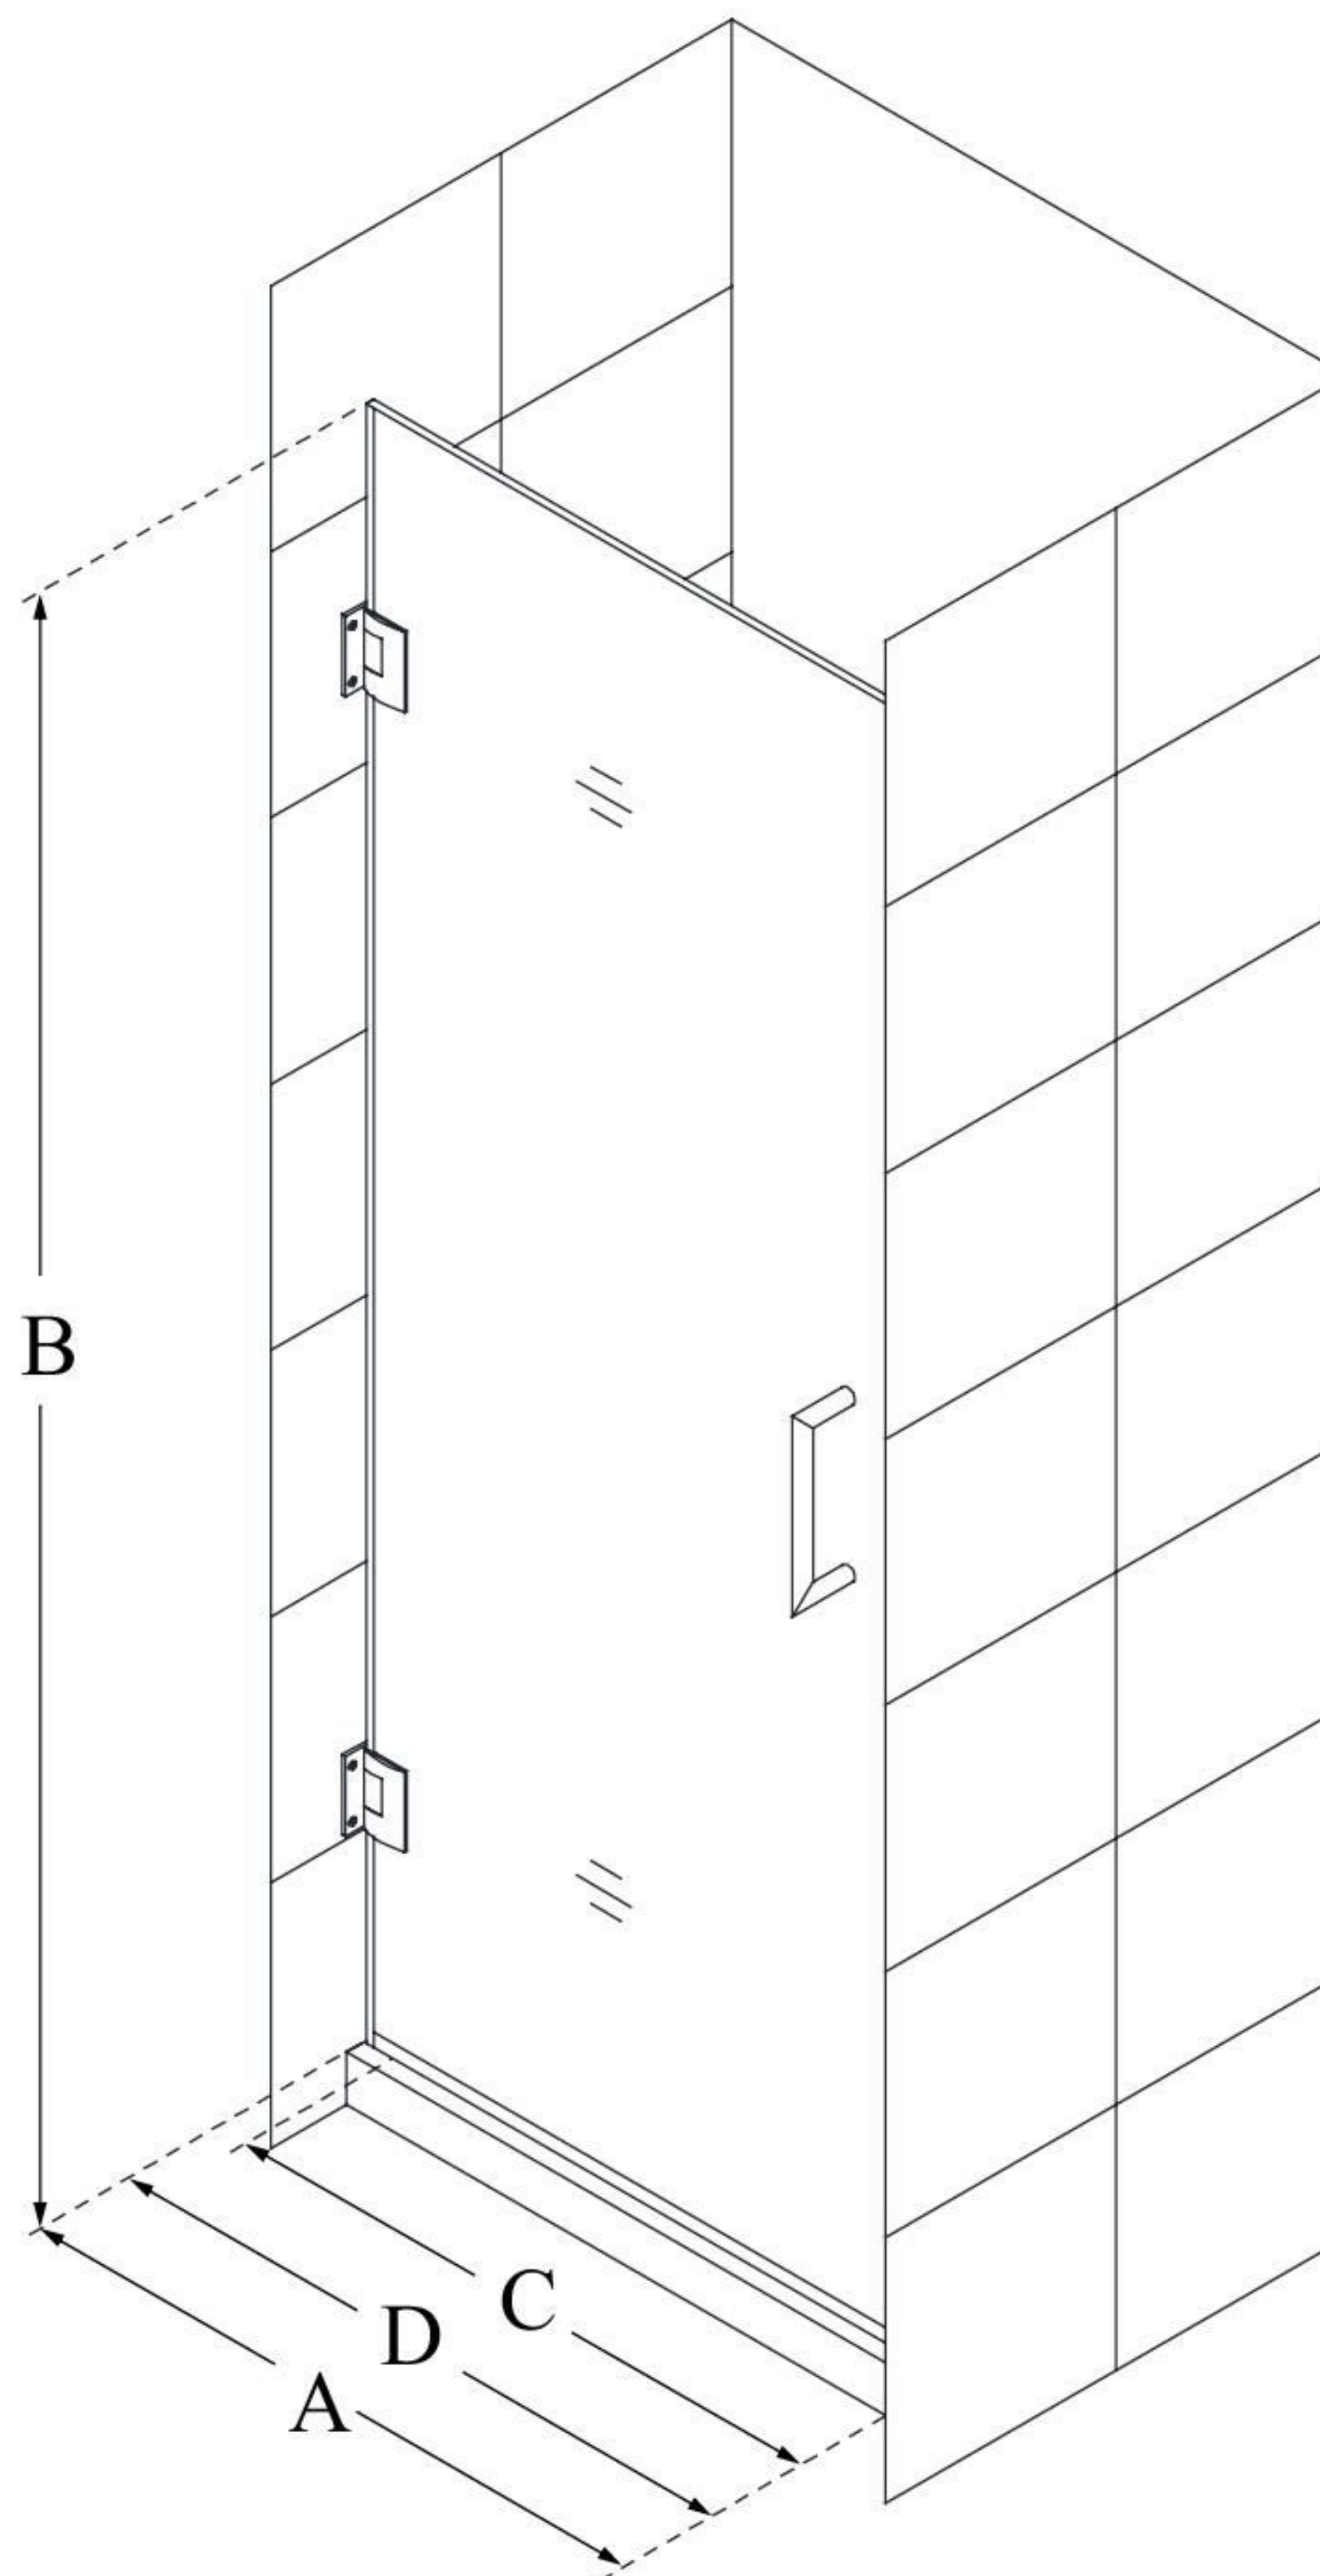

SHDR-20297210F

UNIDOOR

DreamLine Unidoor 29" W x 72" H
Frameless Hinged Shower Door,
Clear Glass

SWING DOOR

CONFIGURATION DIMENSIONS:

A: 29"

MODEL WIDTH

B: 72"

MODEL HEIGHT

C: 28"

ACCESS WIDTH

D: 29"

DOOR WIDTH

DreamLine reserves the right to update or modify the hardware or materials pictured without prior notice for the purpose of product improvement and customer satisfaction.