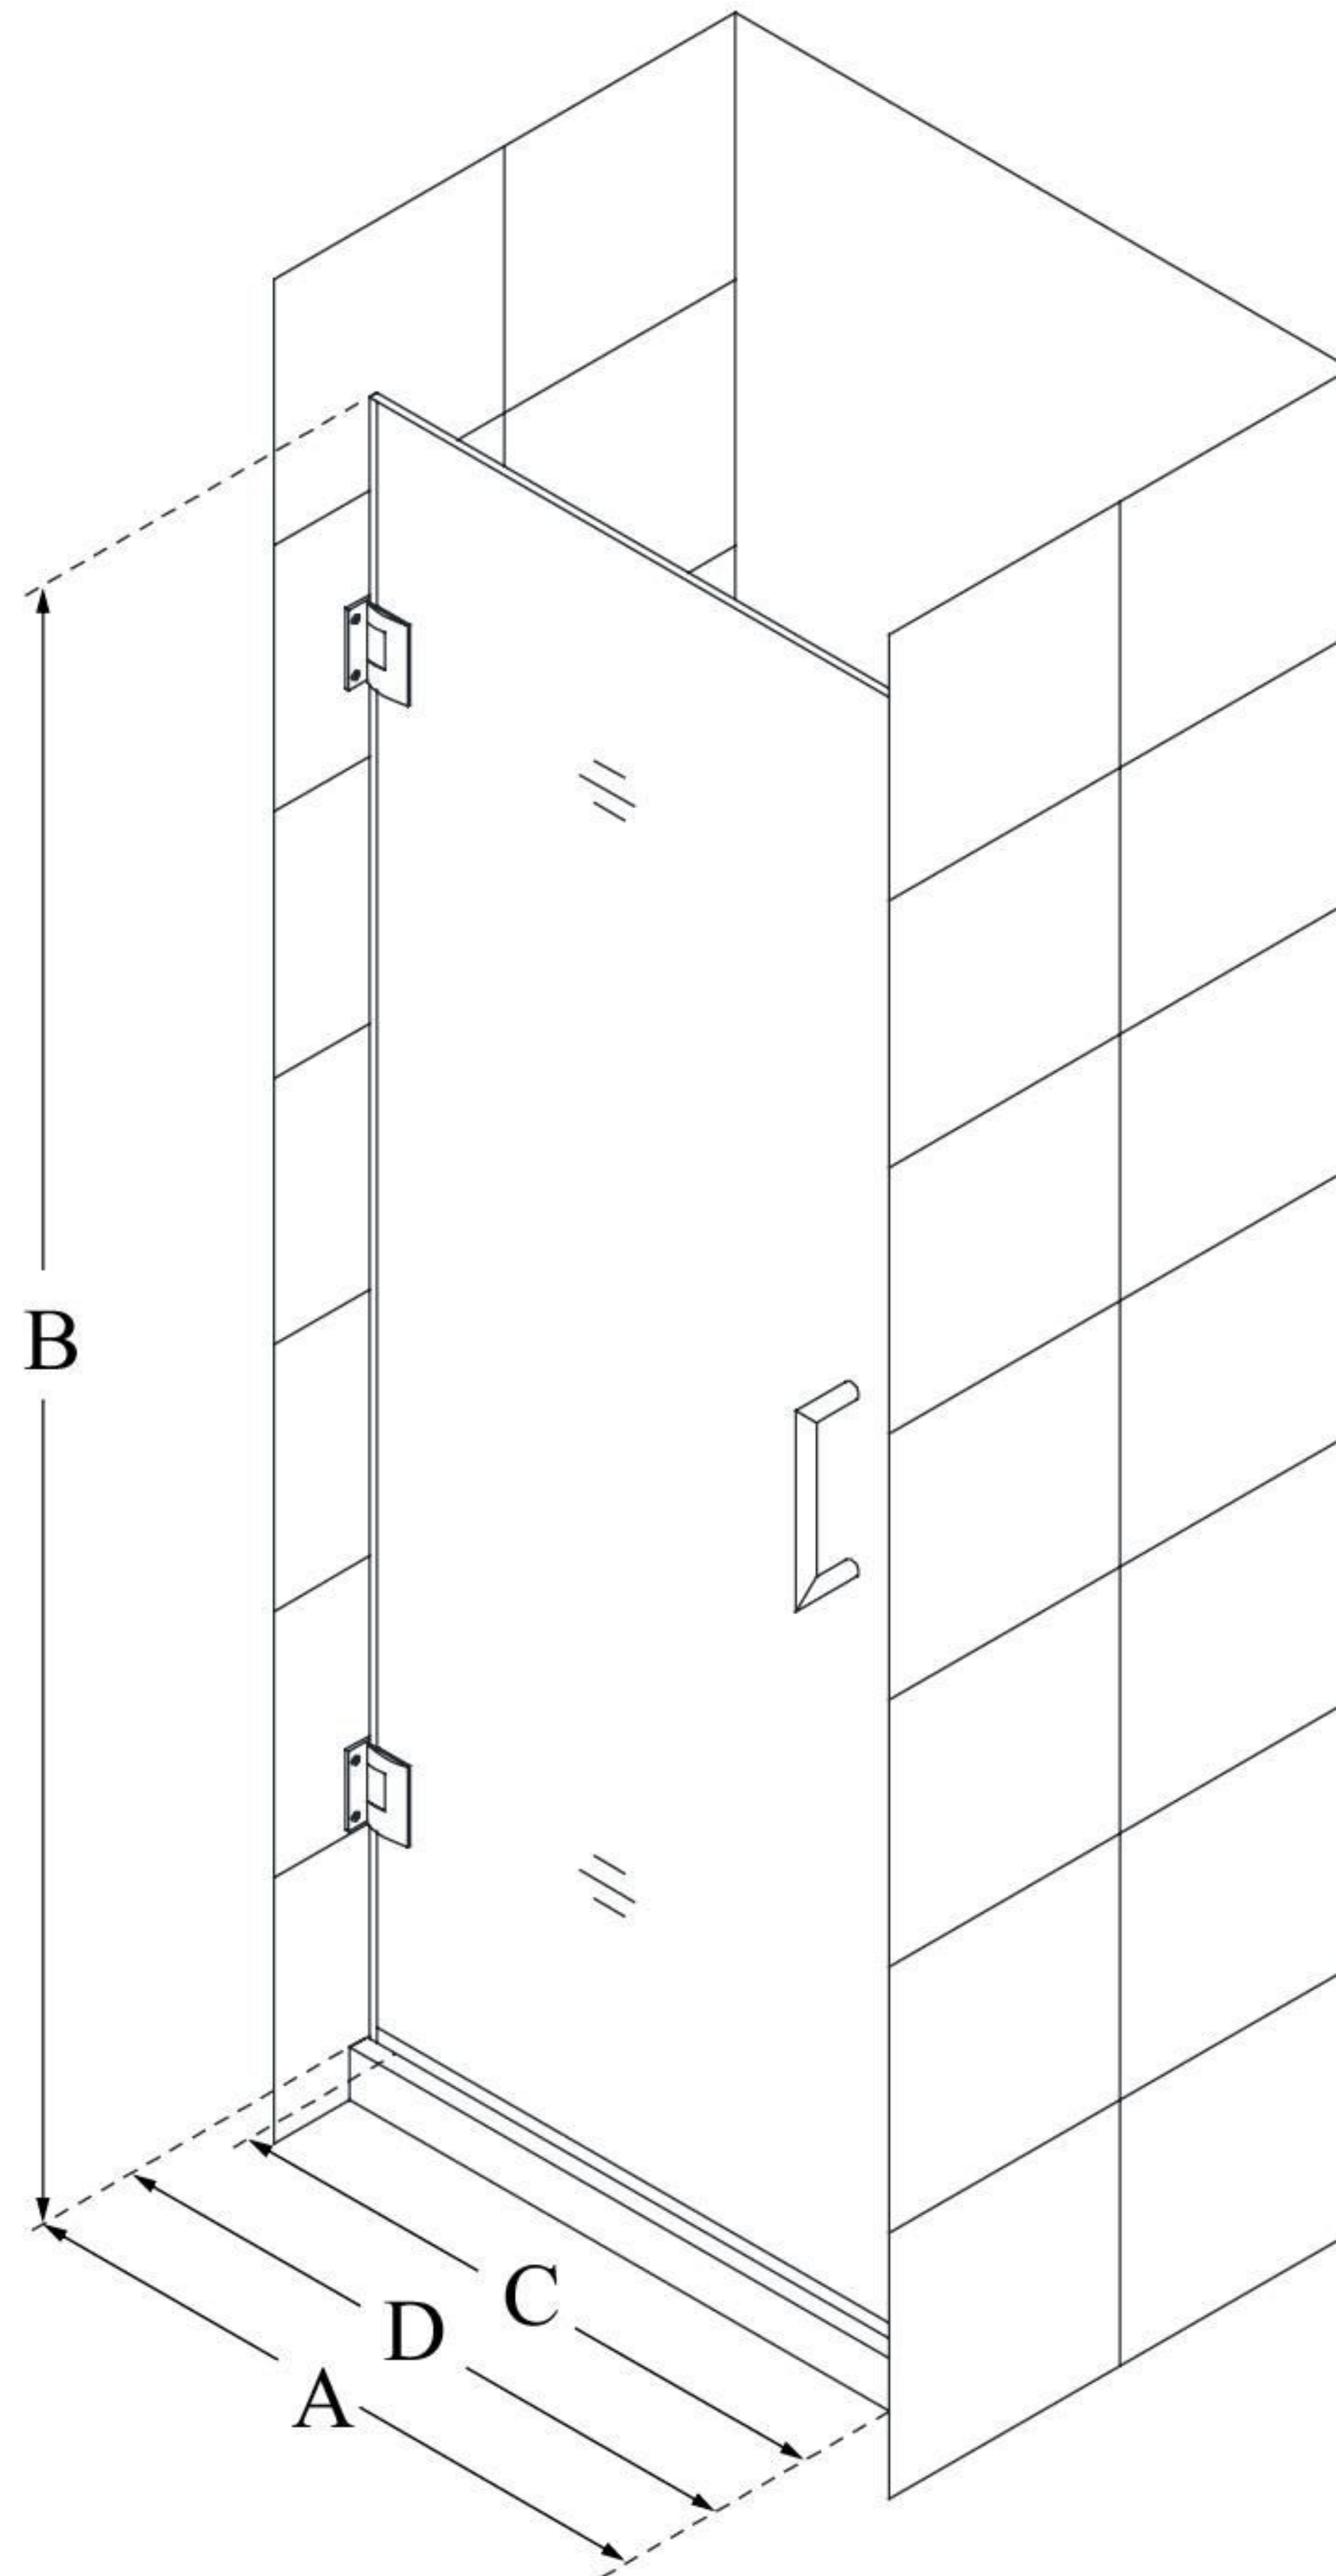

SHDR-20287210F

UNIDOOR

DreamLine Unidoor 28" W x 72" H
Frameless Hinged Shower Door,
Clear Glass

SWING DOOR

CONFIGURATION DIMENSIONS:

A: 28"

MODEL WIDTH

B: 72"

MODEL HEIGHT

C: 27"

ACCESS WIDTH

D: 28"

DOOR WIDTH

DreamLine reserves the right to update or modify the hardware or materials pictured without prior notice for the purpose of product improvement and customer satisfaction.