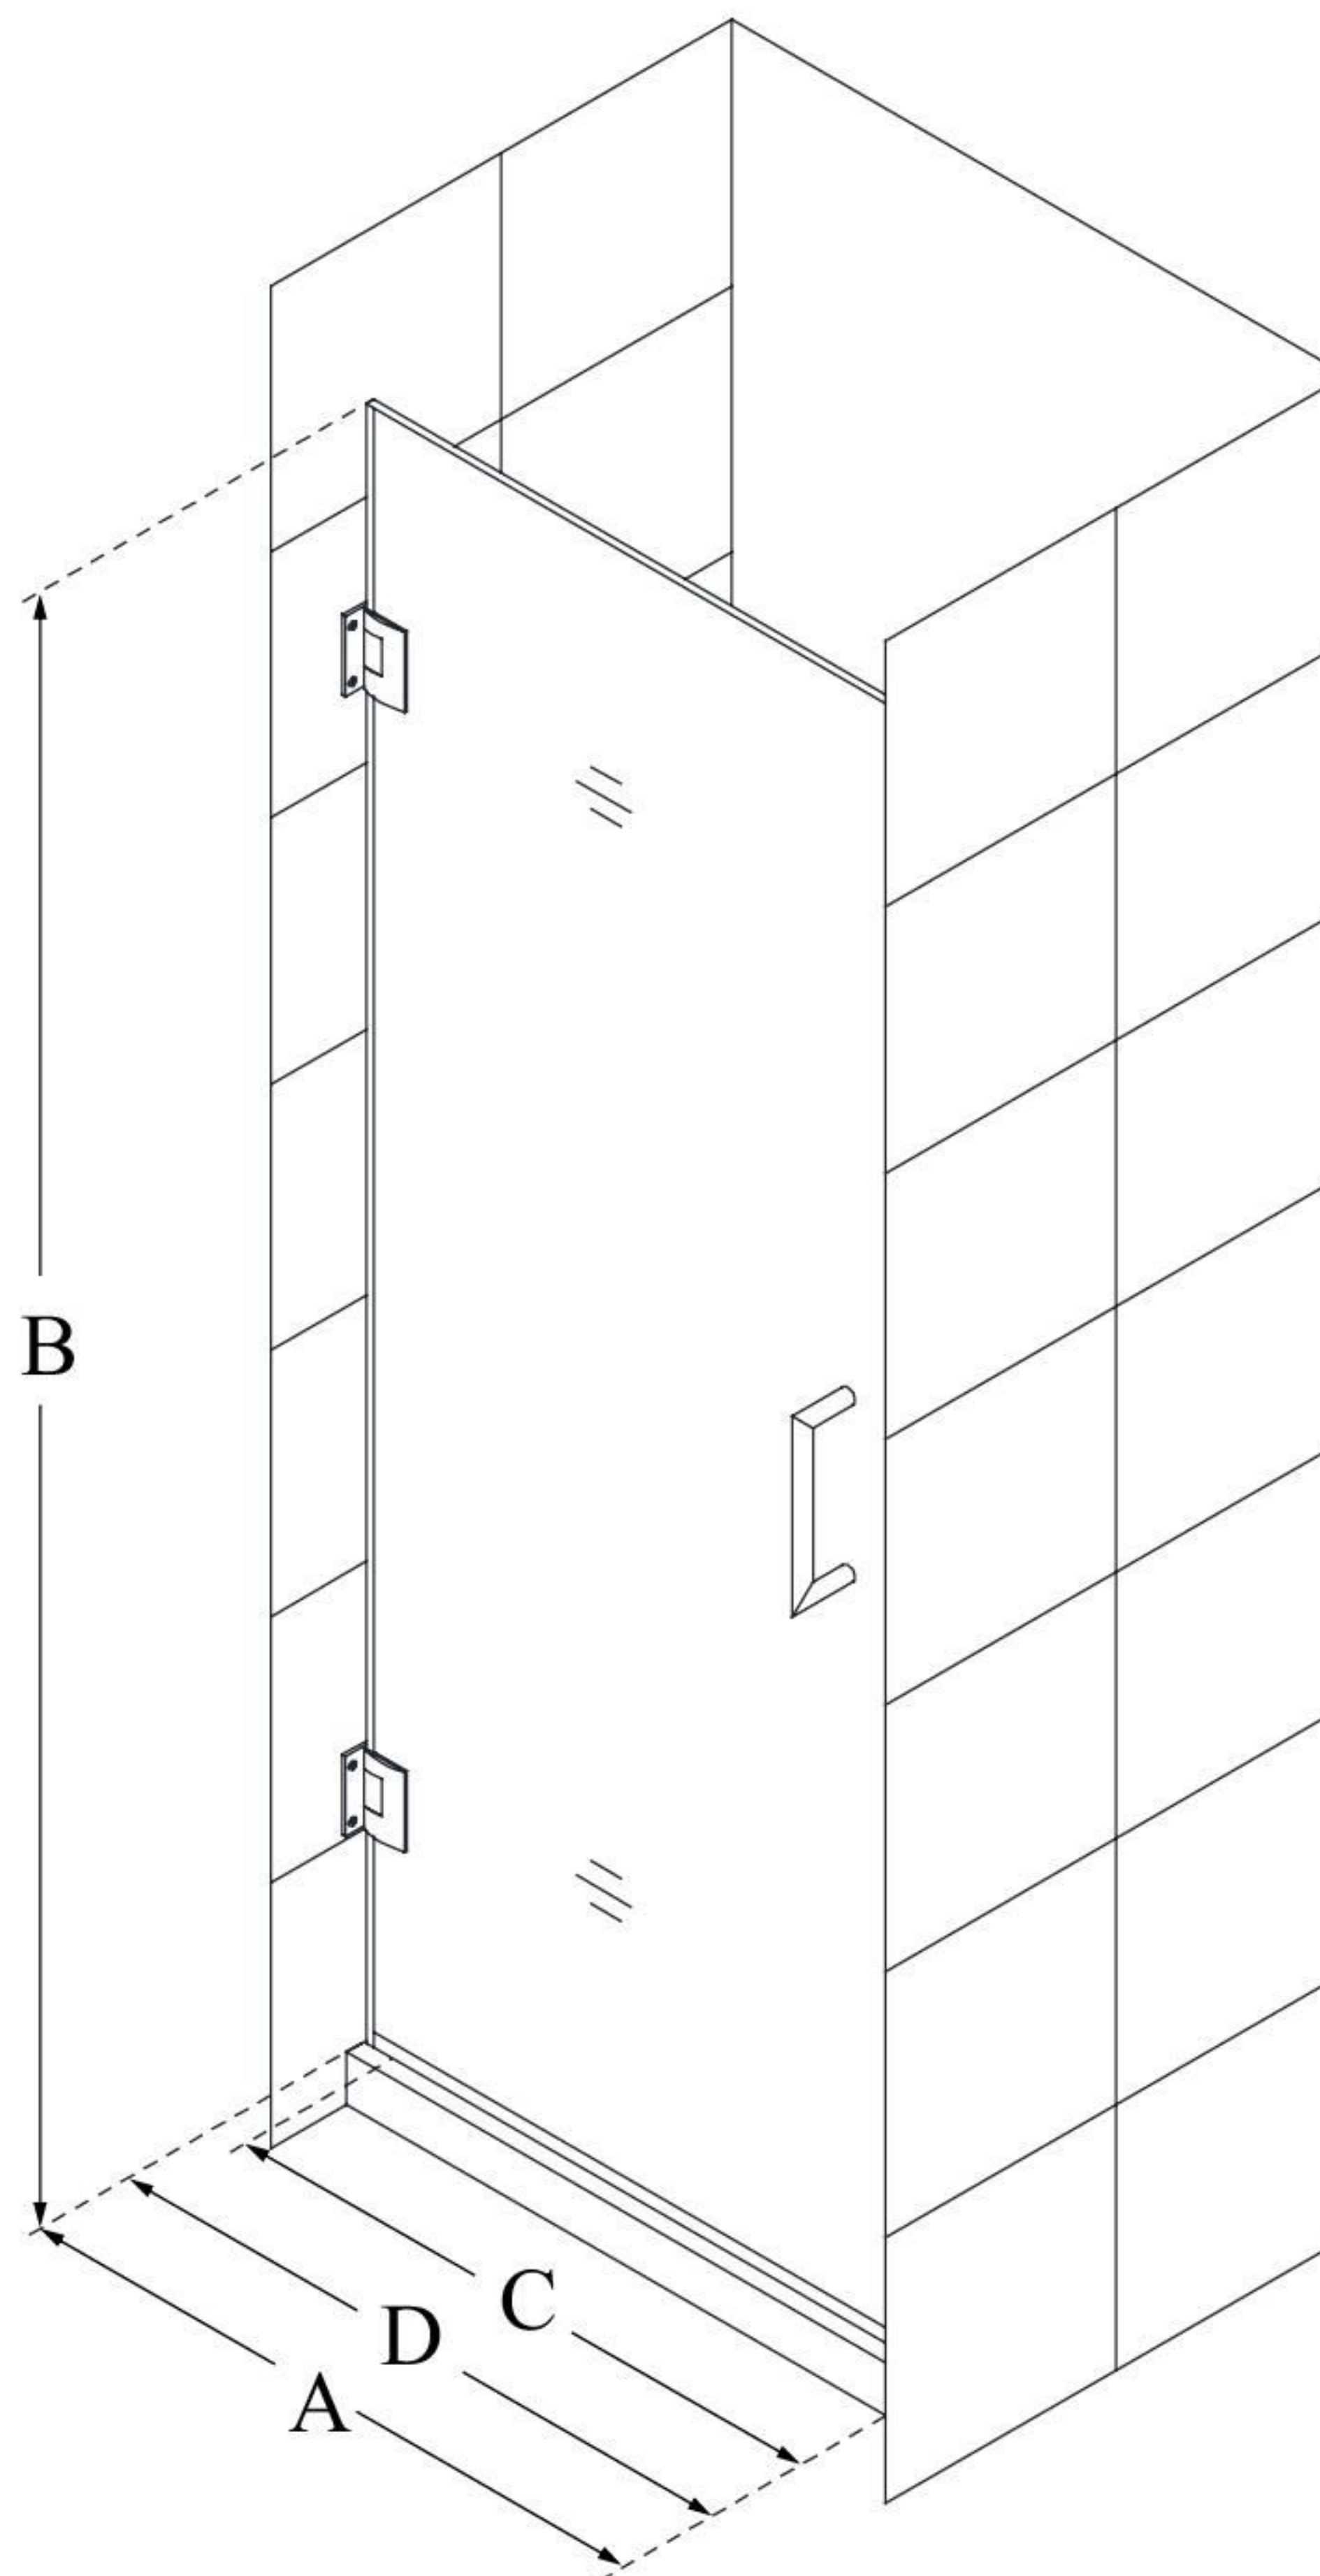

## UNIDOOR

DreamLine Unidoor 27" W x 72" H  
Frameless Hinged Shower Door,  
Clear Glass

**SWING DOOR**

### CONFIGURATION DIMENSIONS:

**A: 27"**

MODEL WIDTH

**B: 72"**

MODEL HEIGHT

**C: 26"**

ACCESS WIDTH

**D: 27"**

DOOR WIDTH

DreamLine reserves the right to update or modify the hardware or materials pictured without prior notice for the purpose of product improvement and customer satisfaction.