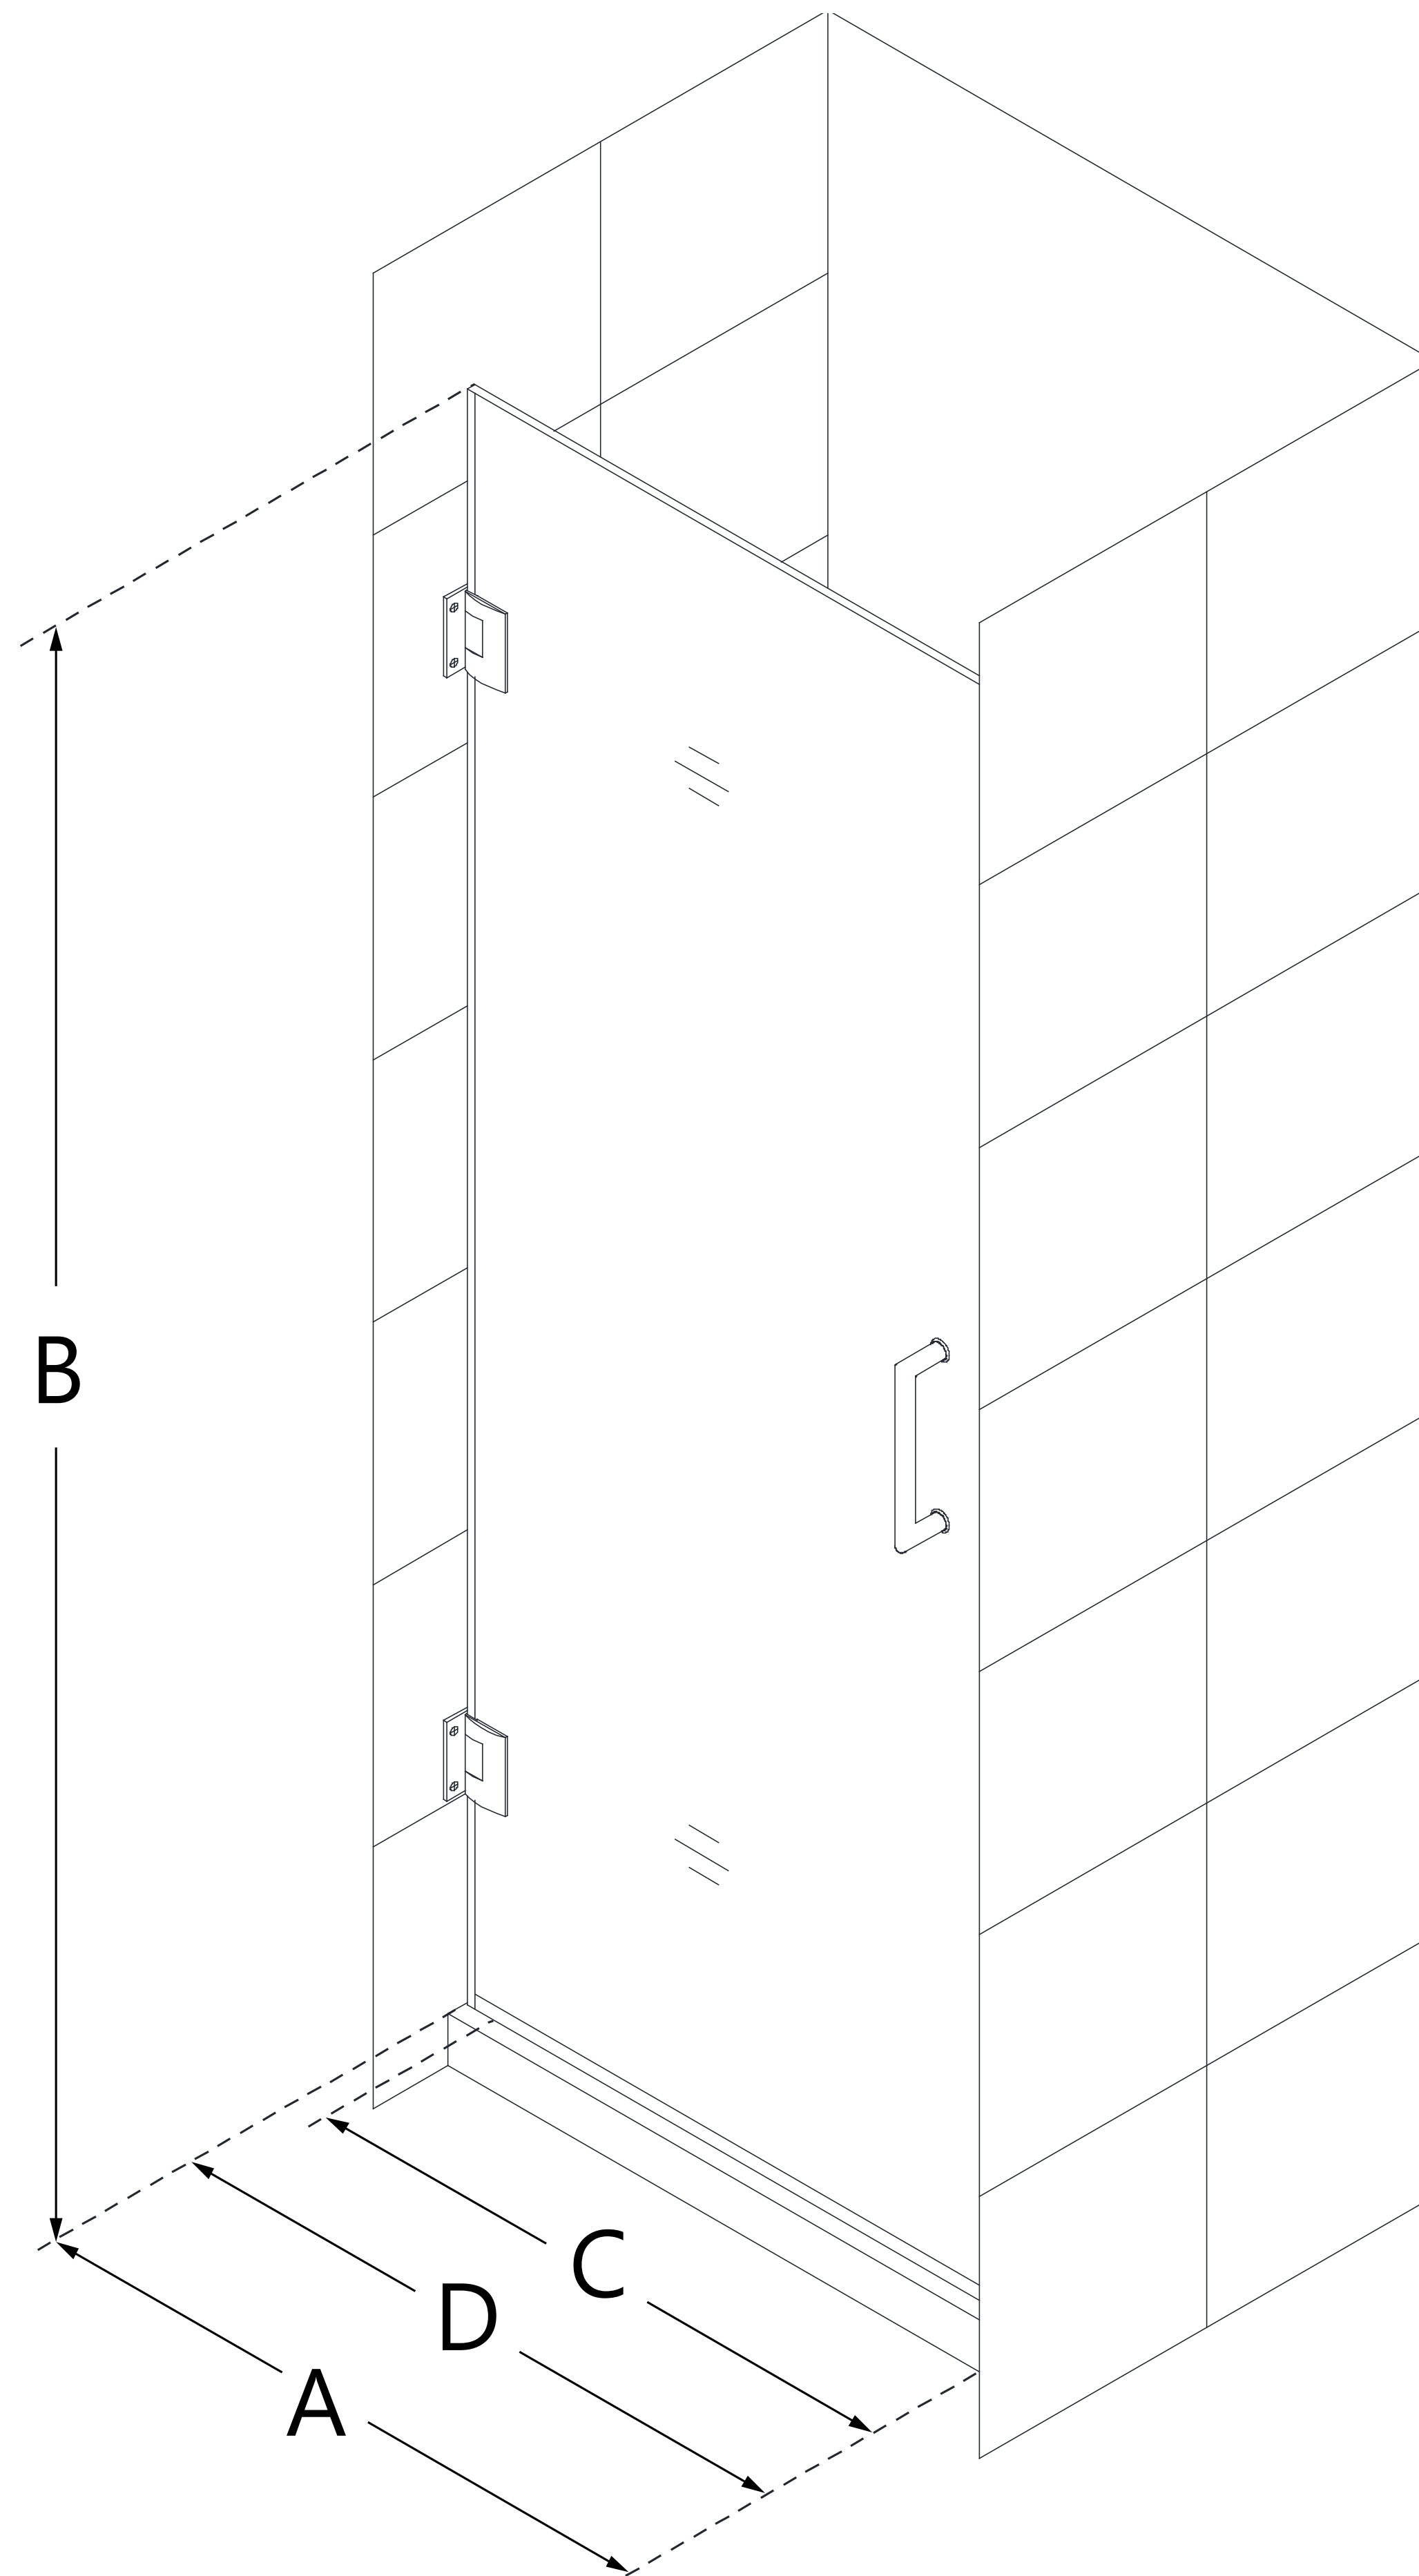

SHDR-2026722

UNIDOOR-LS

DreamLine Unidoor-LS 26 in. W x
72 in. H Frameless Hinged Shower
Door

SWING DOOR

CONFIGURATION DIMENSIONS:

A: 26 in.

MODEL WIDTH

B: 72 in.

MODEL HEIGHT

C: 25 in.

ACCESS WIDTH

D: 26 in.

DOOR WIDTH

7/8 in.

MINIMUM THRESHOLD REQUIRED

No

DRILLING REQUIRED

DreamLine reserves the right to update or modify the hardware or materials pictured without prior notice for the purpose of product improvement and customer satisfaction.