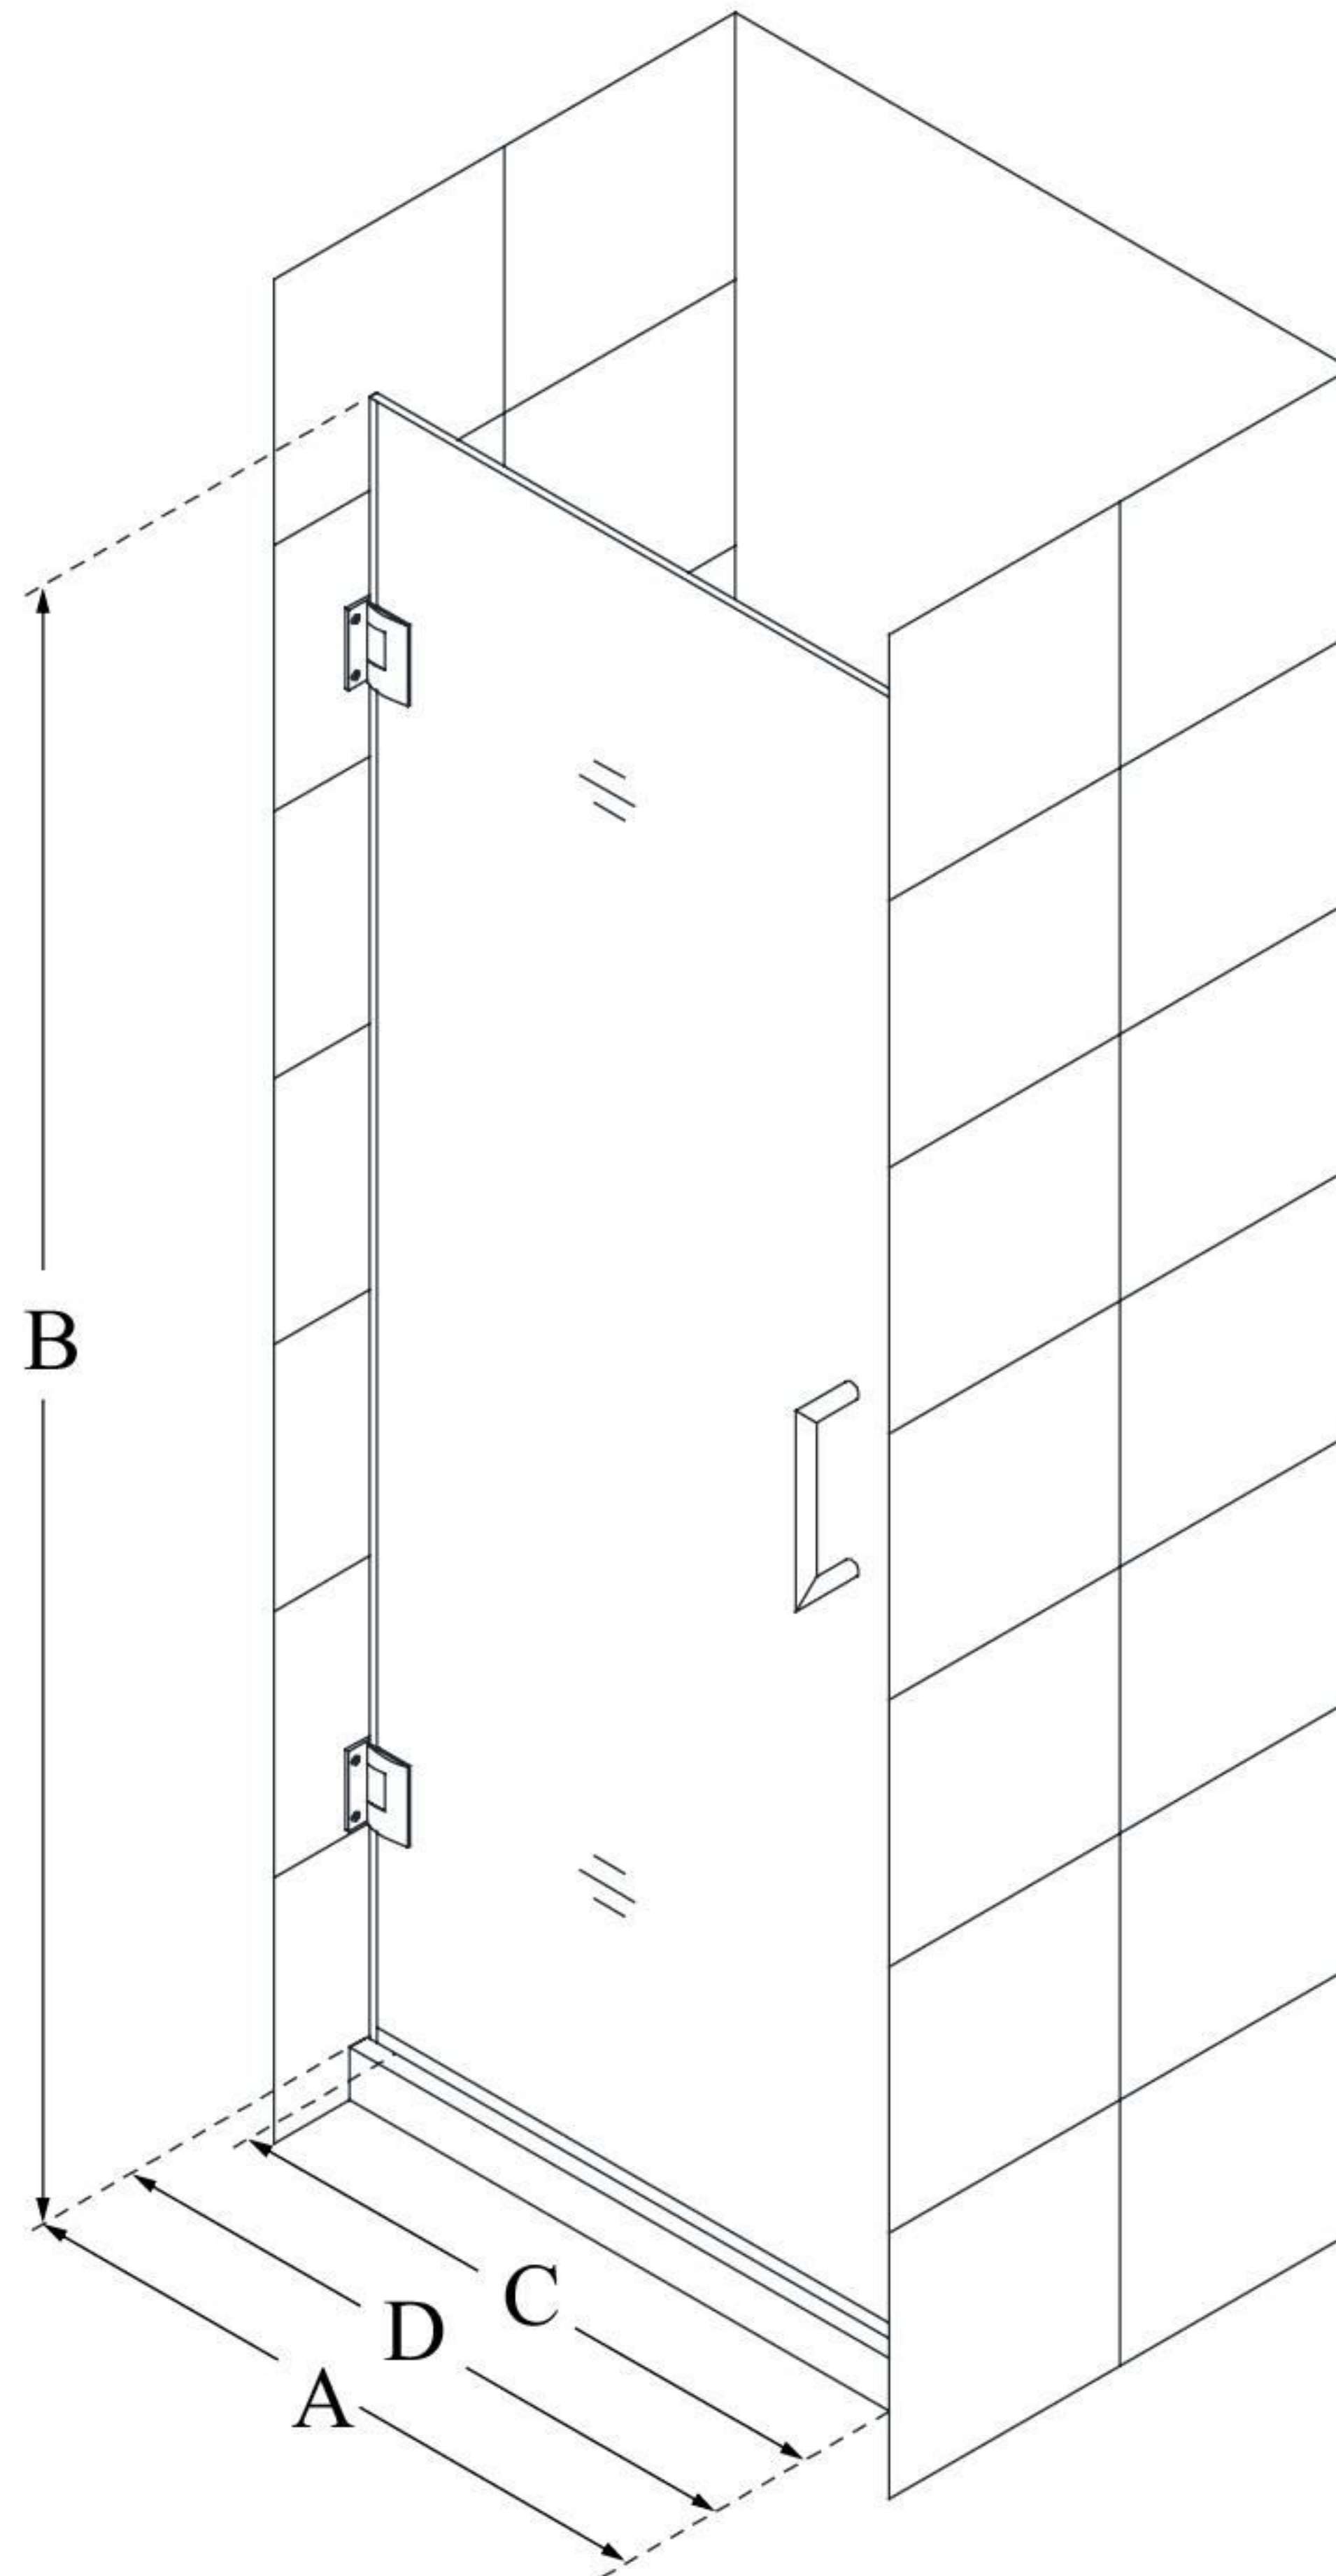

SHDR-20247210F

UNIDOOR

DreamLine Unidoor 24" W x 72" H
Frameless Hinged Shower Door,
Clear Glass

SWING DOOR

CONFIGURATION DIMENSIONS:

A: 24"
MODEL WIDTH

B: 72"
MODEL HEIGHT

C: 23"
ACCESS WIDTH

D: 24"
DOOR WIDTH

DreamLine reserves the right to update or modify the hardware or materials pictured without prior notice for the purpose of product improvement and customer satisfaction.