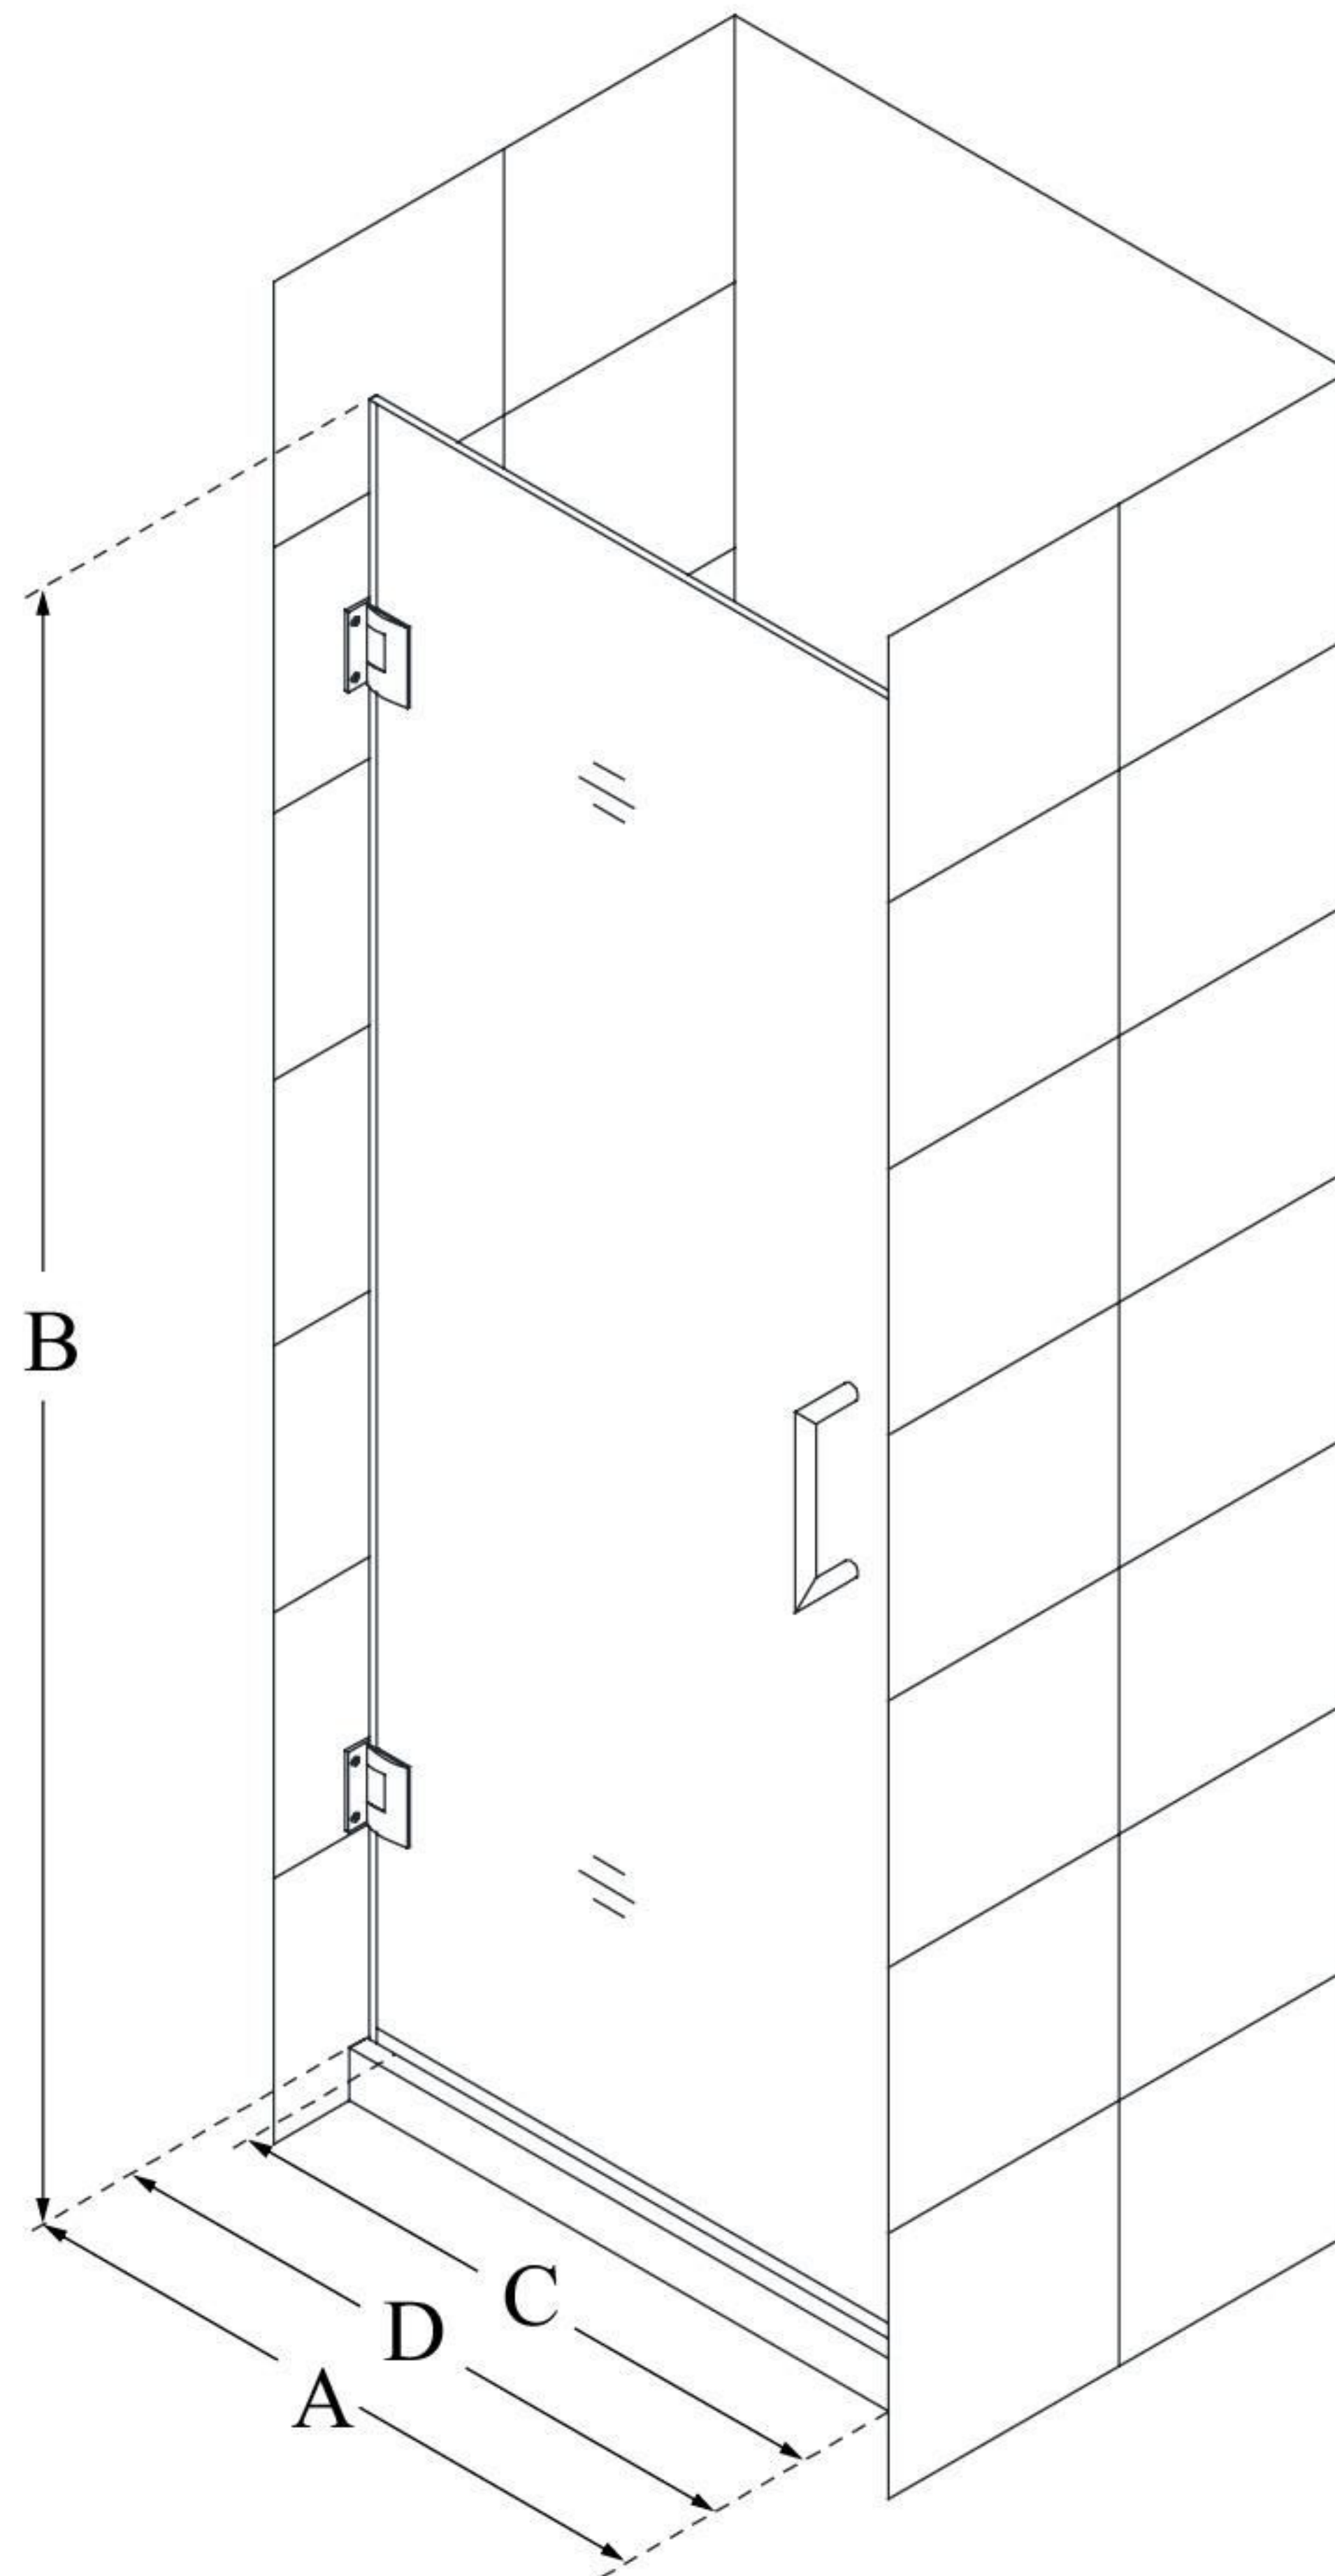

SHDR-20237210F

UNIDOOR

DreamLine Unidoor 23" W x 72" H
Frameless Hinged Shower Door,
Clear Glass

SWING DOOR

CONFIGURATION DIMENSIONS:

A: 23"
MODEL WIDTH

B: 72"
MODEL HEIGHT

C: 22"
ACCESS WIDTH

D: 23"
DOOR WIDTH

DreamLine reserves the right to update or modify the hardware or materials pictured without prior notice for the purpose of product improvement and customer satisfaction.