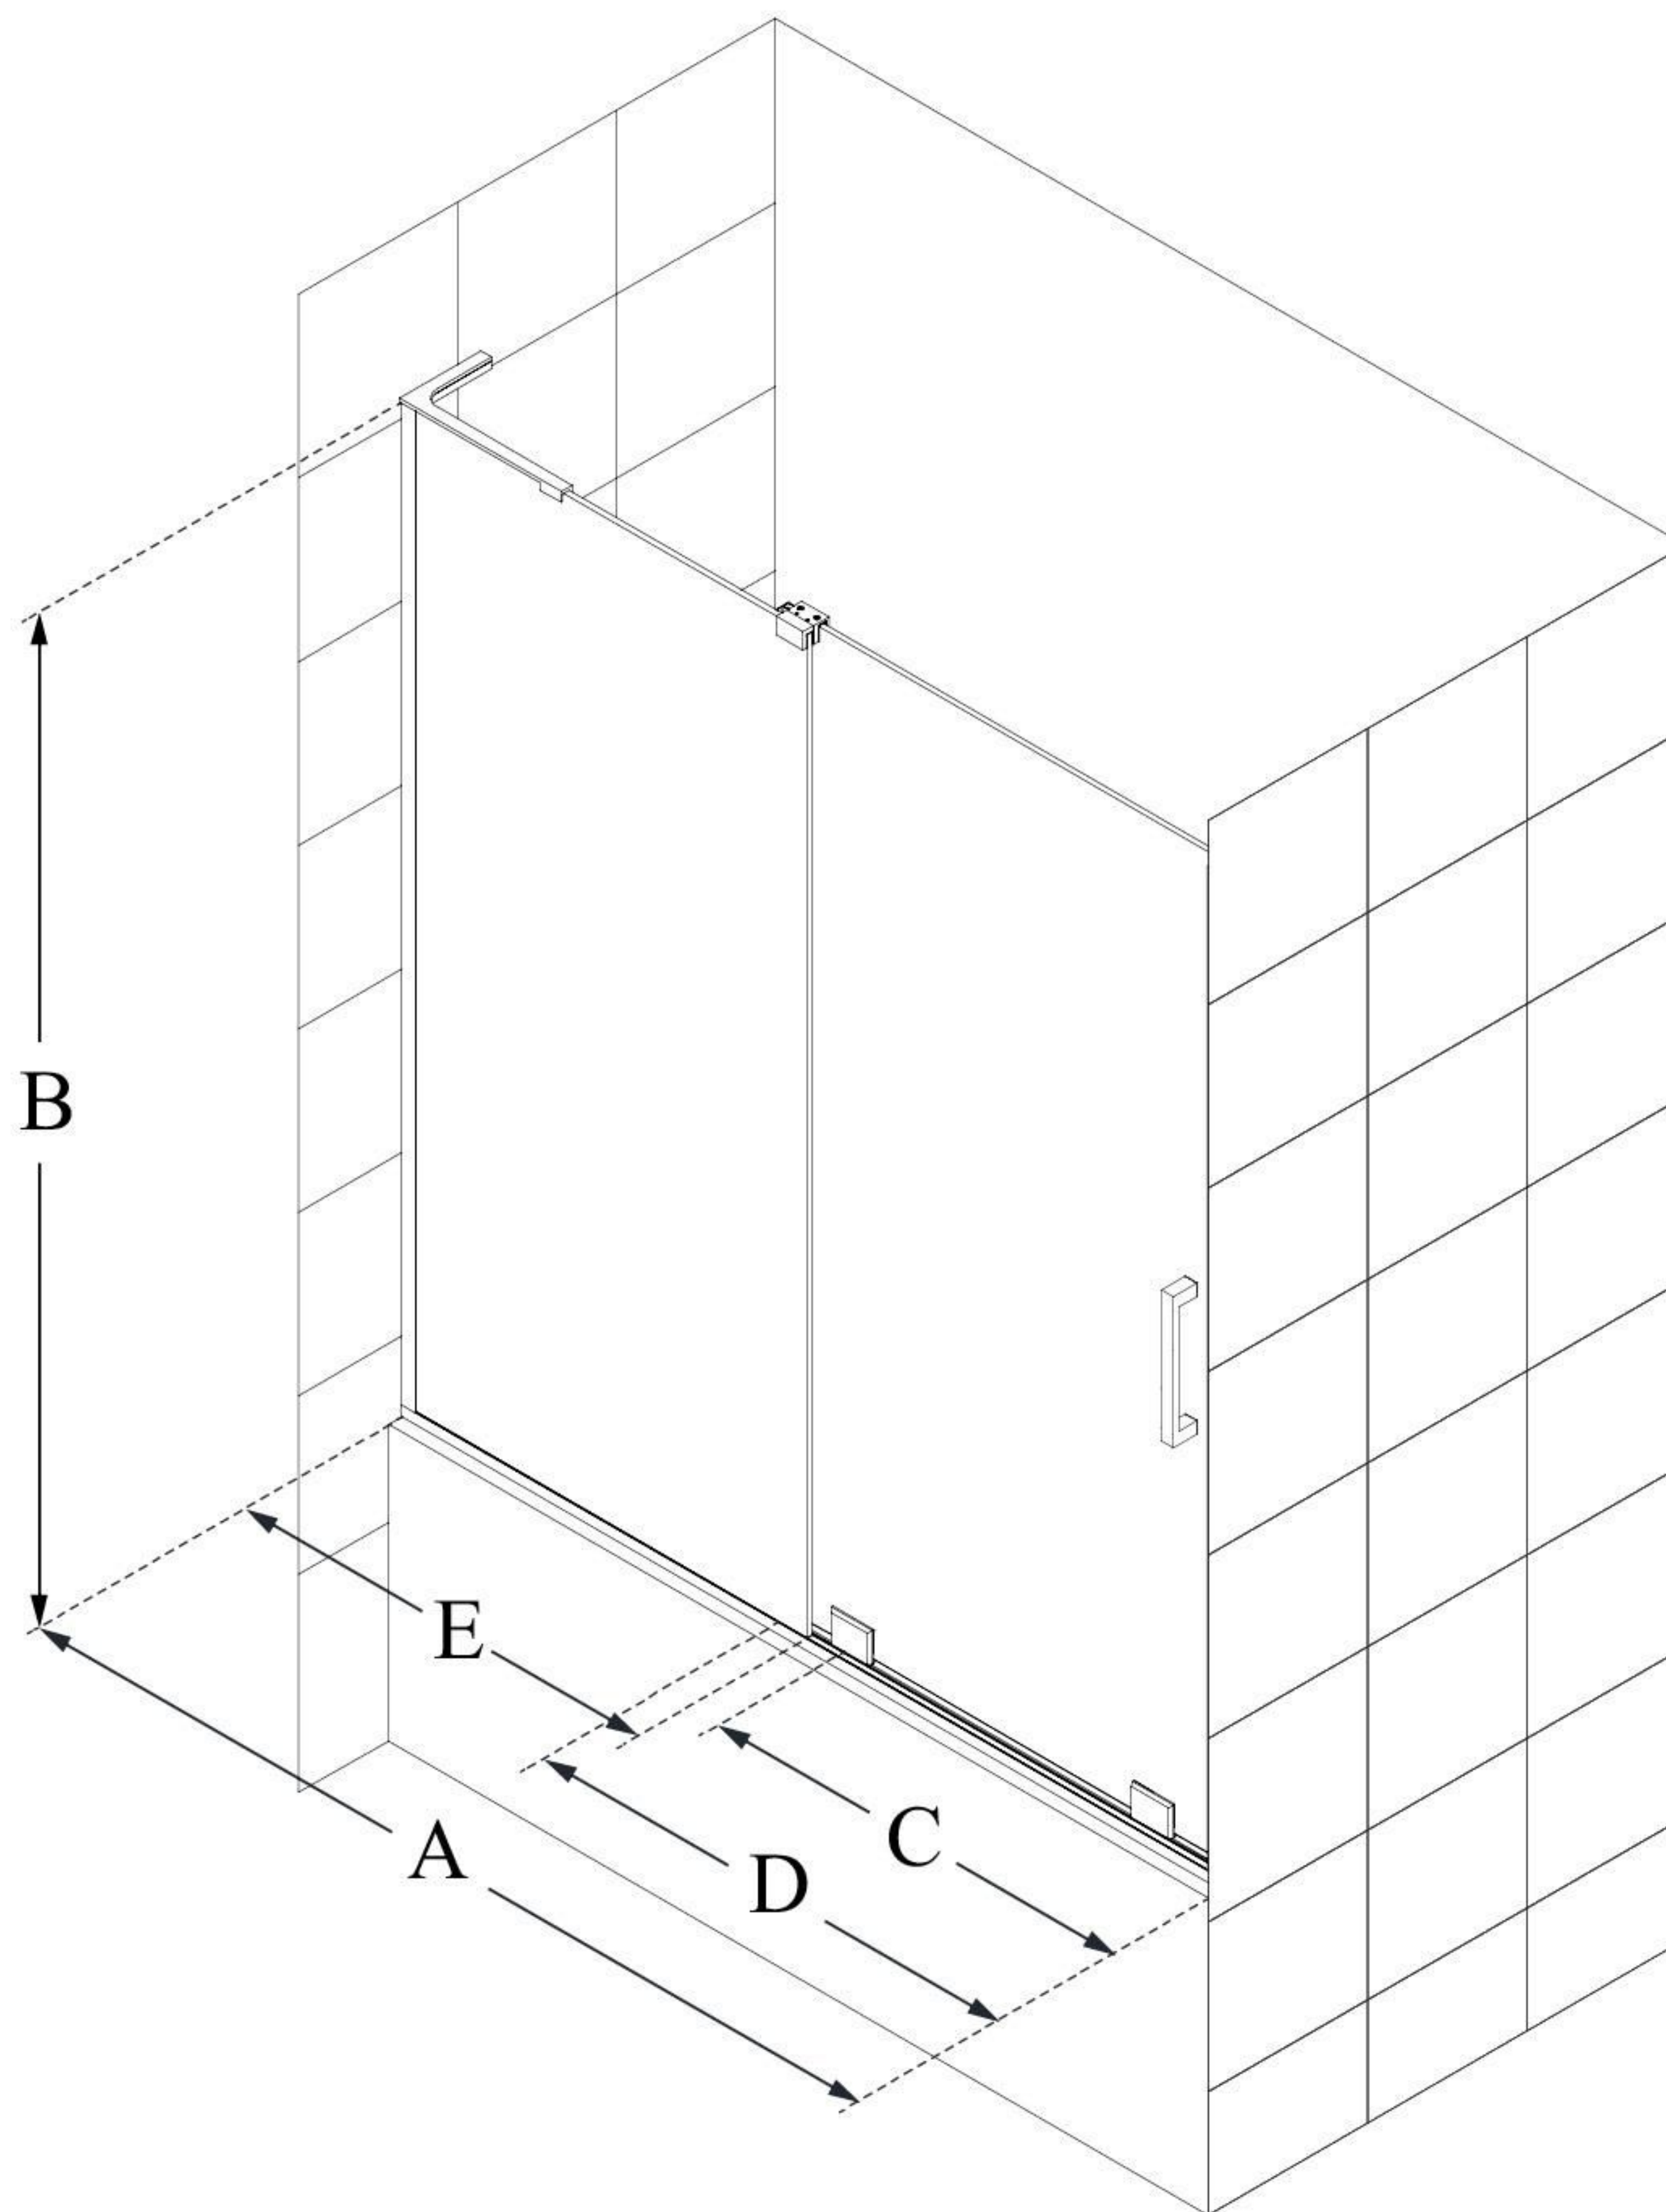

SHDR-1960584

MIRAGE-Z

DreamLine Mirage-Z 56-60 in. W x
58 in. H Frameless Sliding Tub Door

SLIDING DOOR

CONFIGURATION DIMENSIONS:

A: 56 - 60 in.

MODEL WIDTH

B: 58 in.

MODEL HEIGHT

C: 21 - 25 in.

ACCESS WIDTH

D: 32 5/16 in.

DOOR WIDTH

E: 29 1/2 in.

INLINE PANEL WIDTH

DreamLine reserves the right to update or modify the hardware or materials pictured without prior notice for the purpose of product improvement and customer satisfaction.