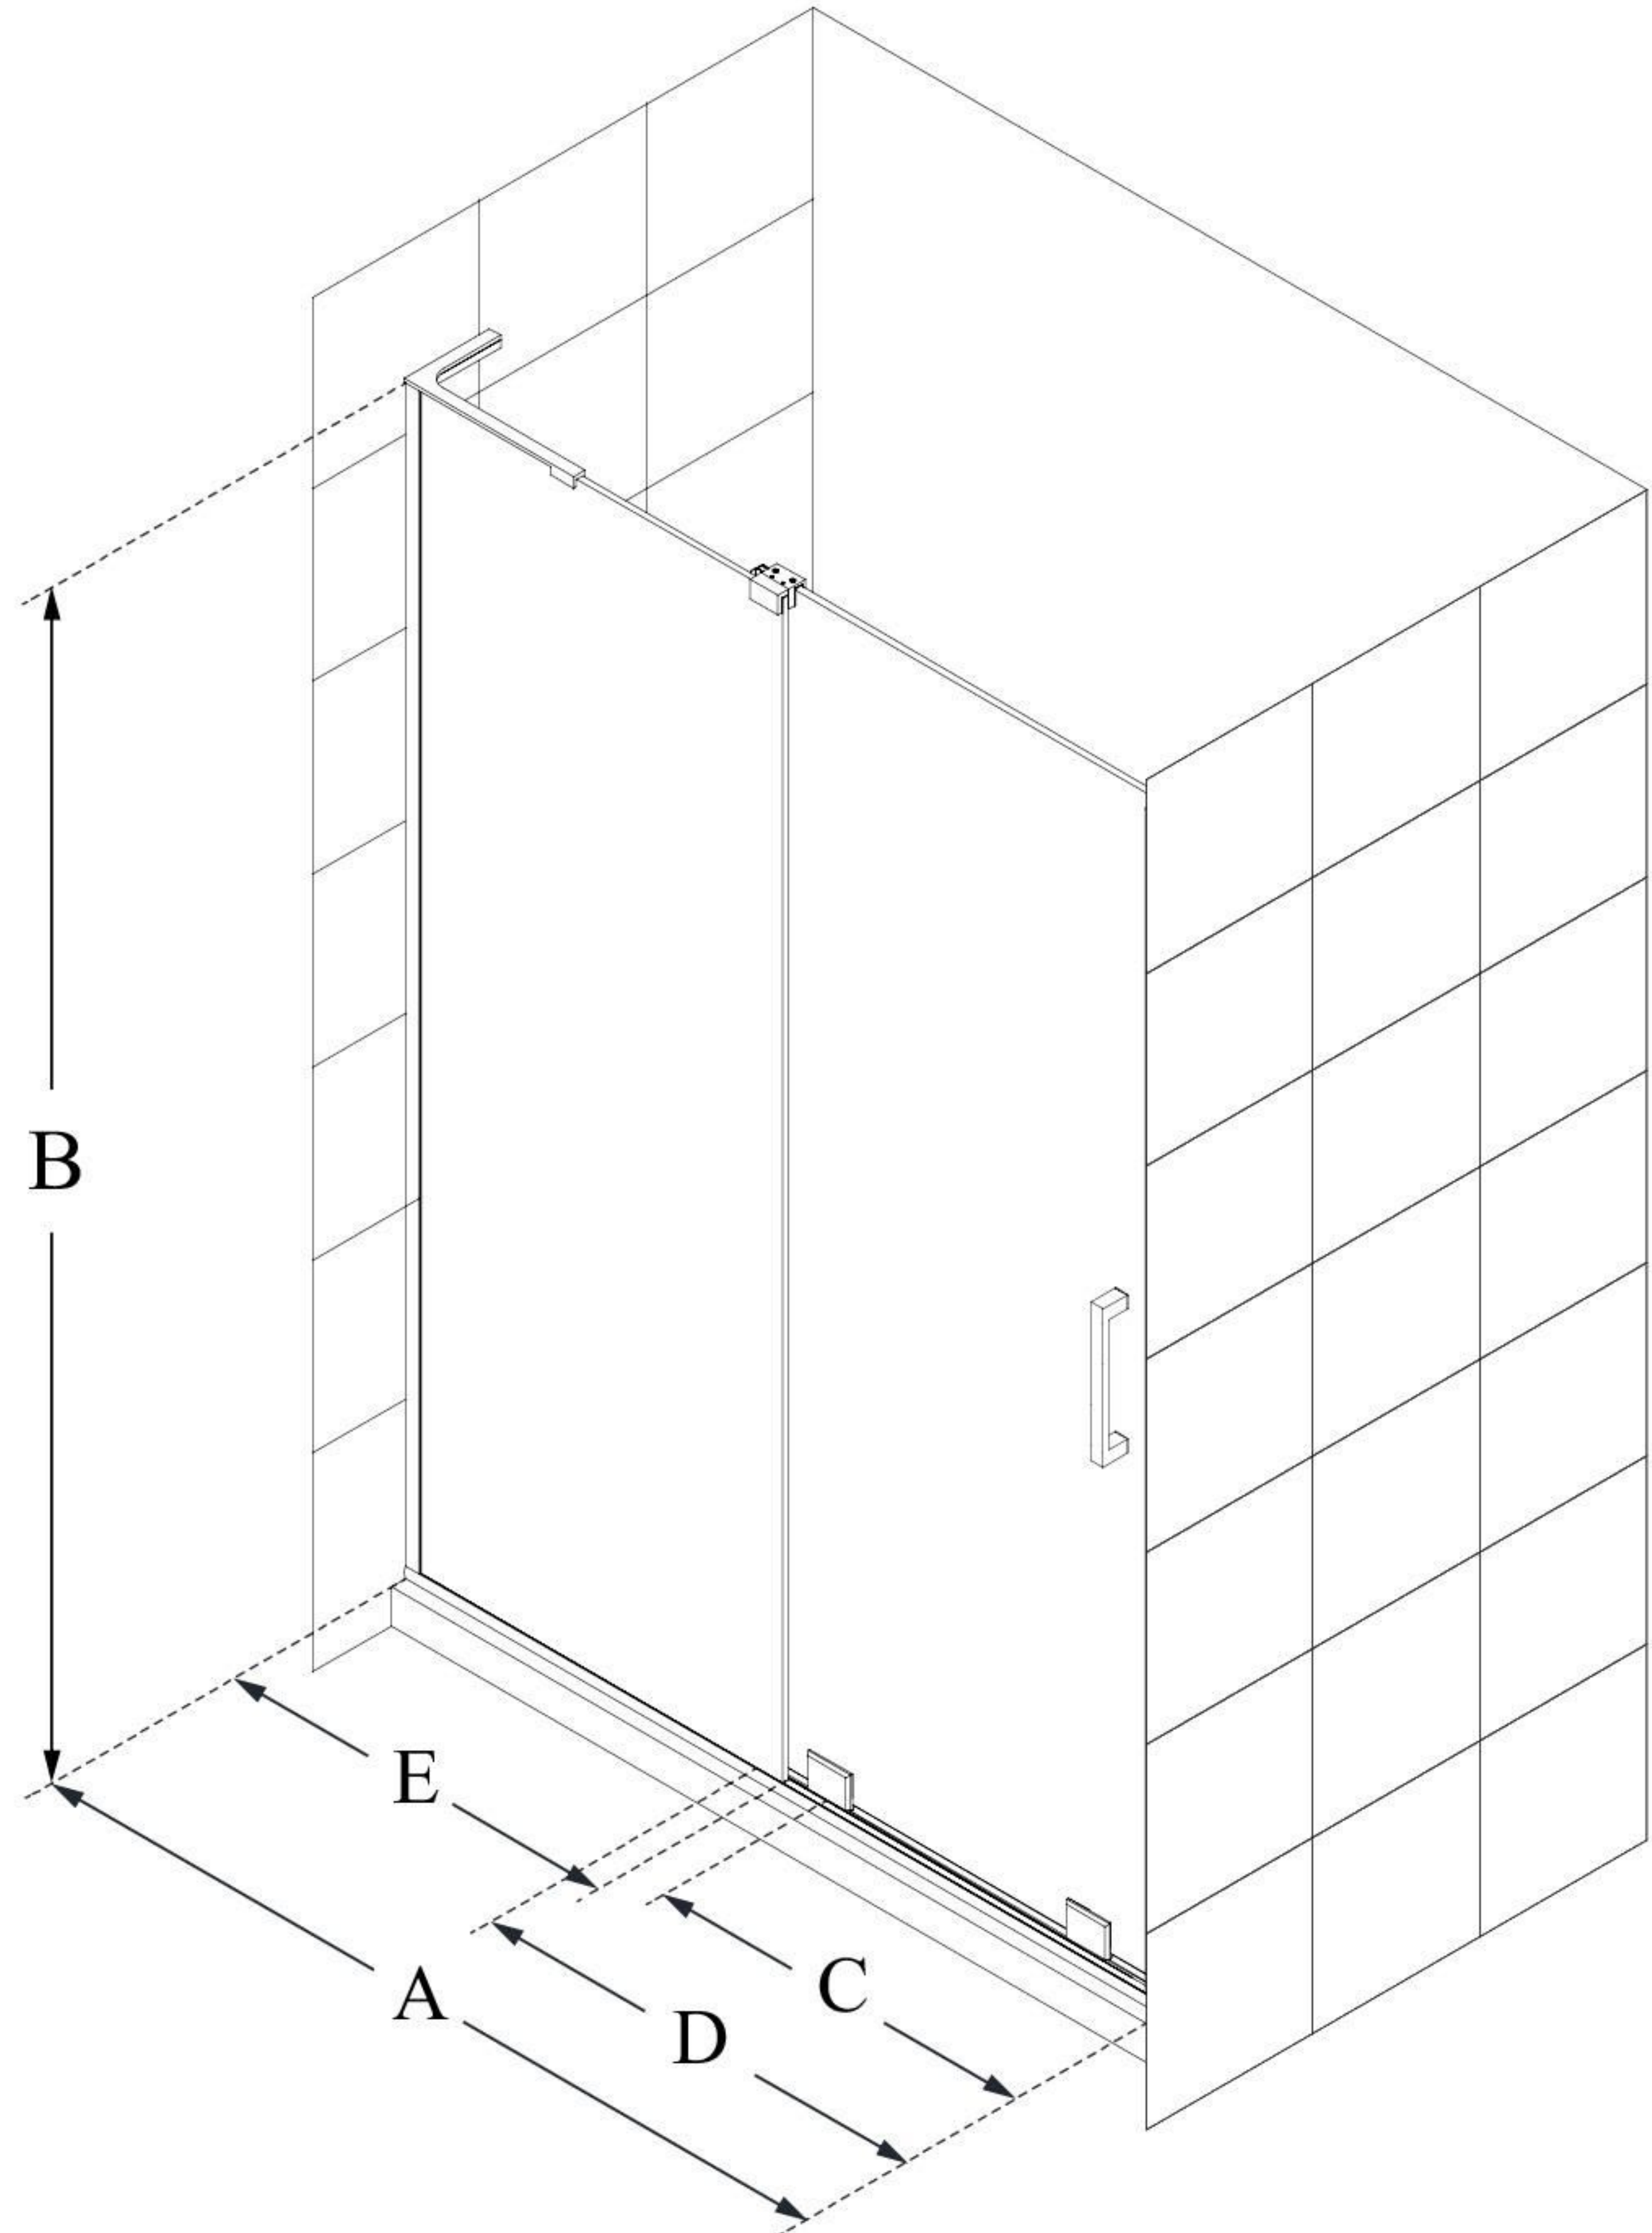

SHDR-1948724

MIRAGE-Z

DreamLine Mirage-Z 44-48" W x
72" H Frameless Sliding Shower
Door

SLIDING DOOR

CONFIGURATION DIMENSIONS:

A: 44 - 48"

MODEL WIDTH

B: 72"

MODEL HEIGHT

C: 15 - 19"

ACCESS WIDTH

D: 26 5/16"

DOOR WIDTH

E: 23 7/16"

INLINE PANEL WIDTH

DreamLine reserves the right to update or modify the hardware or materials pictured without prior notice for the purpose of product improvement and customer satisfaction.