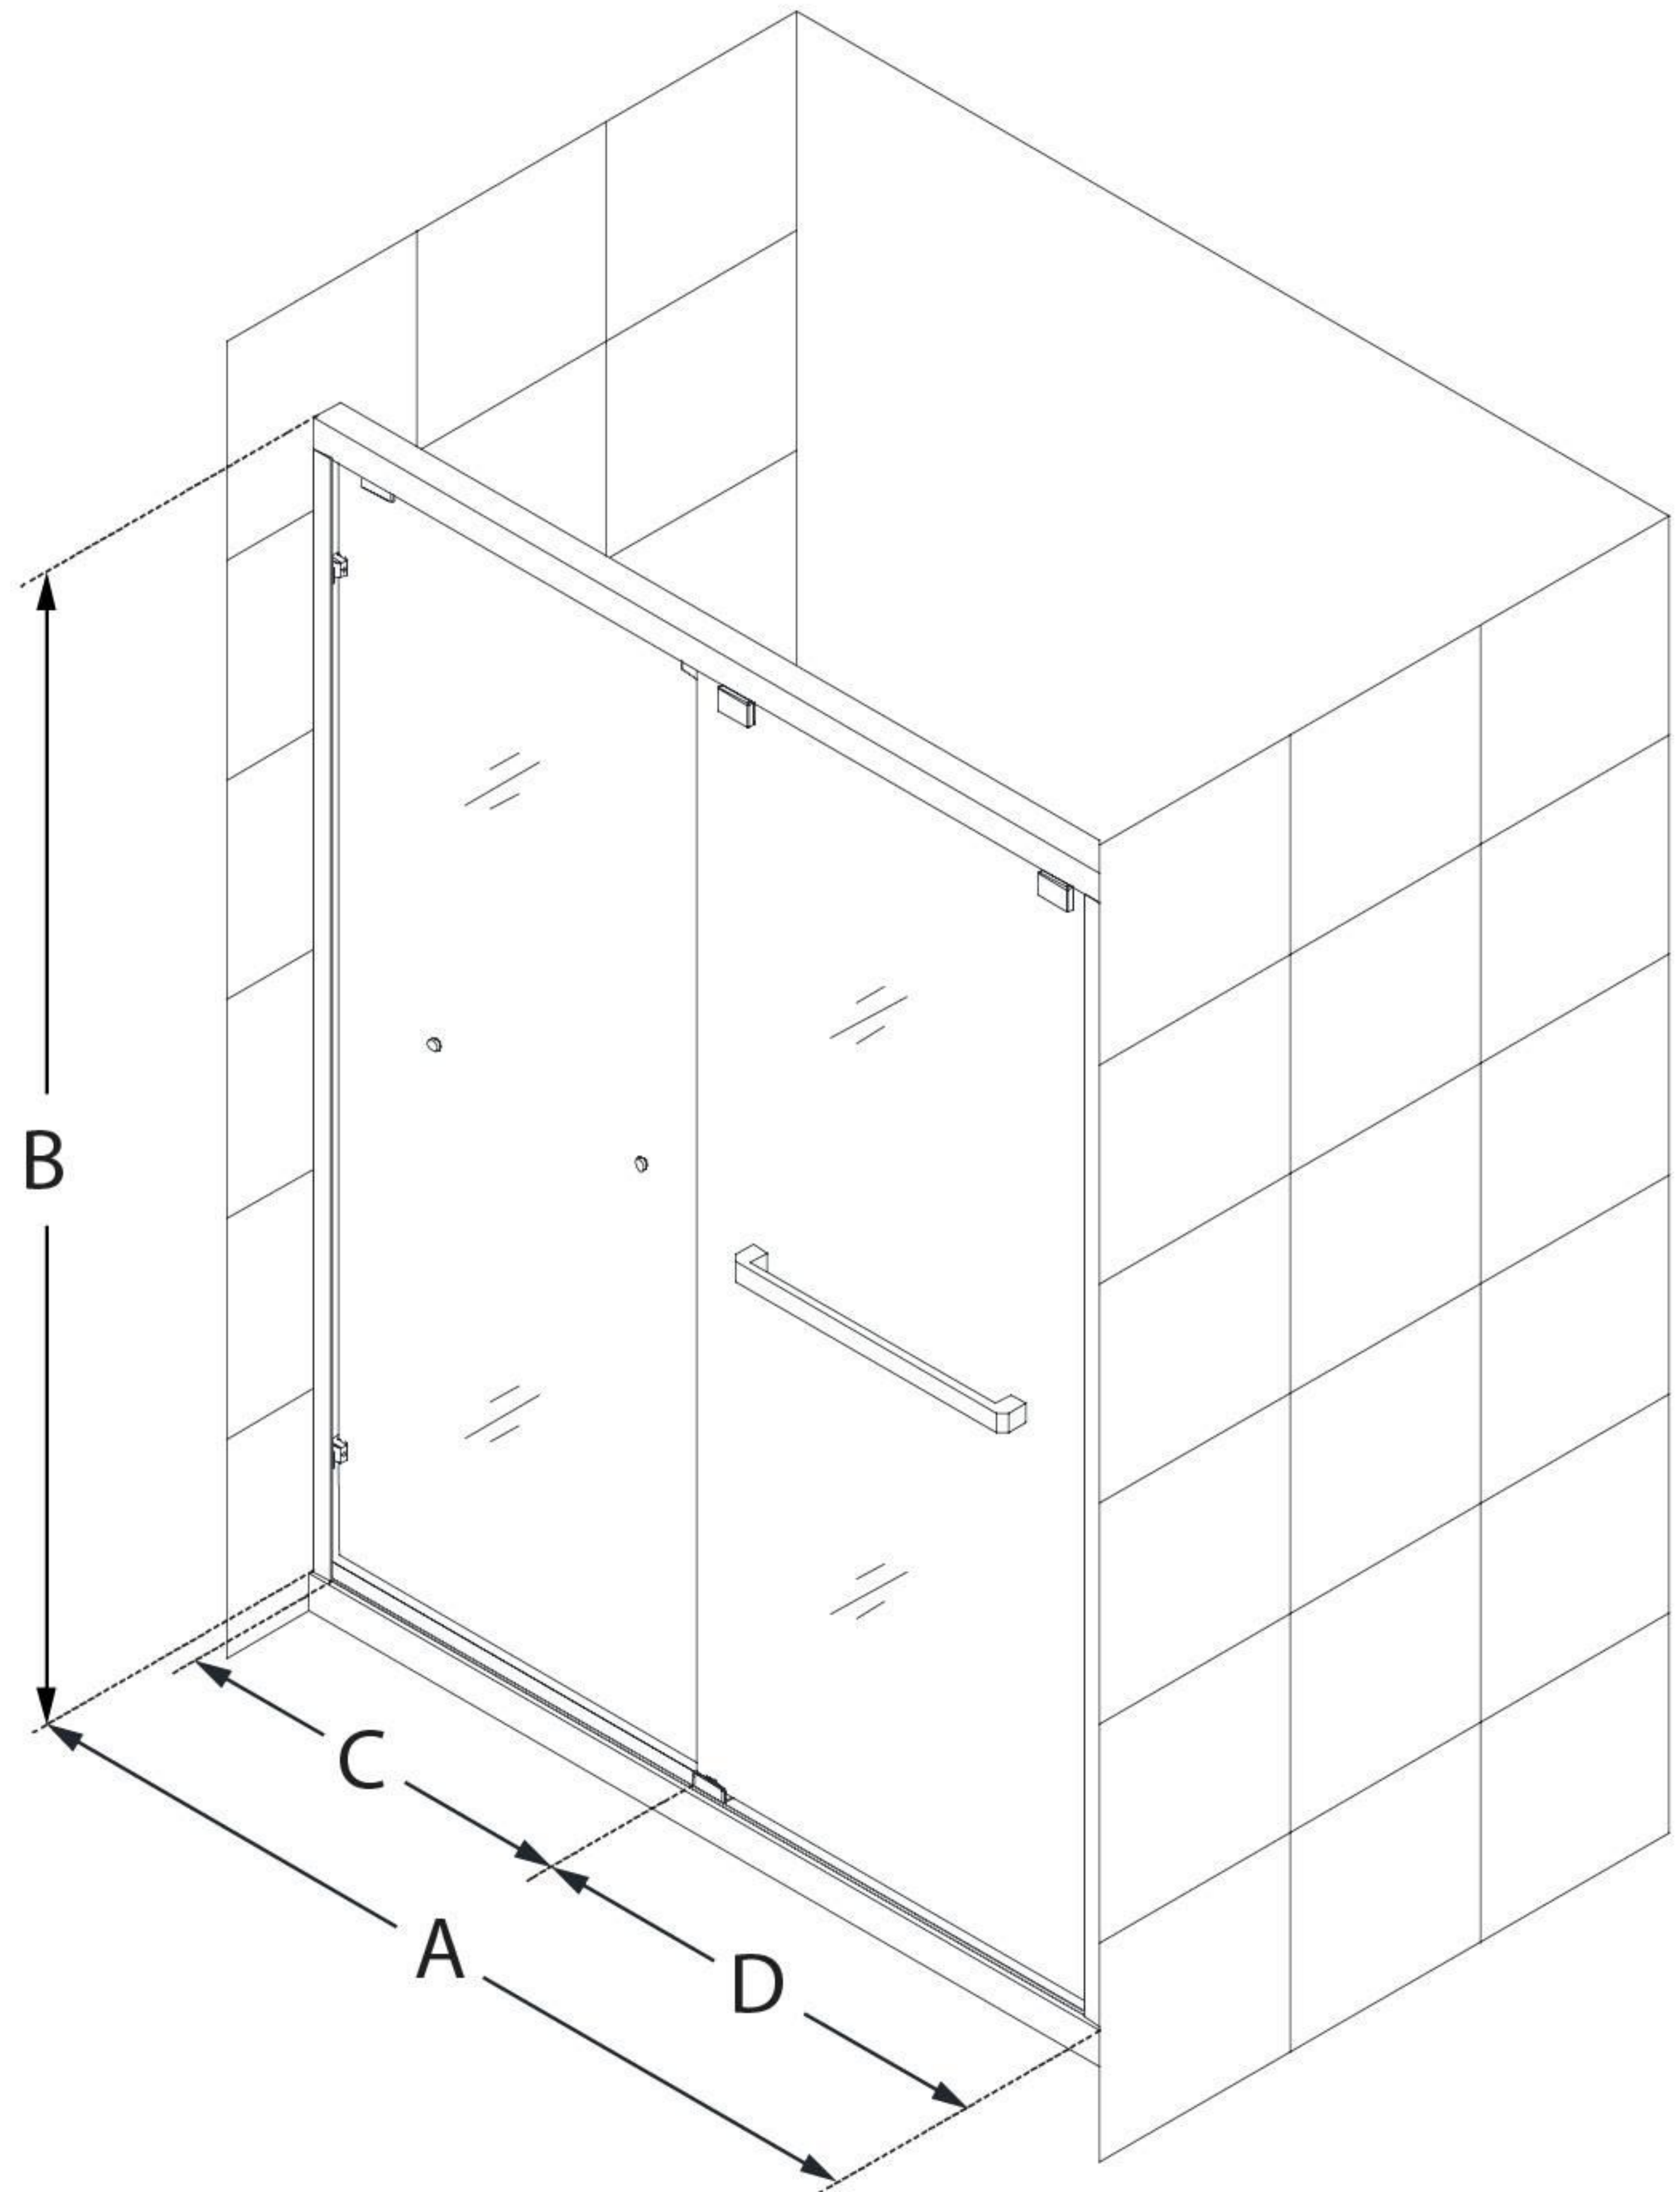

## ENCORE

DreamLine Encore 56-60" W x  
76" H Frameless Bypass Sliding  
Shower Door, Clear Glass

**BYPASS DOOR**

### CONFIGURATION DIMENSIONS:

**A: 56 - 60"**

MODEL WIDTH

**B: 76"**

MODEL HEIGHT

**C: 23 1/2 - 27 1/2"**

ACCESS WIDTH

**D: 30 5/8"**

DOOR WIDTH

DreamLine reserves the right to update or modify the hardware or materials pictured without prior notice for the purpose of product improvement and customer satisfaction.