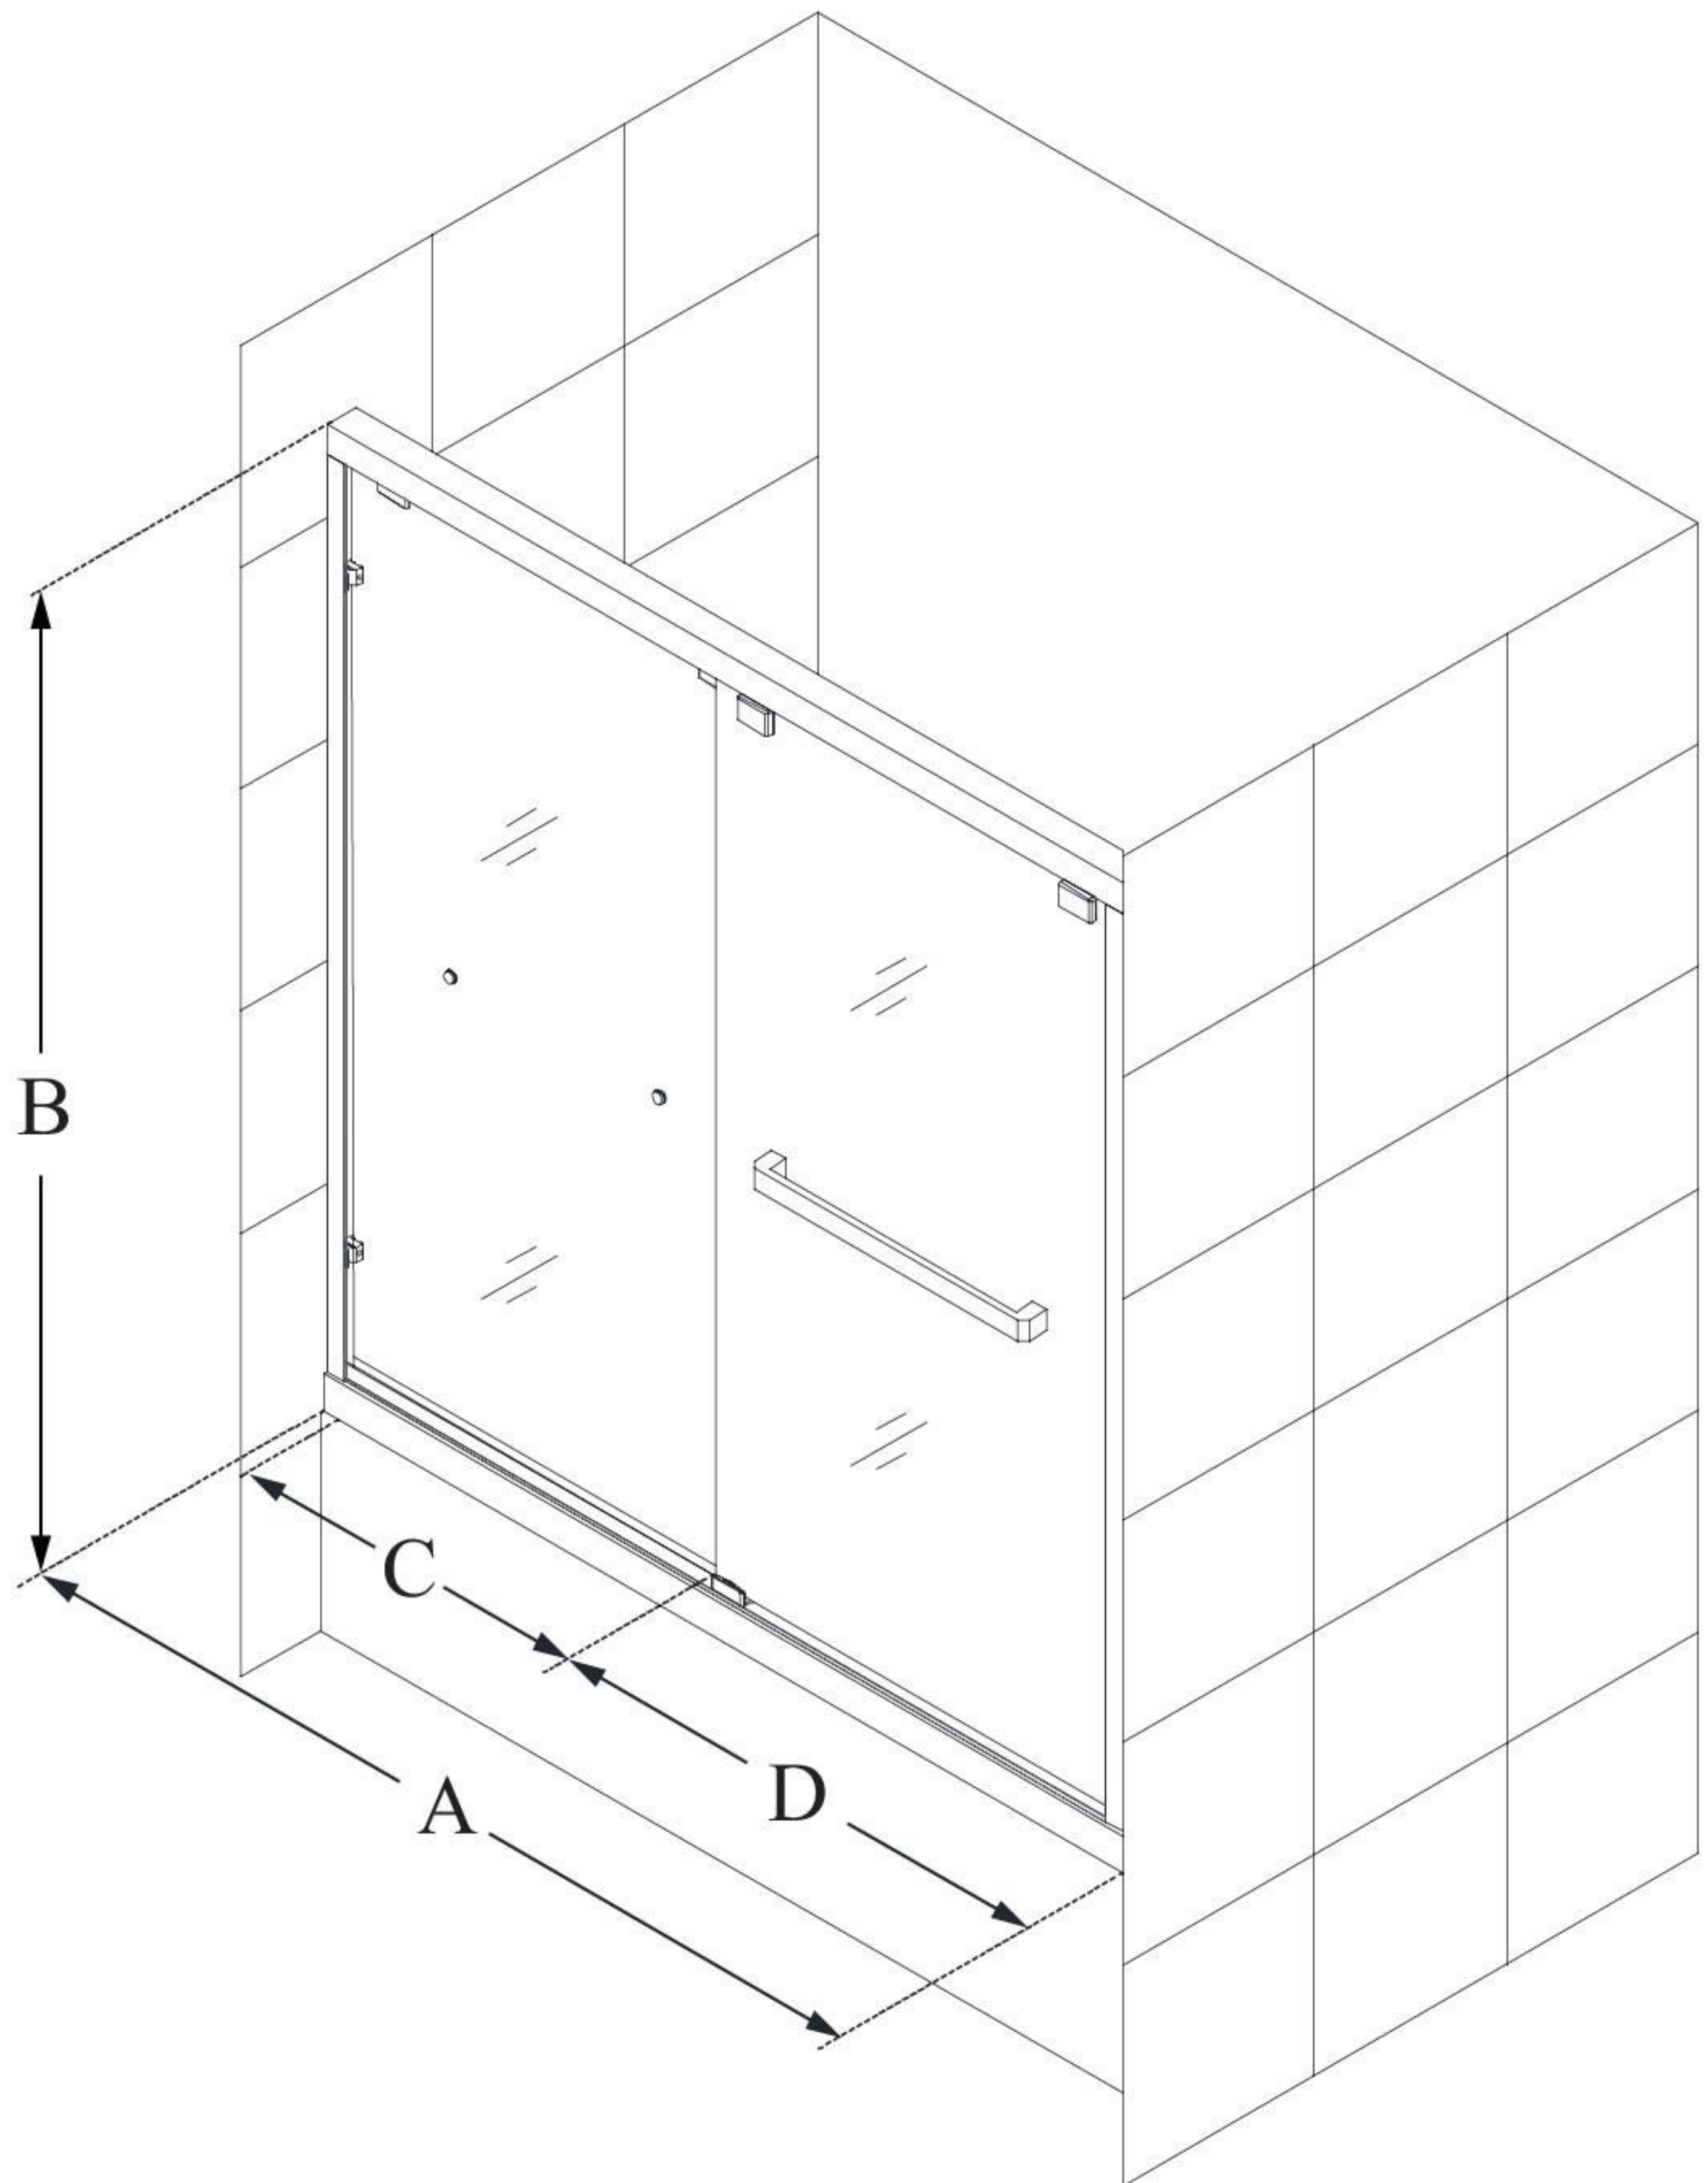

SHDR-1660580

ENCORE

DreamLine Encore 56-60" W x 58"
H Frameless Bypass Sliding Tub
Door, Clear Glass

BYPASS DOOR

CONFIGURATION DIMENSIONS:

A: 56 - 60"

MODEL WIDTH

B: 58"

MODEL HEIGHT

C: 23 1/2 - 27 1/2"

ACCESS WIDTH

D: 30 5/8"

DOOR WIDTH

DreamLine reserves the right to update or modify the hardware or materials pictured without prior notice for the purpose of product improvement and customer satisfaction.