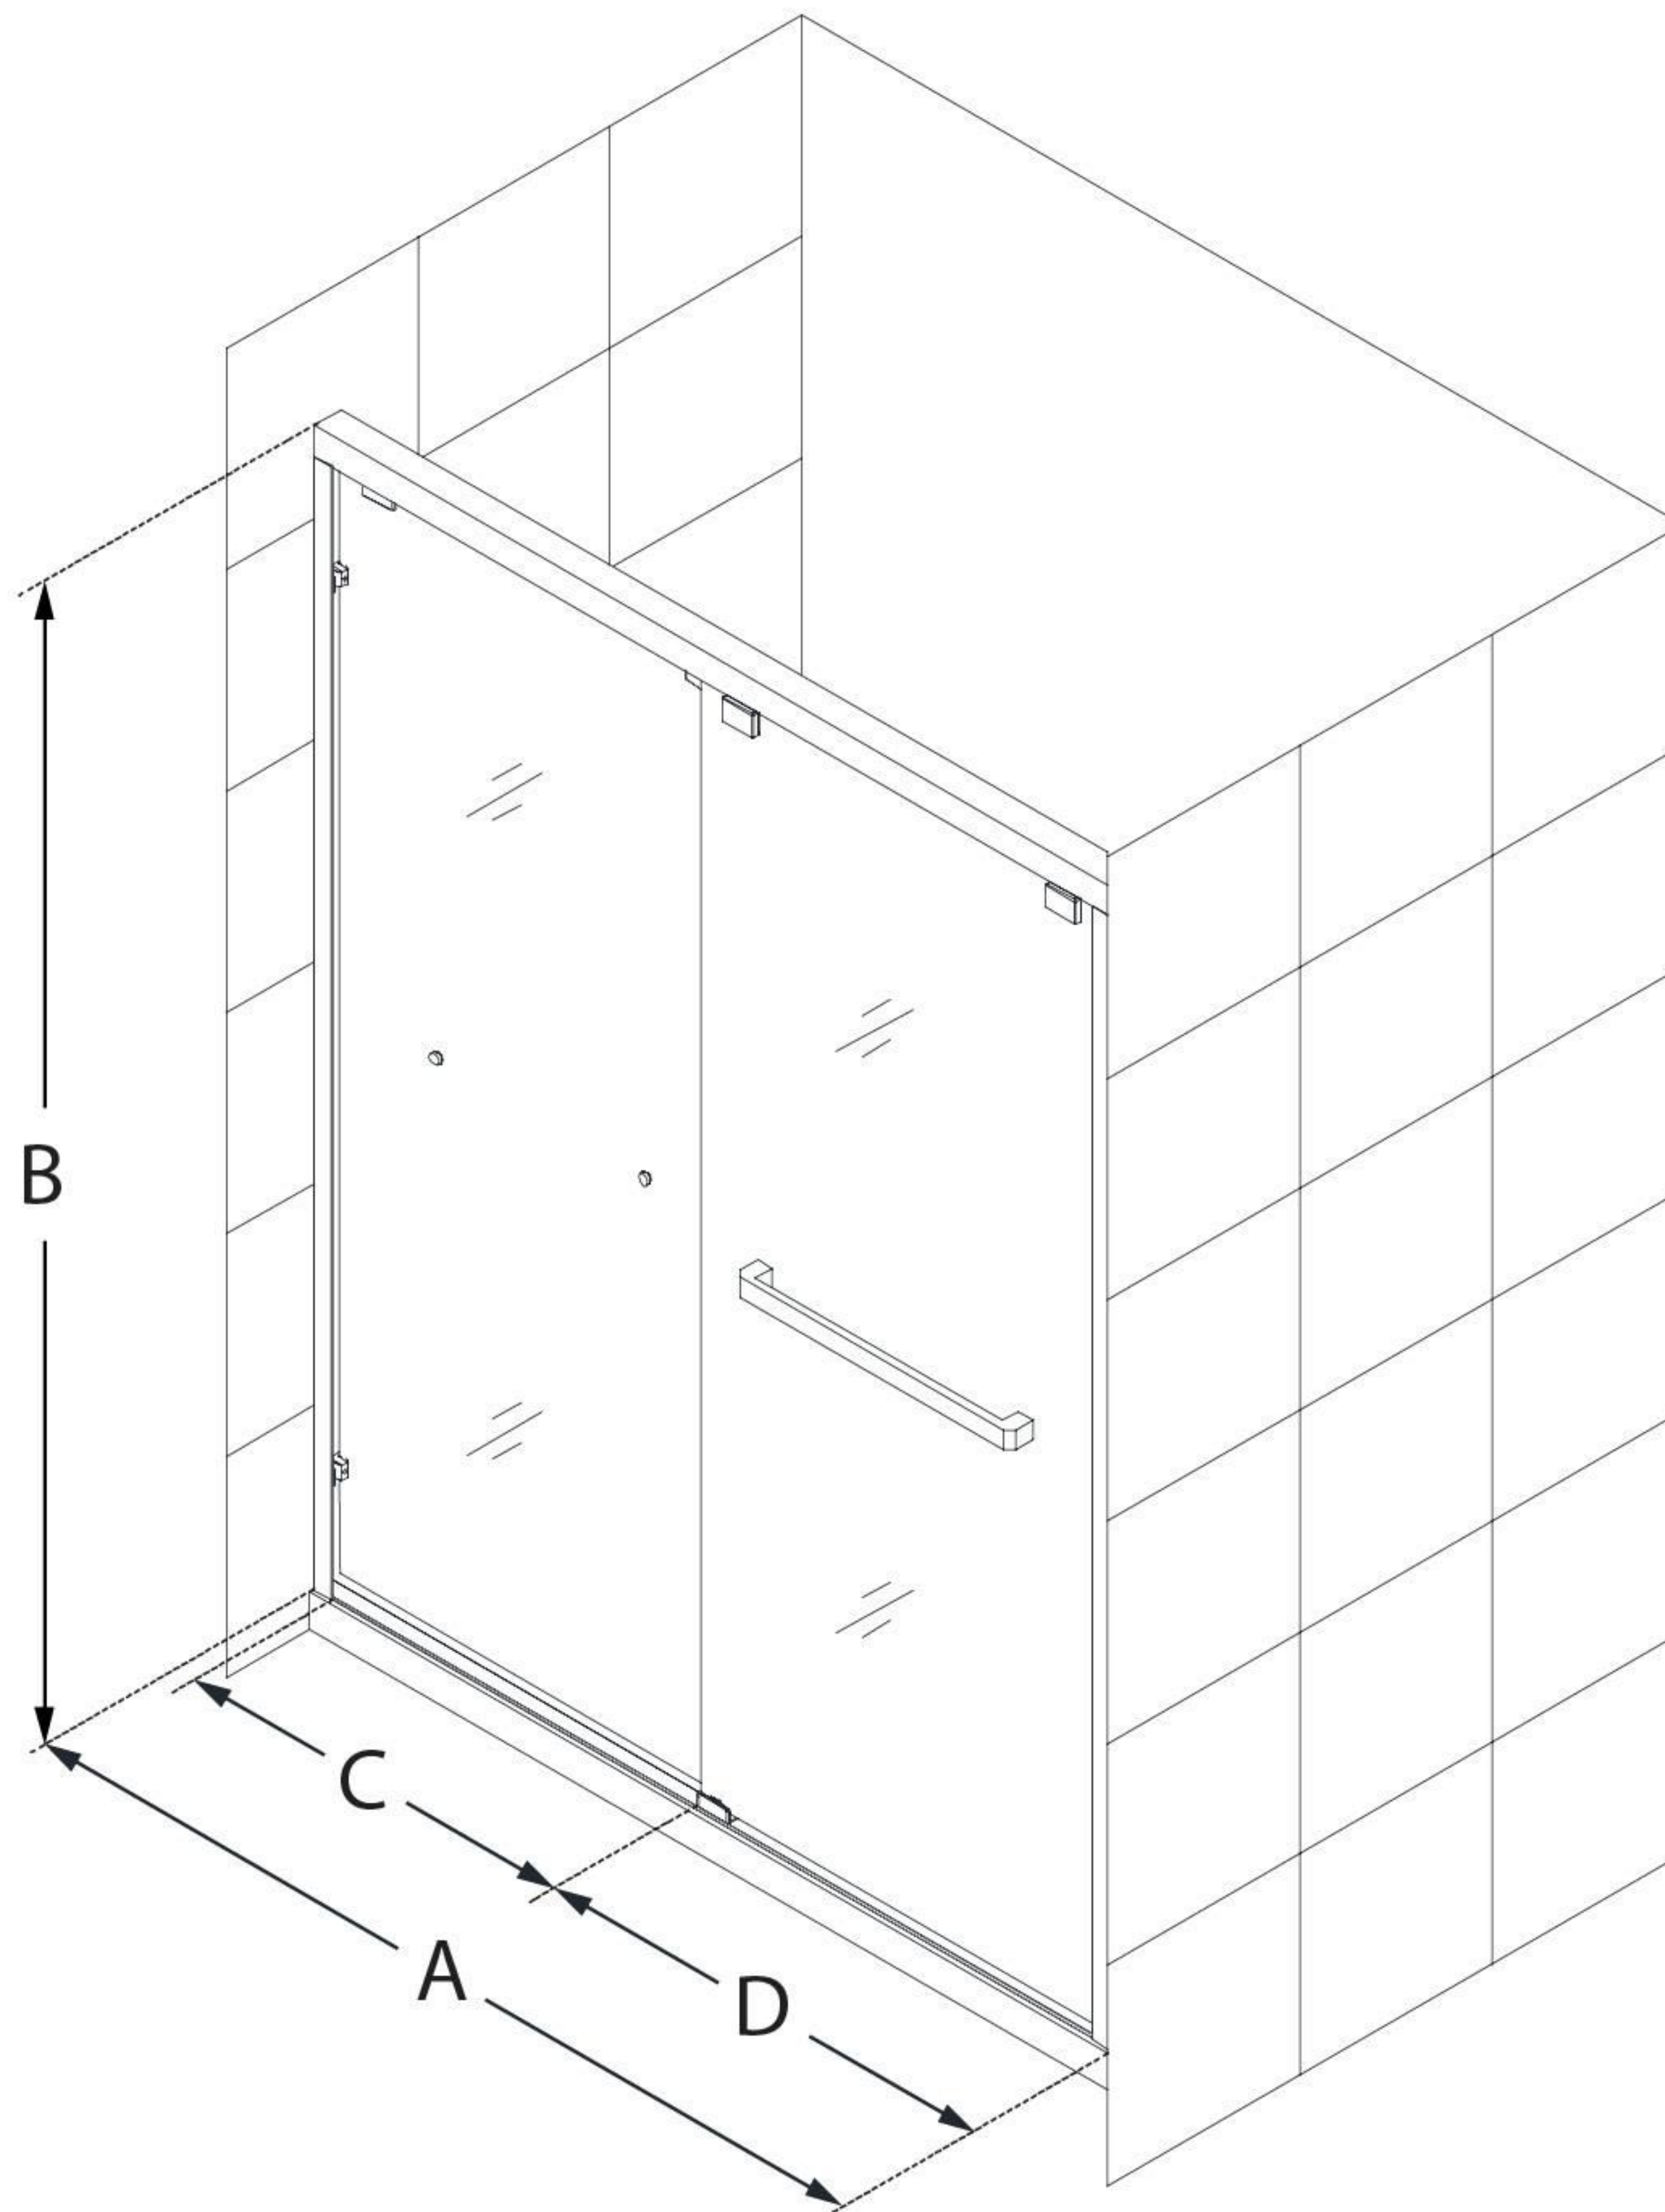

SHDR-1654760

ENCORE

DreamLine Encore 50-54" W x
76" H Frameless Bypass Sliding
Shower Door, Clear Glass

BYPASS DOOR

CONFIGURATION DIMENSIONS:

A: 50 - 54"

MODEL WIDTH

B: 76"

MODEL HEIGHT

C: 20 1/2 - 24 1/2"

ACCESS WIDTH

D: 27 5/8"

DOOR WIDTH

DreamLine reserves the right to update or modify the hardware or materials pictured without prior notice for the purpose of product improvement and customer satisfaction.