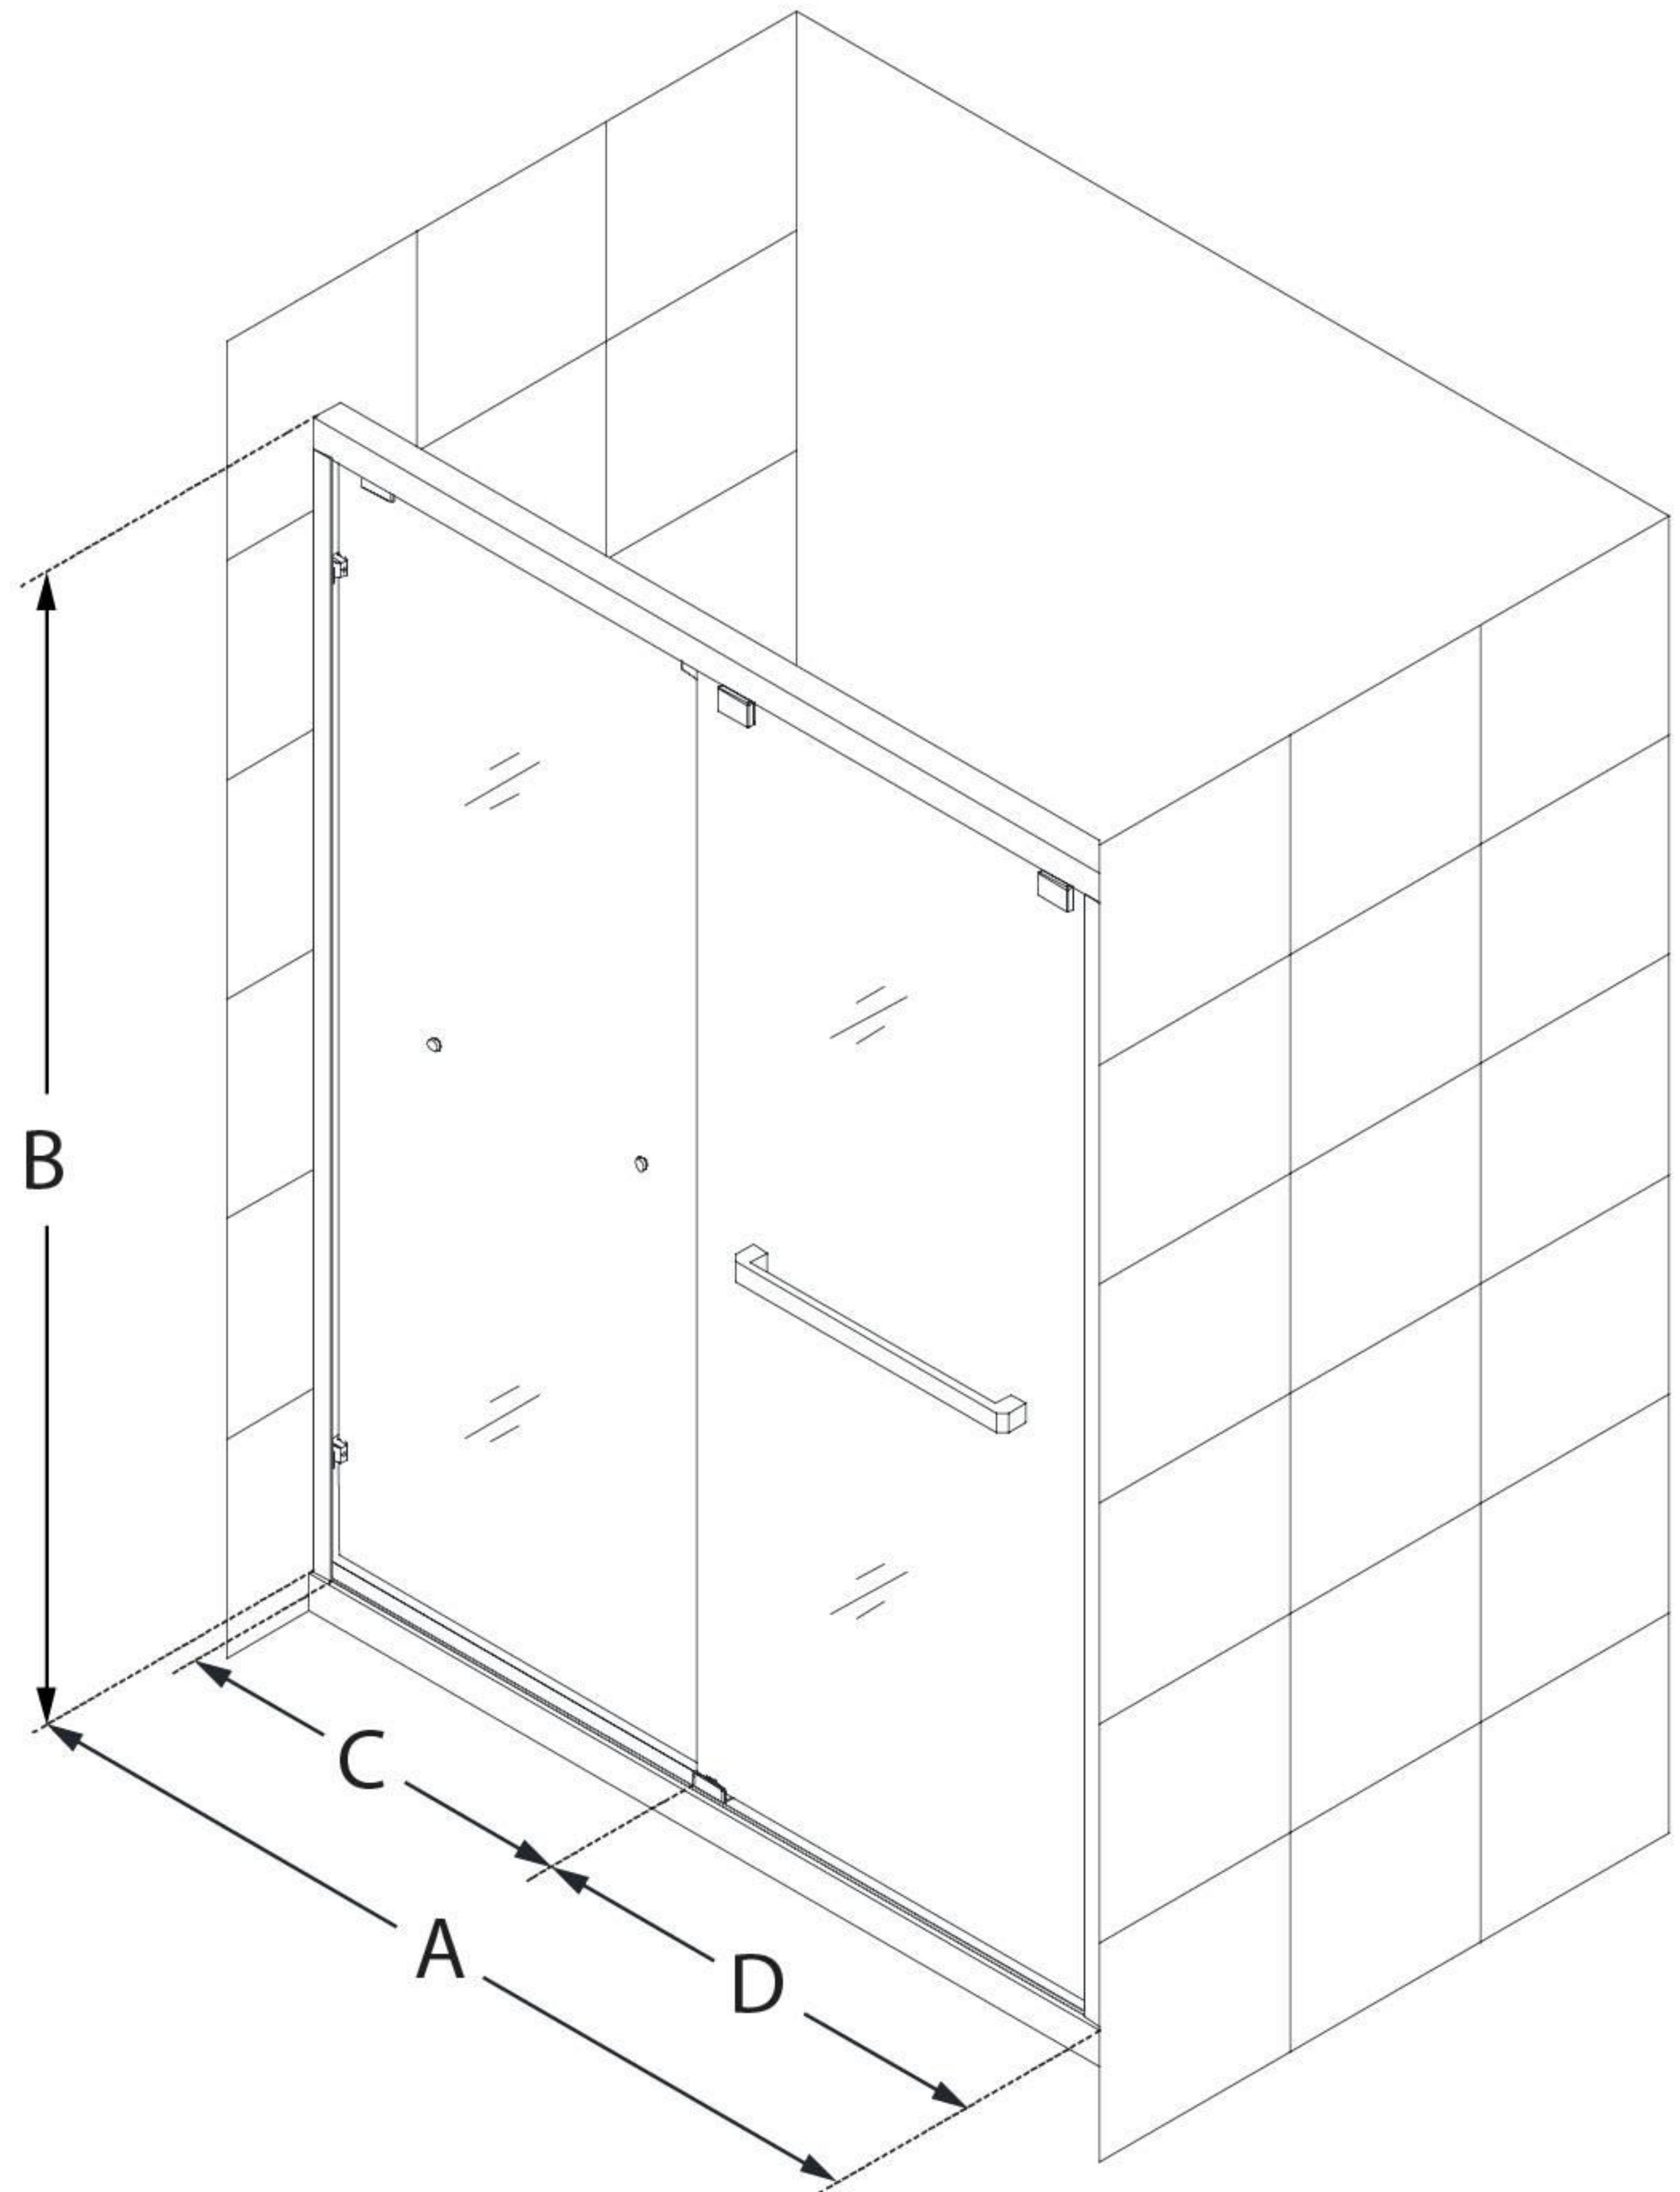

SHDR-1648760

ENCORE

DreamLine Encore 44-48" W x
76" H Frameless Bypass Sliding
Shower Door, Clear Glass

BYPASS DOOR

CONFIGURATION DIMENSIONS:

A: 44 - 48"

MODEL WIDTH

B: 76"

MODEL HEIGHT

C: 18 5/16 - 22 5/16"

ACCESS WIDTH

D: 24 5/8"

DOOR WIDTH

DreamLine reserves the right to update or modify the hardware or materials pictured without prior notice for the purpose of product improvement and customer satisfaction.