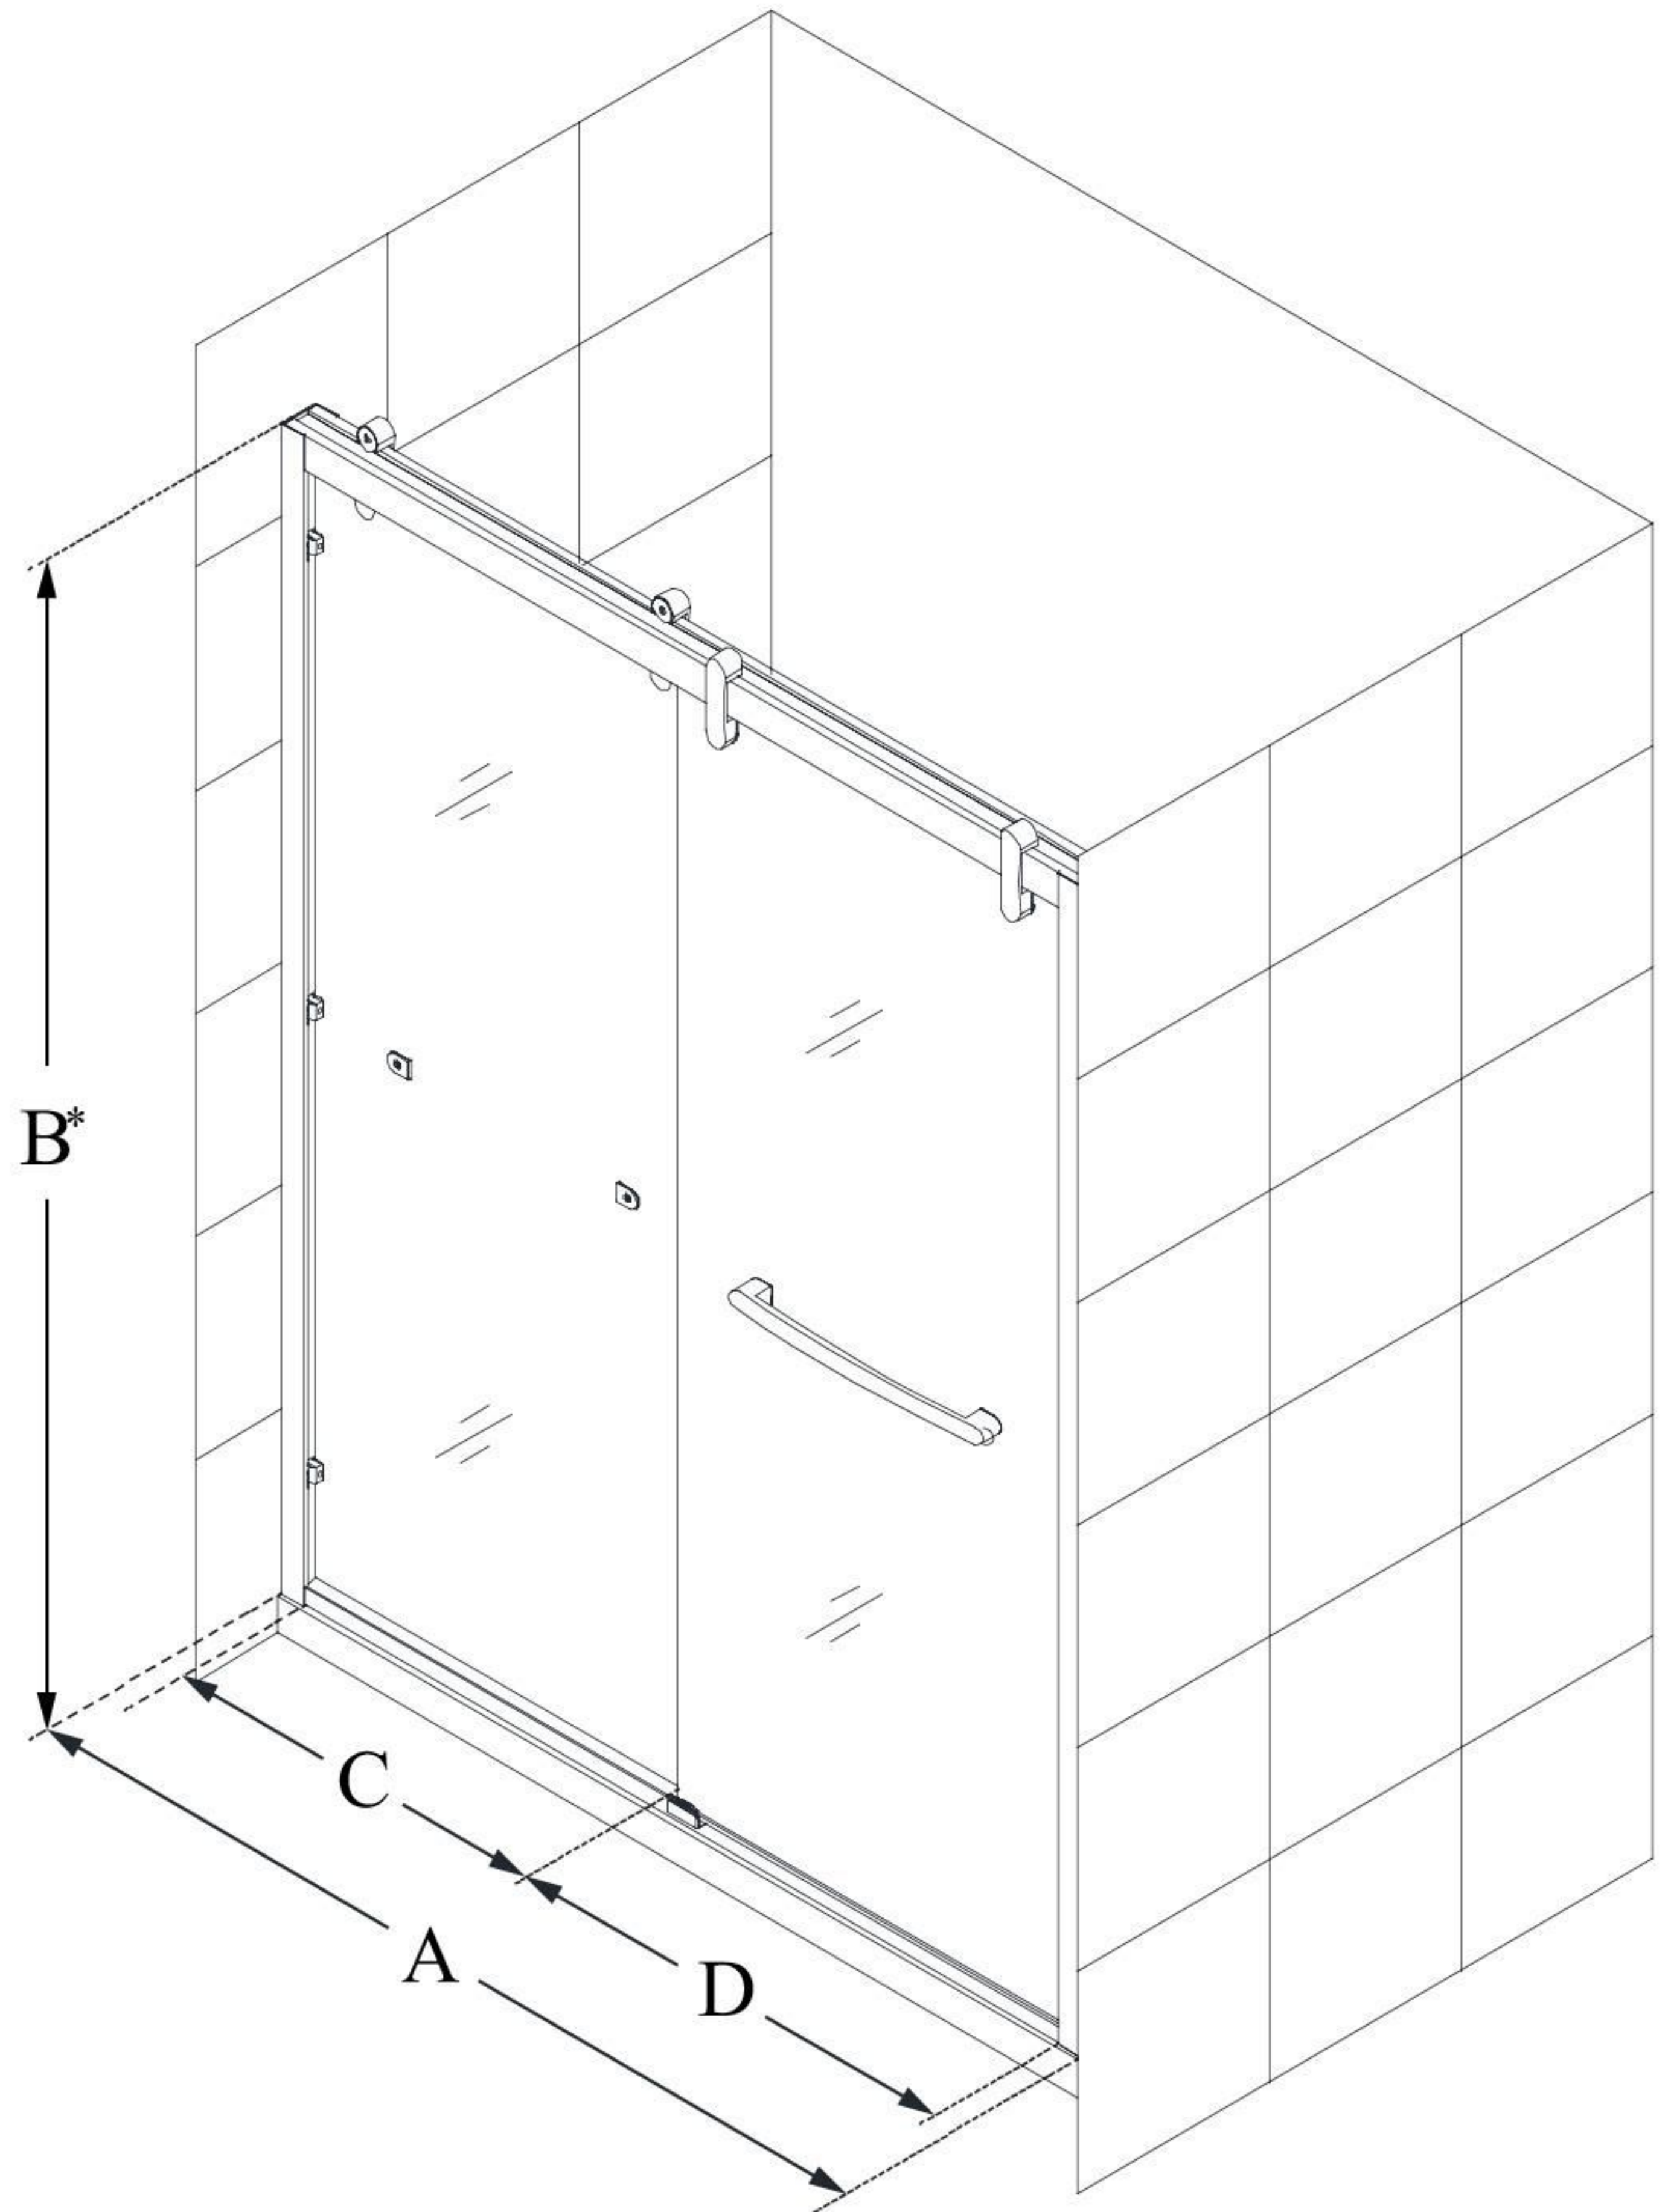

## CAVALIER

DreamLine Cavalier 56-60" W x 77  
3/8" H Frameless Bypass Sliding  
Shower Door

**BYPASS DOOR**

### CONFIGURATION DIMENSIONS:

**A: 56 - 60"**

MODEL WIDTH

**B: 77 3/8"**

MODEL HEIGHT

**C: 23 1/4 - 27 1/4"**

ACCESS WIDTH

**D: 30 5/8"**

DOOR WIDTH

DreamLine reserves the right to update or modify the hardware or materials pictured without prior notice for the purpose of product improvement and customer satisfaction.