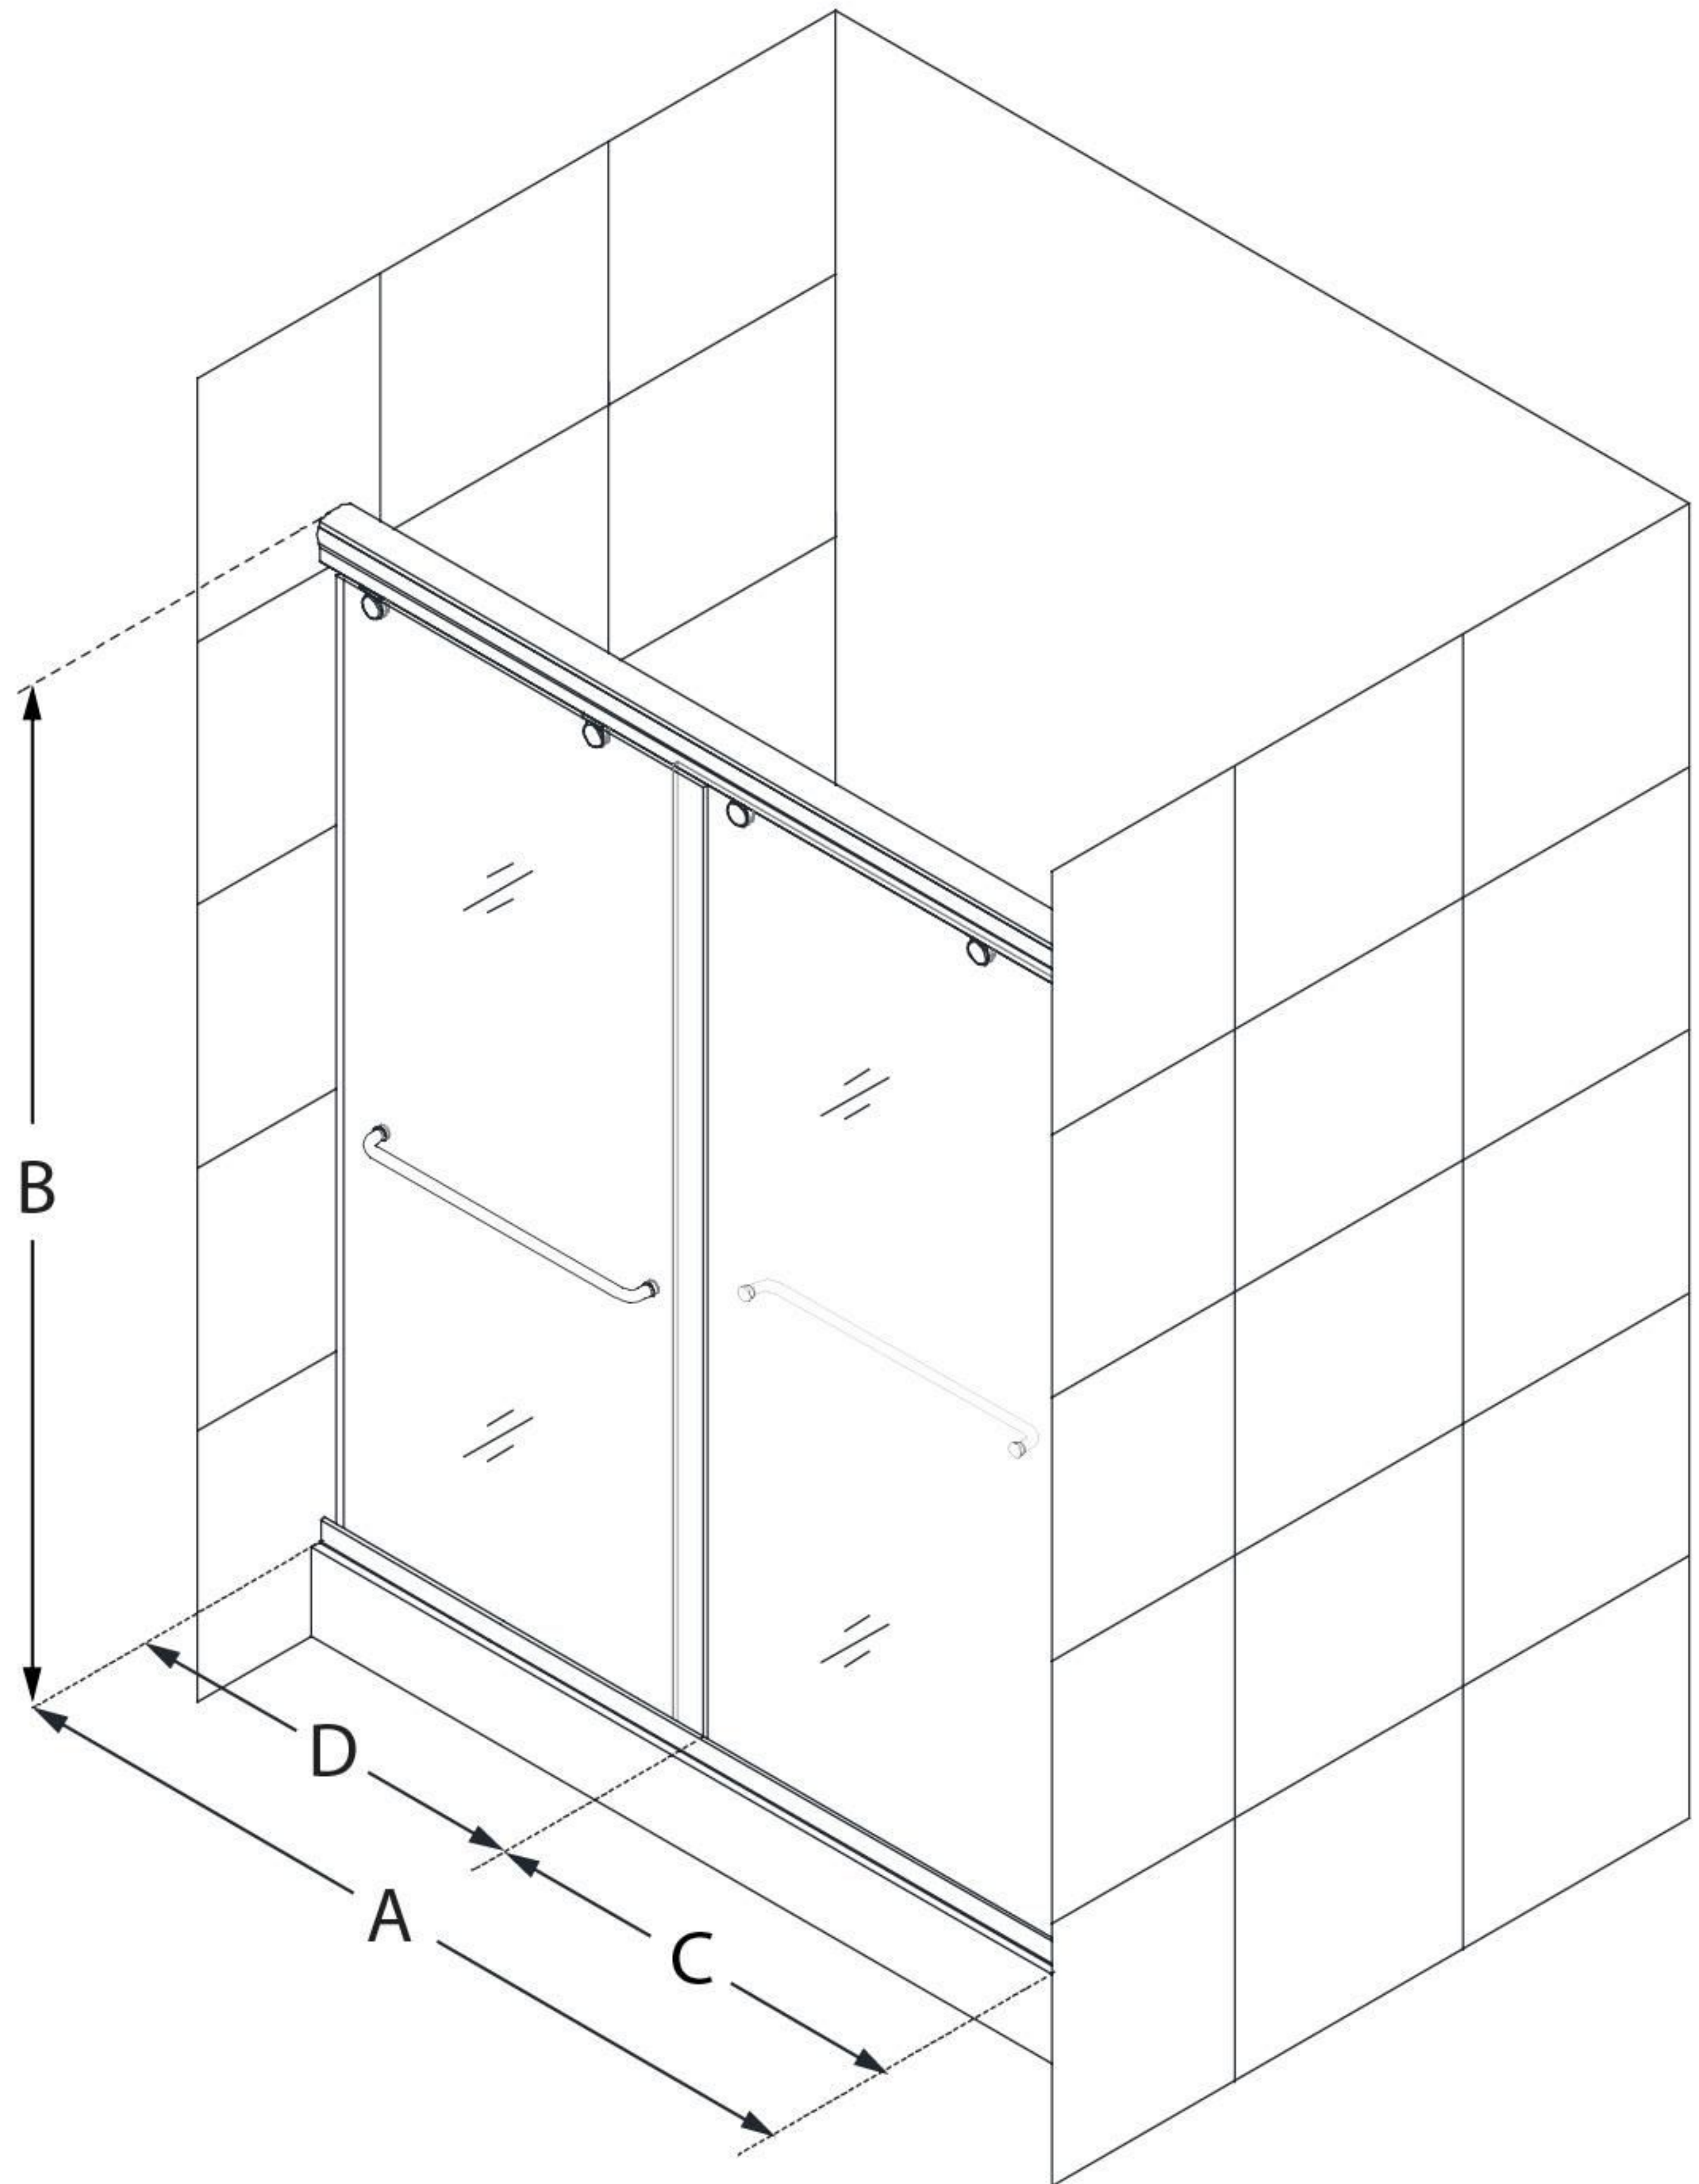

# CHARISMA

DreamLine Charisma 56-60" W  
x 76" H Frameless Bypass Sliding  
Shower Door

**BYPASS DOOR**

## CONFIGURATION DIMENSIONS:

**A: 56 - 60"**

MODEL WIDTH

**B: 76"**

MODEL HEIGHT

**C: 24 3/4 - 28 3/4"**

ACCESS WIDTH

**D: 30 13/16"**

DOOR WIDTH

DreamLine reserves the right to update or modify the hardware or materials pictured without prior notice for the purpose of product improvement and customer satisfaction.