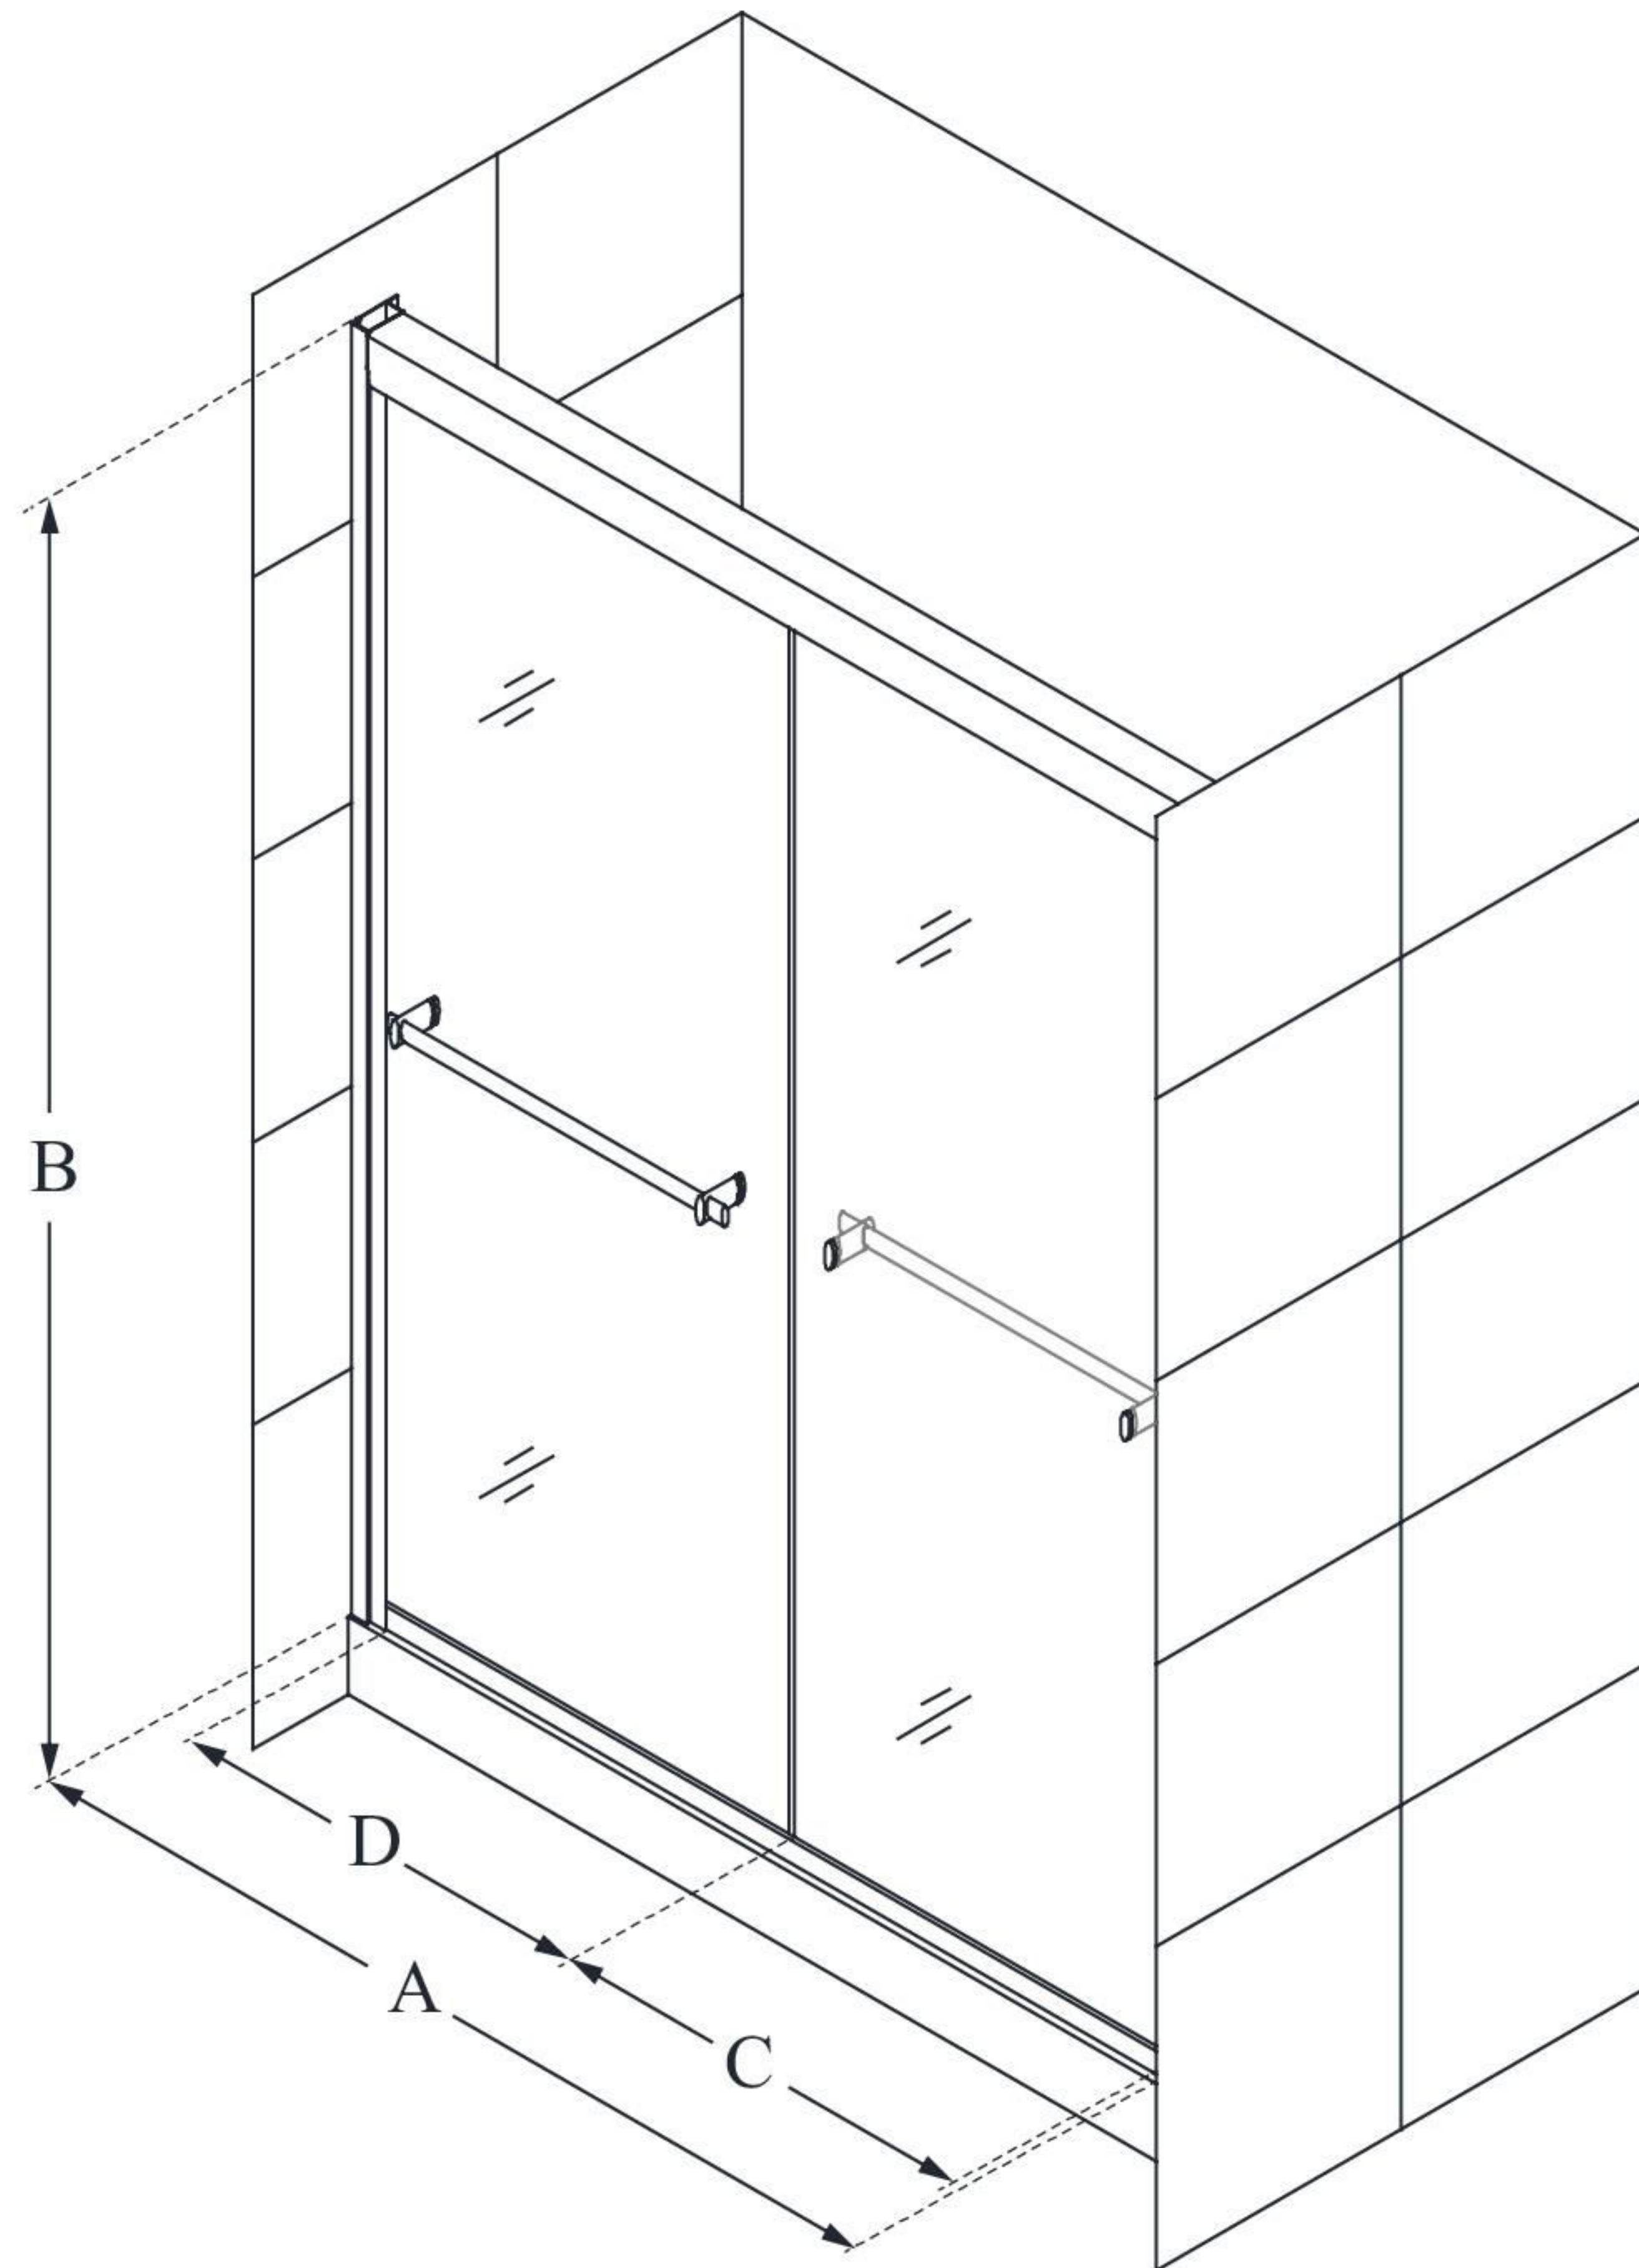

SHDR-1260728

DUET

DreamLine Duet 56-60" W x 72" H
Frameless Bypass Sliding Shower
Door

BYPASS DOOR

CONFIGURATION DIMENSIONS:

A: 56 - 60"

MODEL WIDTH

B: 72"

MODEL HEIGHT

C: 23 - 27"

ACCESS WIDTH

D: 29 11/16"

DOOR WIDTH

DreamLine reserves the right to update or modify the hardware or materials pictured without prior notice for the purpose of product improvement and customer satisfaction.