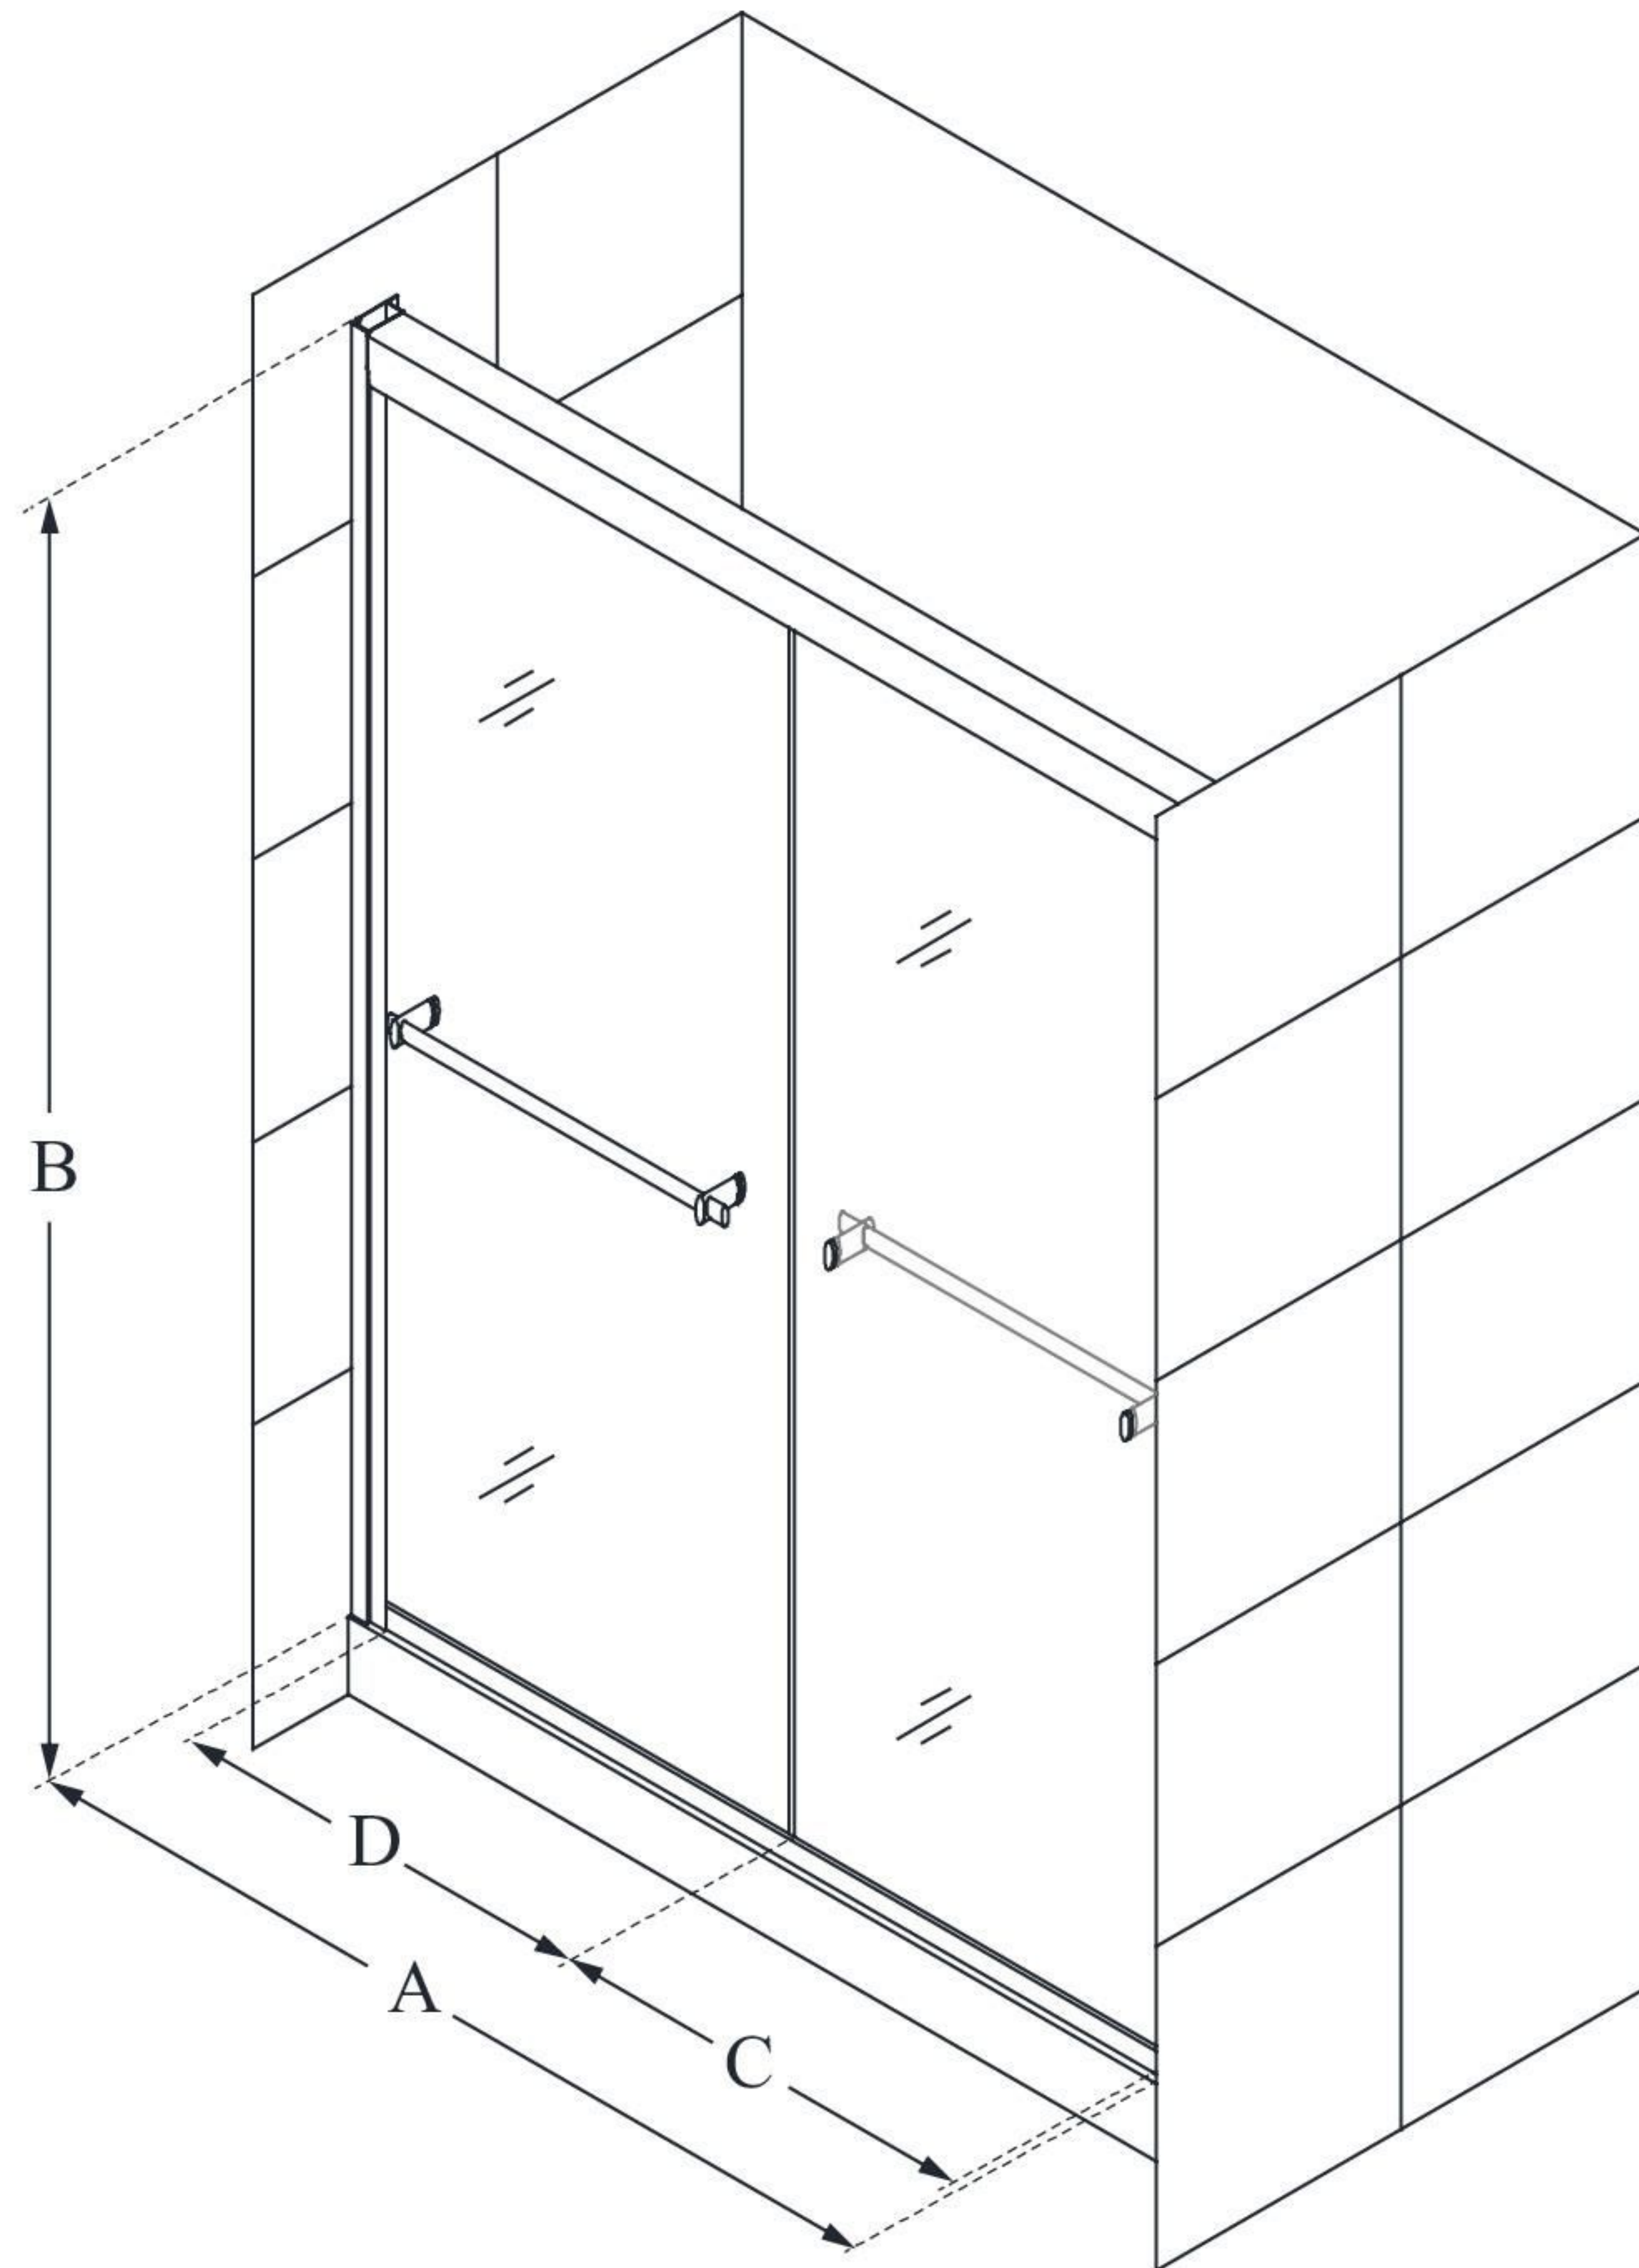

SHDR-1248728

DUET

DreamLine Duet 44-48" W x 72" H
Frameless Bypass Sliding Shower
Door

BYPASS DOOR

CONFIGURATION DIMENSIONS:

A: 44 - 48"

MODEL WIDTH

B: 72"

MODEL HEIGHT

C: 17 - 21"

ACCESS WIDTH

D: 23 3/4"

DOOR WIDTH

DreamLine reserves the right to update or modify the hardware or materials pictured without prior notice for the purpose of product improvement and customer satisfaction.