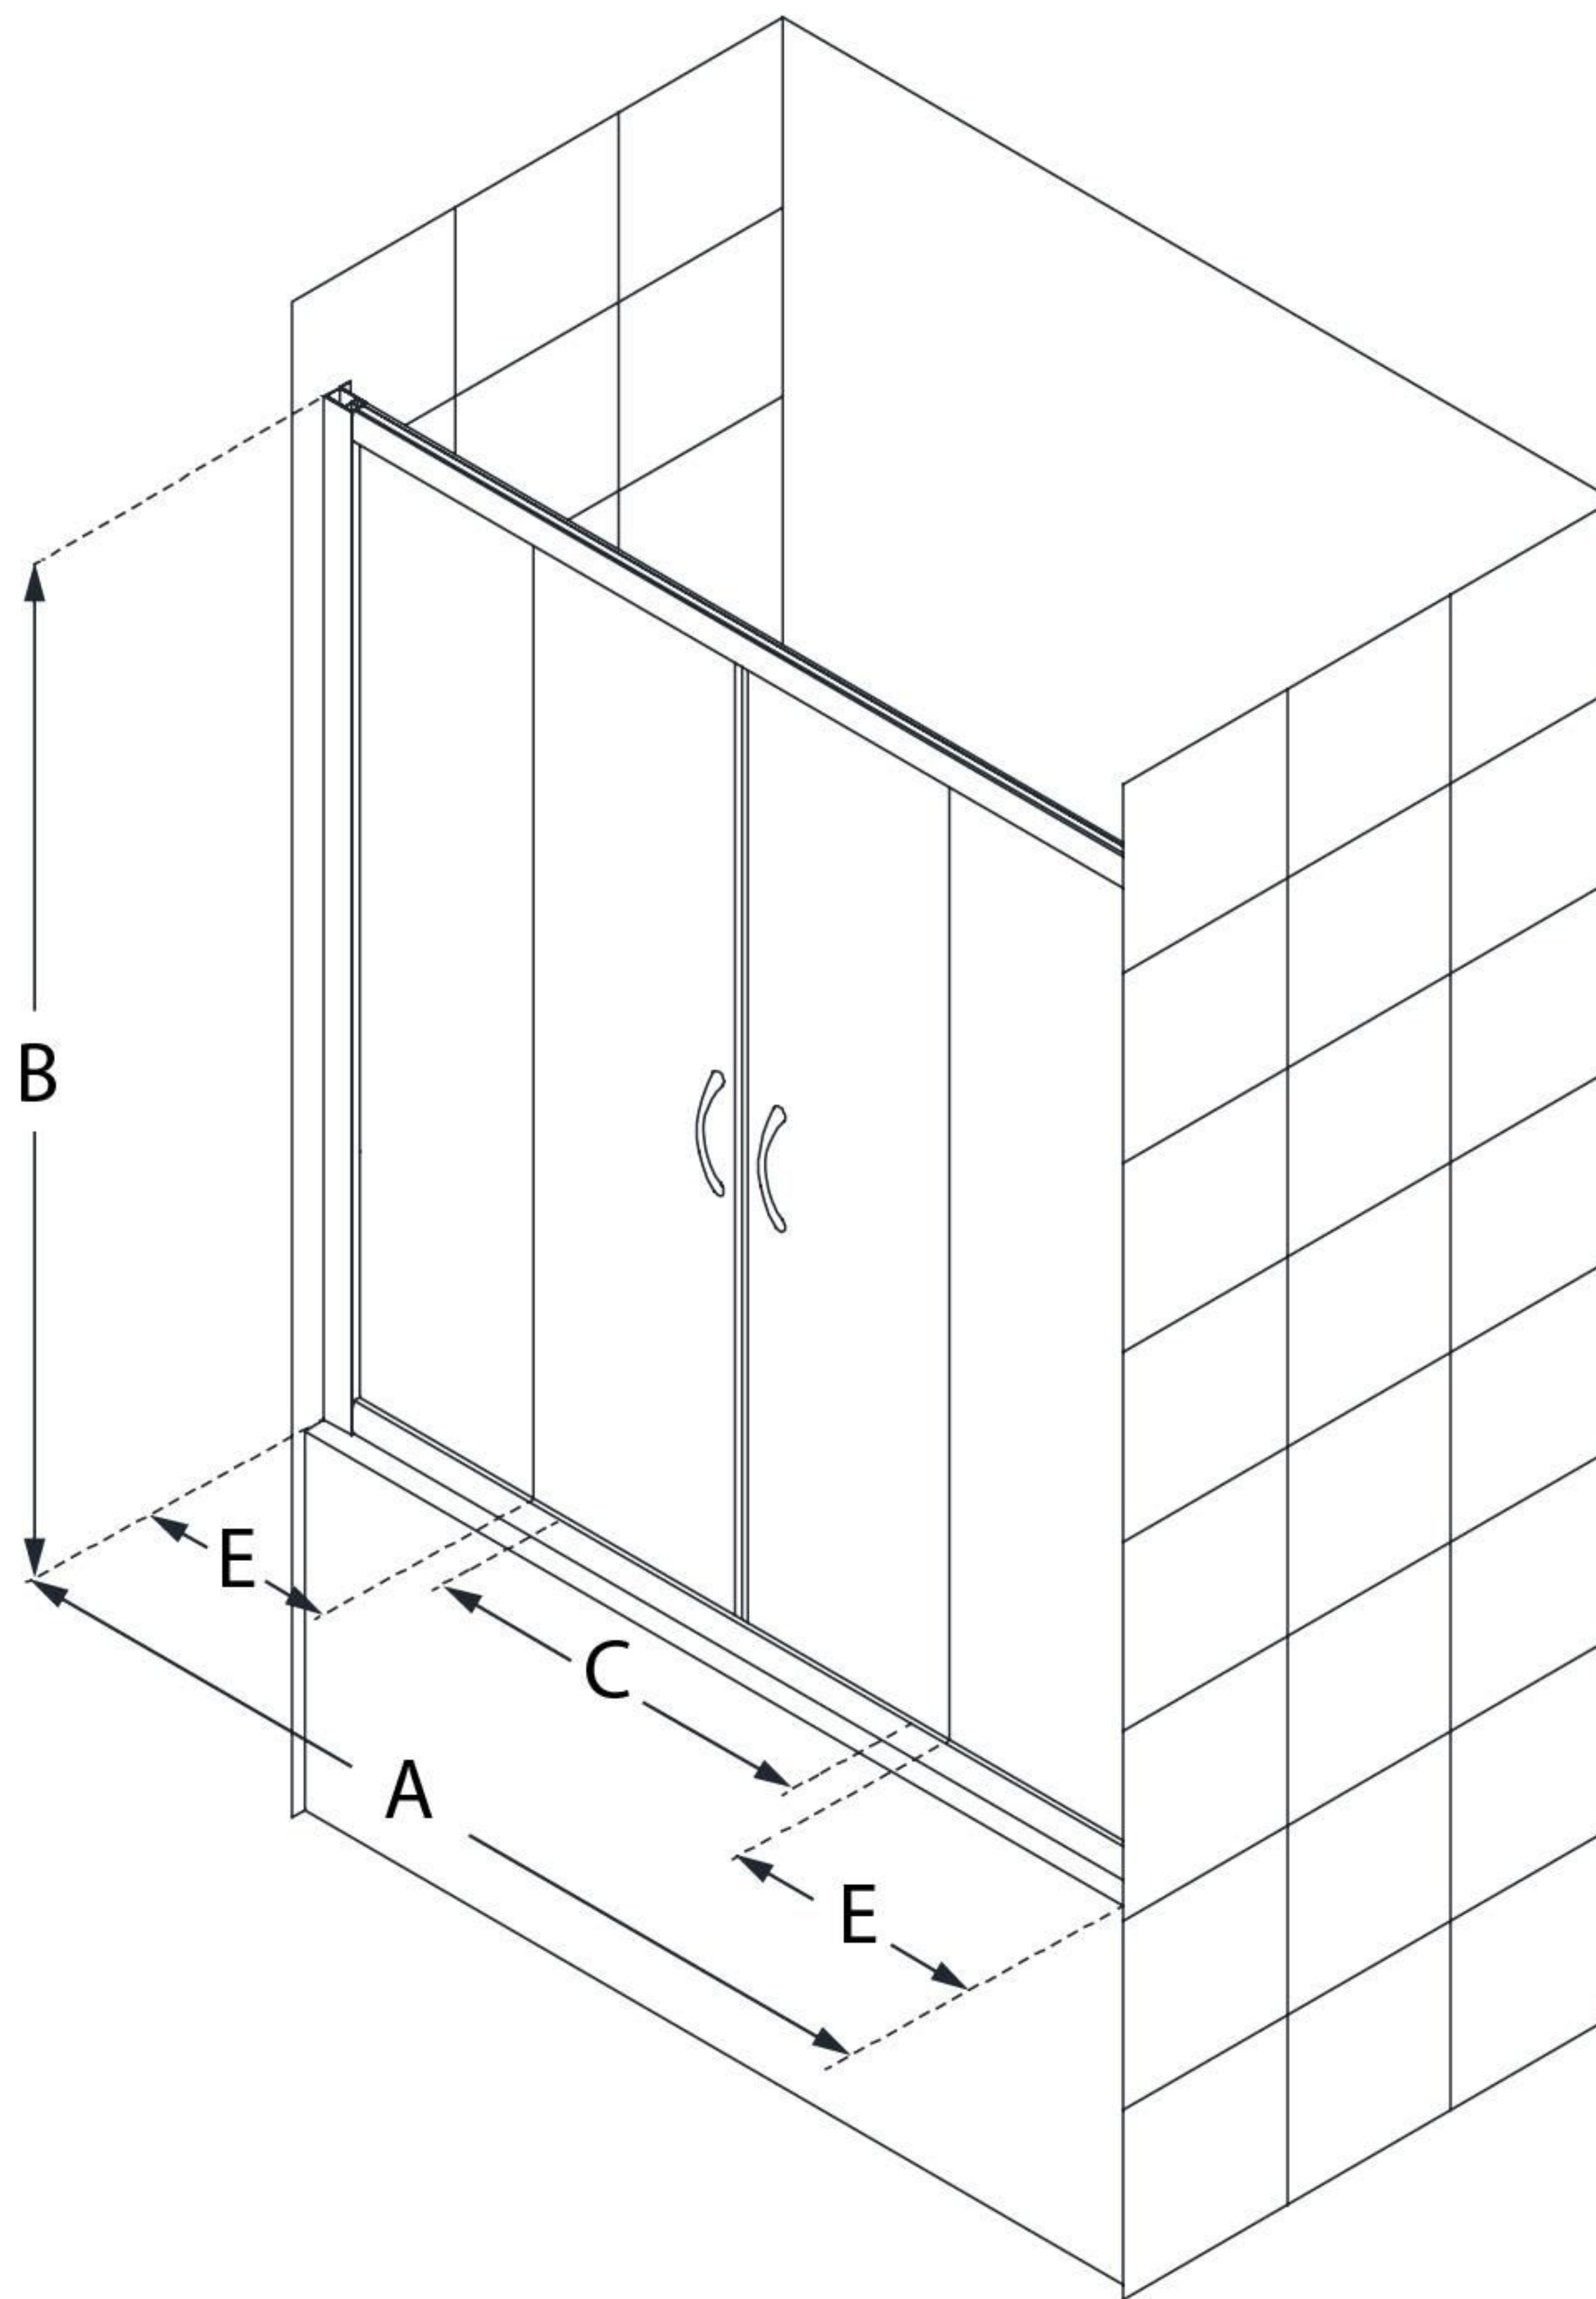

SHDR-1160586

VISIONS

DreamLine Visions 56-60" W x 58"
H Frameless Sliding Tub Door

SLIDING DOOR

CONFIGURATION DIMENSIONS:

A: 56 - 60"

MODEL WIDTH

B: 58"

MODEL HEIGHT

C: 22 7/8 - 26 7/8"

ACCESS WIDTH

D: 16 5/16"

DOOR WIDTH

E: 13 11/16"

INLINE PANEL WIDTH

DreamLine reserves the right to update or modify the hardware or materials pictured without prior notice for the purpose of product improvement and customer satisfaction.