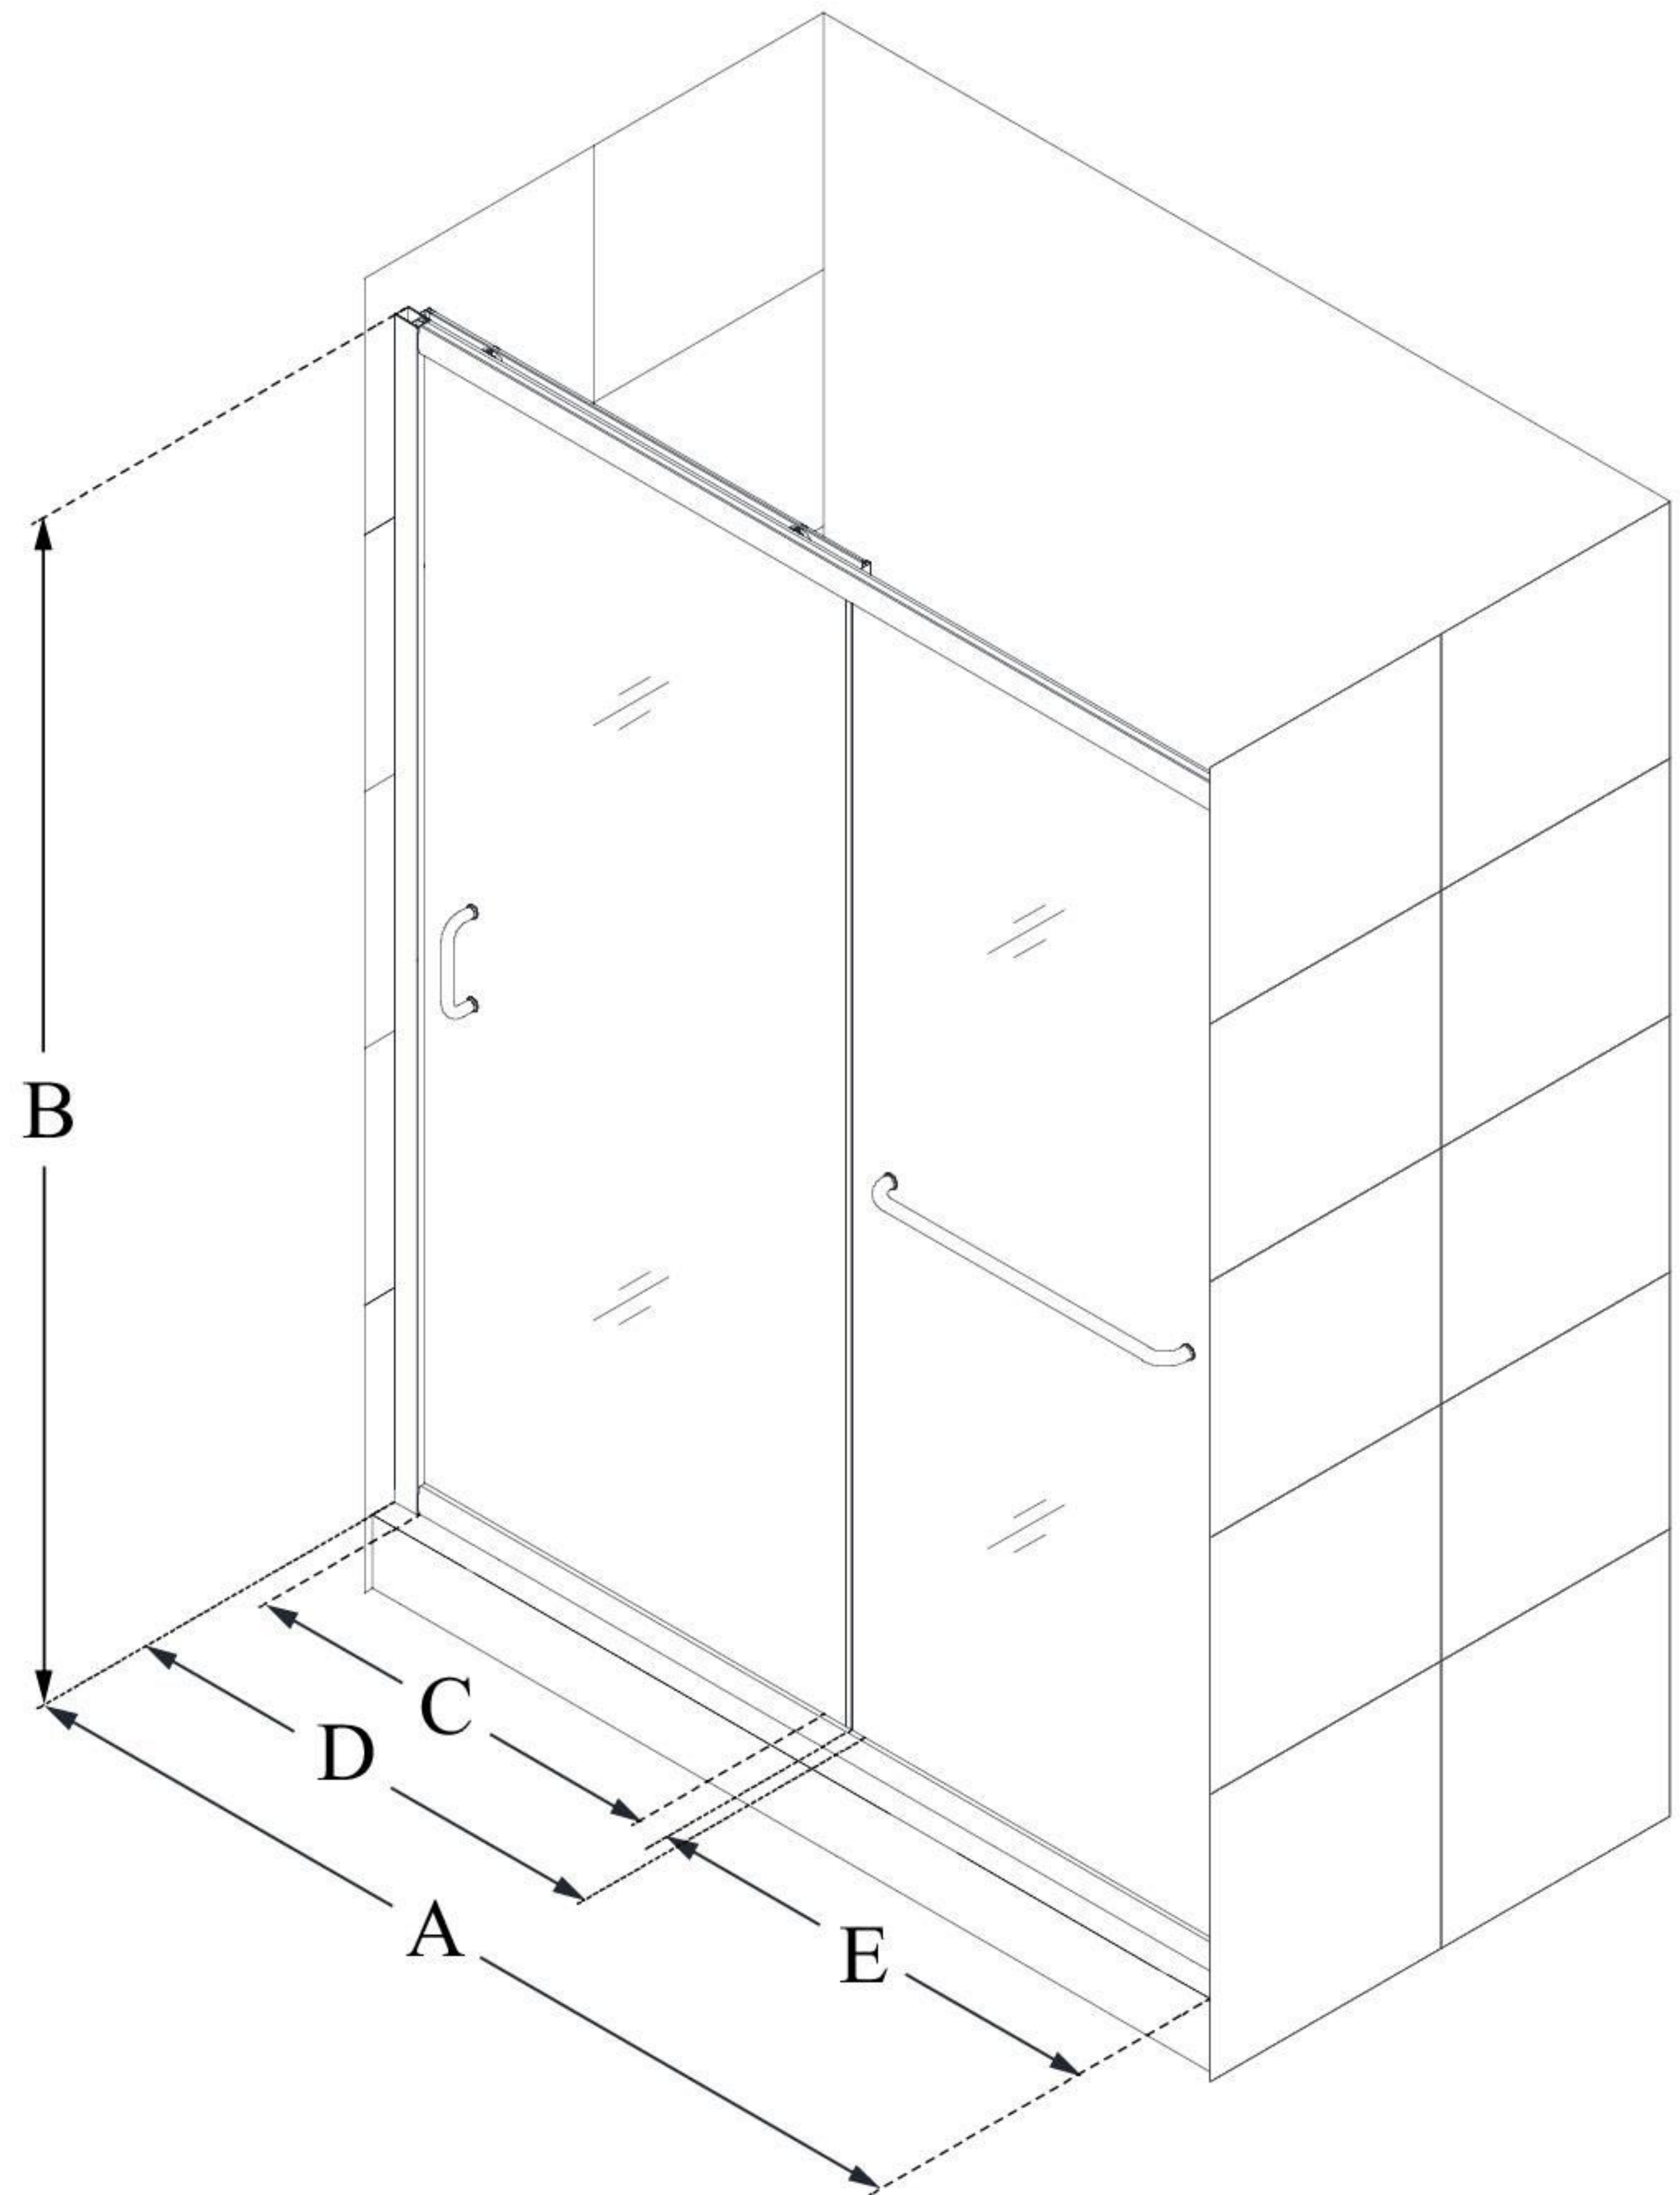

## INFINITY-Z

DreamLine Infinity-Z 56-60" W x  
72" H Frameless Sliding Shower  
Door, Clear Glass

**SLIDING DOOR**

### CONFIGURATION DIMENSIONS:

**A: 56 - 60"**

MODEL WIDTH

**B: 72"**

MODEL HEIGHT

**C: 21 3/8 - 25 3/8"**

ACCESS WIDTH

**D: 31 1/4"**

DOOR WIDTH

**E: 28 3/8"**

INLINE PANEL WIDTH

DreamLine reserves the right to update or modify the hardware or materials pictured without prior notice for the purpose of product improvement and customer satisfaction.