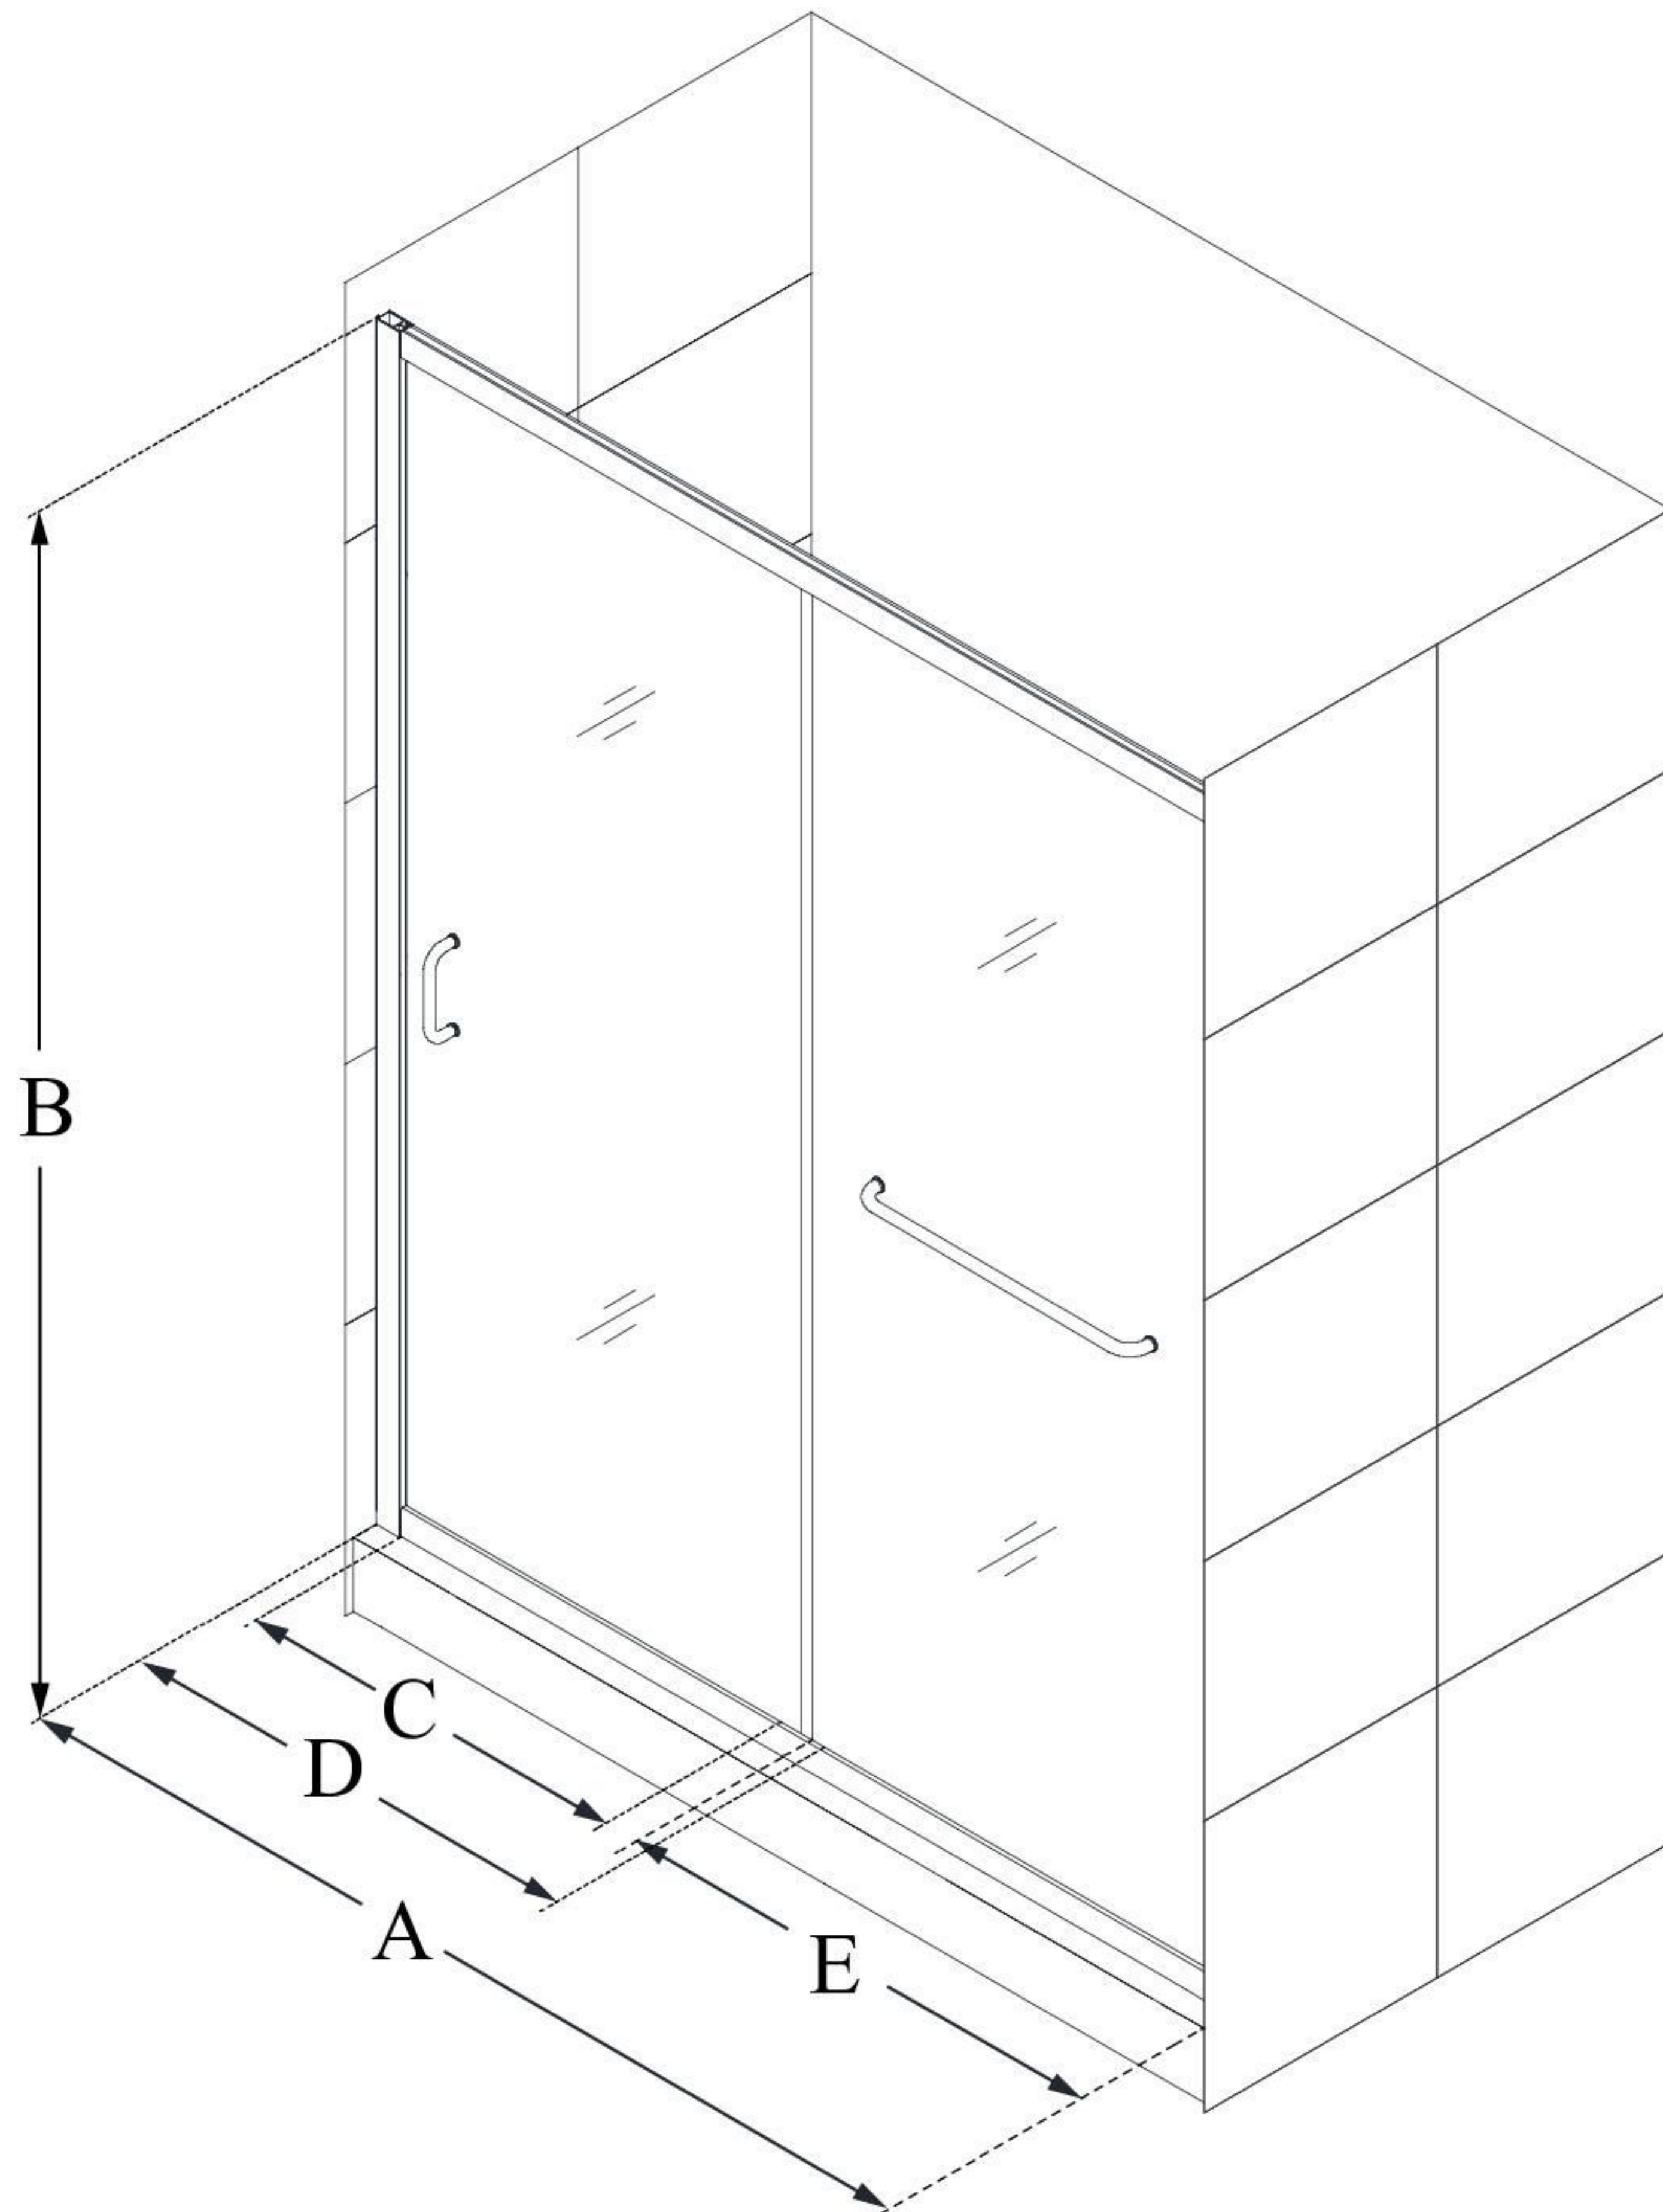

## **INFINITY-Z**

DreamLine Infinity-Z 56-60 in. W x  
72 in. H Frameless Sliding Shower  
Door, Frosted Glass

**SLIDING DOOR**

### **CONFIGURATION DIMENSIONS:**

**A: 56 - 60 in.**

MODEL WIDTH

**B: 72 in.**

MODEL HEIGHT

**C: 21 3/8 - 25 3/8 in.**

ACCESS WIDTH

**D: 31 1/4 in.**

DOOR WIDTH

**E: 28 3/8 in.**

INLINE PANEL WIDTH

DreamLine reserves the right to update or modify the hardware or materials pictured without prior notice for the purpose of product improvement and customer satisfaction.