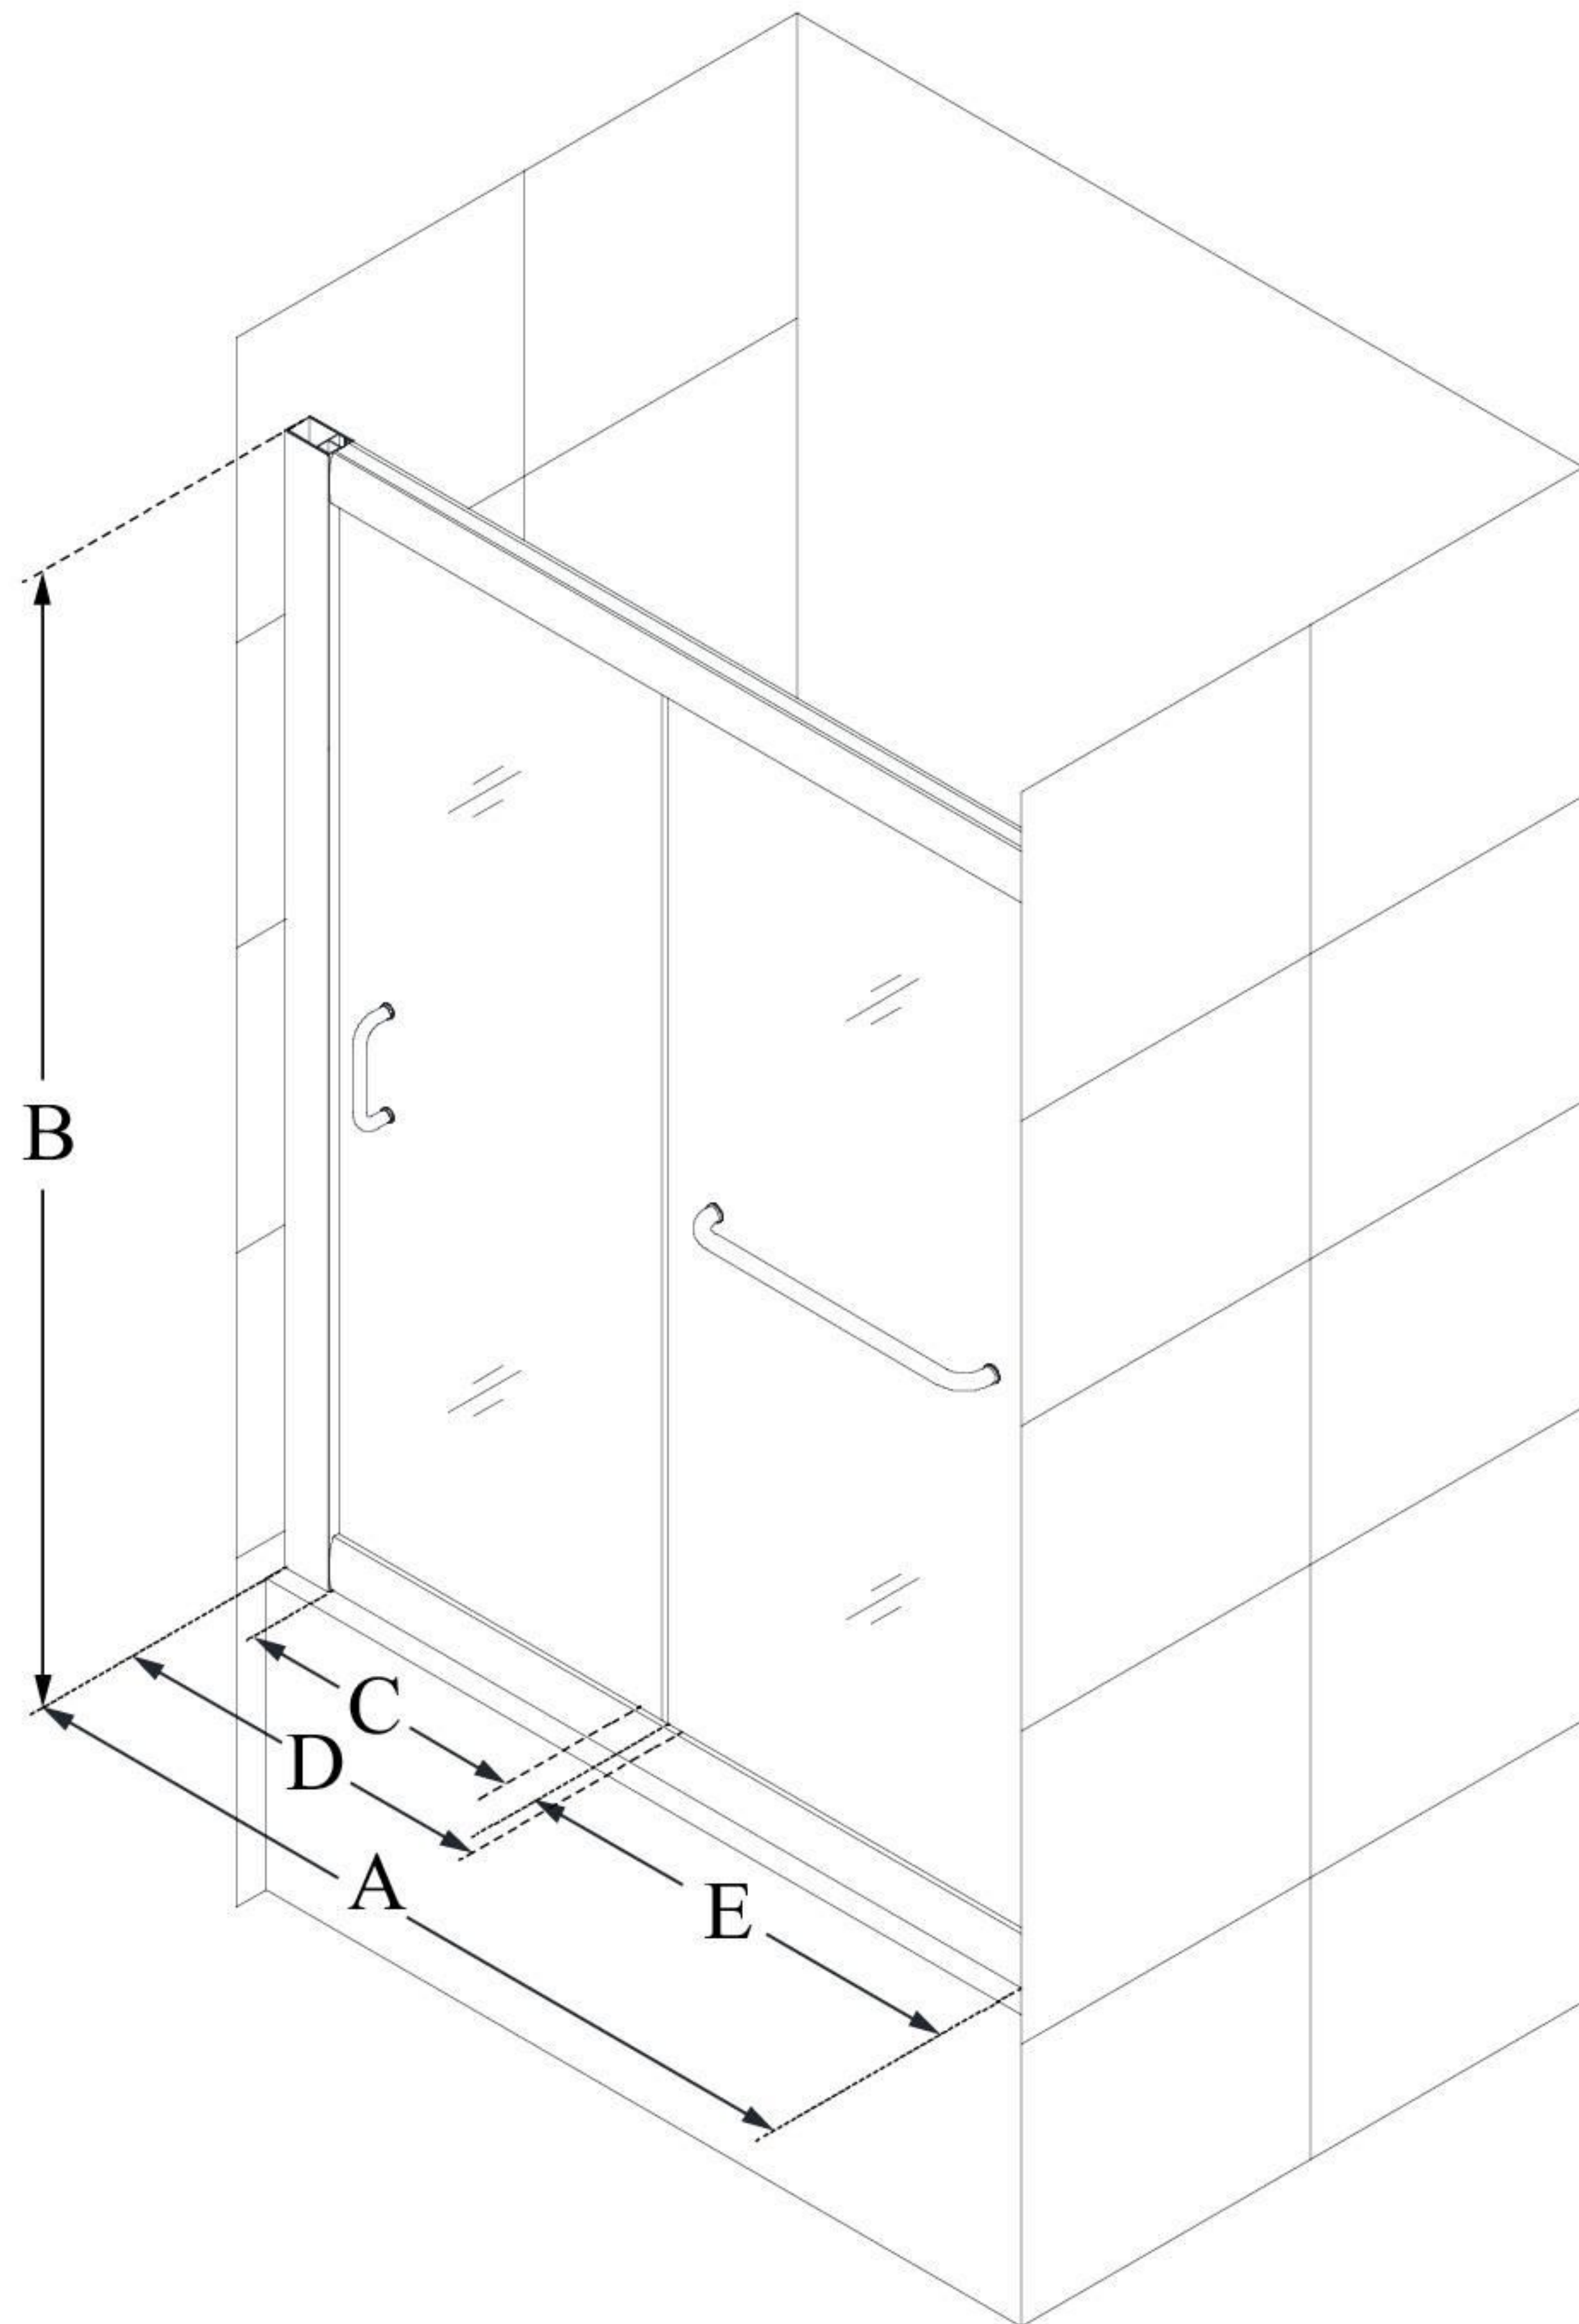

SHDR-0960580

INFINITY-Z

DreamLine Infinity-Z 56-60" W x
58" H Frameless Sliding Tub Door,
Clear Glass

SLIDING DOOR

CONFIGURATION DIMENSIONS:

A: 56 - 60"

MODEL WIDTH

B: 58"

MODEL HEIGHT

C: 21 3/8 - 25 3/8"

ACCESS WIDTH

D: 3 1/4"

DOOR WIDTH

E: 28 3/8"

INLINE PANEL WIDTH

DreamLine reserves the right to update or modify the hardware or materials pictured without prior notice for the purpose of product improvement and customer satisfaction.