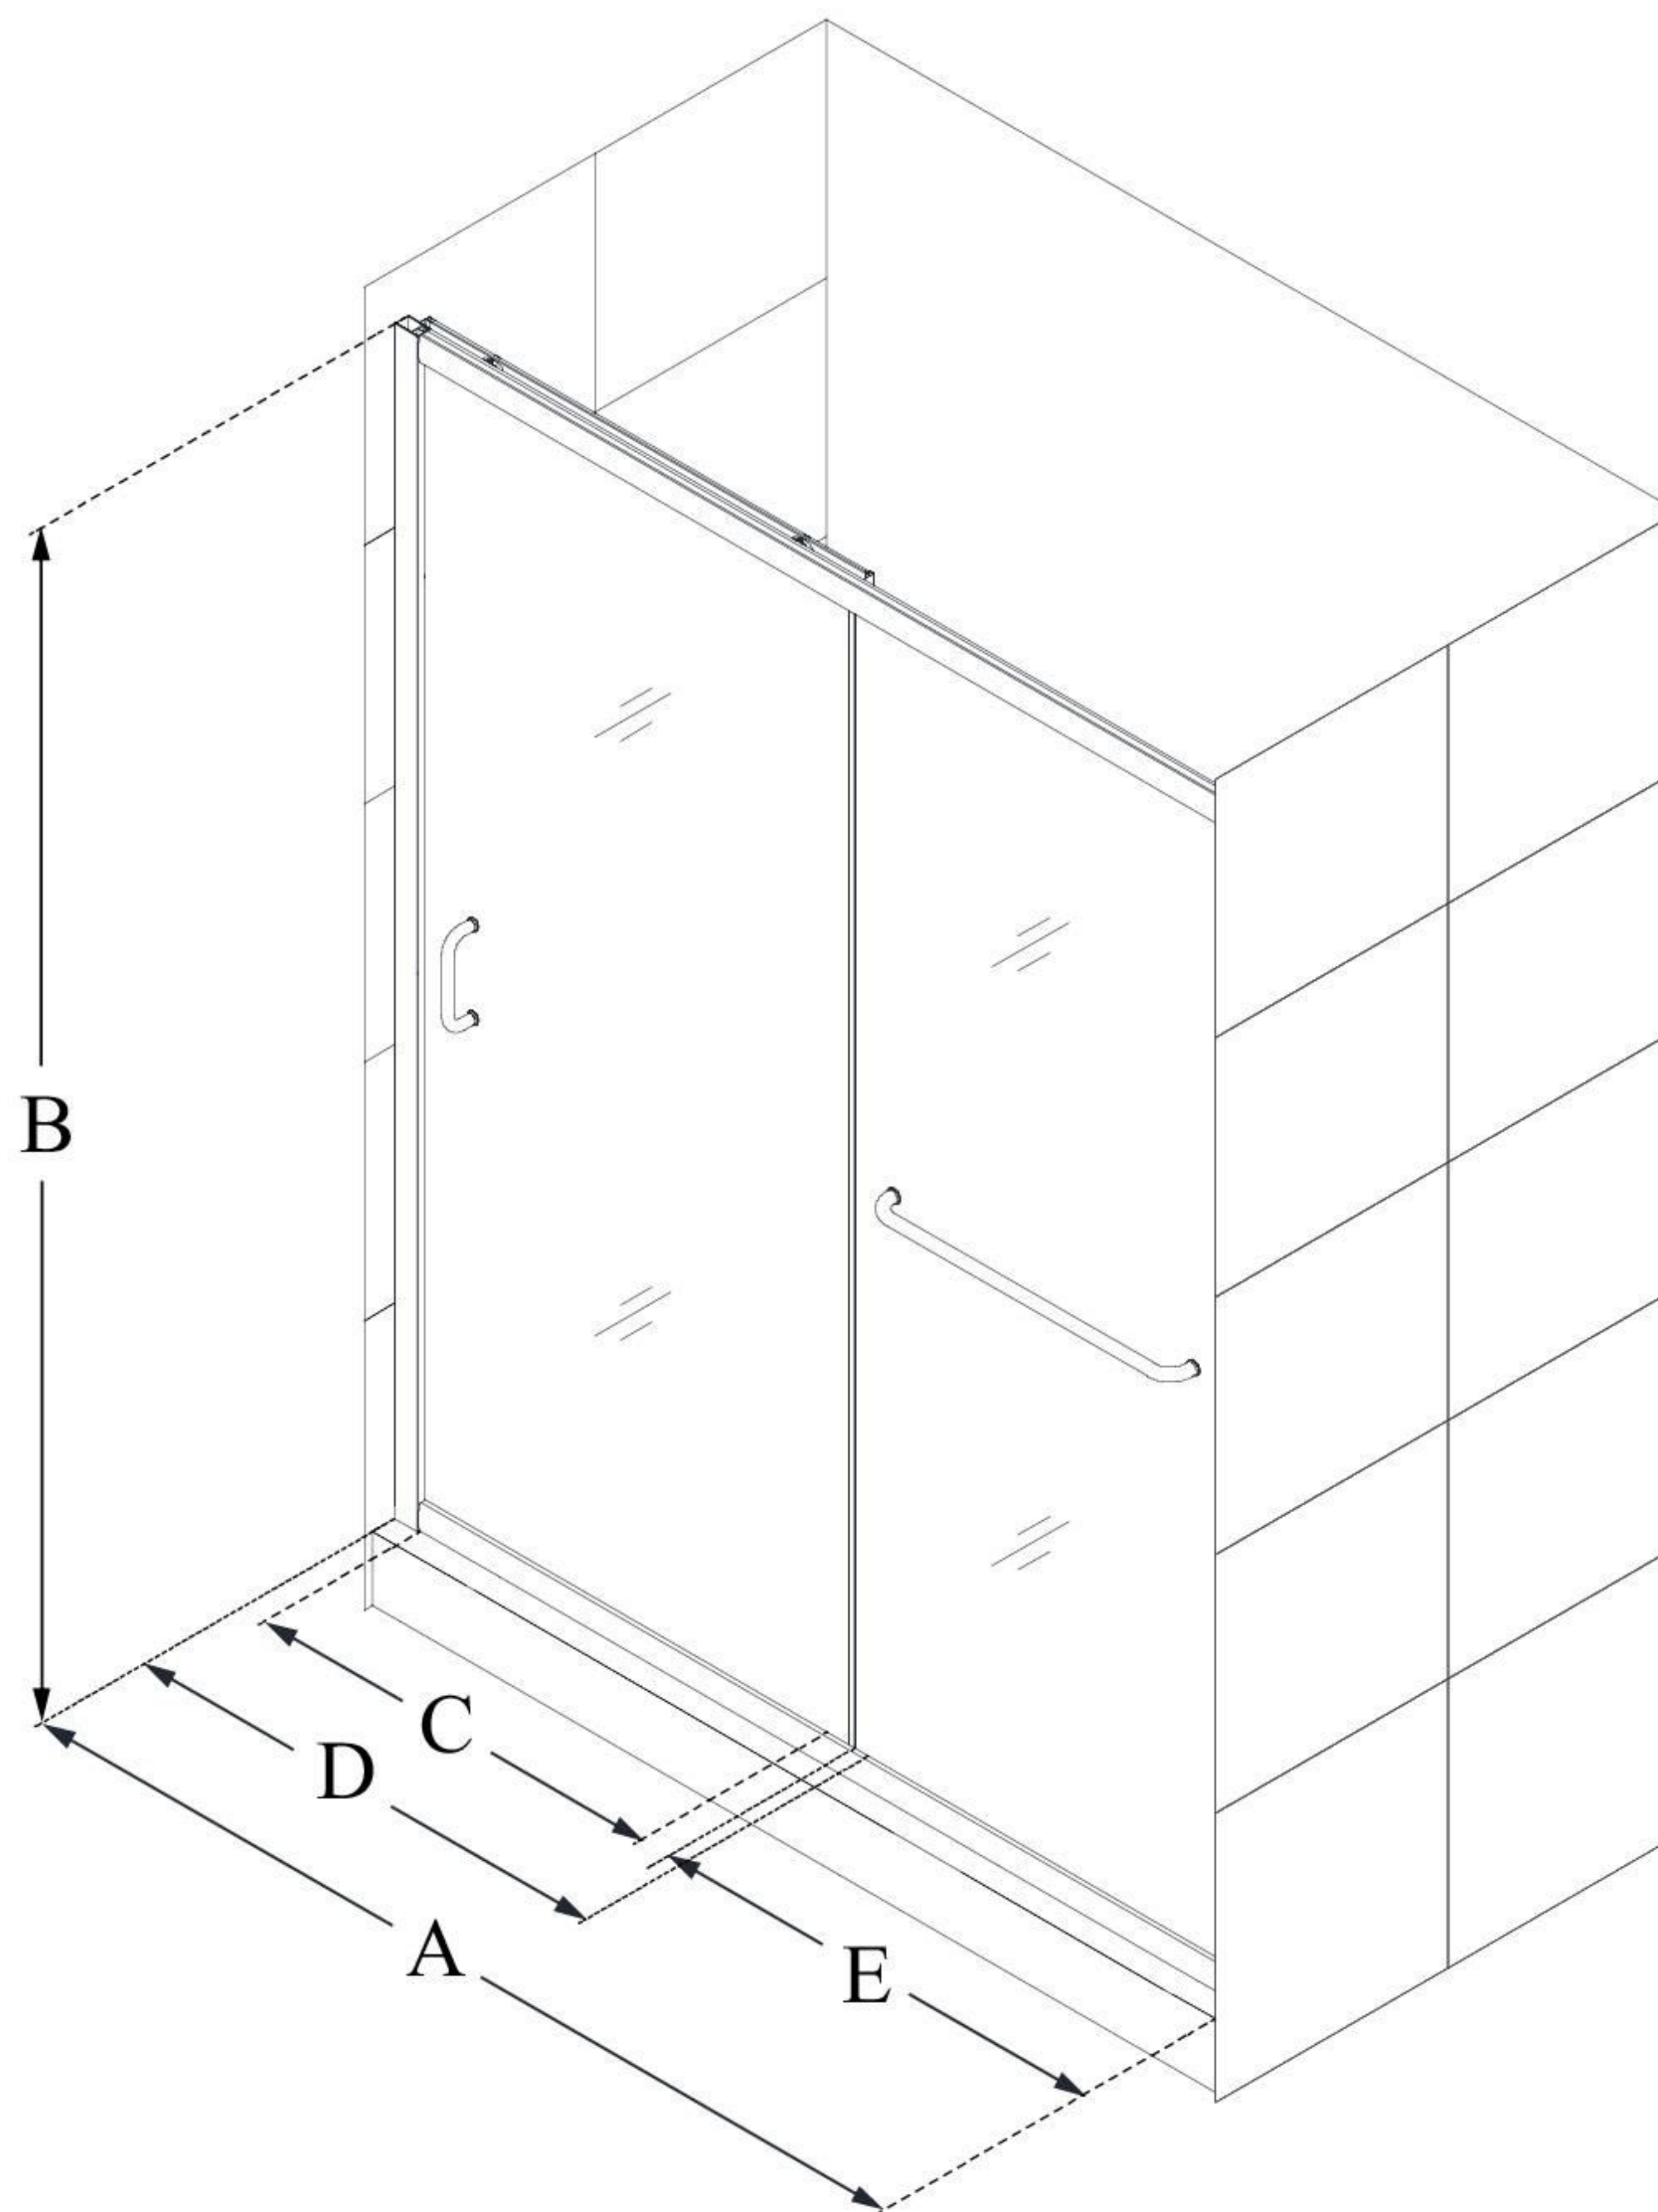

SHDR-0954720

INFINITY-Z

DreamLine Infinity-Z 50-54" W x
72" H Frameless Sliding Shower
Door, Clear Glass

SLIDING DOOR

CONFIGURATION DIMENSIONS:

A: 50 - 54"

MODEL WIDTH

B: 72"

MODEL HEIGHT

C: 18 3/8 - 22 3/8"

ACCESS WIDTH

D: 28 1/4"

DOOR WIDTH

E: 25 3/8"

INLINE PANEL WIDTH

DreamLine reserves the right to update or modify the hardware or materials pictured without prior notice for the purpose of product improvement and customer satisfaction.