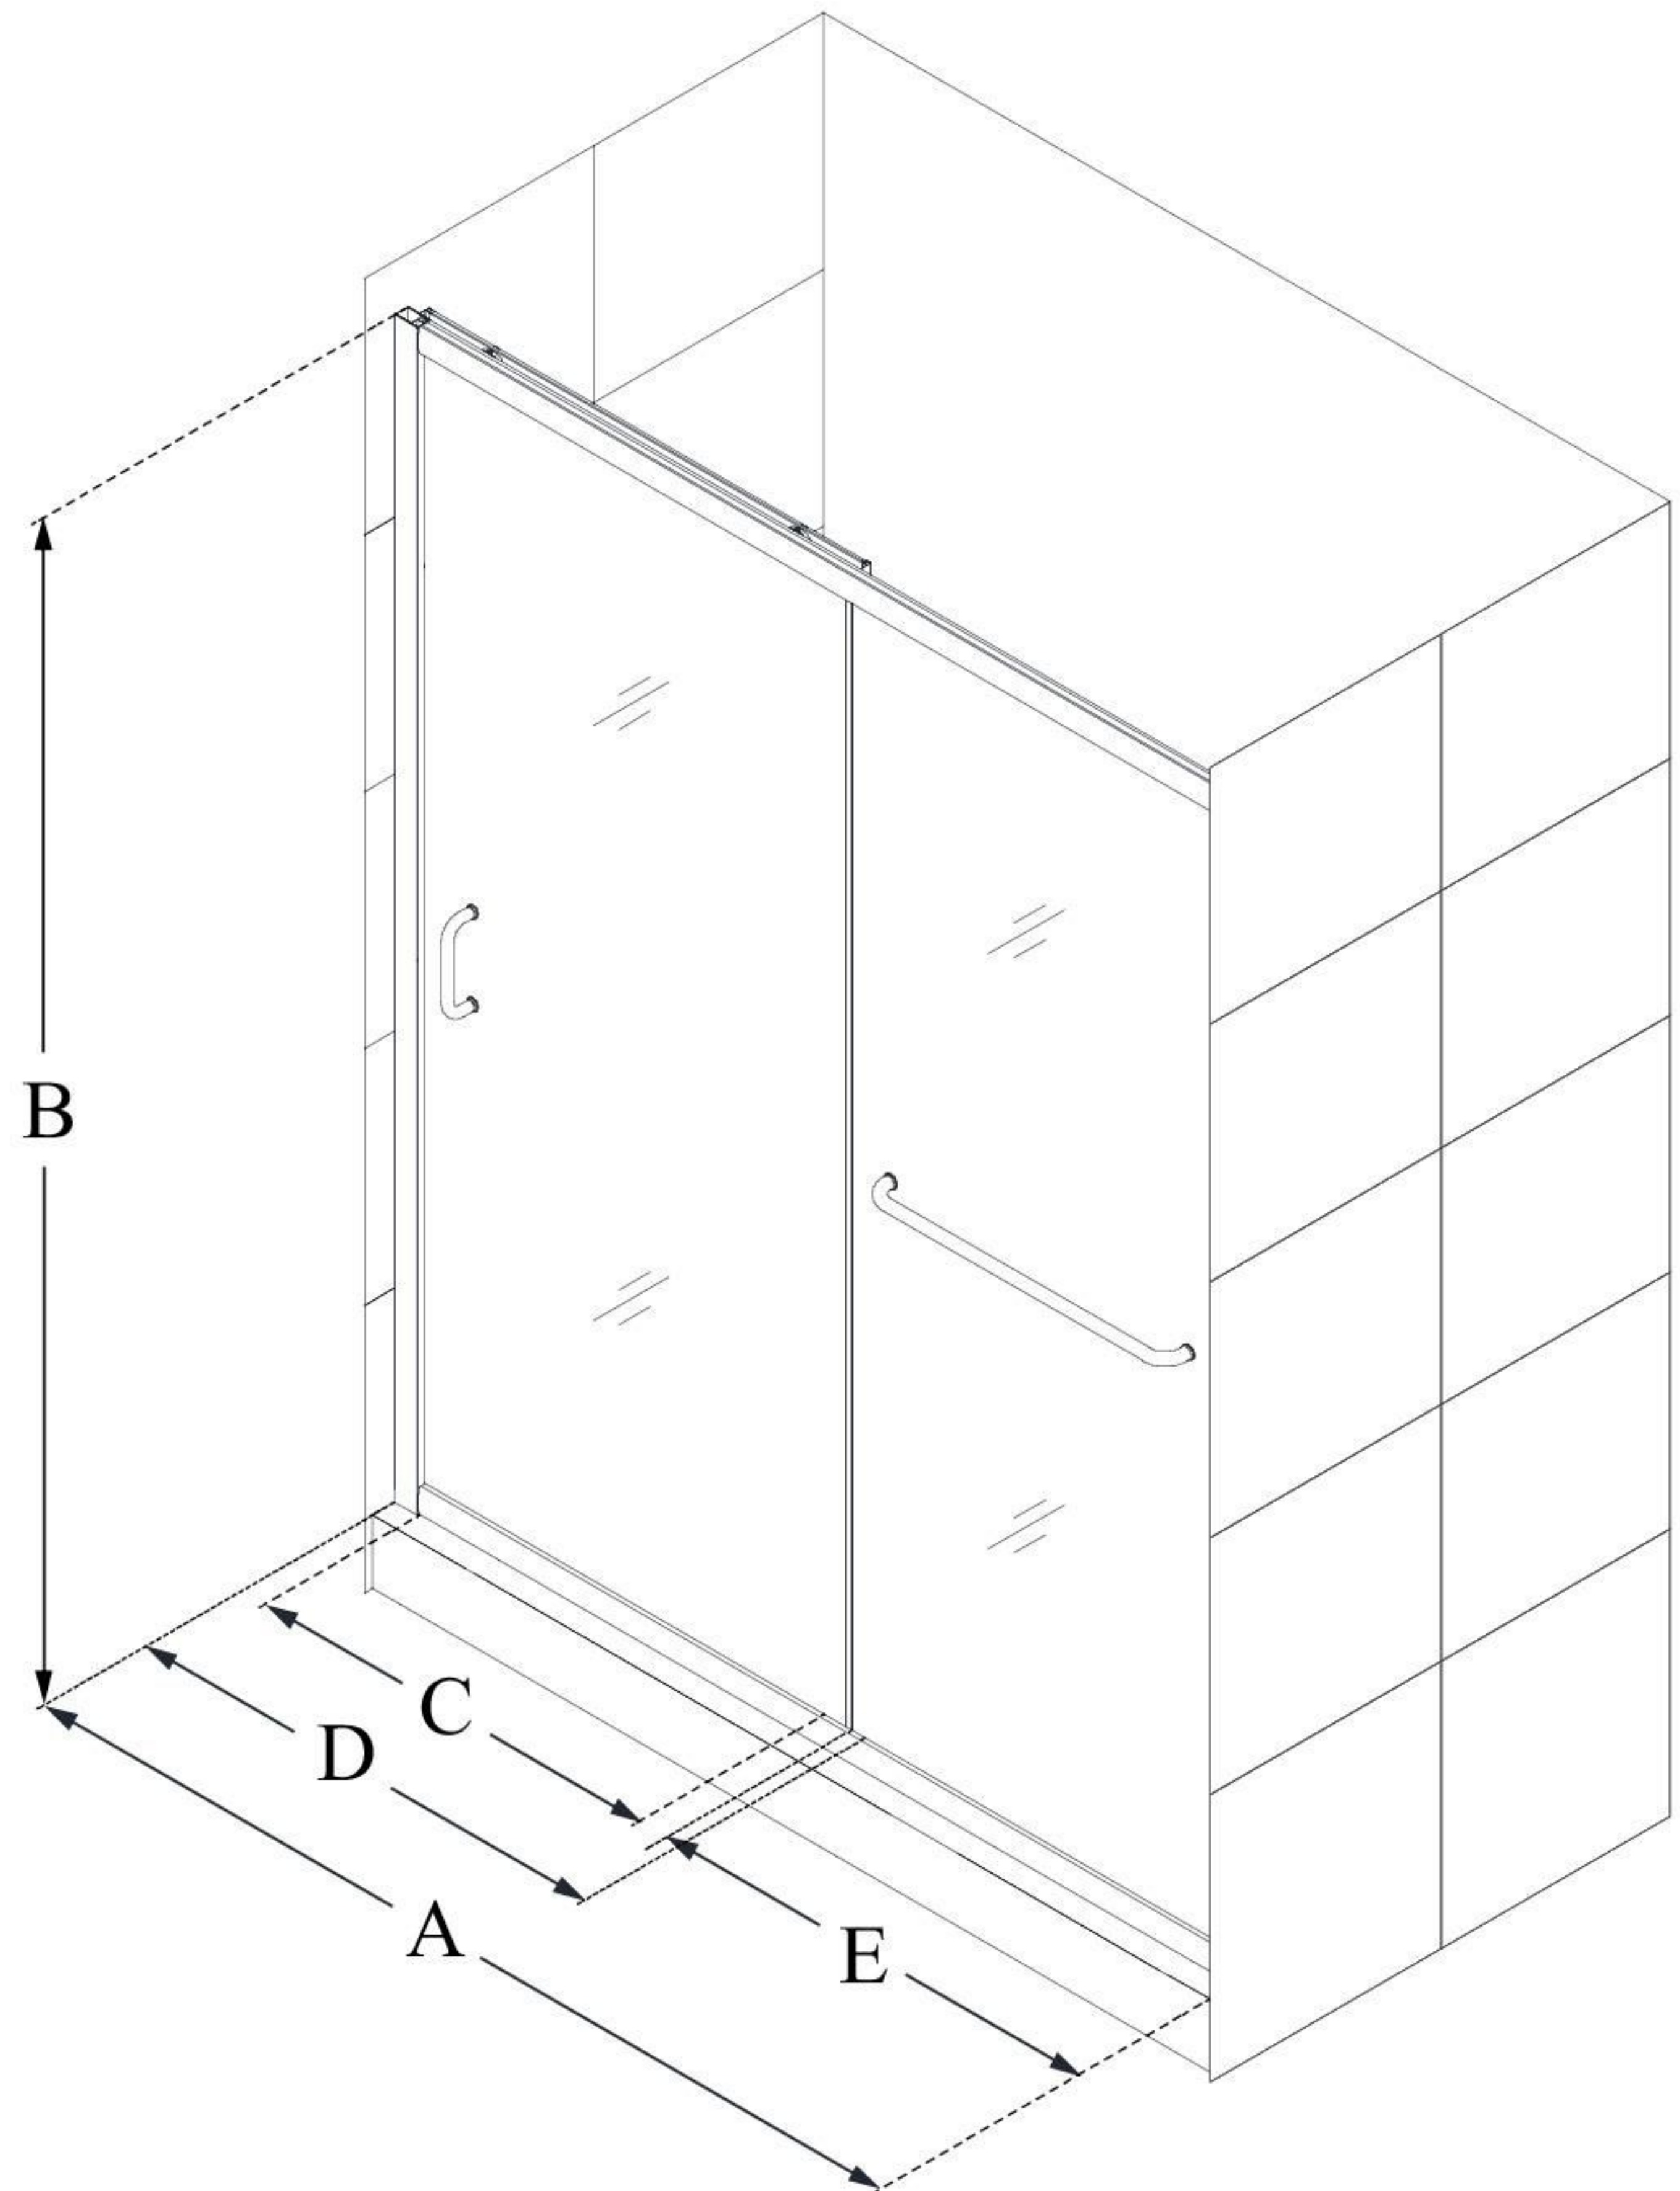

SHDR-0948720

INFINITY-Z

DreamLine Infinity-Z 44-48" W x
72" H Frameless Sliding Shower
Door, Clear Glass

SLIDING DOOR

CONFIGURATION DIMENSIONS:

A: 44 - 48"

MODEL WIDTH

B: 72"

MODEL HEIGHT

C: 15 - 19"

ACCESS WIDTH

D: 24 7/8"

DOOR WIDTH

E: 22 3/4"

INLINE PANEL WIDTH

DreamLine reserves the right to update or modify the hardware or materials pictured without prior notice for the purpose of product improvement and customer satisfaction.