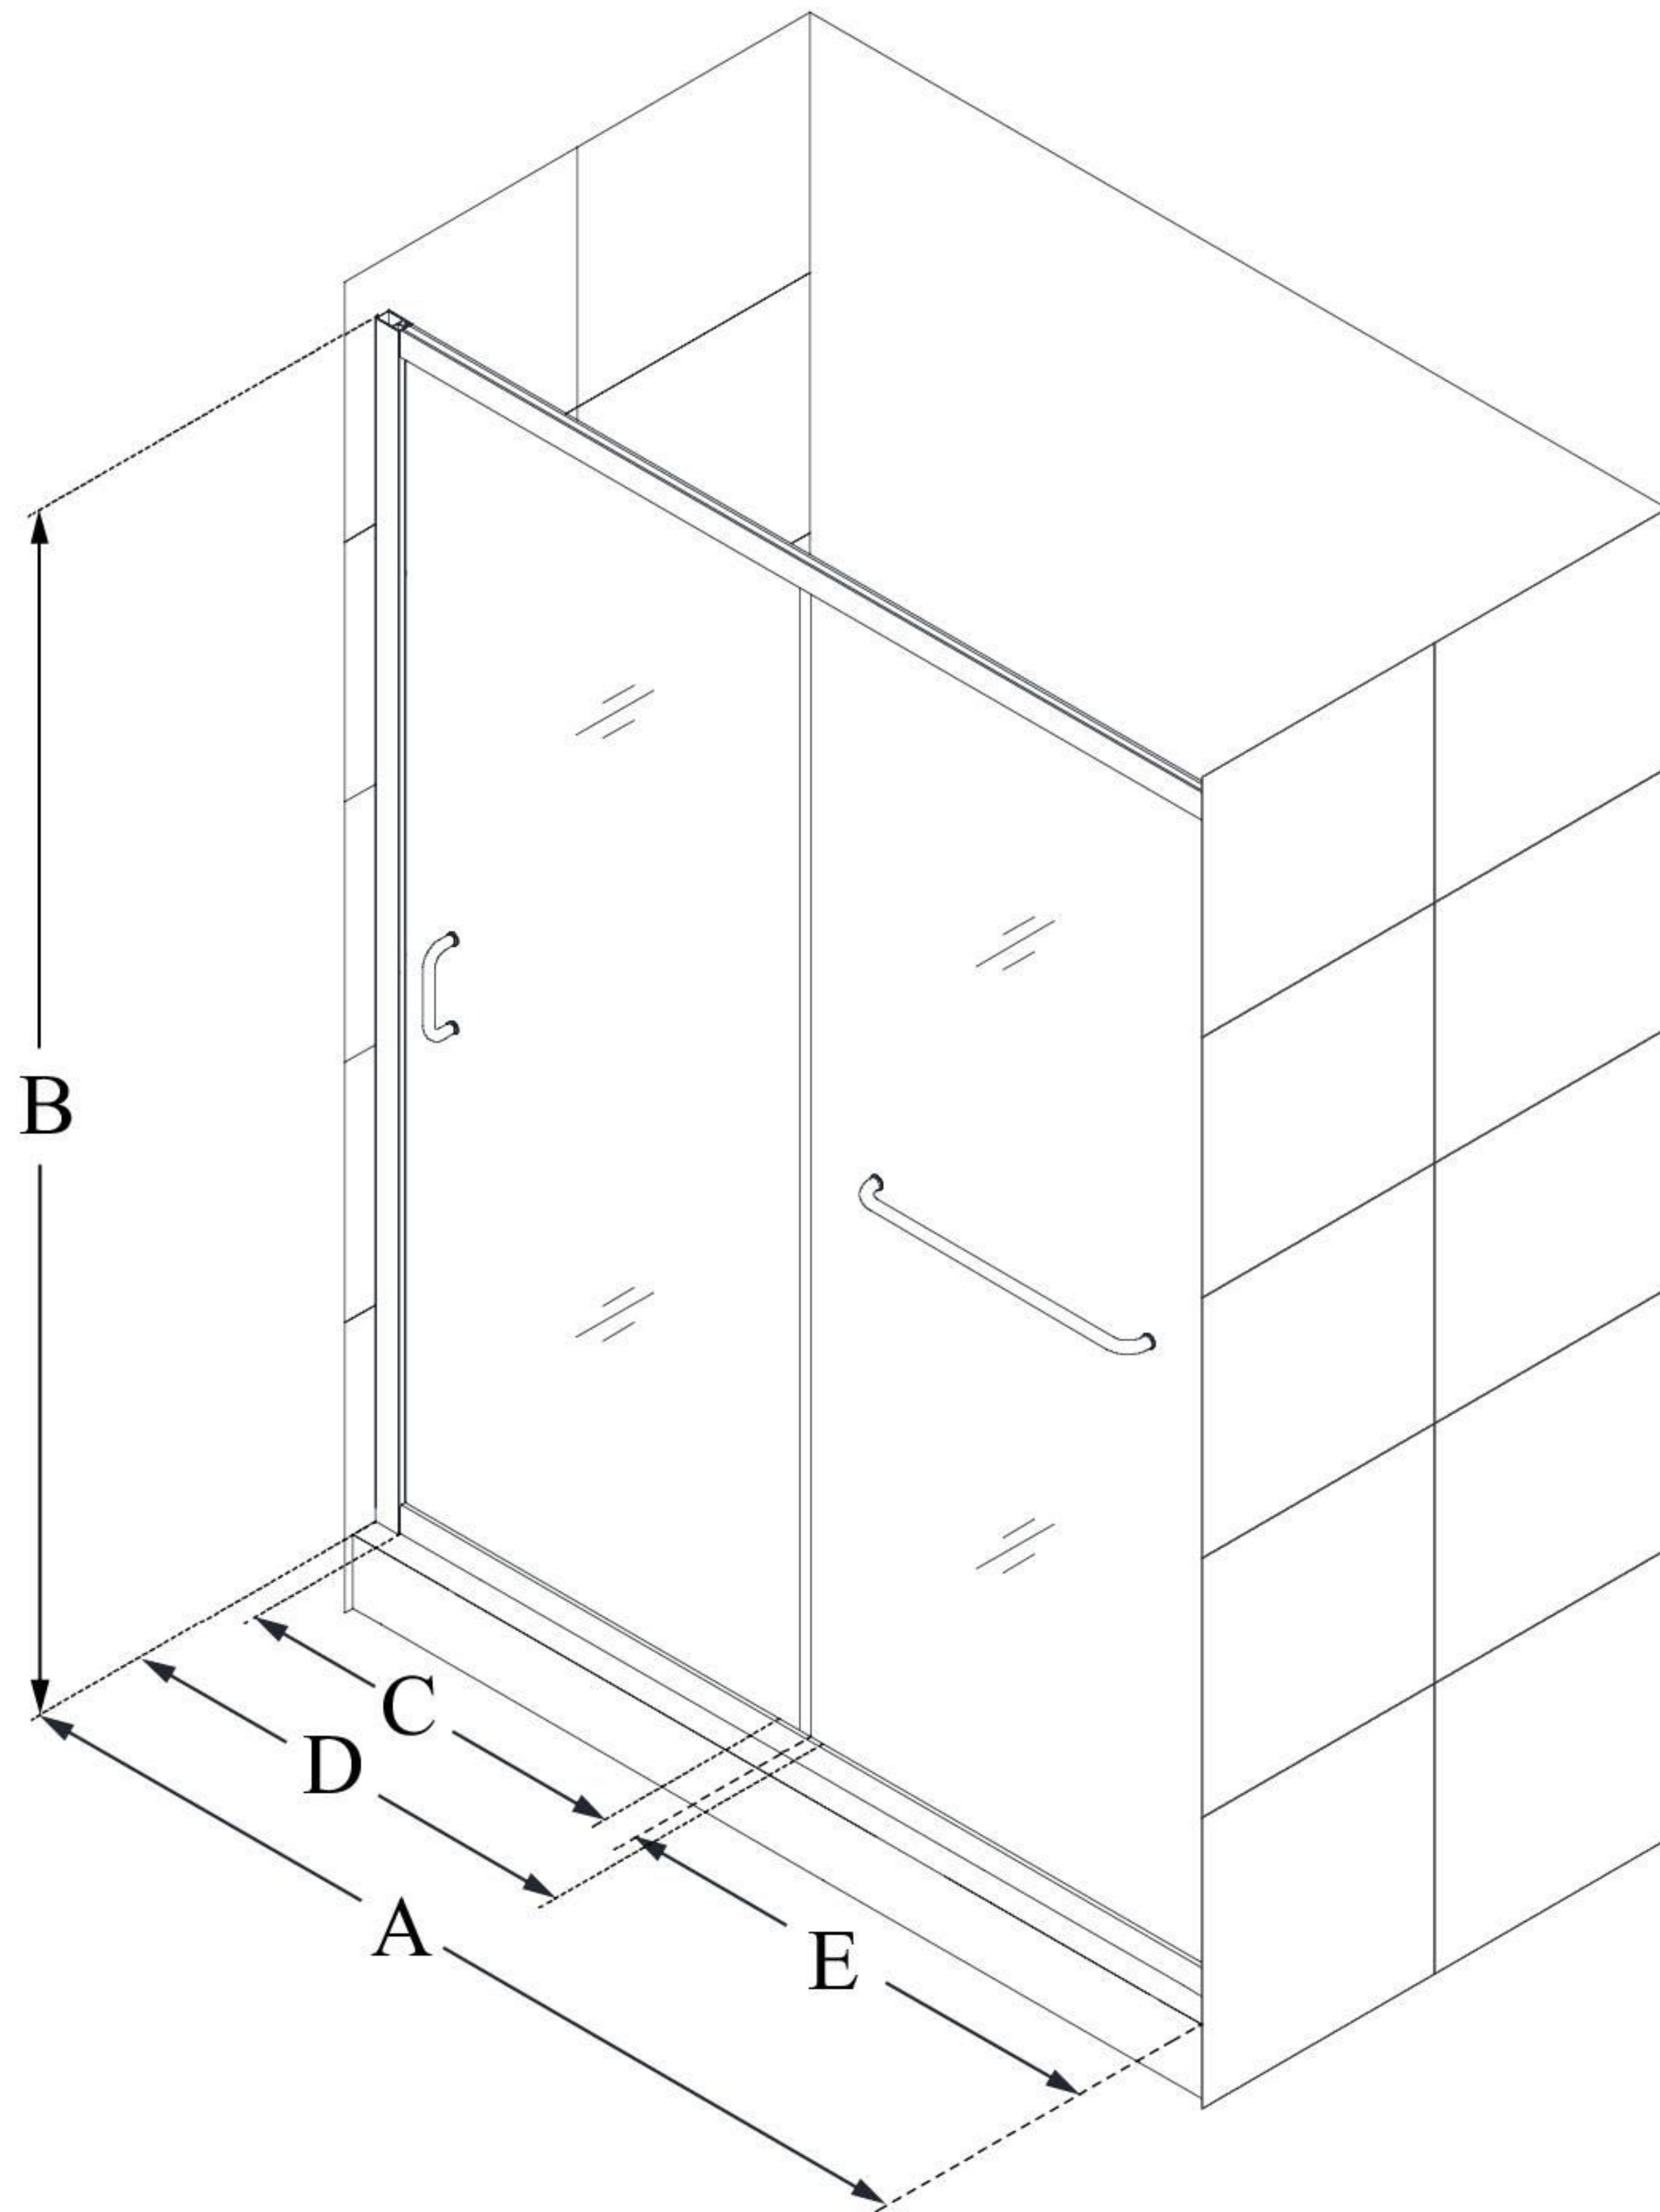

## **INFINITY-Z**

DreamLine Infinity-Z 44-48 in. W x  
72 in. H Frameless Sliding Shower  
Door, Frosted Glass

**SLIDING DOOR**

### **CONFIGURATION DIMENSIONS:**

**A: 44 - 48 in.**

MODEL WIDTH

**B: 72 in.**

MODEL HEIGHT

**C: 15 - 19 in.**

ACCESS WIDTH

**D: 24 7/8 in.**

DOOR WIDTH

**E: 22 3/4 in.**

INLINE PANEL WIDTH

DreamLine reserves the right to update or modify the hardware or materials pictured without prior notice for the purpose of product improvement and customer satisfaction.