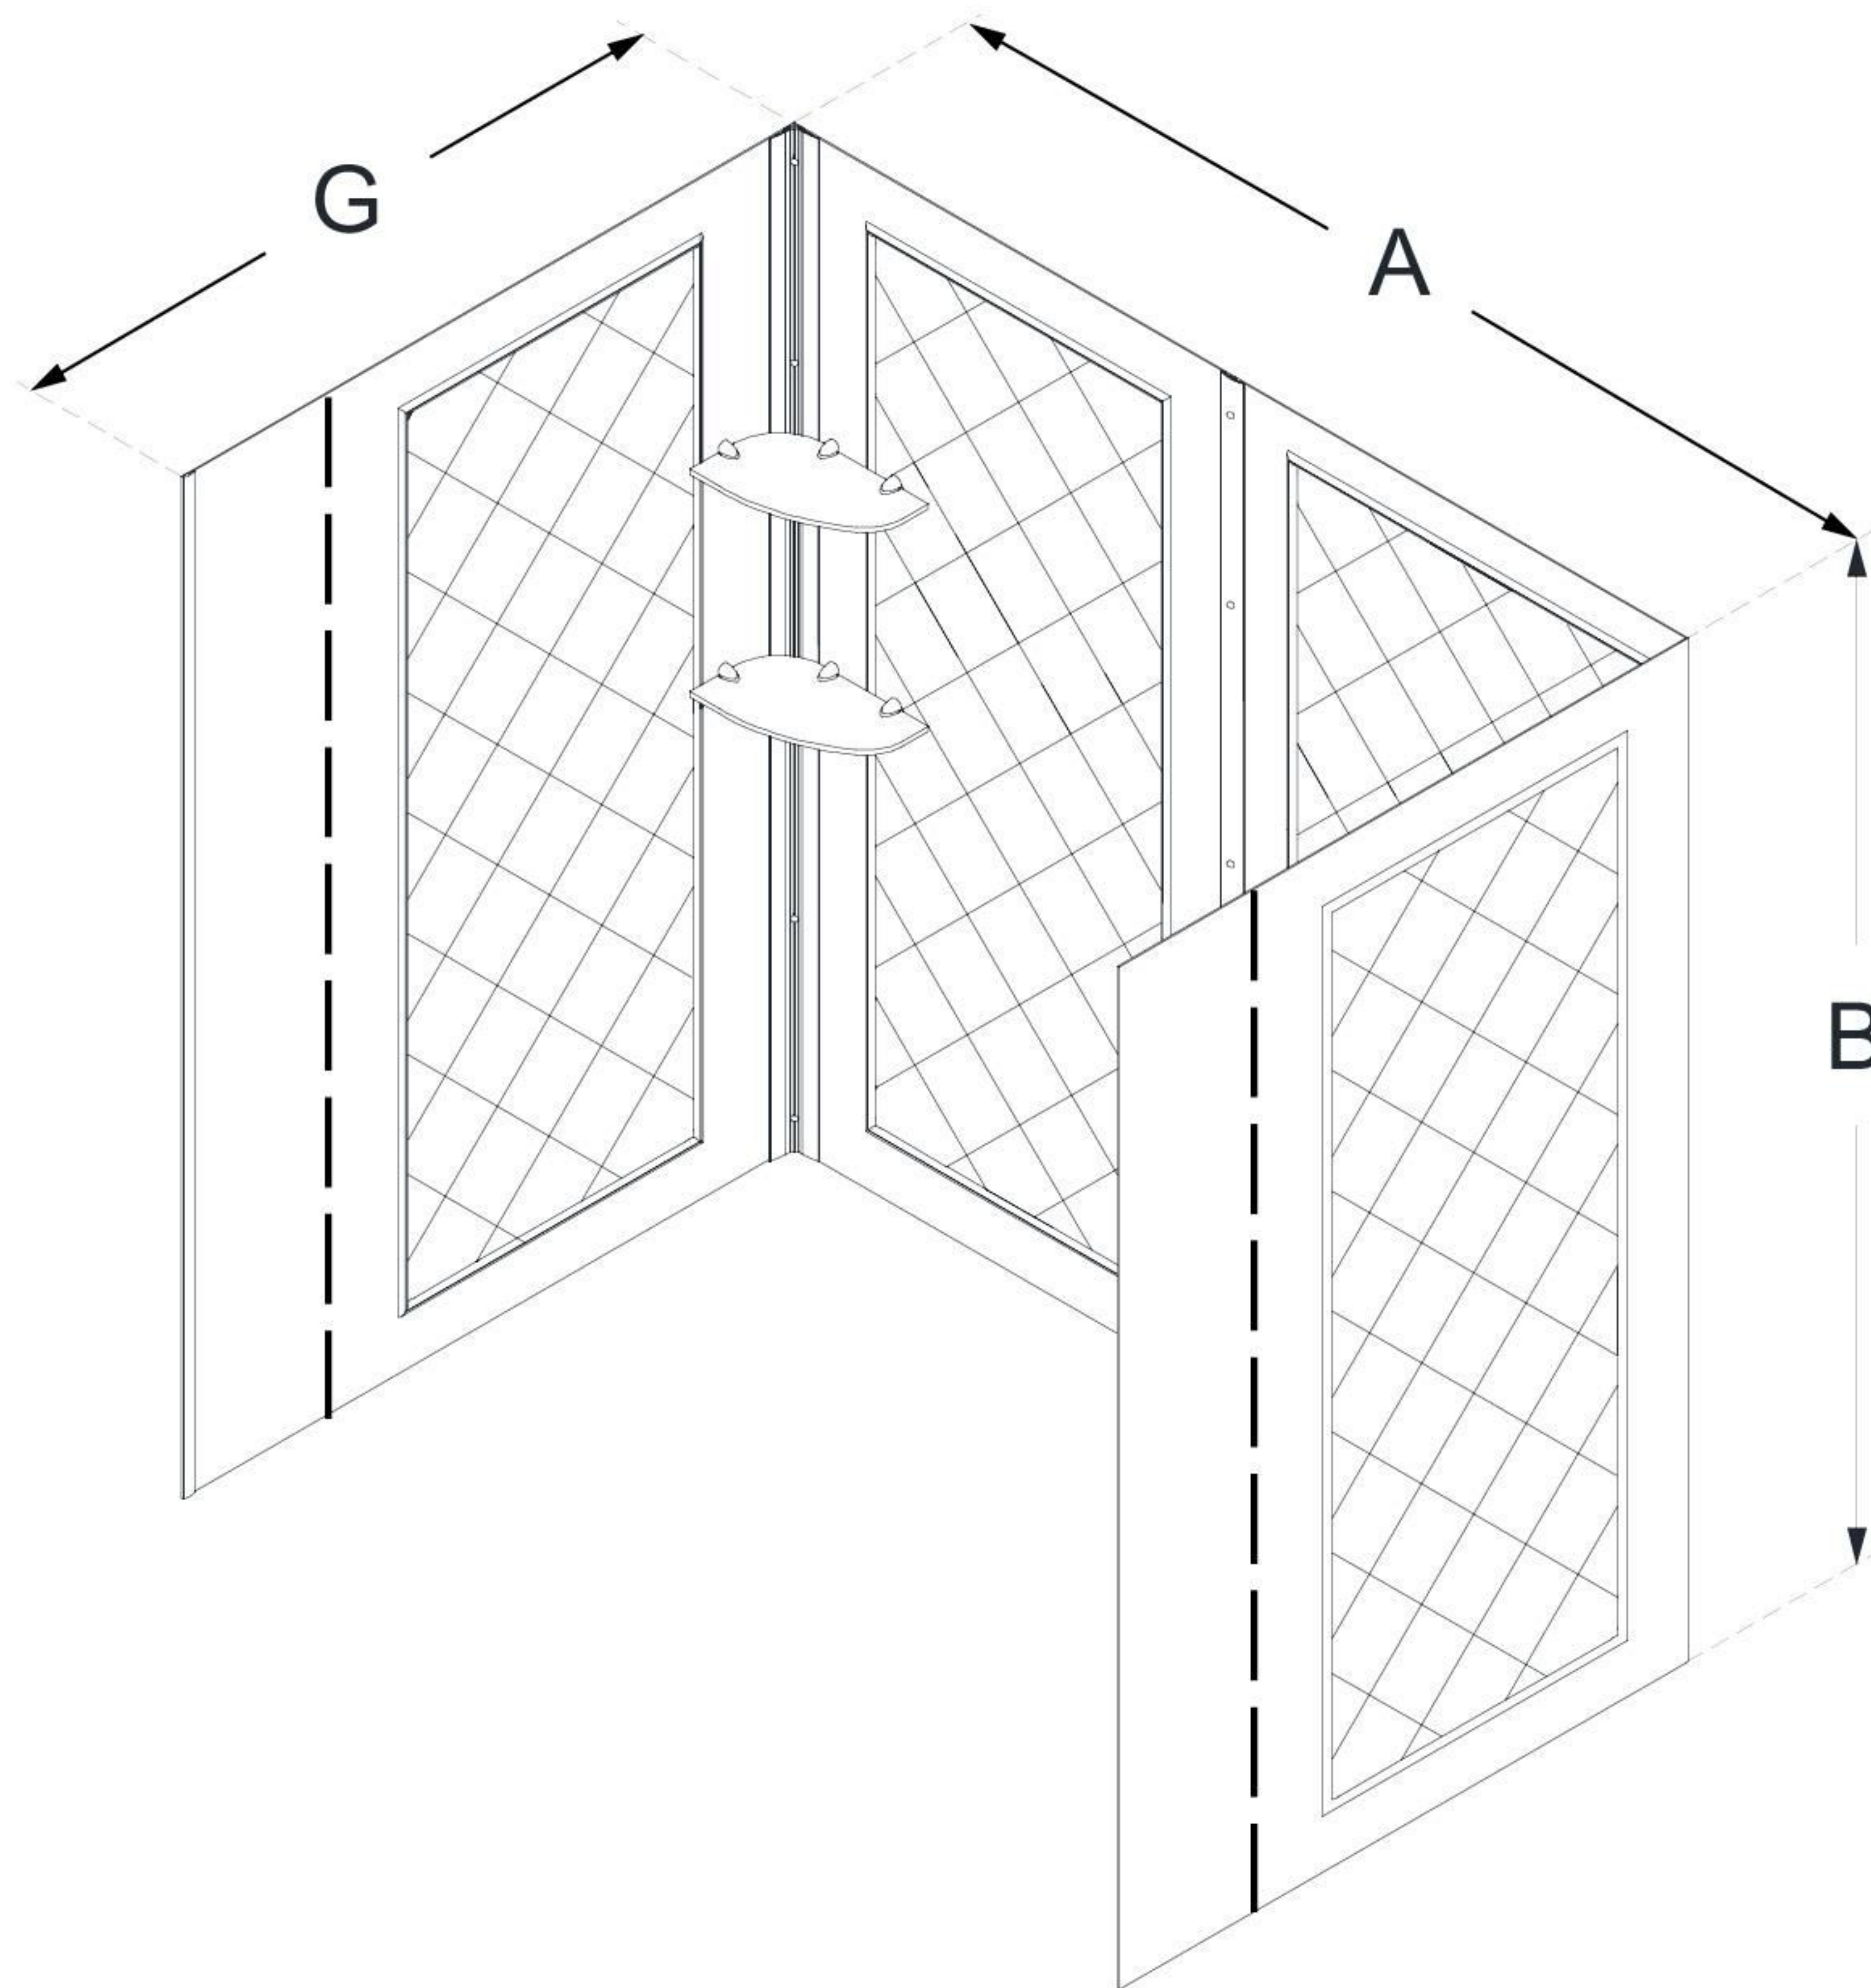

SHBW-1360603-01

QWALL-TUB

DreamLine QWALL-Tub 56-60 in.
W x 28-32 in. D x 60 in. H Acrylic
Backwall Kit

INSTALLATION TYPE:

ALCOVE

CONFIGURATION DIMENSIONS:

A: 56 -60 in.

MODEL WIDTH

G: 28 - 32 in.

MODEL DEPTH

B: 60 in.

MODEL HEIGHT

DreamLine reserves the right to update or modify the hardware or materials pictured without prior notice for the purpose of product improvement and customer satisfaction.