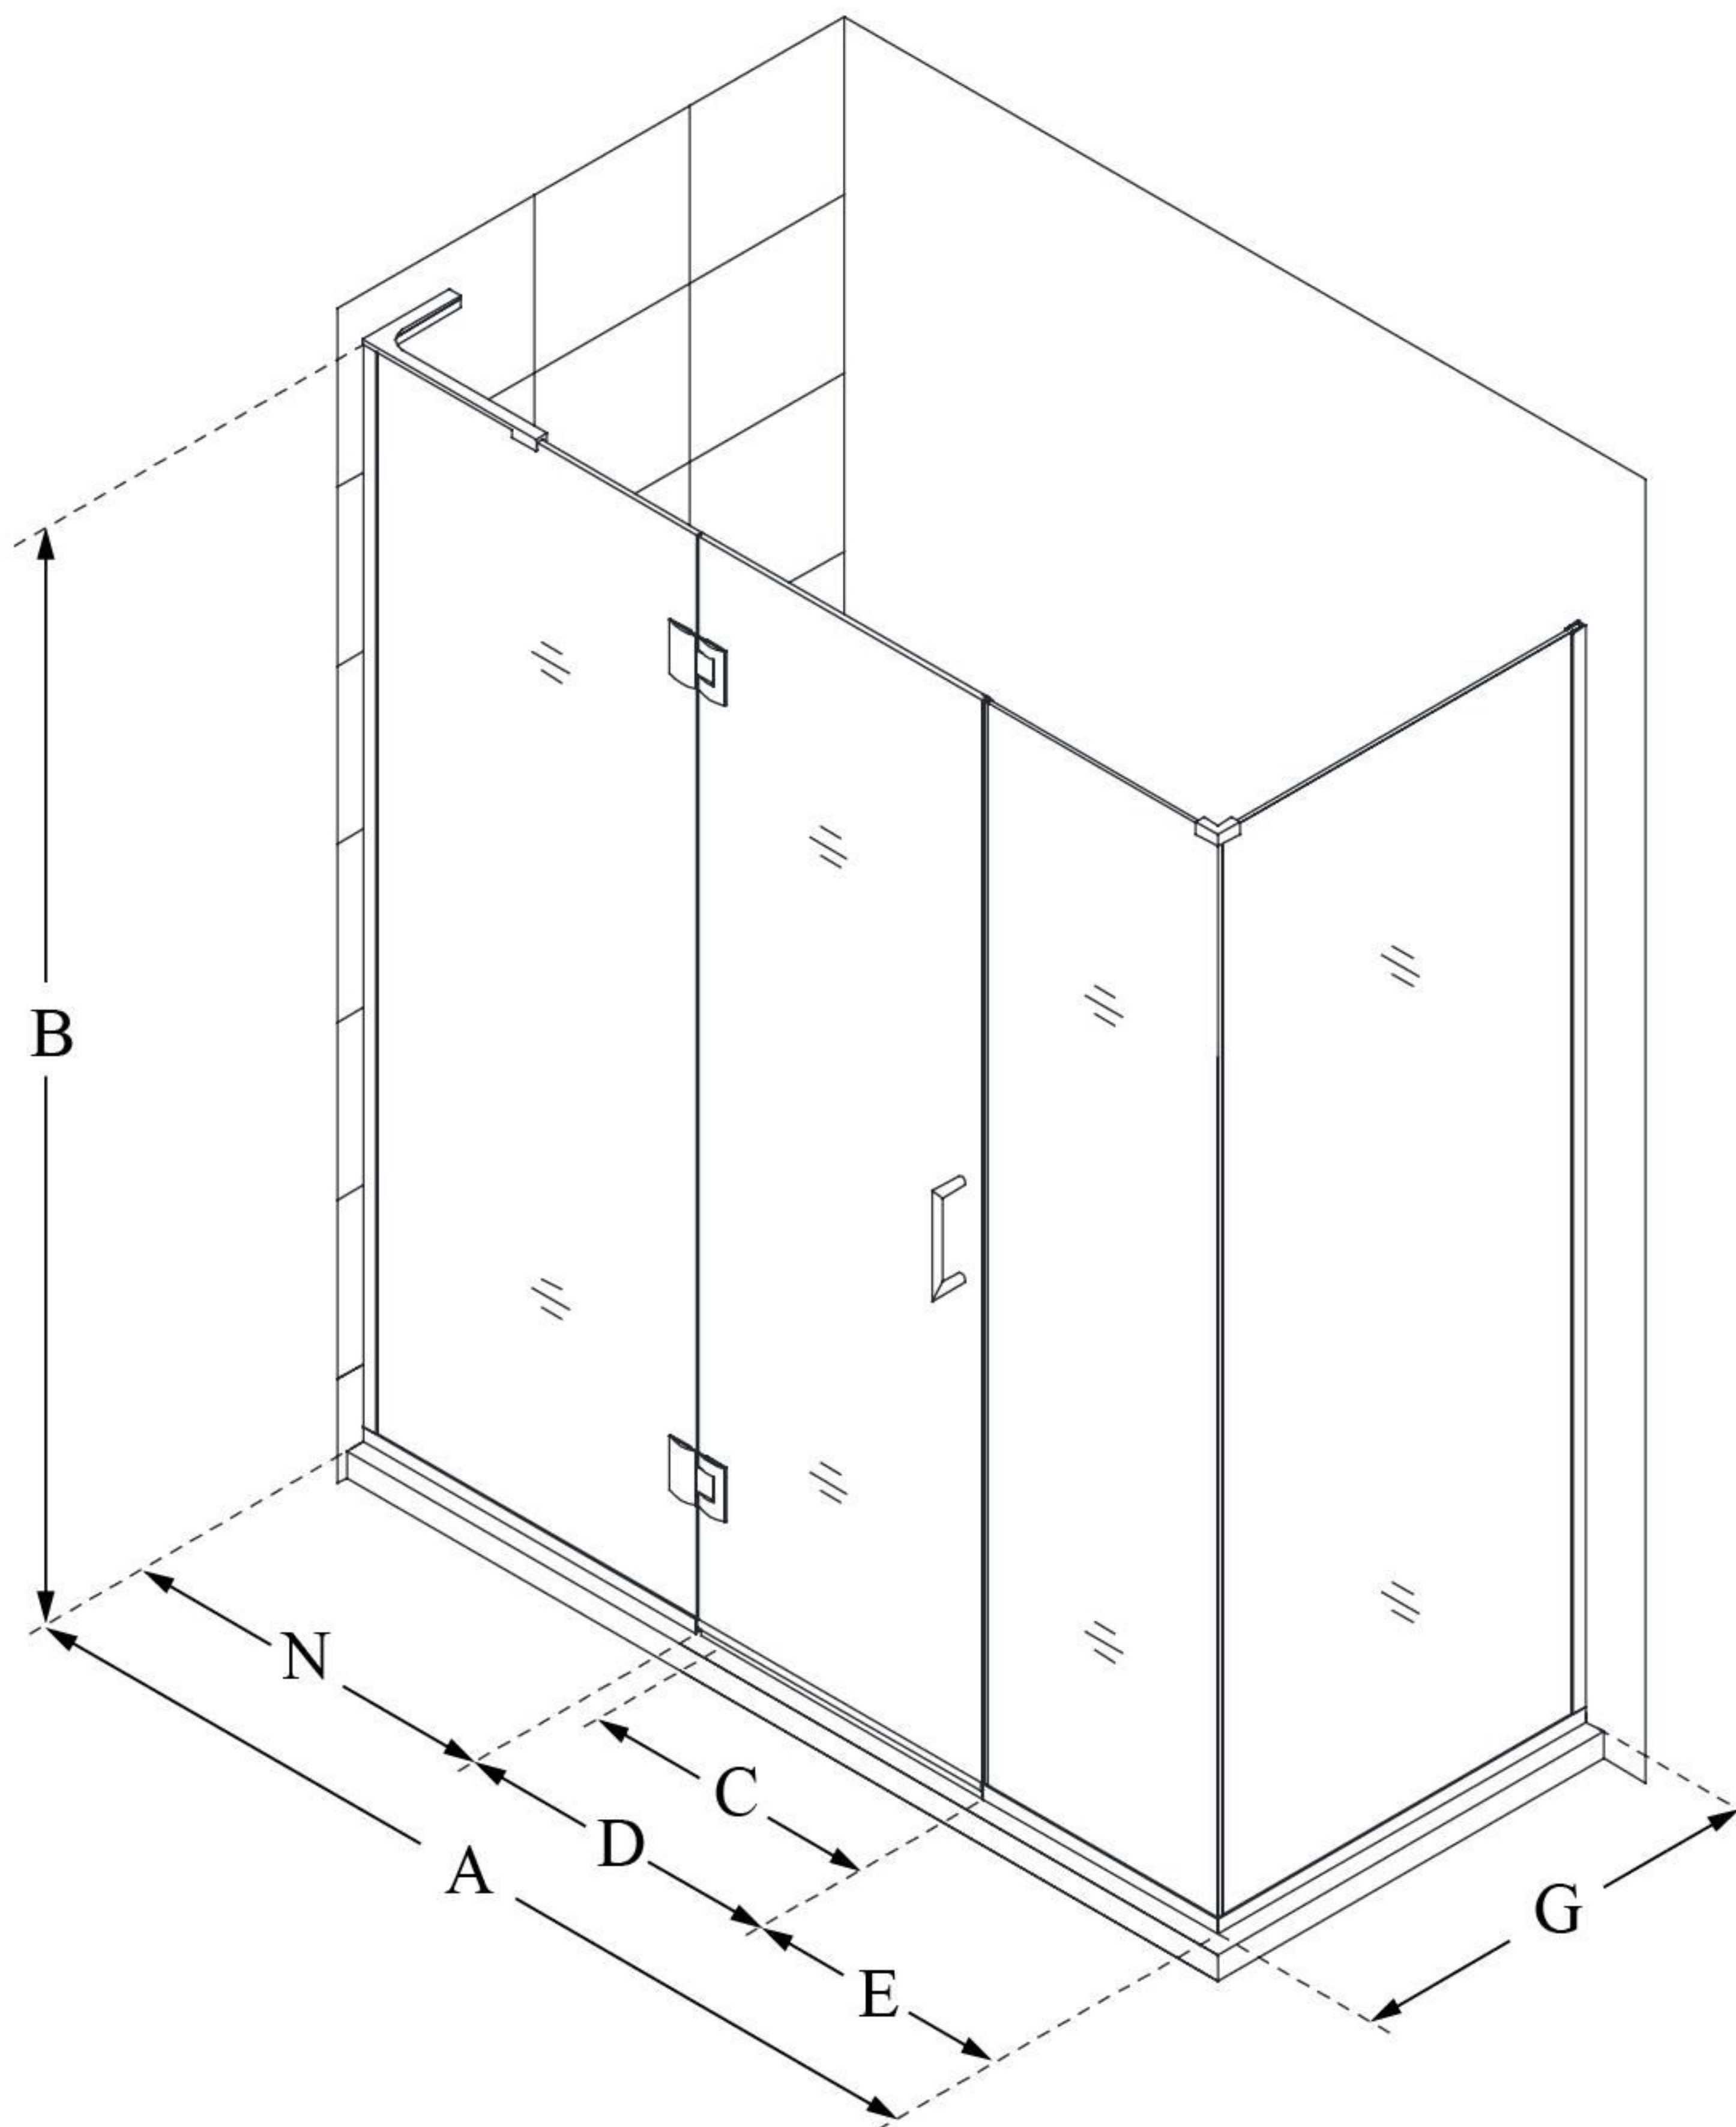

E32614534

UNIDOOR-X

DreamLine Unidoor-X 64 1/2" W
x 34 3/8" D x 72" H Frameless
Hinged Shower Enclosure, Clear
Glass

SWING DOOR

CONFIGURATION DIMENSIONS:

A: 64 1/2"

MODEL WIDTH

B: 72"

MODEL HEIGHT

C: 25"

ACCESS WIDTH

D: 26"

DOOR WIDTH

E: 14 1/2"

INLINE PANEL WIDTH

G: 34 3/8"

RETURN PANEL WIDTH

N: 24"

HINGE PANEL WIDTH

DreamLine reserves the right to update or modify the hardware or materials pictured without prior notice for the purpose of product improvement and customer satisfaction.