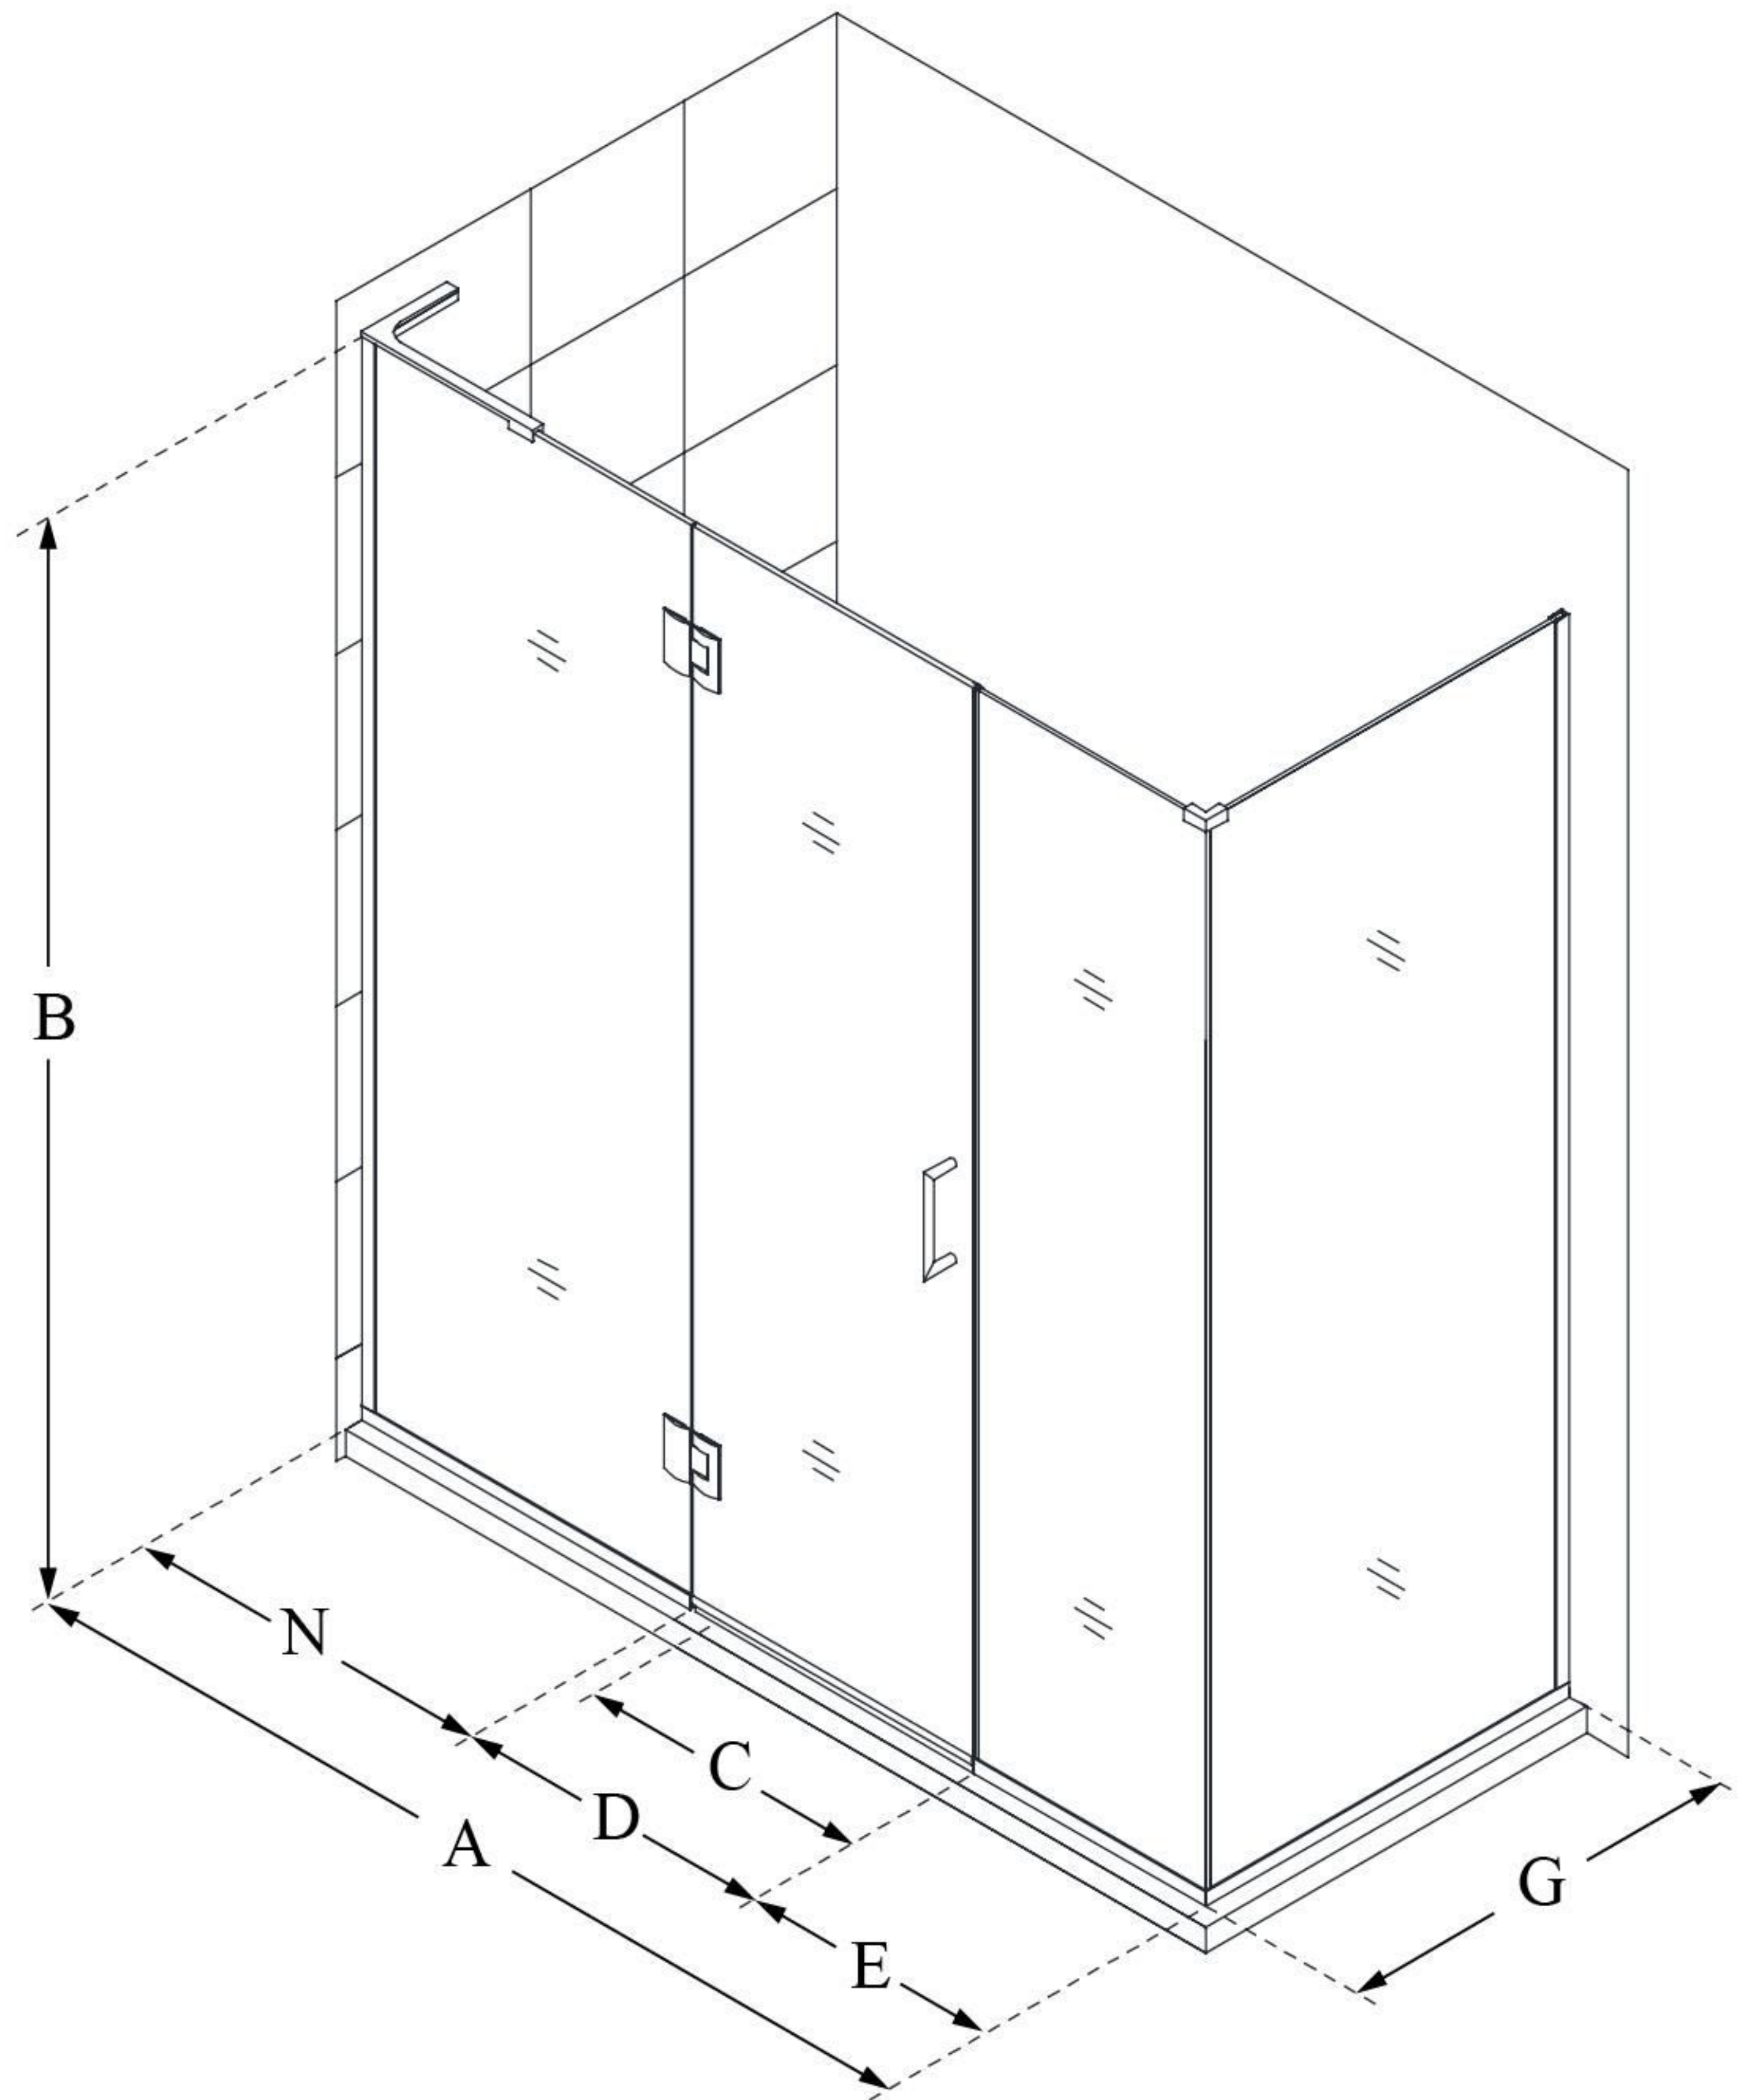

## UNIDOOR-X

DreamLine Unidoor-X 63 1/2" W  
x 34 3/8" D x 72" H Frameless  
Hinged Shower Enclosure, Clear  
Glass

**SWING DOOR**

### CONFIGURATION DIMENSIONS:

**A: 63 1/2"**

MODEL WIDTH

**B: 72"**

MODEL HEIGHT

**C: 24"**

ACCESS WIDTH

**D: 25"**

DOOR WIDTH

**E: 14 1/2"**

INLINE PANEL WIDTH

**G: 34 3/8"**

RETURN PANEL WIDTH

**N: 24"**

HINGE PANEL WIDTH

DreamLine reserves the right to update or modify the hardware or materials pictured without prior notice for the purpose of product improvement and customer satisfaction.