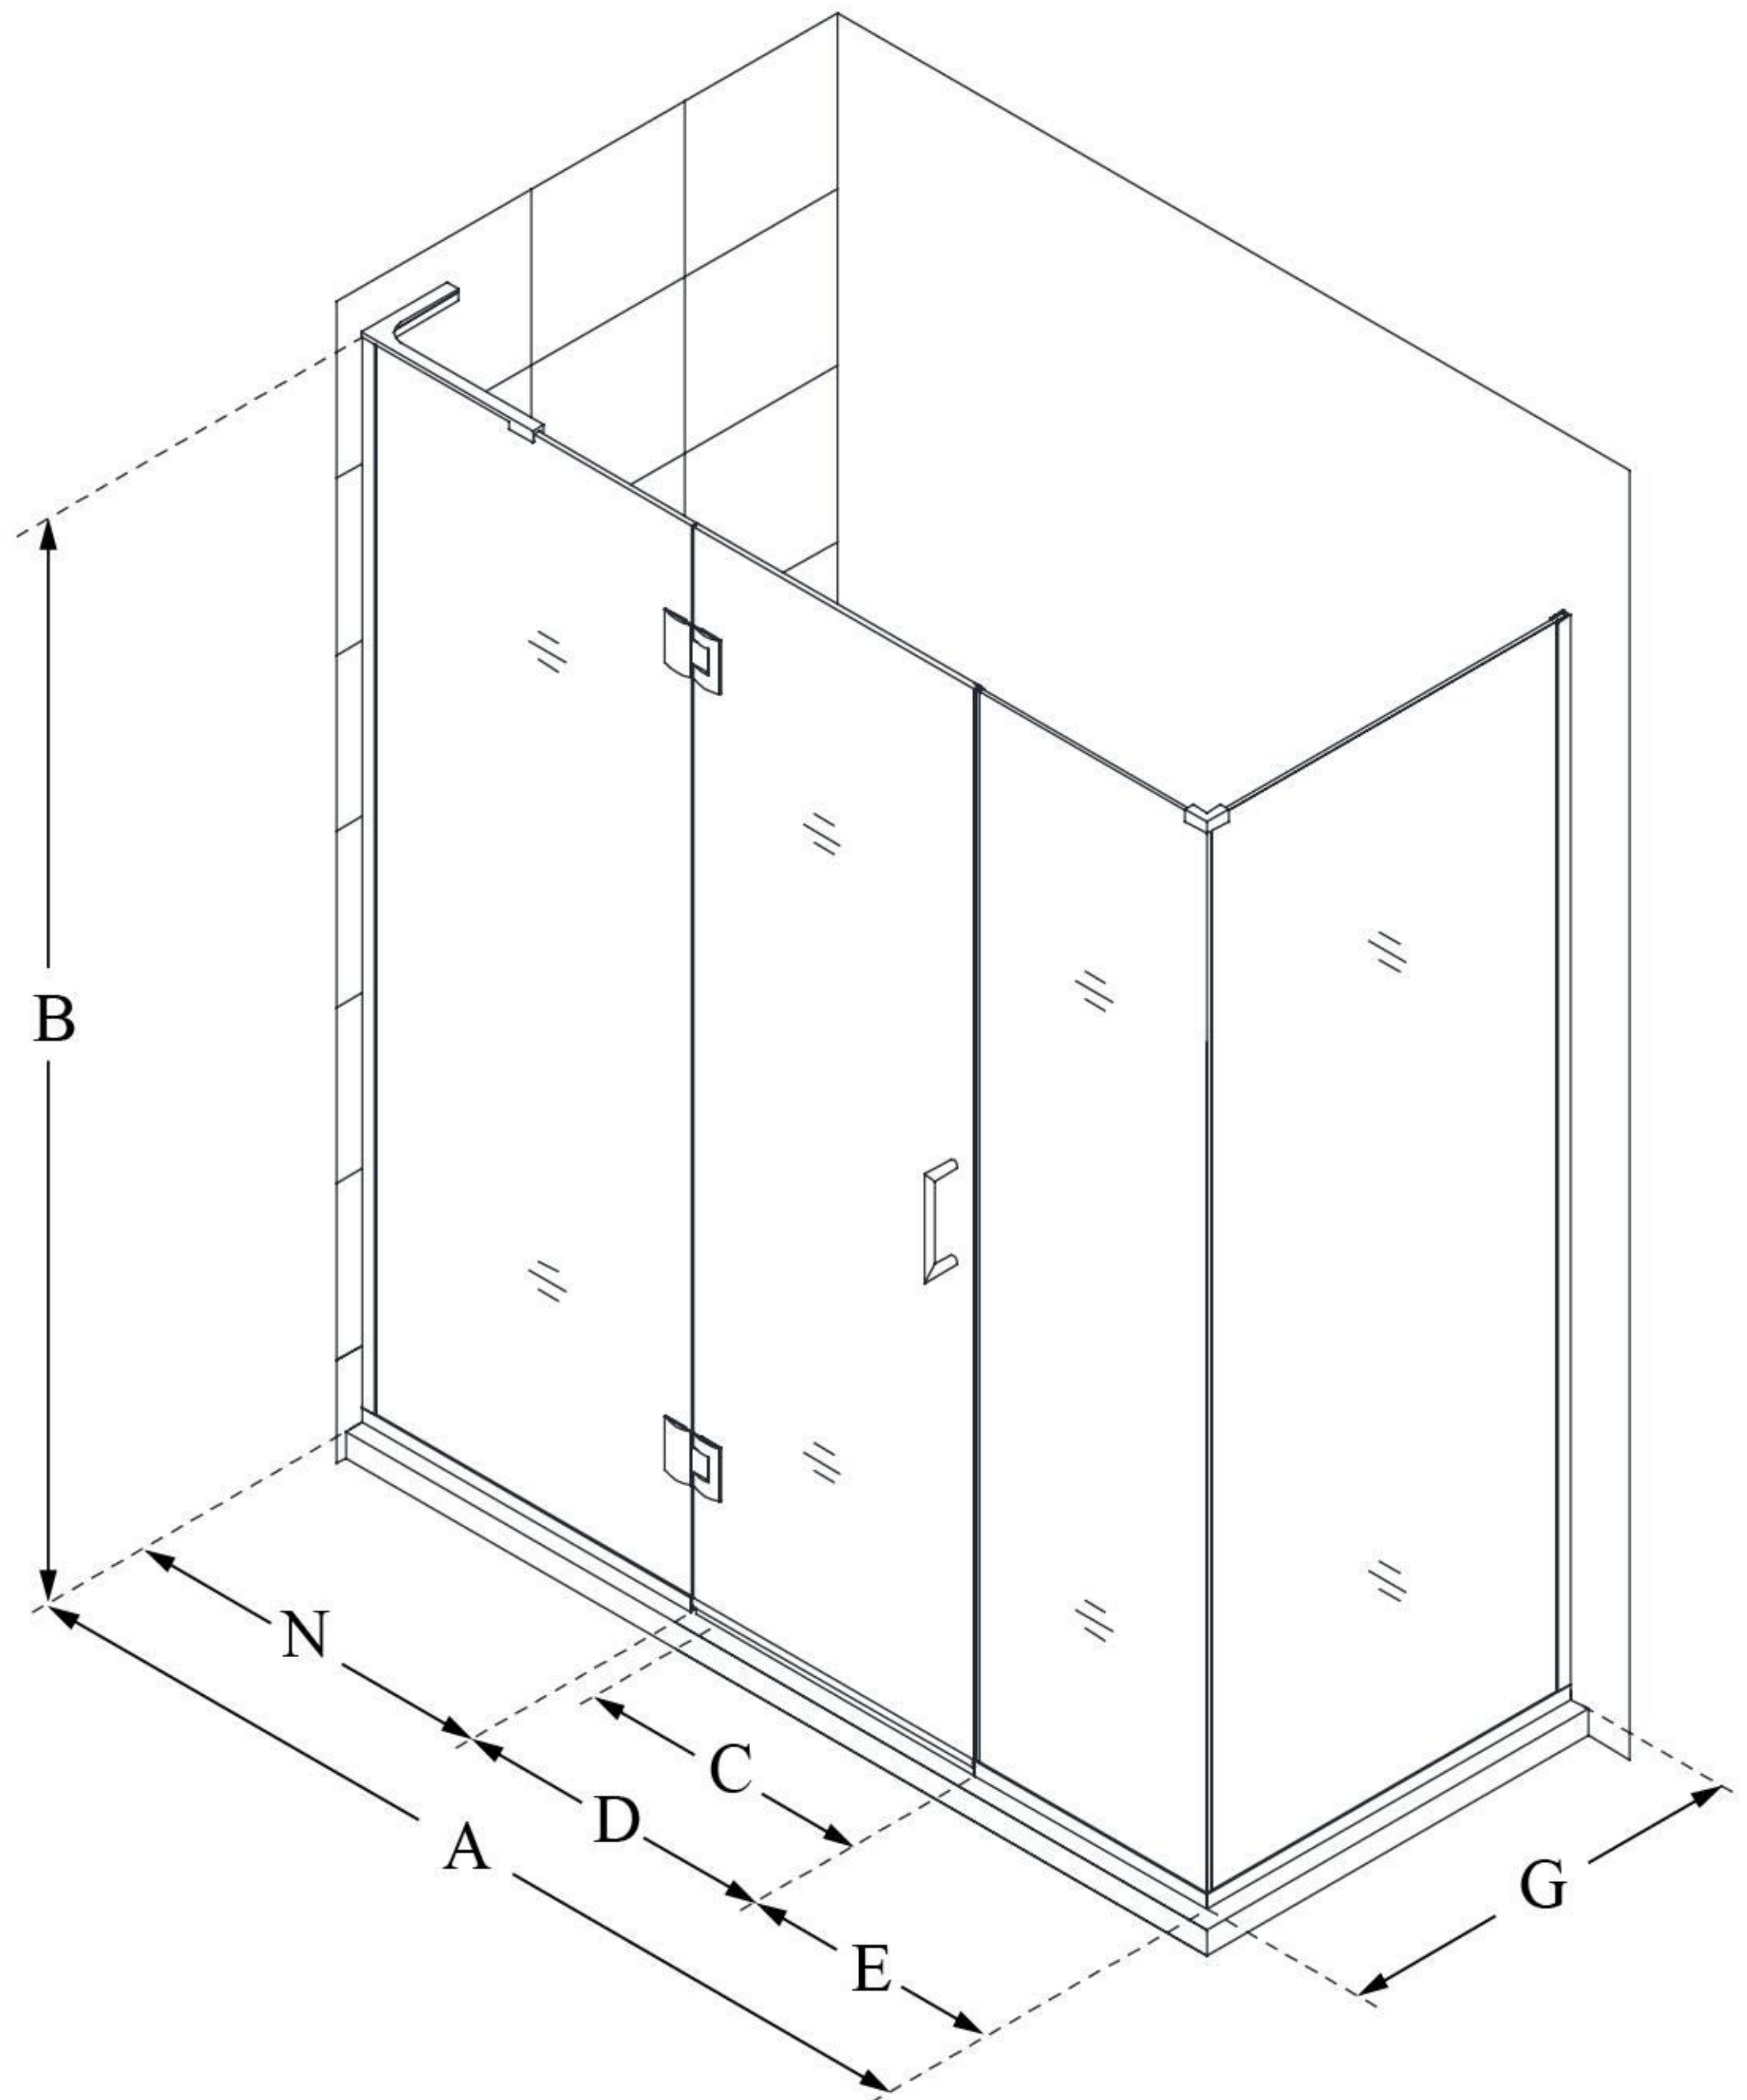

E32514530

UNIDOOR-X

DreamLine Unidoor-X 63 1/2" W
x 30 3/8" D x 72" H Frameless
Hinged Shower Enclosure, Clear
Glass

SWING DOOR

CONFIGURATION DIMENSIONS:

A: 63 1/2"

MODEL WIDTH

B: 72"

MODEL HEIGHT

C: 24"

ACCESS WIDTH

D: 25"

DOOR WIDTH

E: 14 1/2"

INLINE PANEL WIDTH

G: 30 3/8"

RETURN PANEL WIDTH

N: 24"

HINGE PANEL WIDTH

DreamLine reserves the right to update or modify the hardware or materials pictured without prior notice for the purpose of product improvement and customer satisfaction.