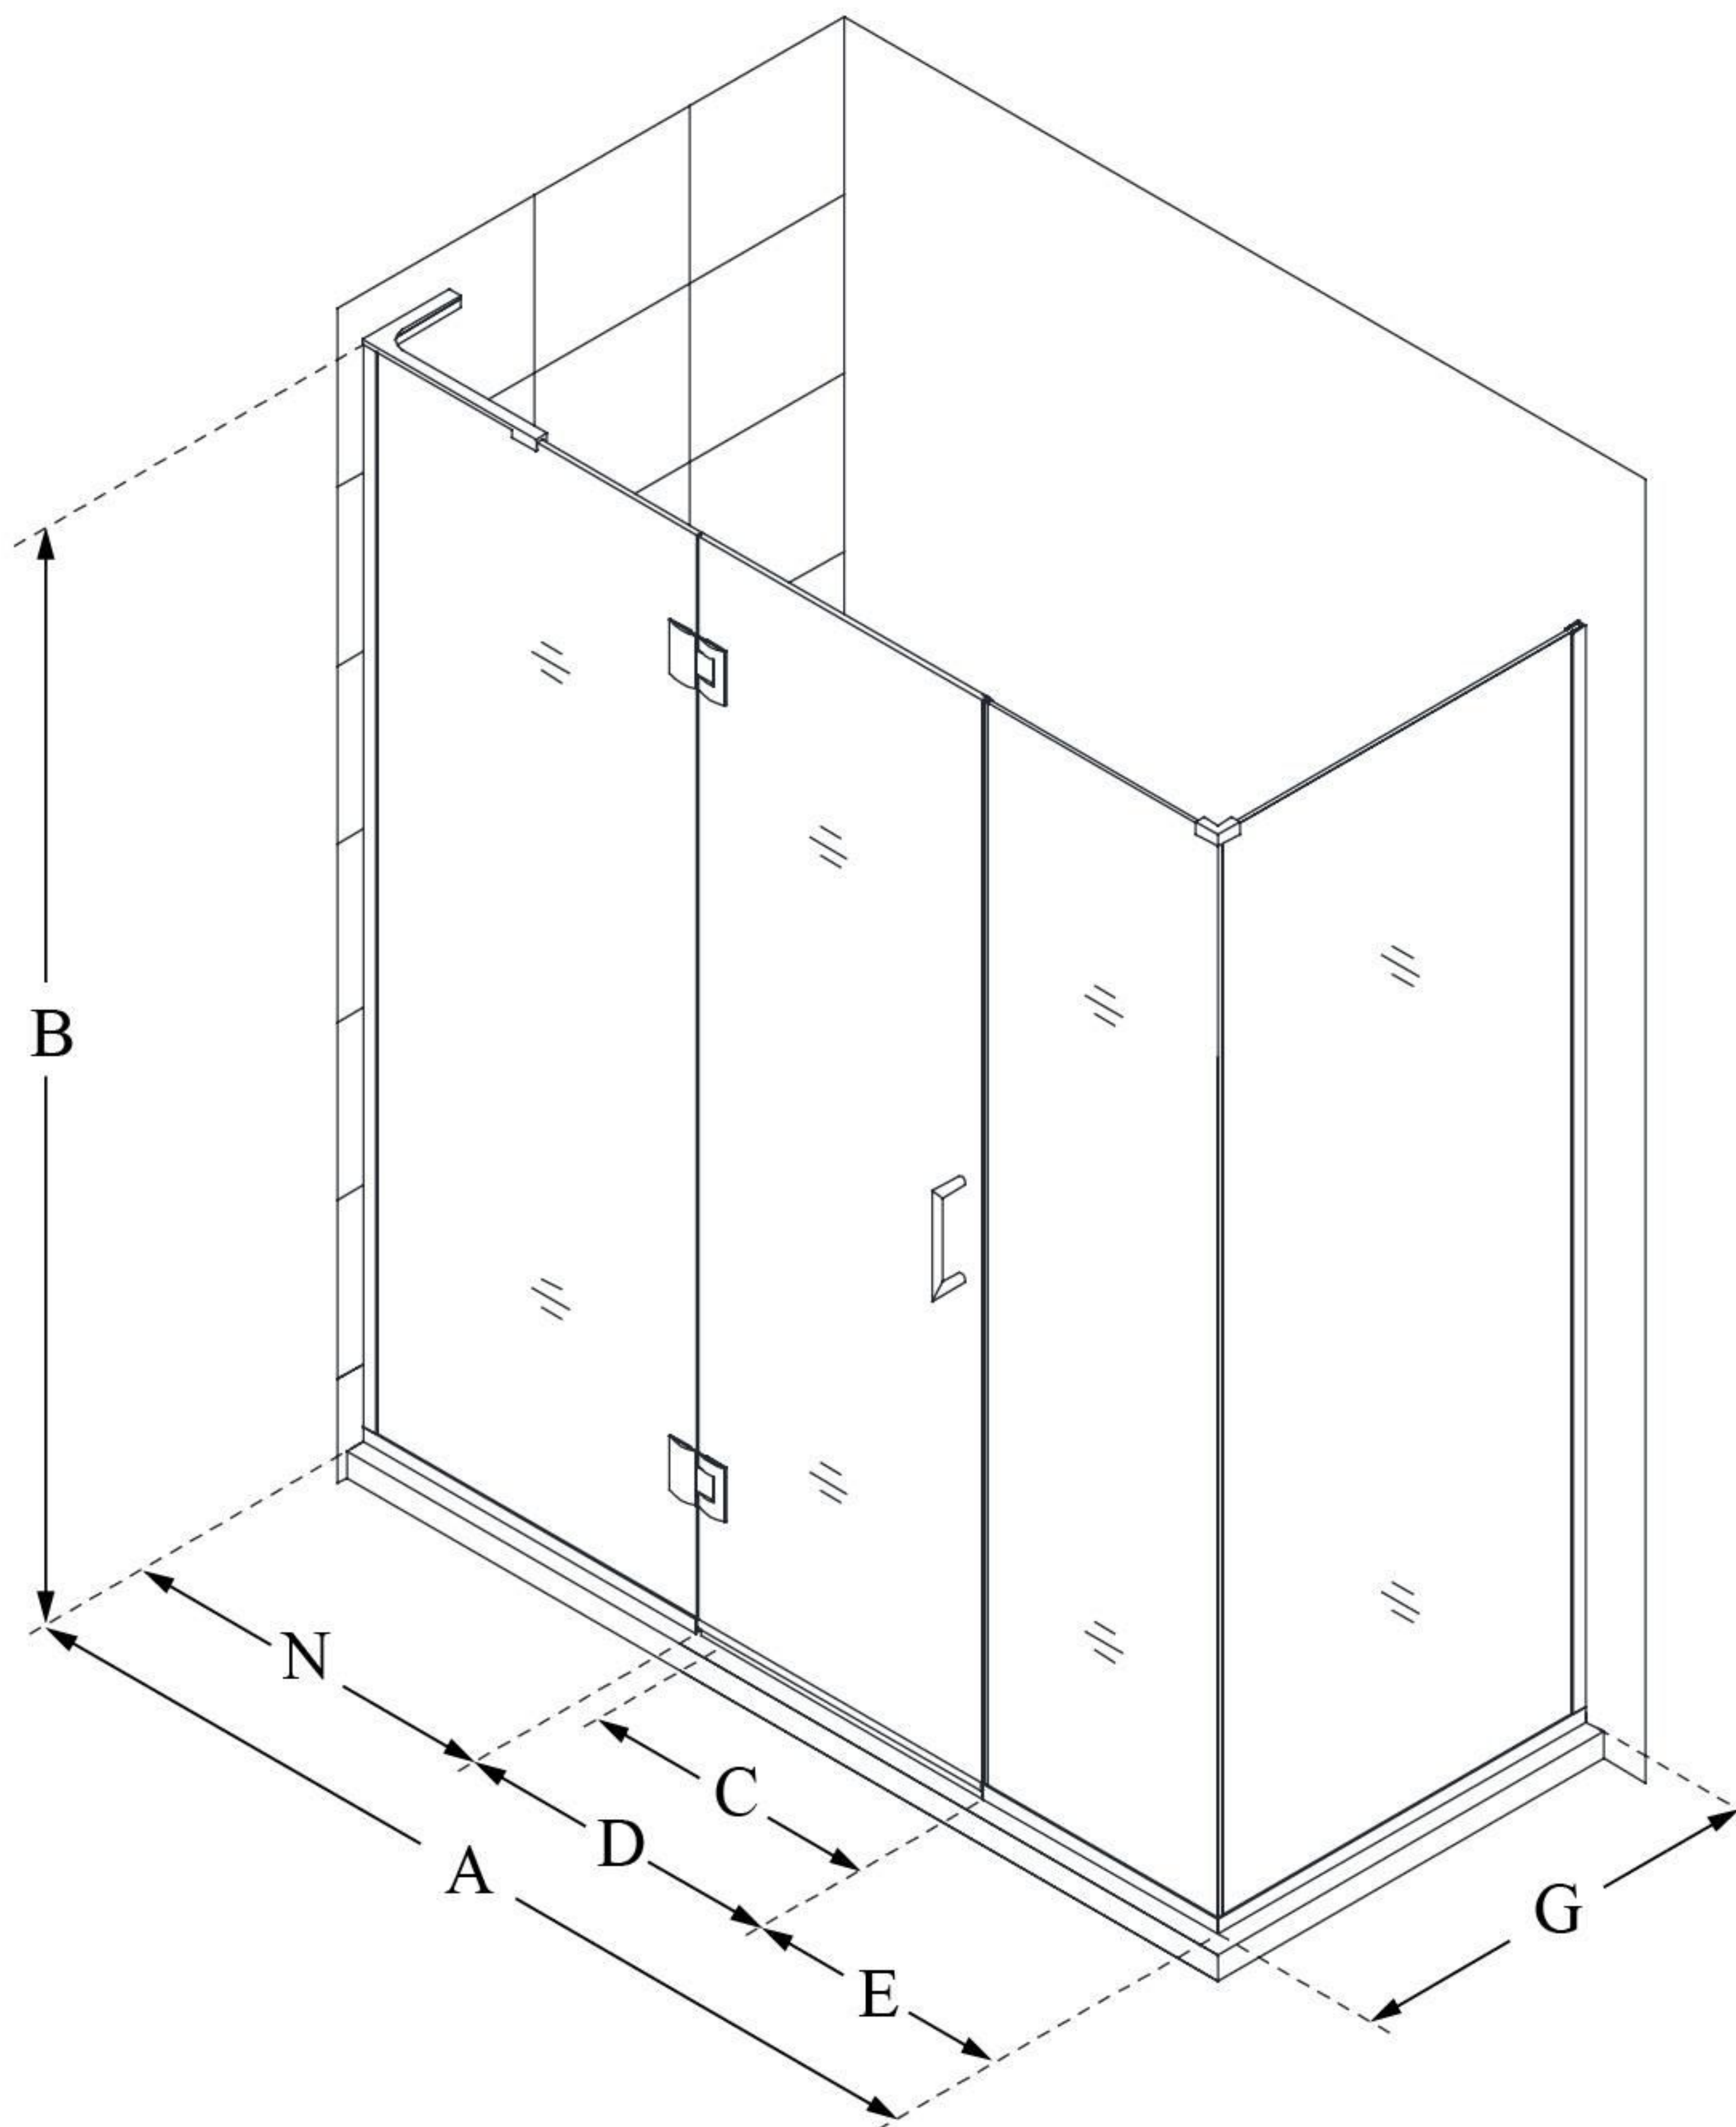

E32422534

UNIDOOR-X

DreamLine Unidoor-X 70 1/2" W
x 34 3/8" D x 72" H Frameless
Hinged Shower Enclosure, Clear
Glass

SWING DOOR

CONFIGURATION DIMENSIONS:

A: 70 1/2"

MODEL WIDTH

B: 72"

MODEL HEIGHT

C: 23"

ACCESS WIDTH

D: 24"

DOOR WIDTH

E: 22 1/2"

INLINE PANEL WIDTH

G: 34 3/8"

RETURN PANEL WIDTH

N: 24"

HINGE PANEL WIDTH

DreamLine reserves the right to update or modify the hardware or materials pictured without prior notice for the purpose of product improvement and customer satisfaction.