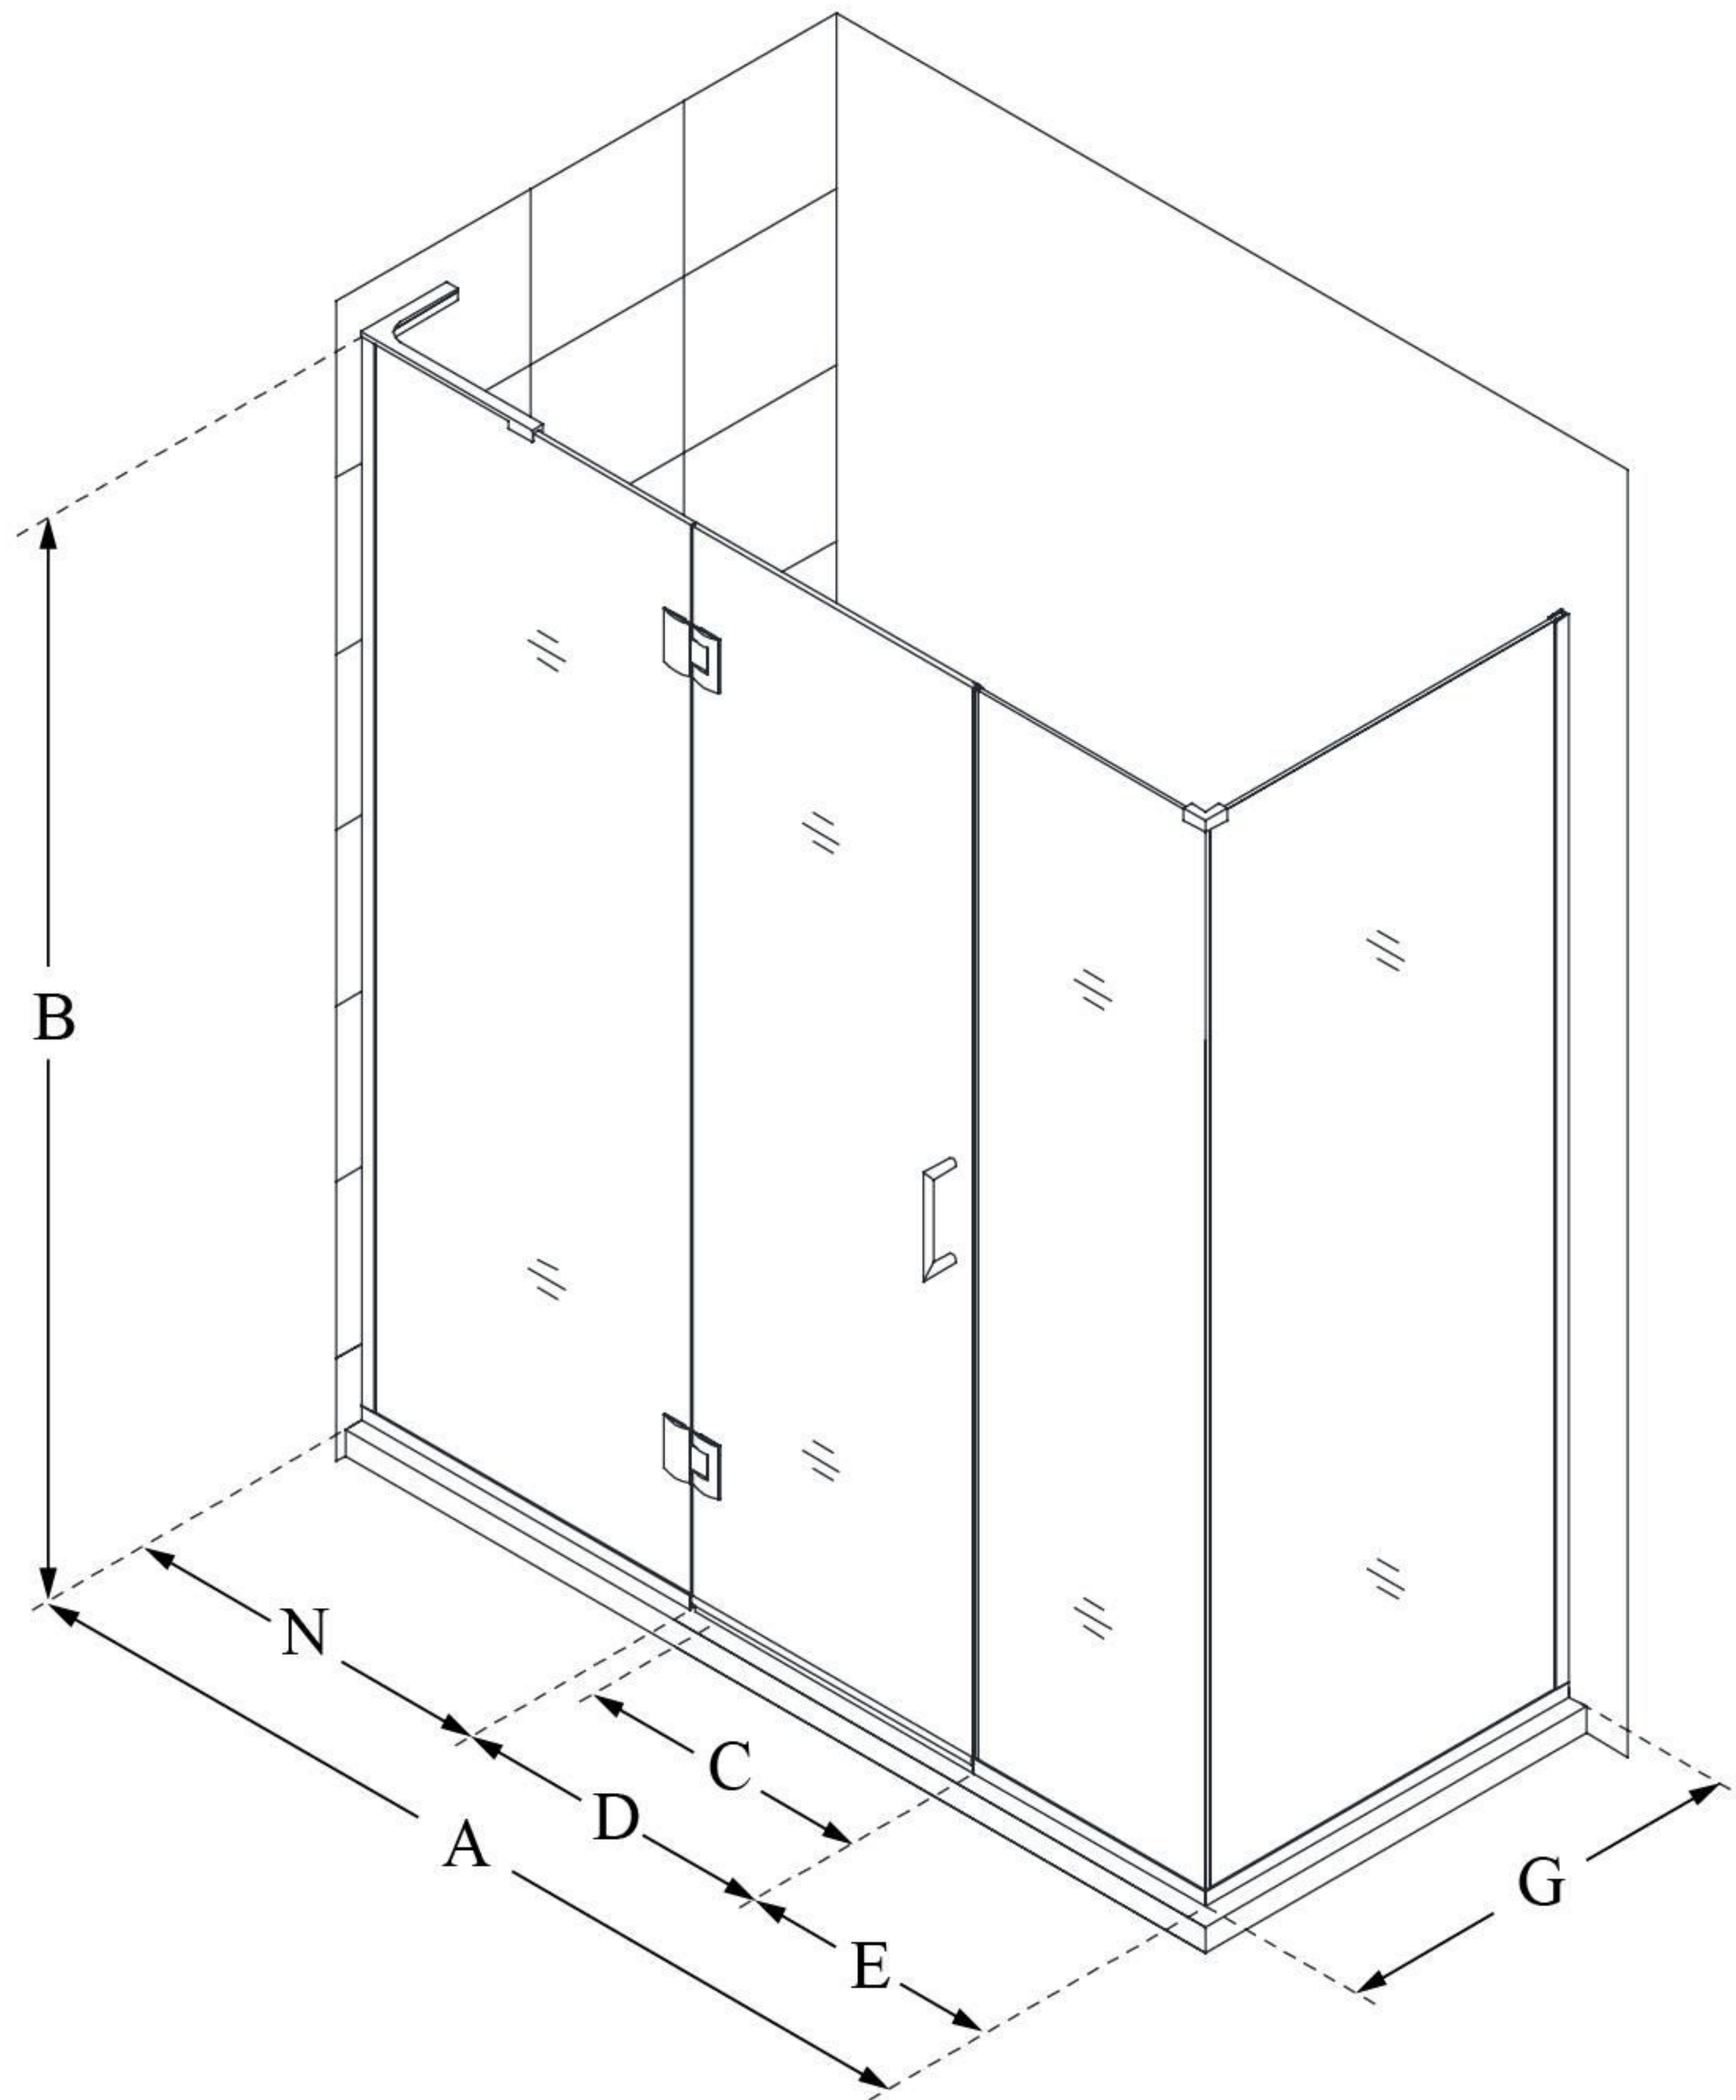

## UNIDOOR-X

DreamLine Unidoor-X 70 1/2" W  
x 30 3/8" D x 72" H Frameless  
Hinged Shower Enclosure, Clear  
Glass

**SWING DOOR**

### CONFIGURATION DIMENSIONS:

**A: 70 1/2"**

MODEL WIDTH

**B: 72"**

MODEL HEIGHT

**C: 23"**

ACCESS WIDTH

**D: 24"**

DOOR WIDTH

**E: 22 1/2"**

INLINE PANEL WIDTH

**G: 30 3/8"**

RETURN PANEL WIDTH

**N: 24"**

HINGE PANEL WIDTH

DreamLine reserves the right to update or modify the hardware or materials pictured without prior notice for the purpose of product improvement and customer satisfaction.