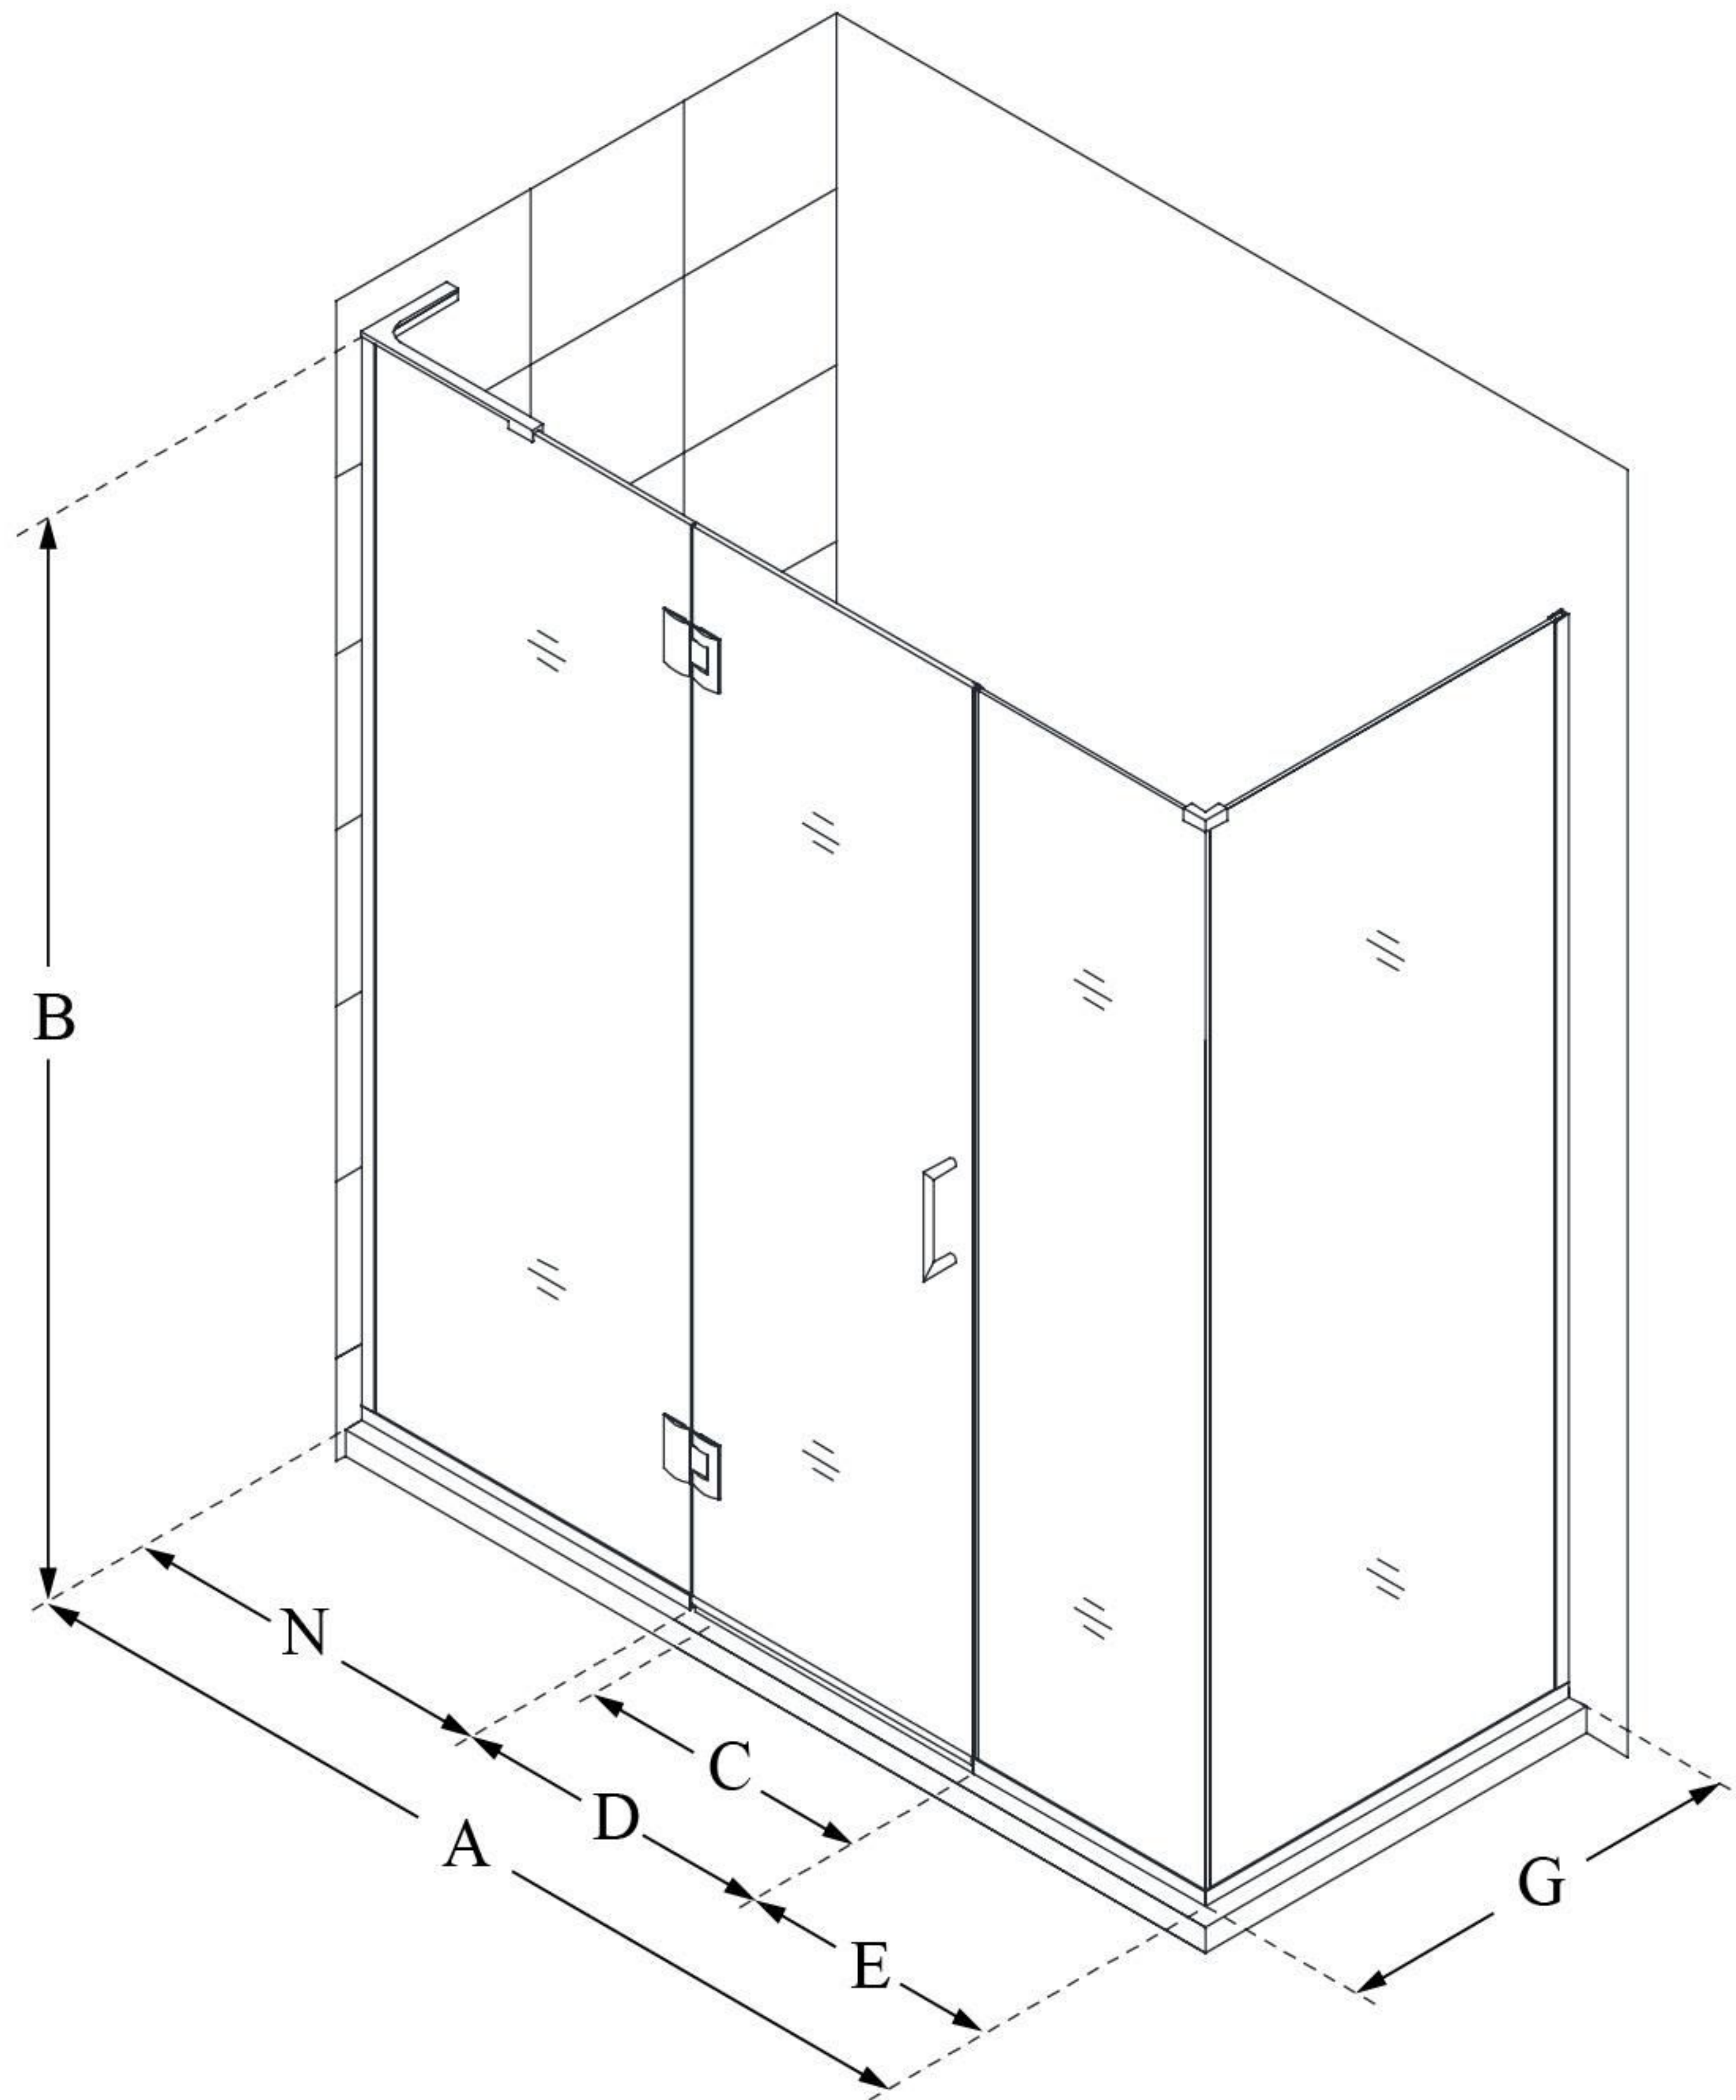

E3242230

UNIDOOR-X

DreamLine Unidoor-X 70" W x 30 3/8" D x 72" H Frameless Hinged Shower Enclosure, Clear Glass

SWING DOOR

CONFIGURATION DIMENSIONS:

A: 70"
MODEL WIDTH

B: 72"
MODEL HEIGHT

C: 23"
ACCESS WIDTH

D: 24"
DOOR WIDTH

E: 22"
INLINE PANEL WIDTH

G: 30 3/8"
RETURN PANEL WIDTH

N: 24"
HINGE PANEL WIDTH

DreamLine reserves the right to update or modify the hardware or materials pictured without prior notice for the purpose of product improvement and customer satisfaction.