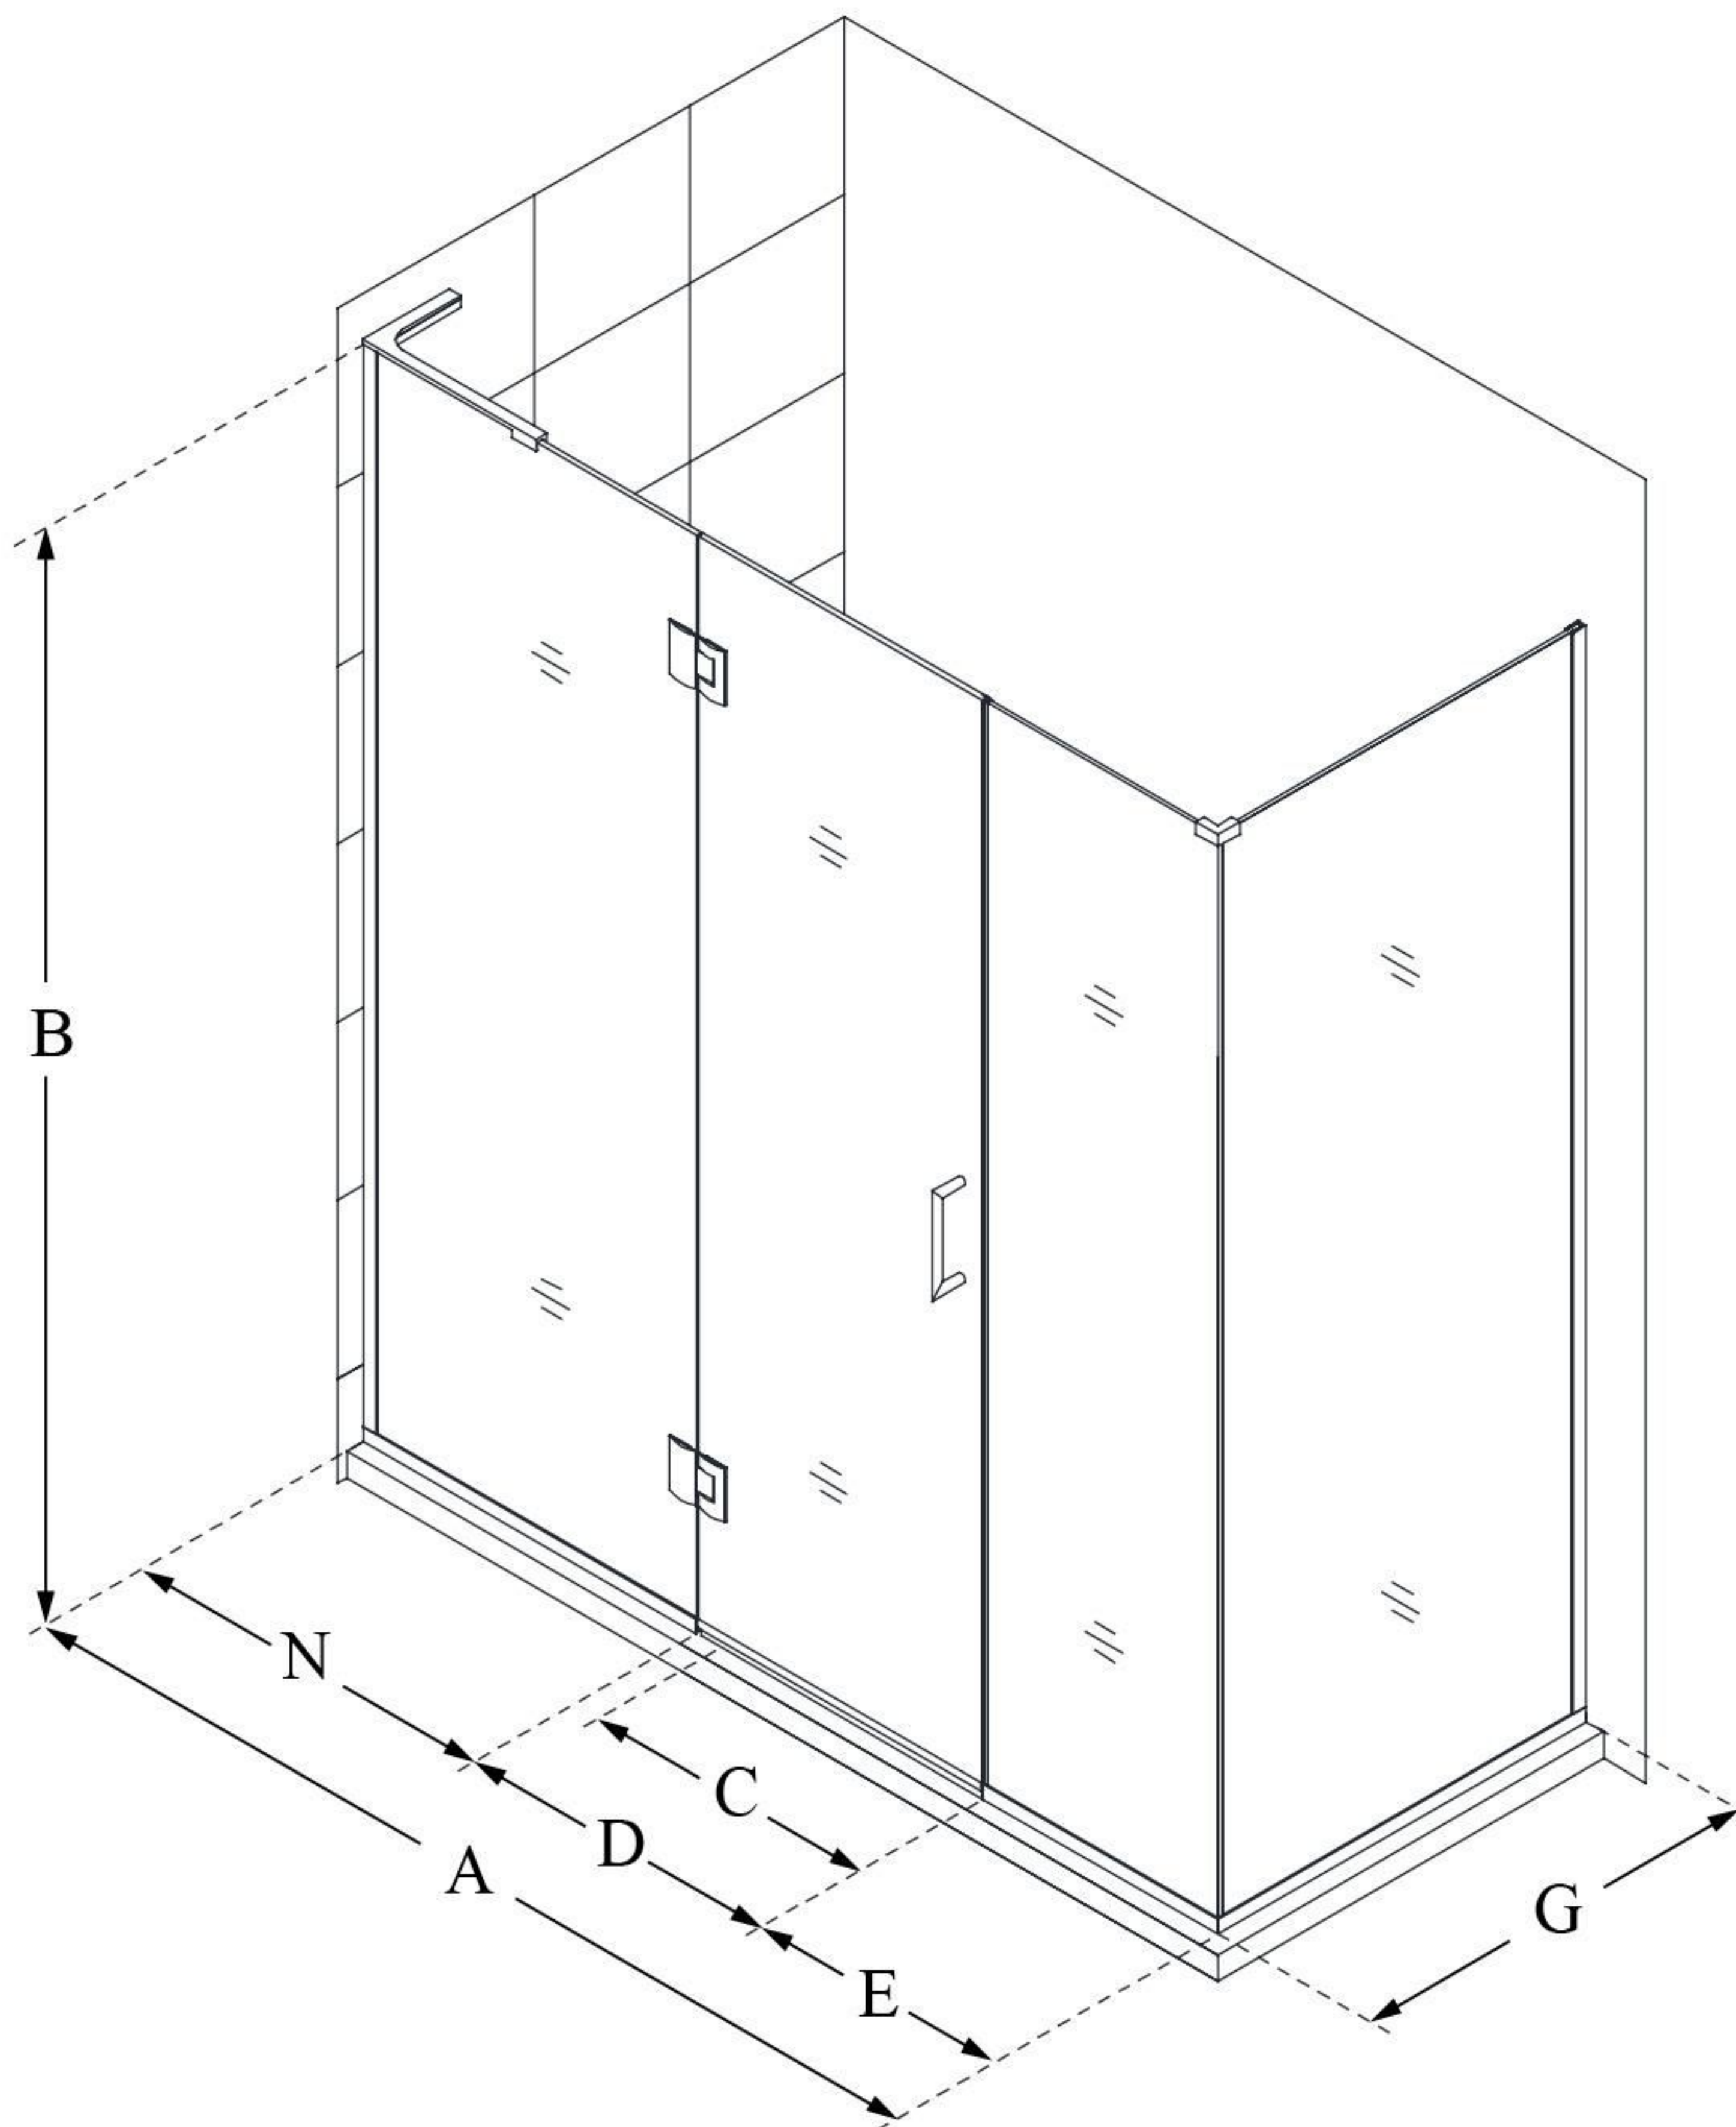

E32322534

UNIDOOR-X

DreamLine Unidoor-X 69 1/2" W
x 34 3/8" D x 72" H Frameless
Hinged Shower Enclosure, Clear
Glass

SWING DOOR

CONFIGURATION DIMENSIONS:

A: 69 1/2"

MODEL WIDTH

B: 72"

MODEL HEIGHT

C: 22"

ACCESS WIDTH

D: 23"

DOOR WIDTH

E: 22 1/2"

INLINE PANEL WIDTH

G: 34 3/8"

RETURN PANEL WIDTH

N: 24"

HINGE PANEL WIDTH

DreamLine reserves the right to update or modify the hardware or materials pictured without prior notice for the purpose of product improvement and customer satisfaction.