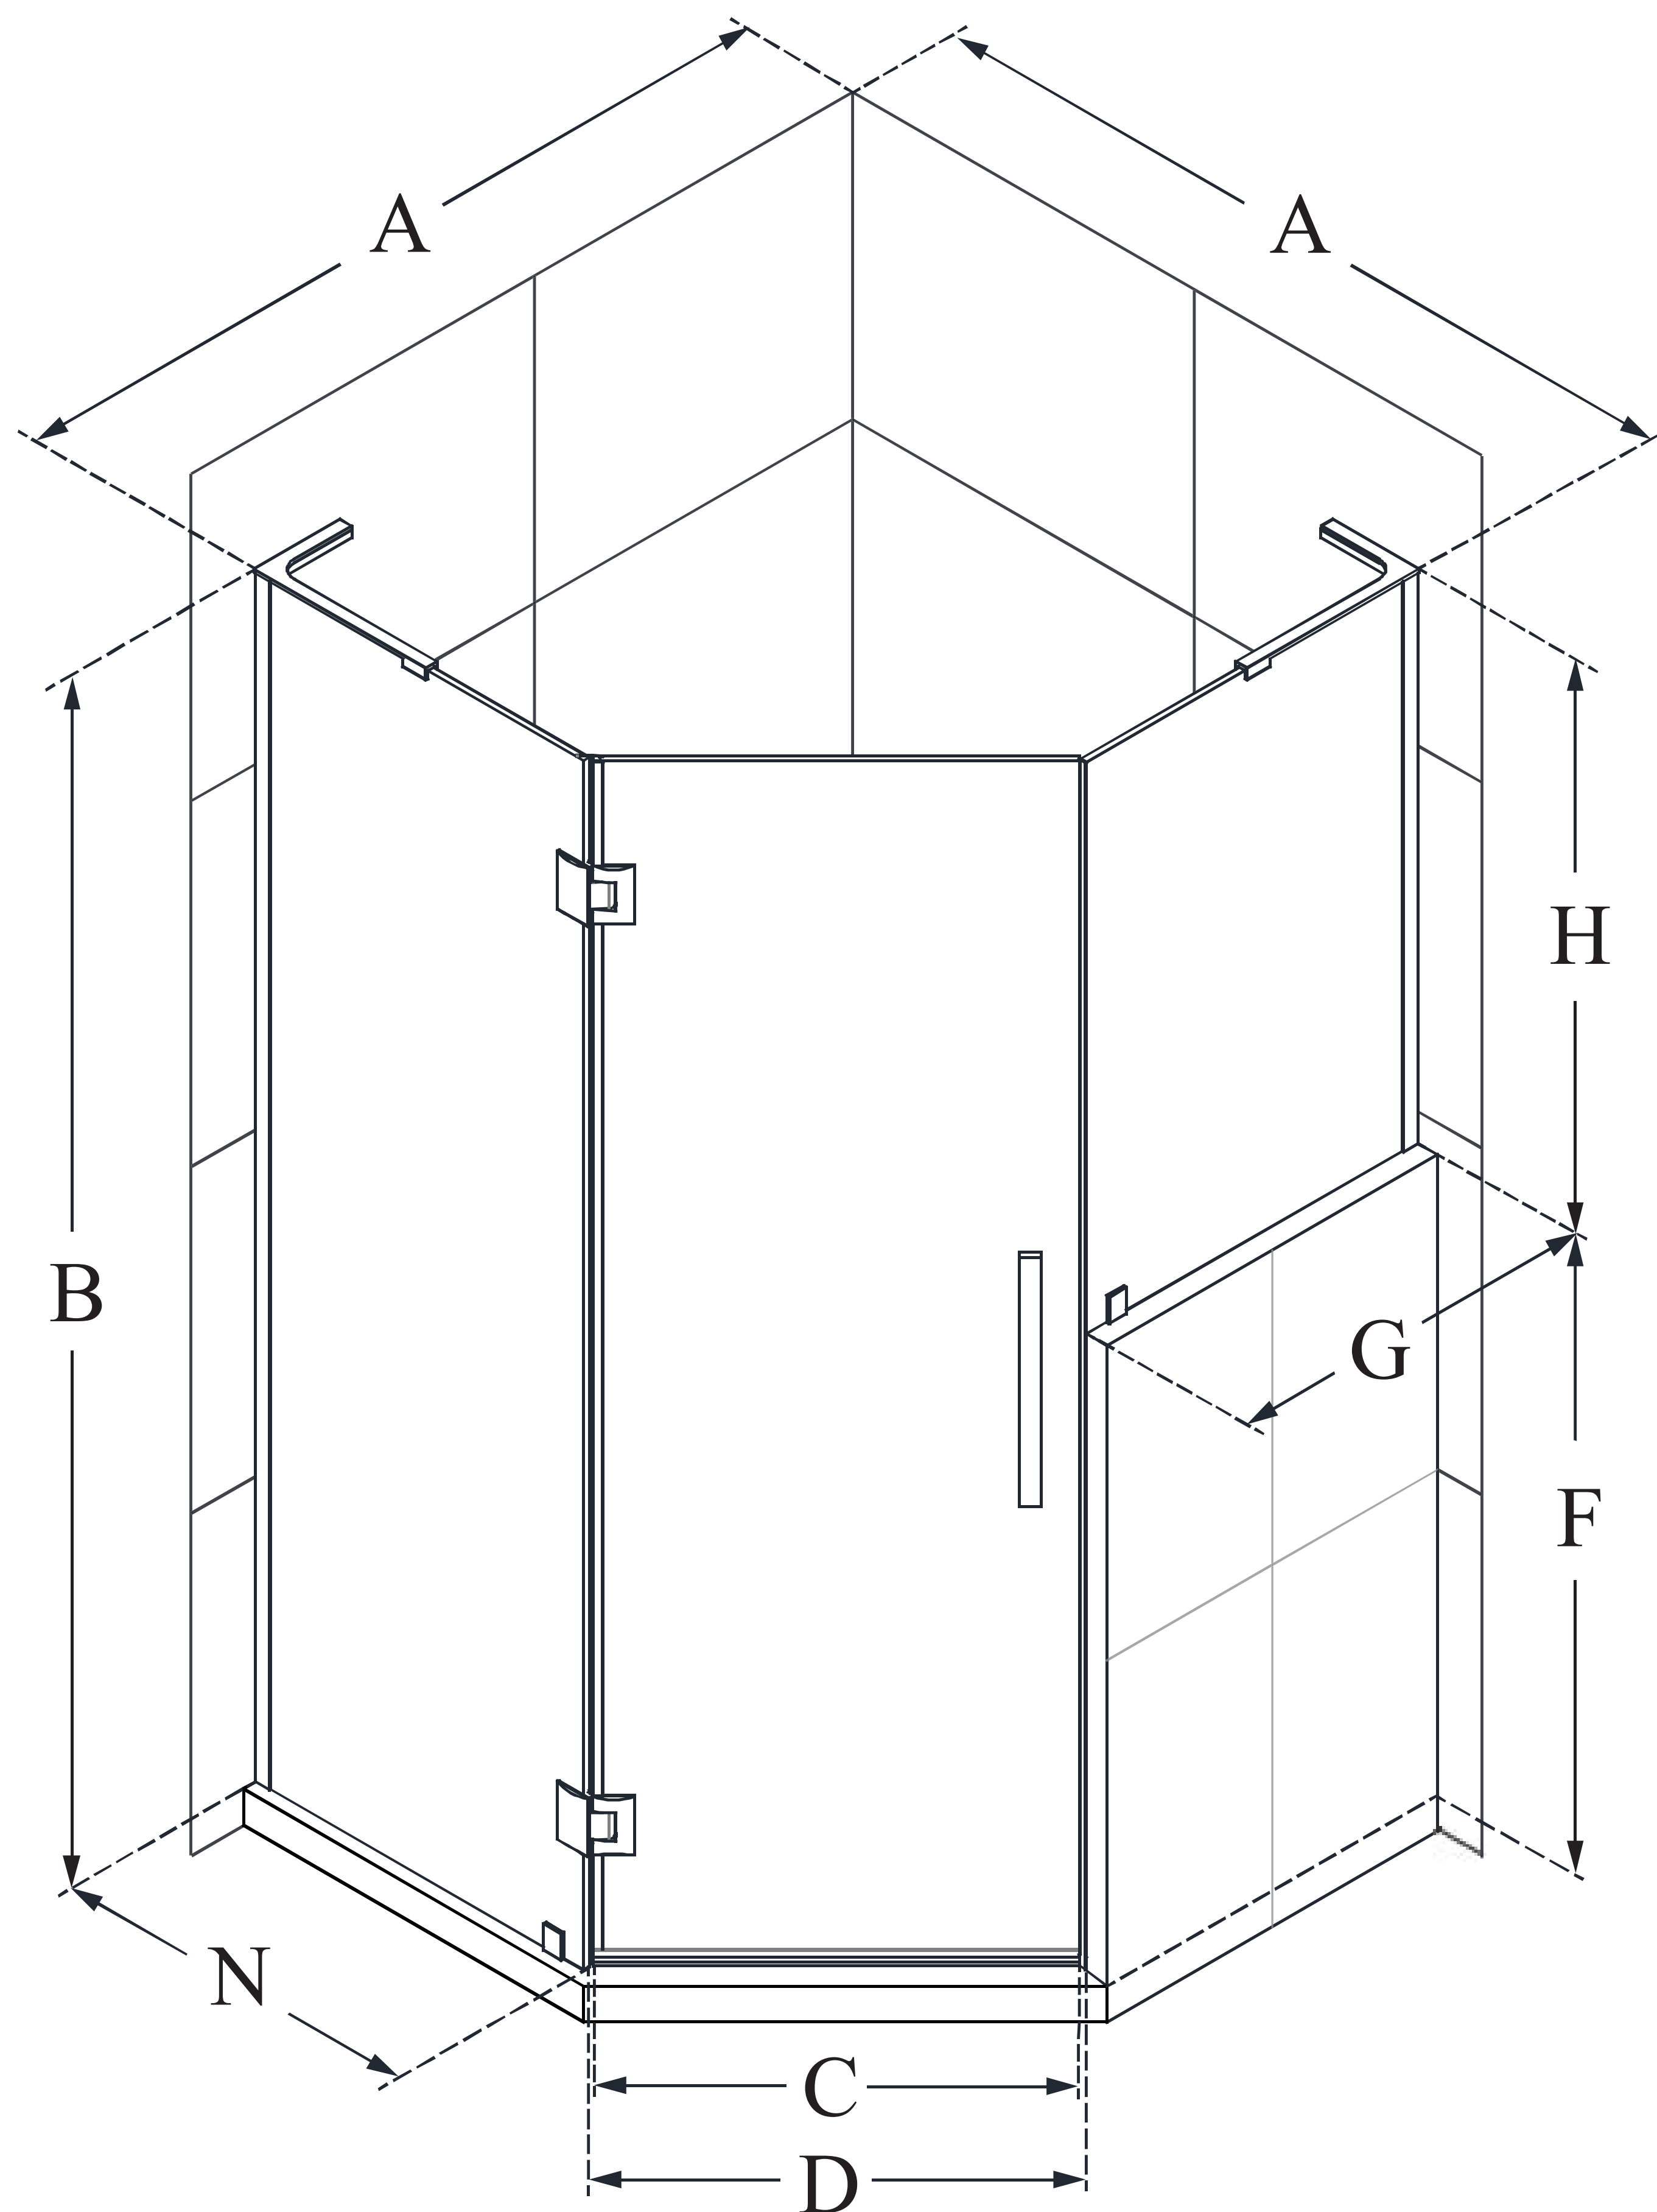

## PRISM PLUS

DreamLine Prism Plus 40 in. x  
40 in. x 72 in. Frameless Hinged  
Shower Enclosure with Half Panel

**SWING DOOR**

### CONFIGURATION DIMENSIONS:

**A: 40 in.**

MODEL WIDTH

**B: 72 in.**

MODEL HEIGHT

**C: 23 1/8 in.**

ACCESS WIDTH

**D: 23 5/8 in.**

DOOR WIDTH

**A: 40 in.**

MODEL DEPTH

**F: 38 in.**

BUTTRESS WALL HEIGHT

**G: 22 3/4 in.**

RETURN BUTTRESS PANEL WIDTH

**H: 34 in.**

BUTTRESS GLASS HEIGHT

**N: 22 5/8 in.**

HINGE PANEL WIDTH

DreamLine reserves the right to update or modify the hardware or materials pictured without prior notice for the purpose of product improvement and customer satisfaction.