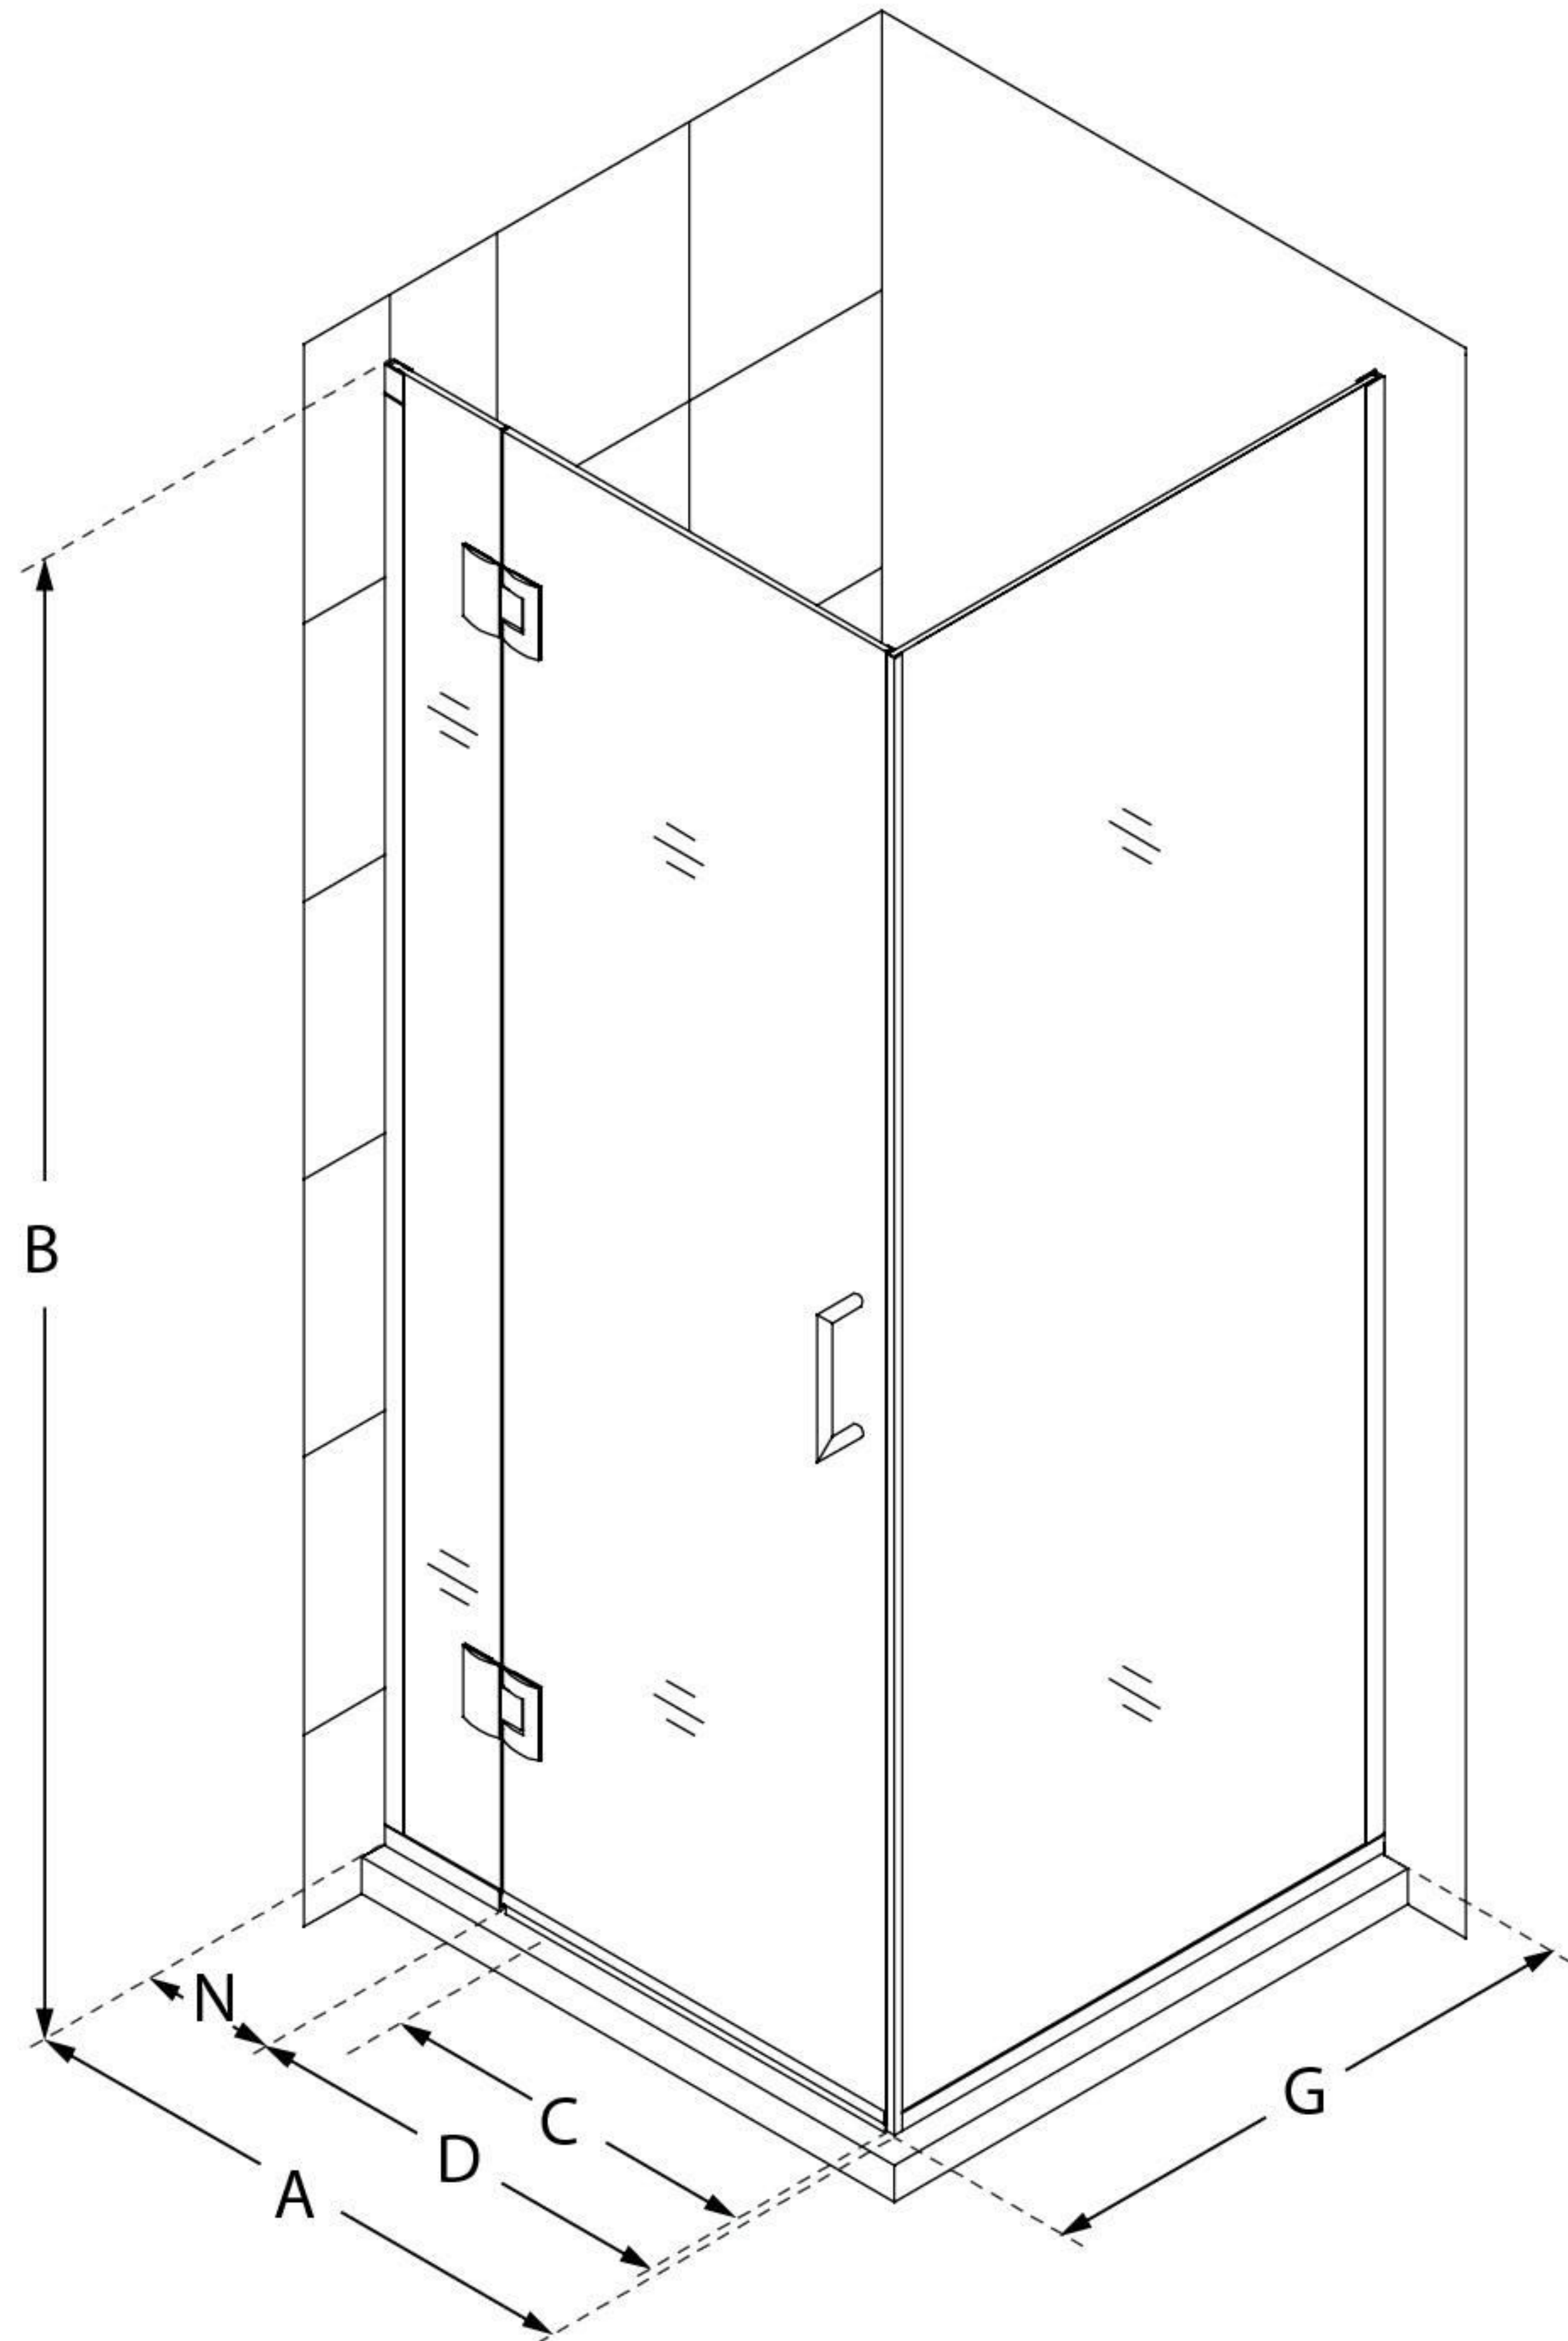

## **UNIDOOR-X**

DreamLine Unidoor-X 36 3/8" W  
x 34" D x 72" H Frameless Hinged  
Shower Enclosure, Clear Glass

**SWING DOOR**

### **CONFIGURATION DIMENSIONS:**

**A: 36 3/8"**

MODEL WIDTH

**B: 72"**

MODEL HEIGHT

**C: 29"**

ACCESS WIDTH

**D: 30"**

DOOR WIDTH

**G: 34"**

RETURN PANEL WIDTH

**N: 6"**

HINGE PANEL WIDTH

DreamLine reserves the right to update or modify the hardware or materials pictured without prior notice for the purpose of product improvement and customer satisfaction.