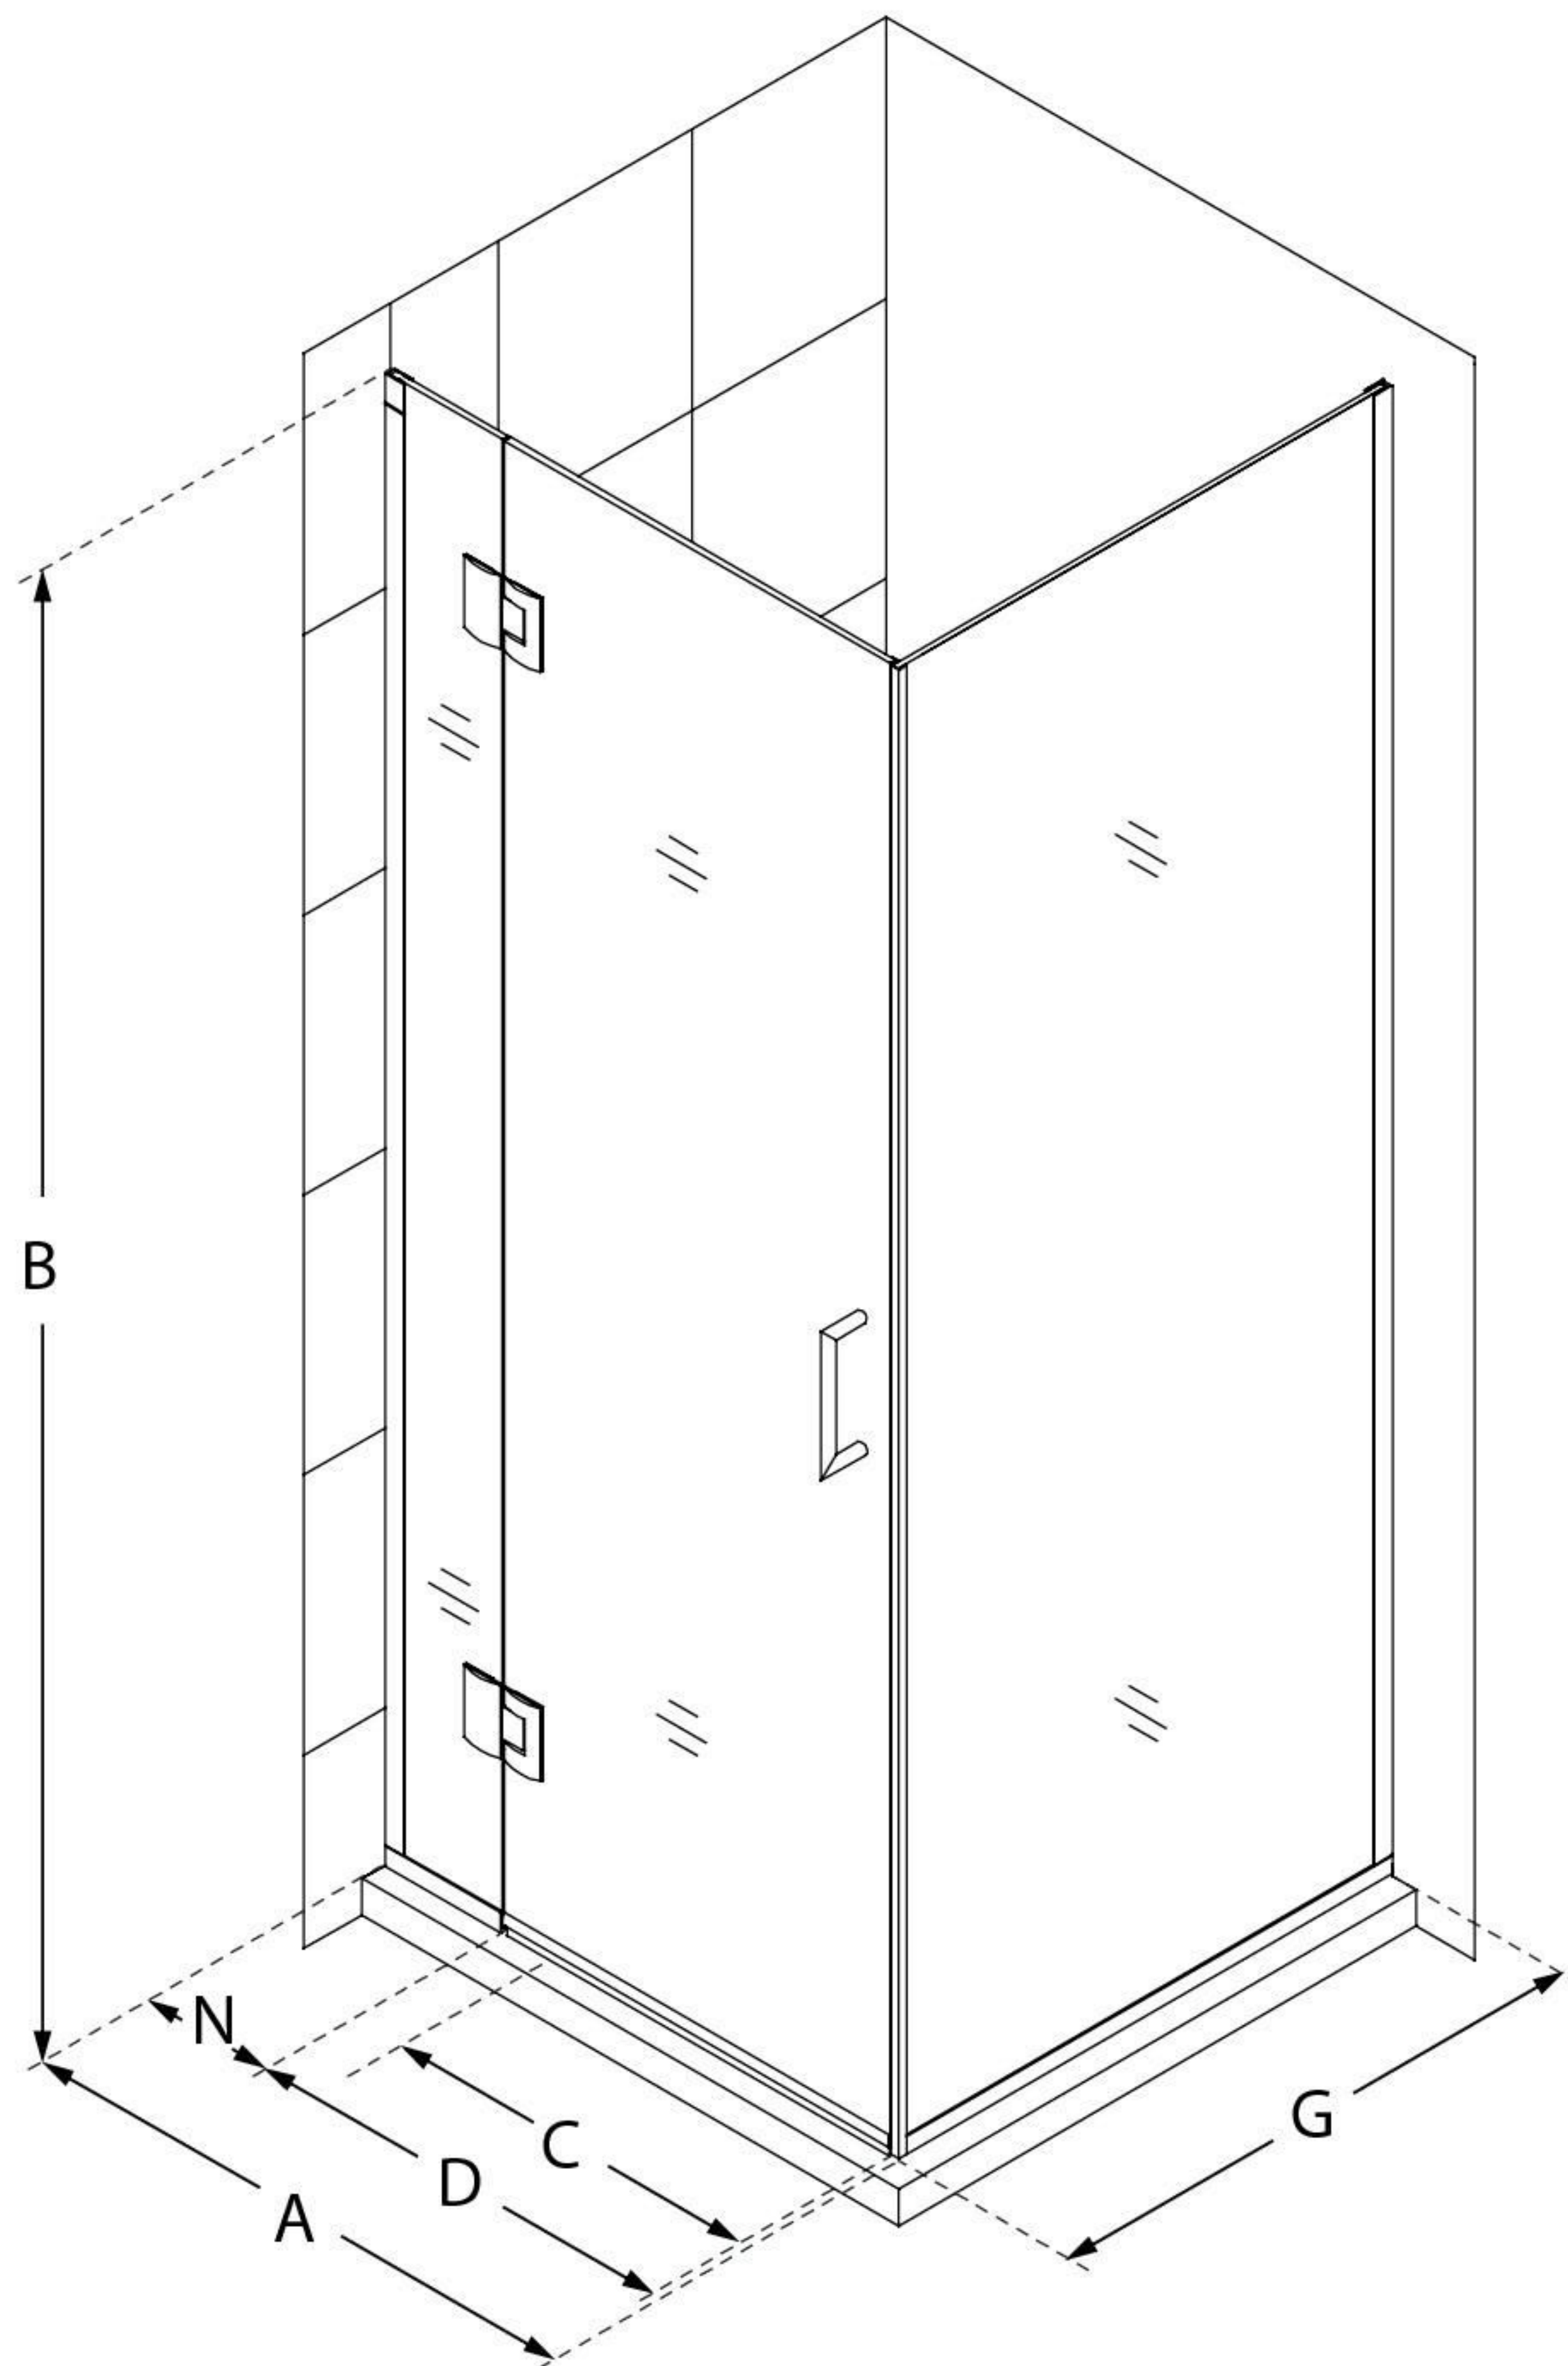

## UNIDOOR-X

DreamLine Unidoor-X 36 3/8" W  
x 30" D x 72" H Frameless Hinged  
Shower Enclosure, Clear Glass

**SWING DOOR**

### CONFIGURATION DIMENSIONS:

**A: 36 3/8"**

MODEL WIDTH

**B: 72"**

MODEL HEIGHT

**C: 29"**

ACCESS WIDTH

**D: 30"**

DOOR WIDTH

**G: 30"**

RETURN PANEL WIDTH

**N: 6"**

HINGE PANEL WIDTH

DreamLine reserves the right to update or modify the hardware or materials pictured without prior notice for the purpose of product improvement and customer satisfaction.