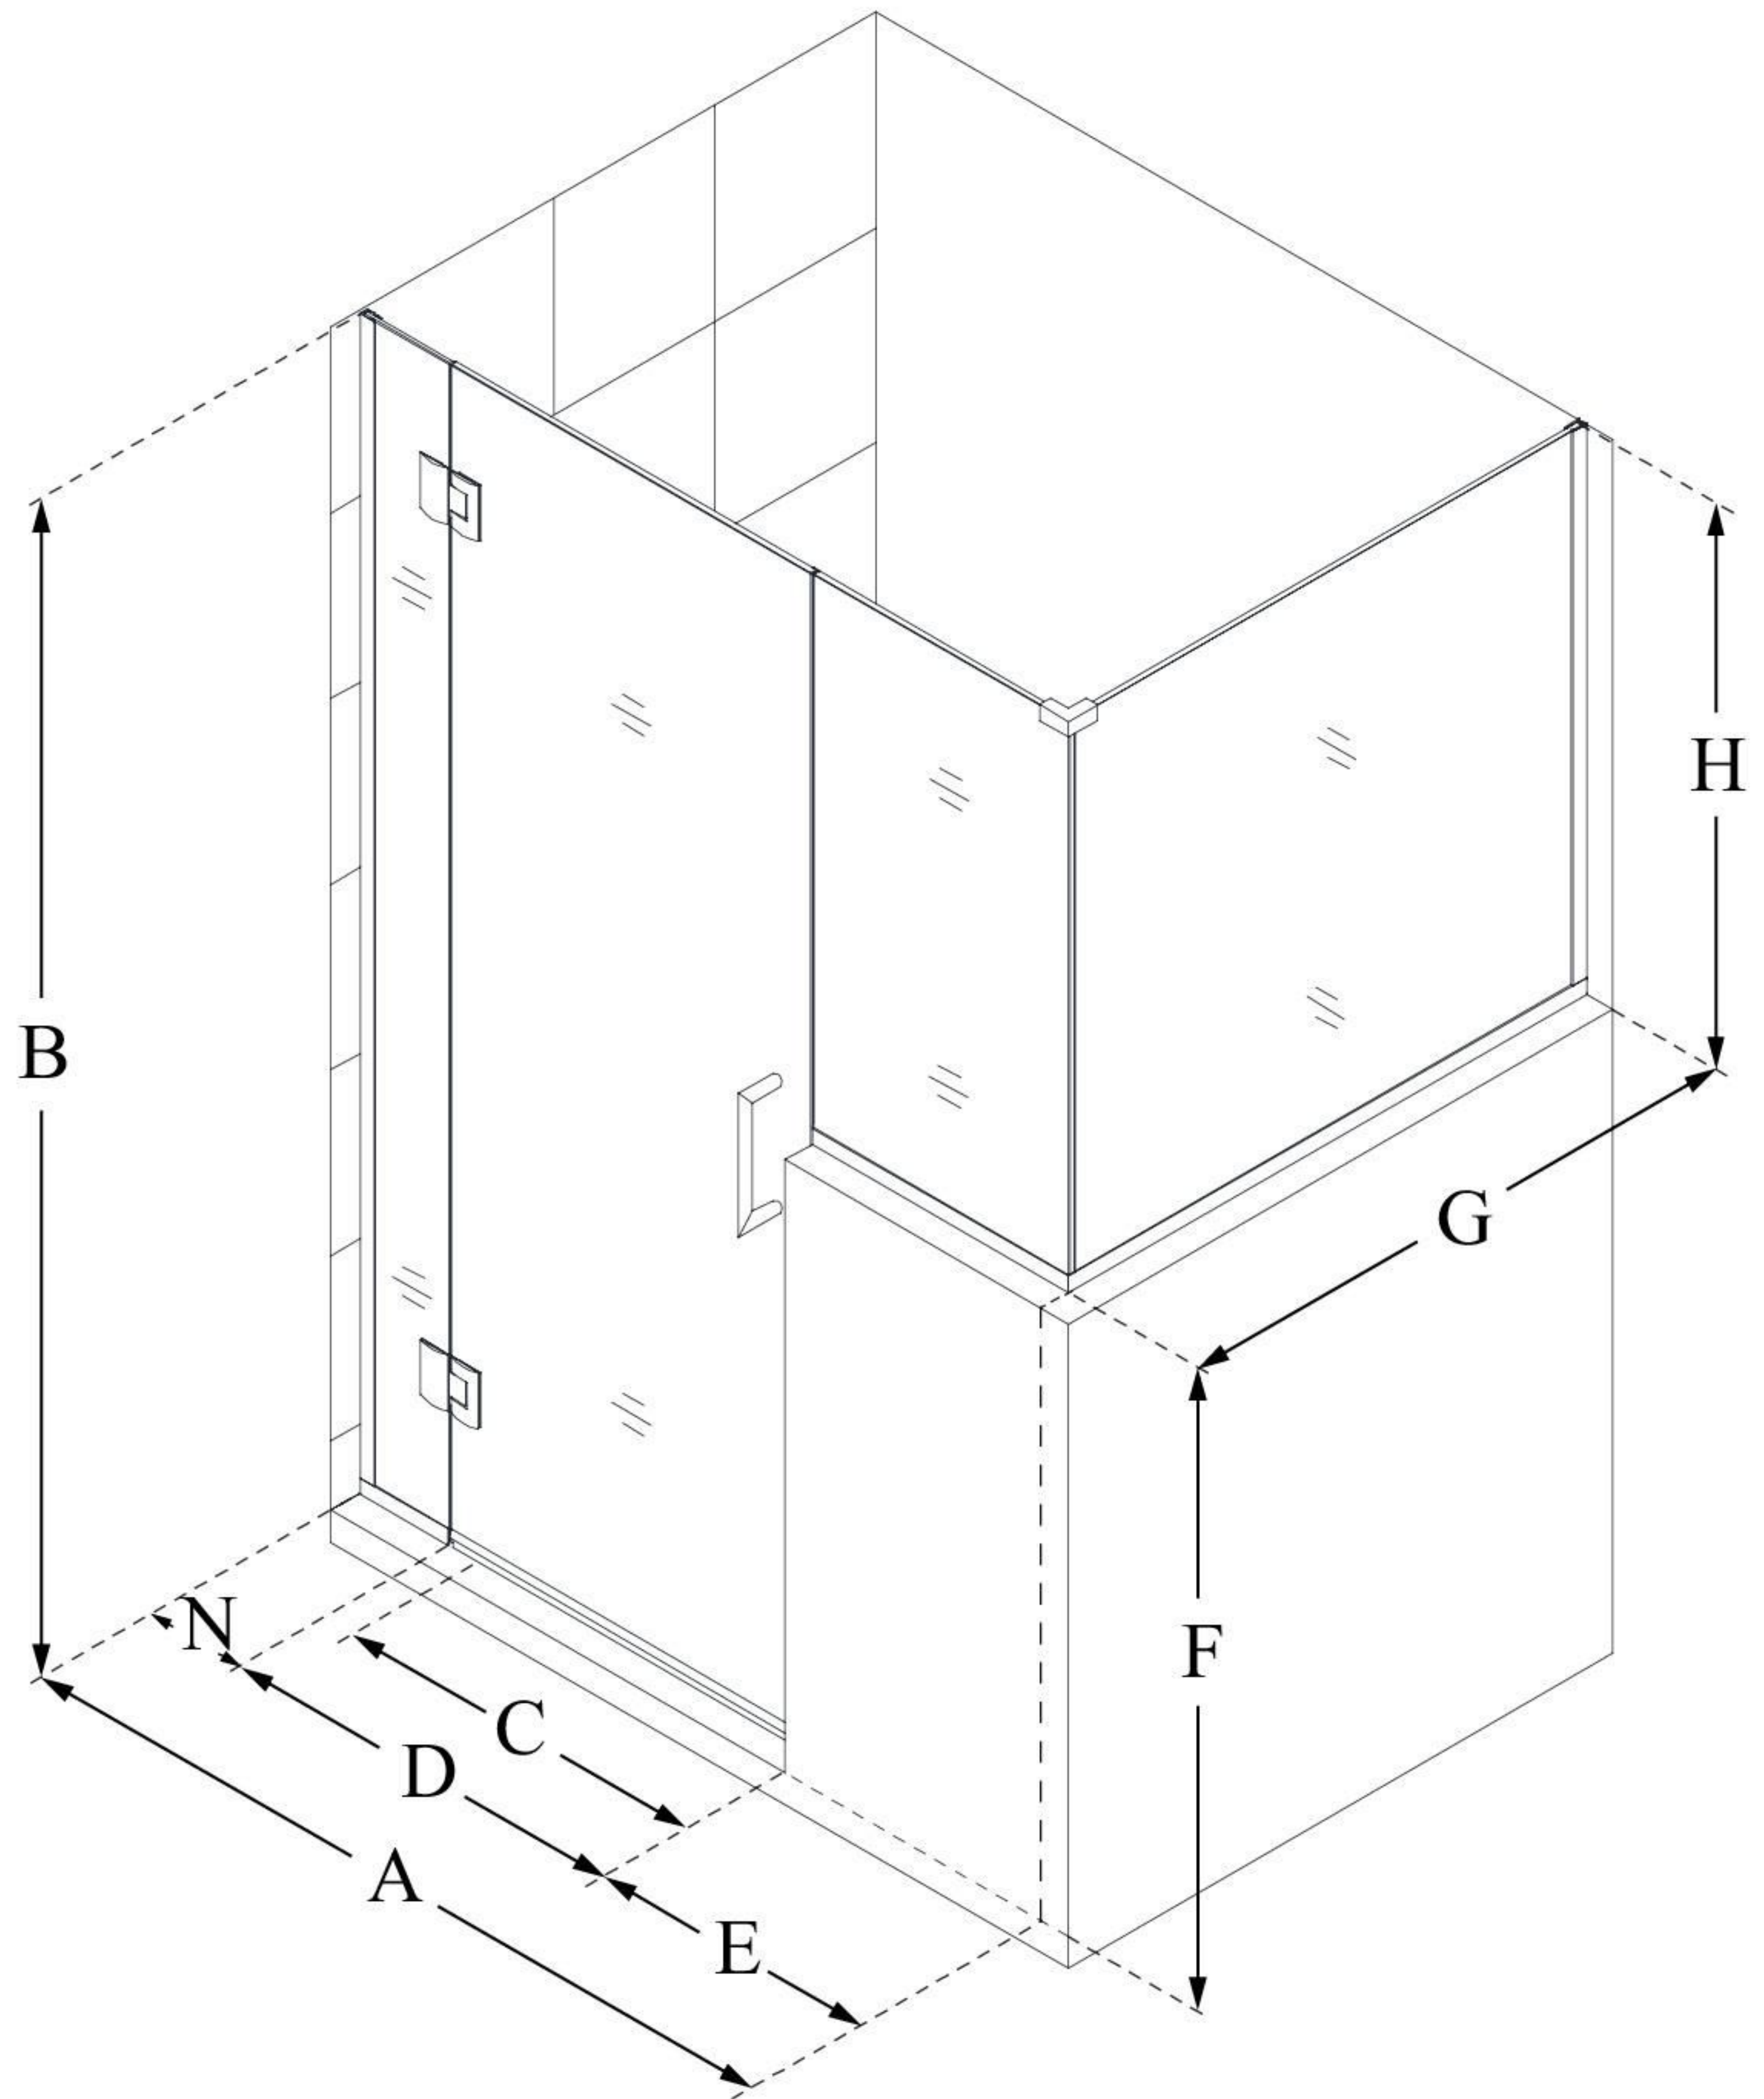

E130243636

UNIDOOR-X

DreamLine Unidoor-X 60" W x 36 3/8" D x 72" H Frameless Hinged Shower Enclosure, Clear Glass

SWING DOOR

CONFIGURATION DIMENSIONS:

A: 60"

MODEL WIDTH

B: 72"

MODEL HEIGHT

C: 29"

ACCESS WIDTH

D: 30"

DOOR WIDTH

E: 24"

INLINE BUTTRESS PANEL WIDTH

F: 36"

BUTTRESS WALL HEIGHT

G: 36 3/8"

RETURN PANEL WIDTH

H: 36"

BUTTRESS GLASS HEIGHT

N: 6"

HINGE PANEL WIDTH

DreamLine reserves the right to update or modify the hardware or materials pictured without prior notice for the purpose of product improvement and customer satisfaction.