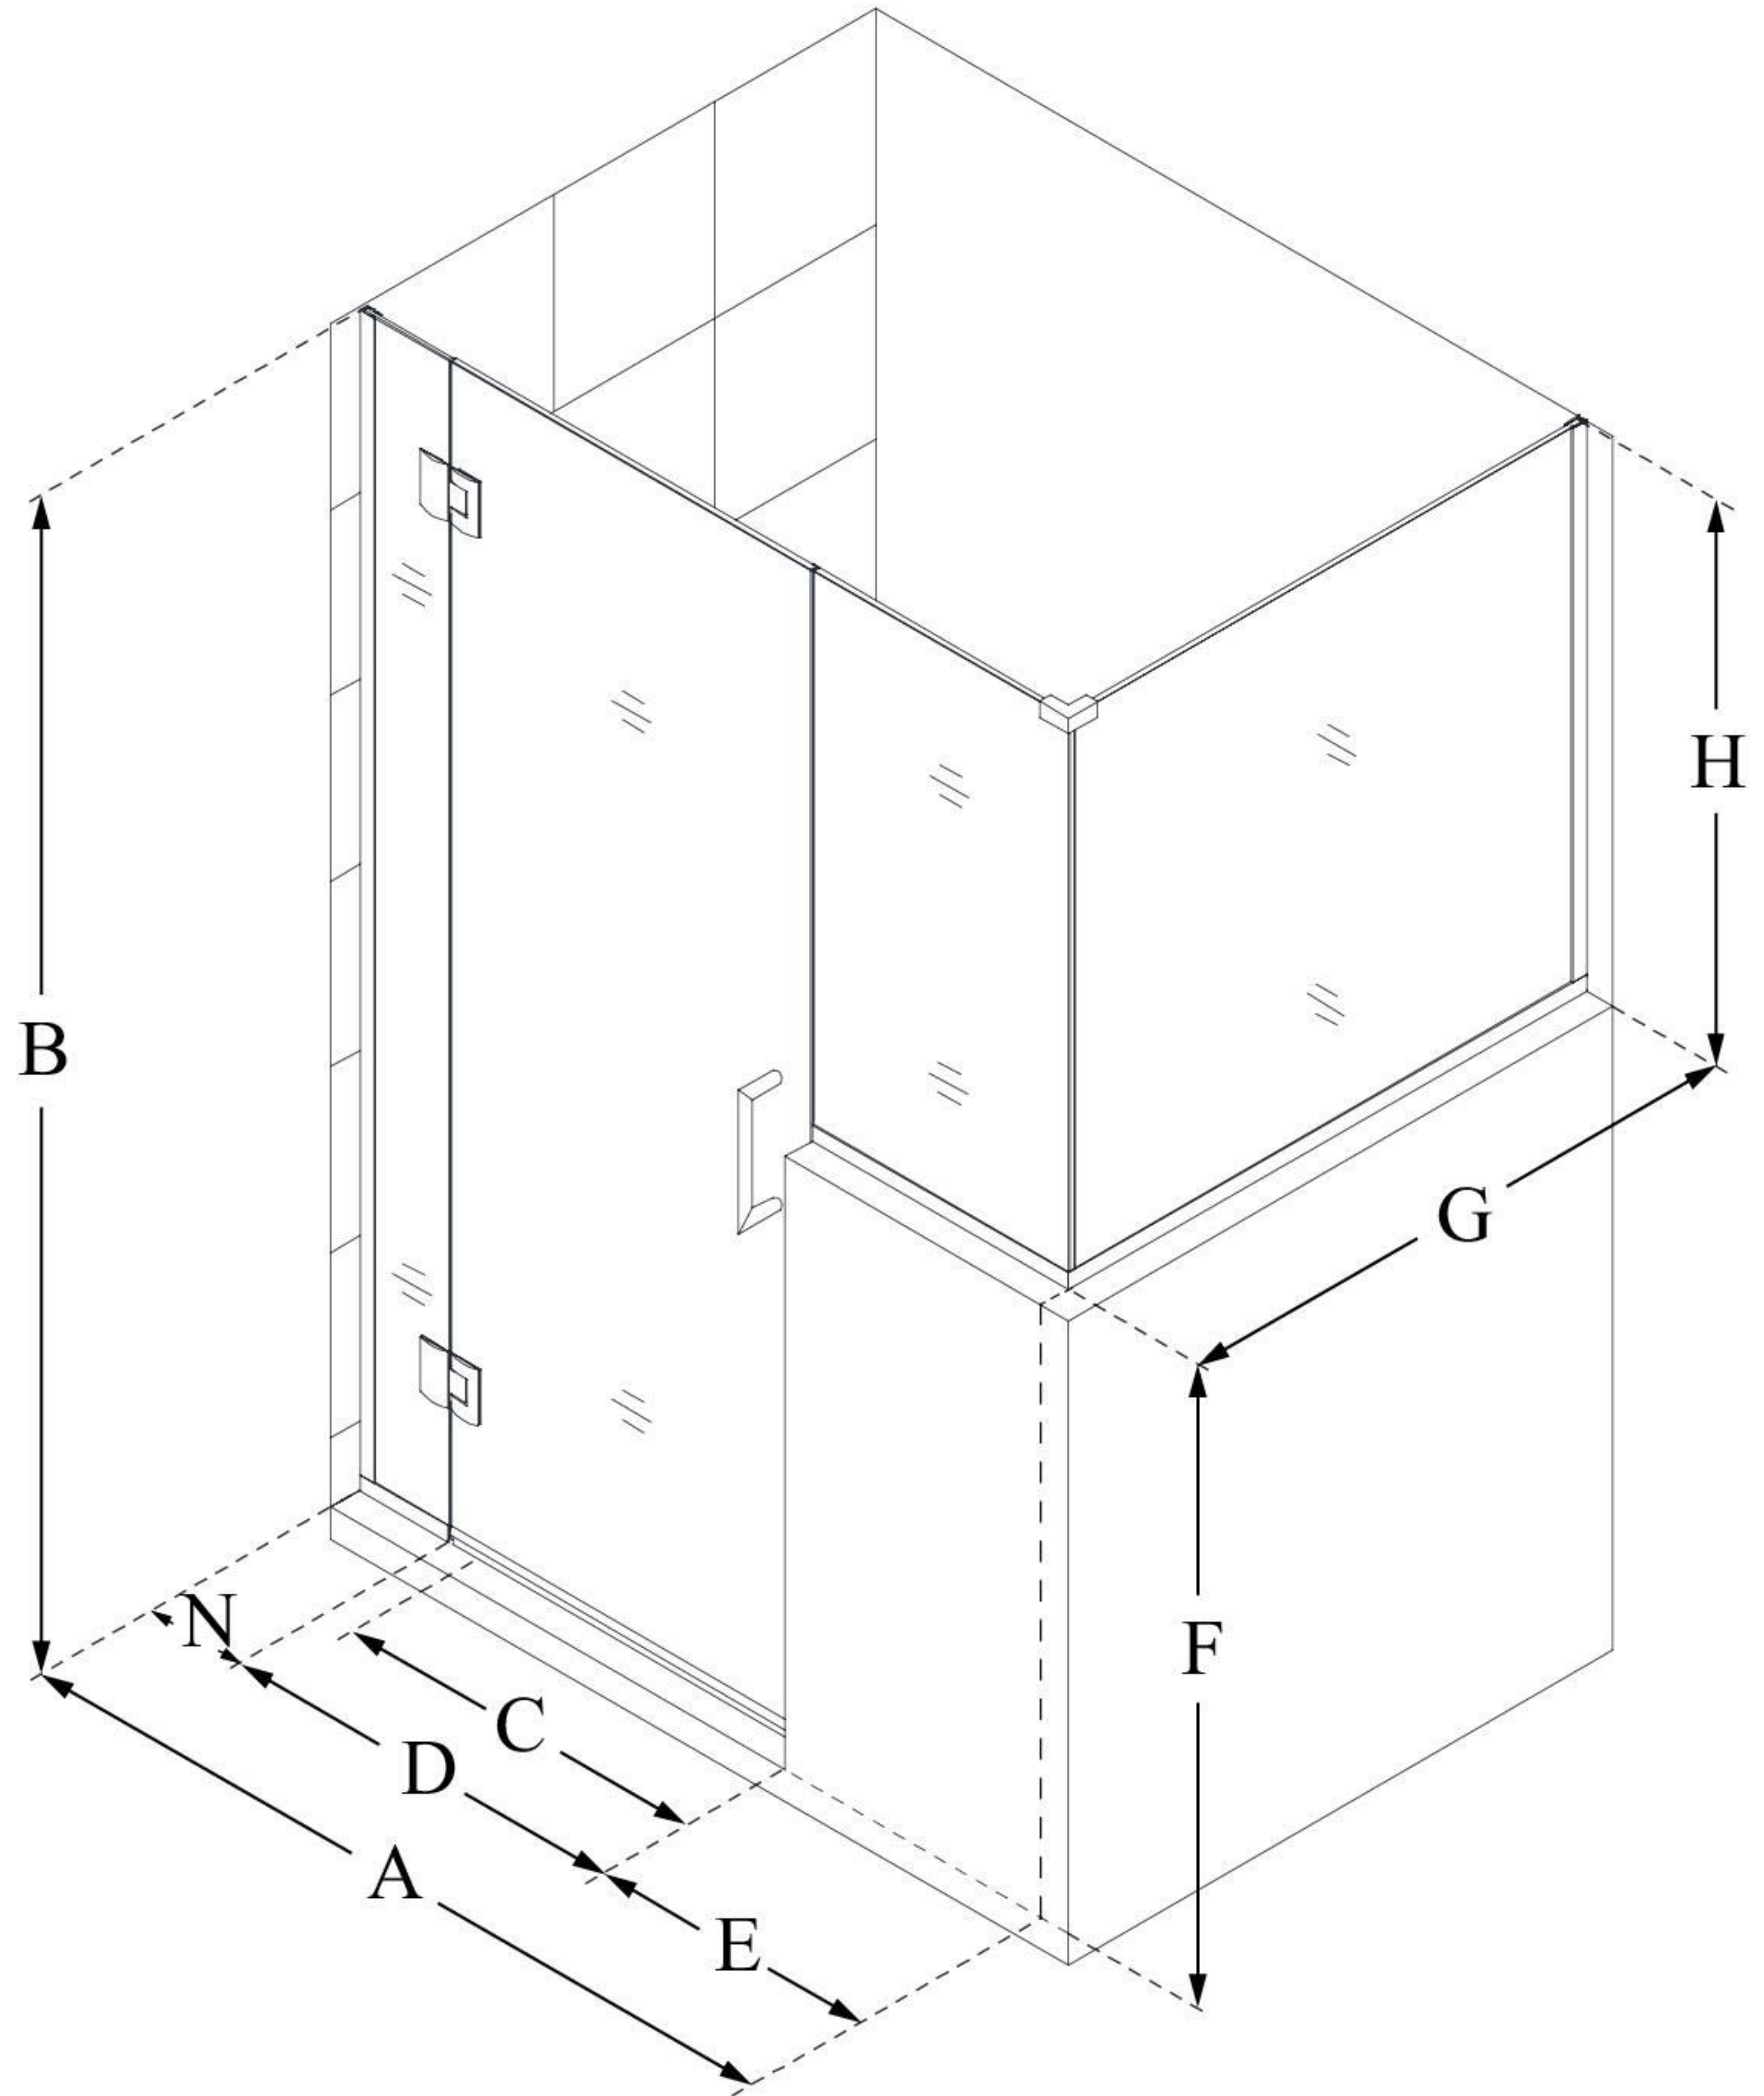

E130243436

UNIDOOR-X

DreamLine Unidoor-X 60" W x 36 3/8" D x 72" H Frameless Hinged Shower Enclosure, Clear Glass

SWING DOOR

CONFIGURATION DIMENSIONS:

A: 60"

MODEL WIDTH

B: 72"

MODEL HEIGHT

C: 29"

ACCESS WIDTH

D: 30"

DOOR WIDTH

E: 24"

INLINE BUTTRESS PANEL WIDTH

F: 38"

BUTTRESS WALL HEIGHT

G: 36 3/8"

RETURN PANEL WIDTH

H: 34"

BUTTRESS GLASS HEIGHT

N: 6"

HINGE PANEL WIDTH

DreamLine reserves the right to update or modify the hardware or materials pictured without prior notice for the purpose of product improvement and customer satisfaction.