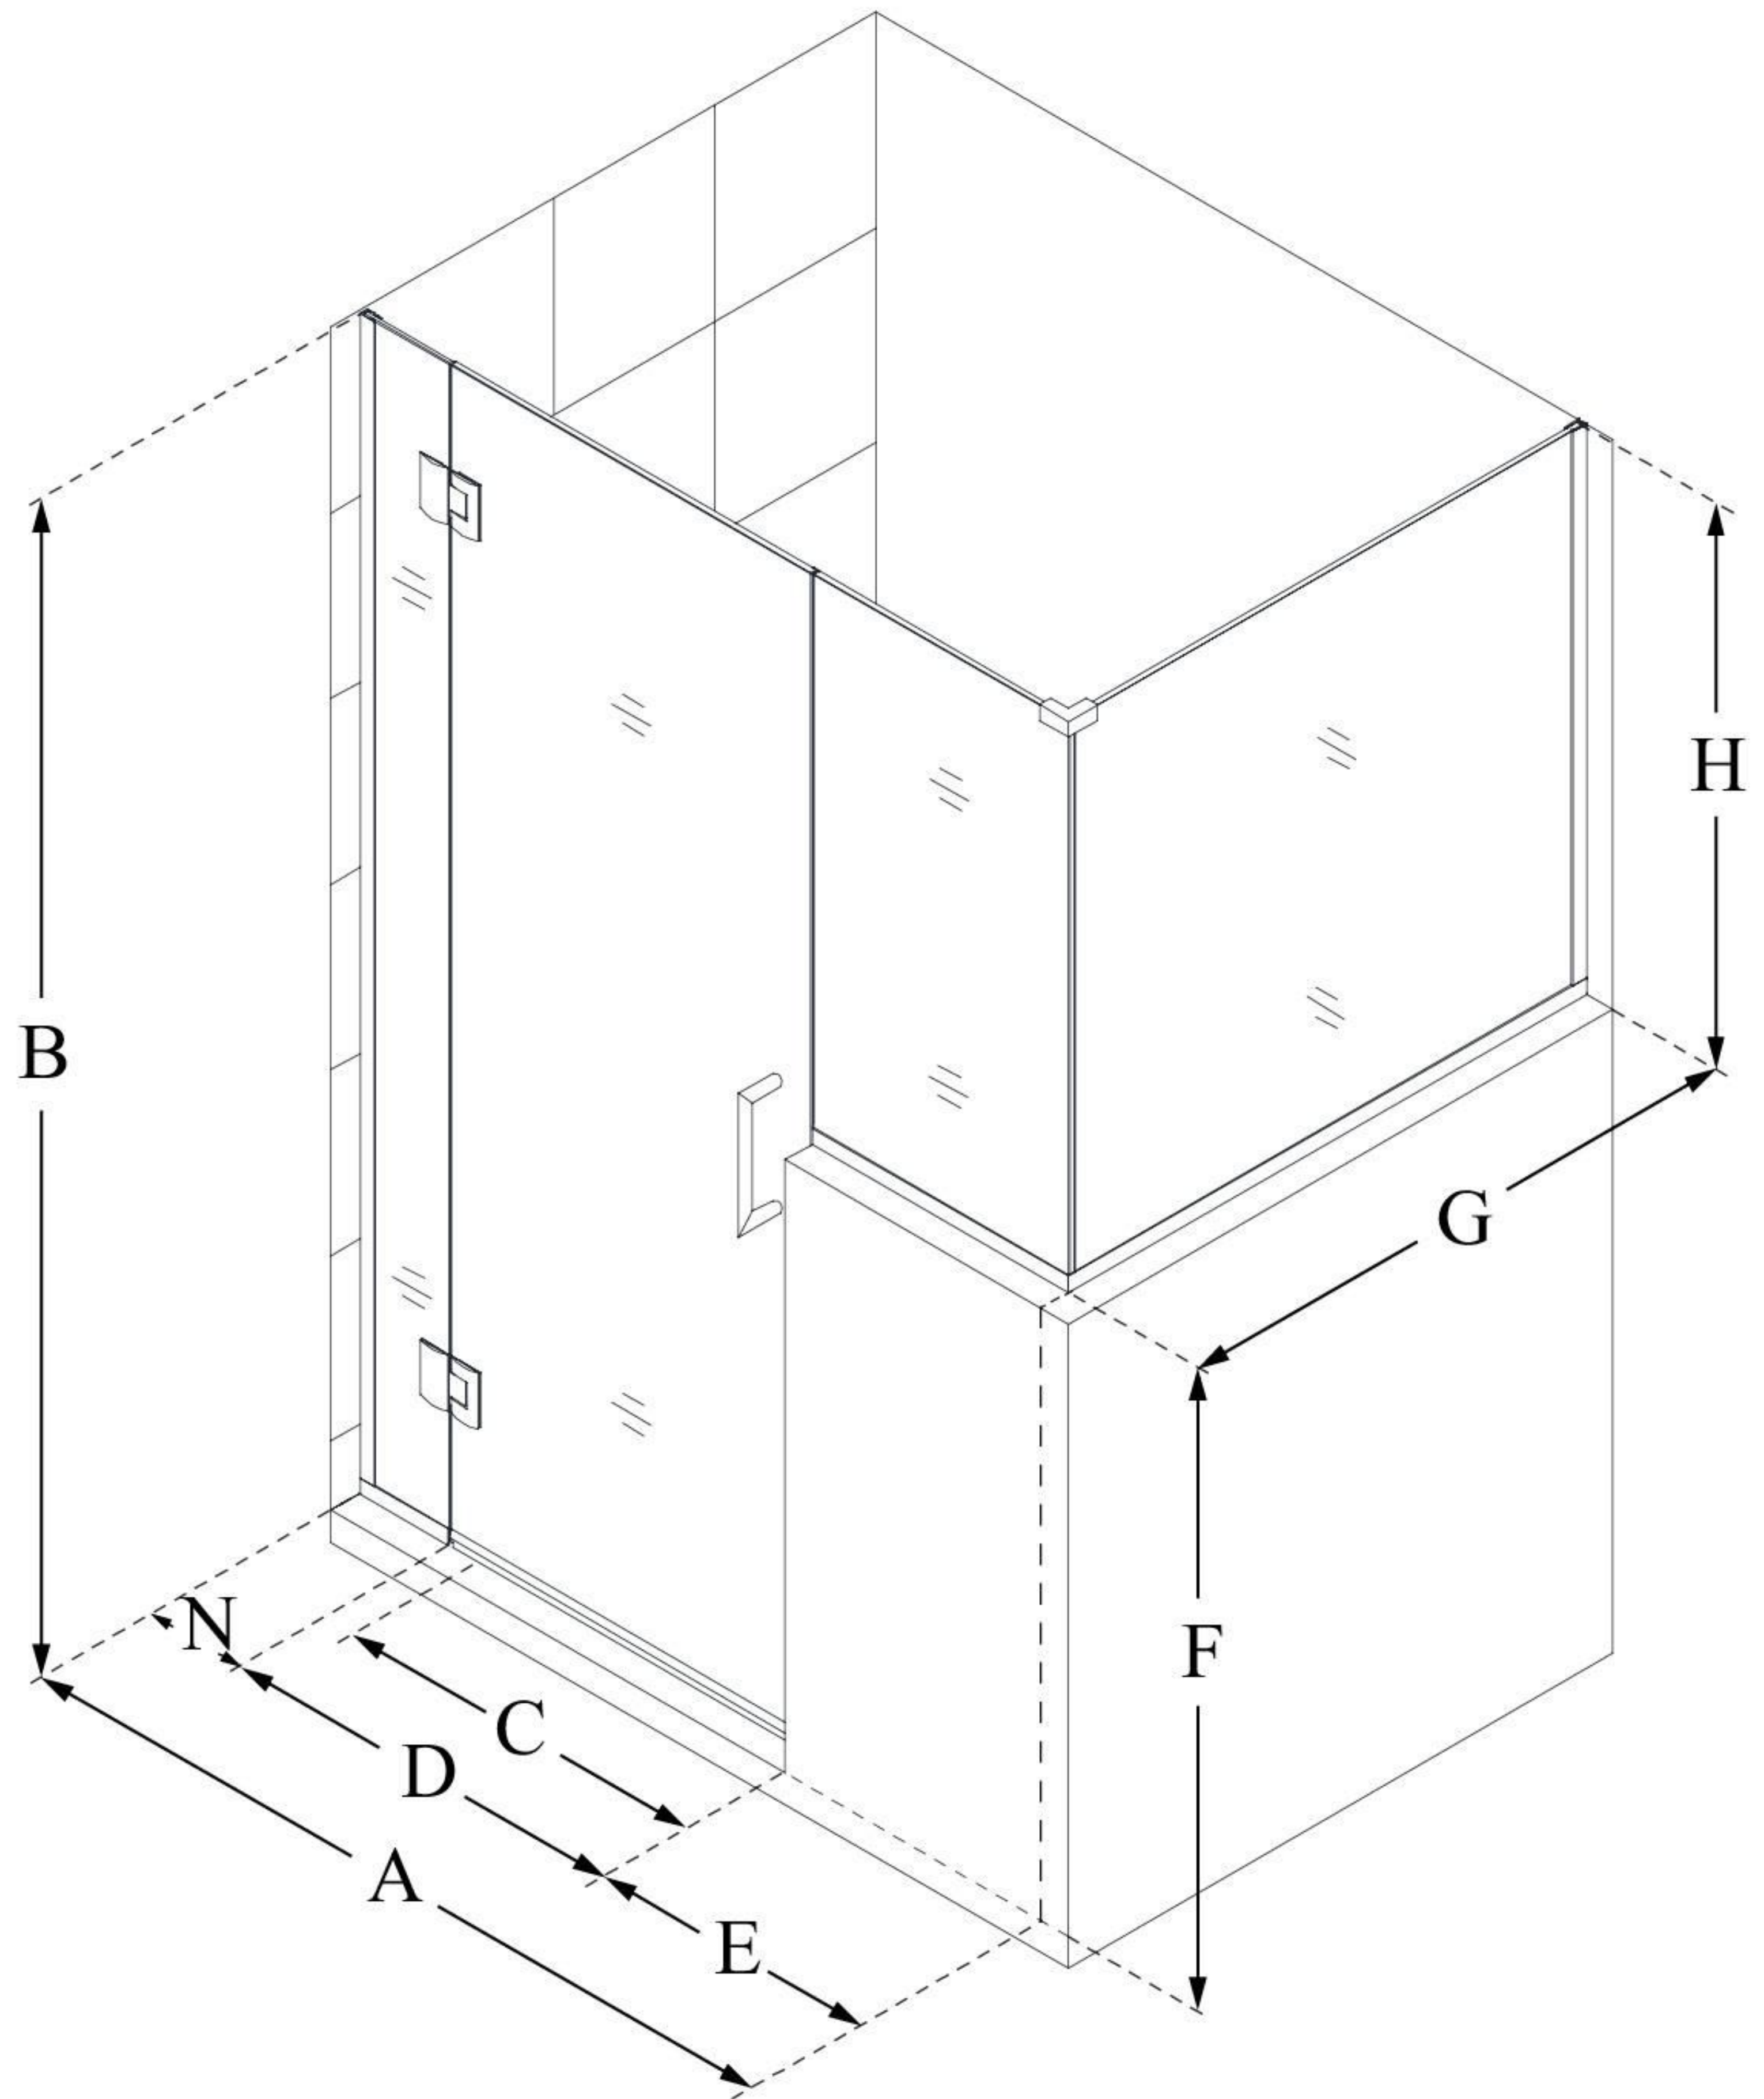

E130243430

UNIDOOR-X

DreamLine Unidoor-X 60" W x 30 3/8" D x 72" H Frameless Hinged Shower Enclosure, Clear Glass

SWING DOOR

CONFIGURATION DIMENSIONS:

A: 60"

MODEL WIDTH

B: 72"

MODEL HEIGHT

C: 29"

ACCESS WIDTH

D: 30"

DOOR WIDTH

E: 24"

INLINE BUTTRESS PANEL WIDTH

F: 38"

BUTTRESS WALL HEIGHT

G: 30 3/8"

RETURN PANEL WIDTH

H: 34"

BUTTRESS GLASS HEIGHT

N: 6"

HINGE PANEL WIDTH

DreamLine reserves the right to update or modify the hardware or materials pictured without prior notice for the purpose of product improvement and customer satisfaction.