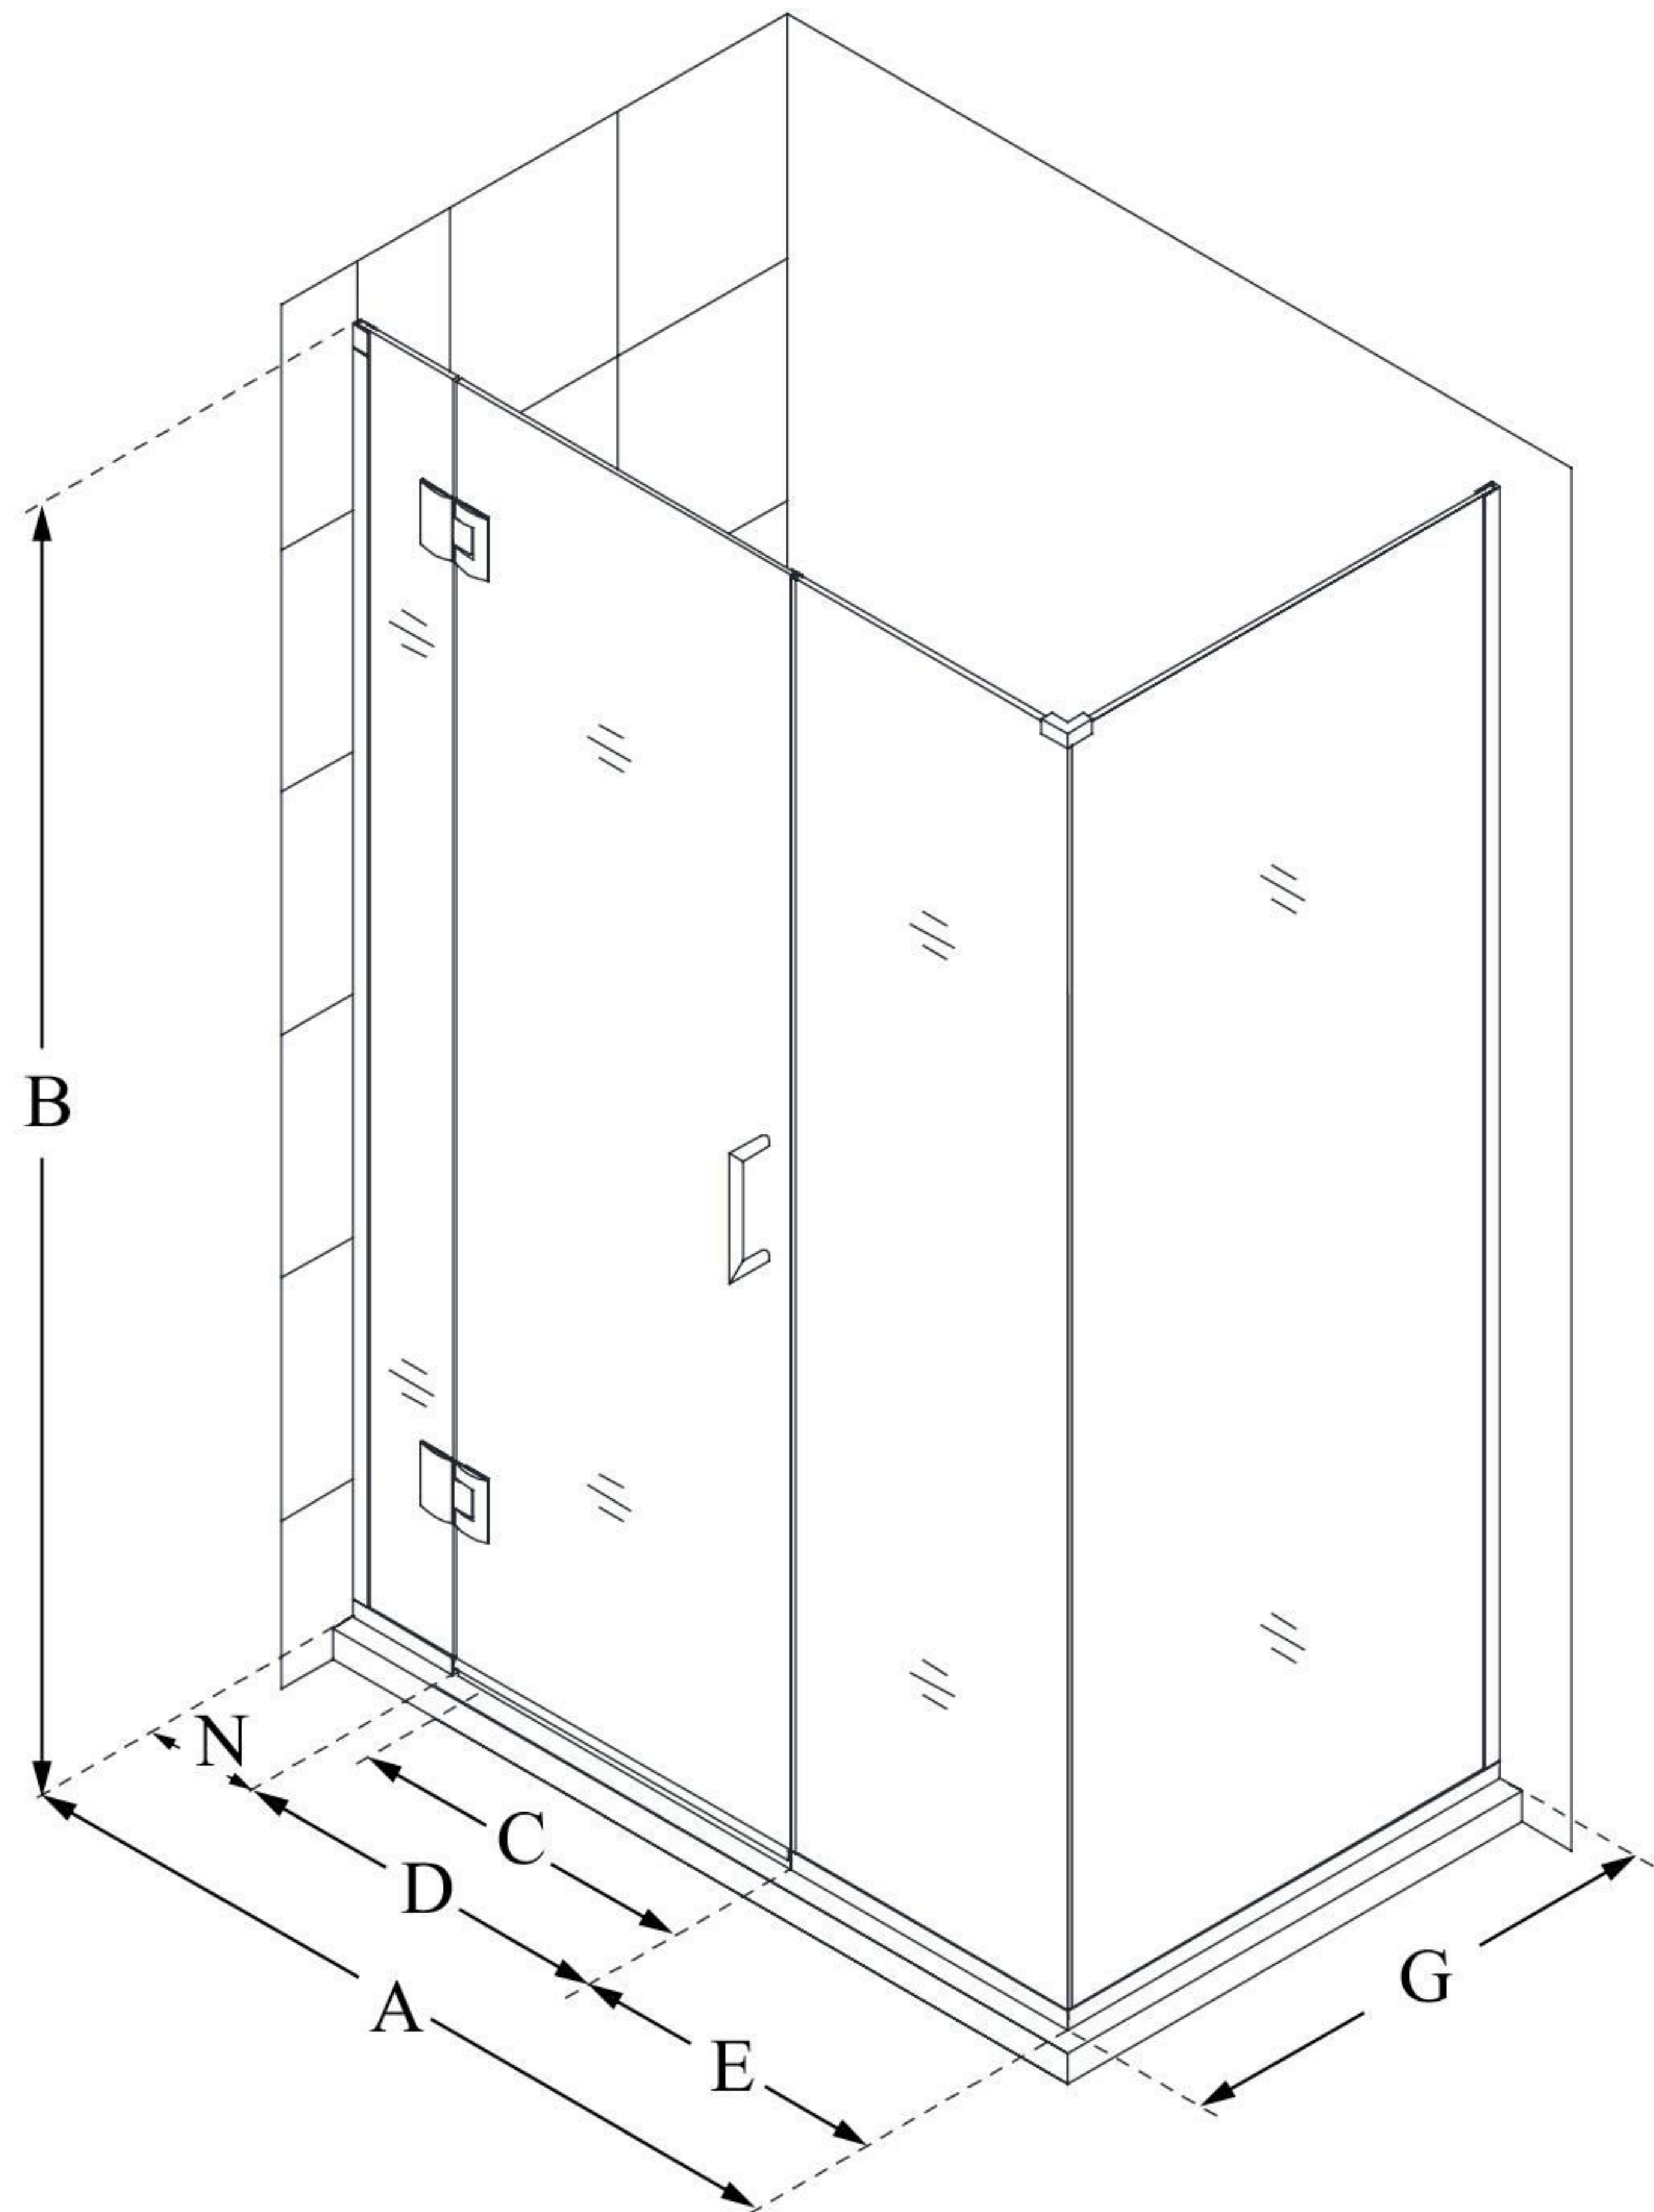

E13022534

UNIDOOR-X

DreamLine Unidoor-X 58 1/2" W
x 34 3/8" D x 72" H Frameless
Hinged Shower Enclosure, Clear
Glass

SWING DOOR

CONFIGURATION DIMENSIONS:

A: 58 1/2"

MODEL WIDTH

B: 72"

MODEL HEIGHT

C: 29"

ACCESS WIDTH

D: 30"

DOOR WIDTH

E: 22 1/2"

INLINE PANEL WIDTH

G: 34 3/8"

RETURN PANEL WIDTH

N: 6"

HINGE PANEL WIDTH

DreamLine reserves the right to update or modify the hardware or materials pictured without prior notice for the purpose of product improvement and customer satisfaction.