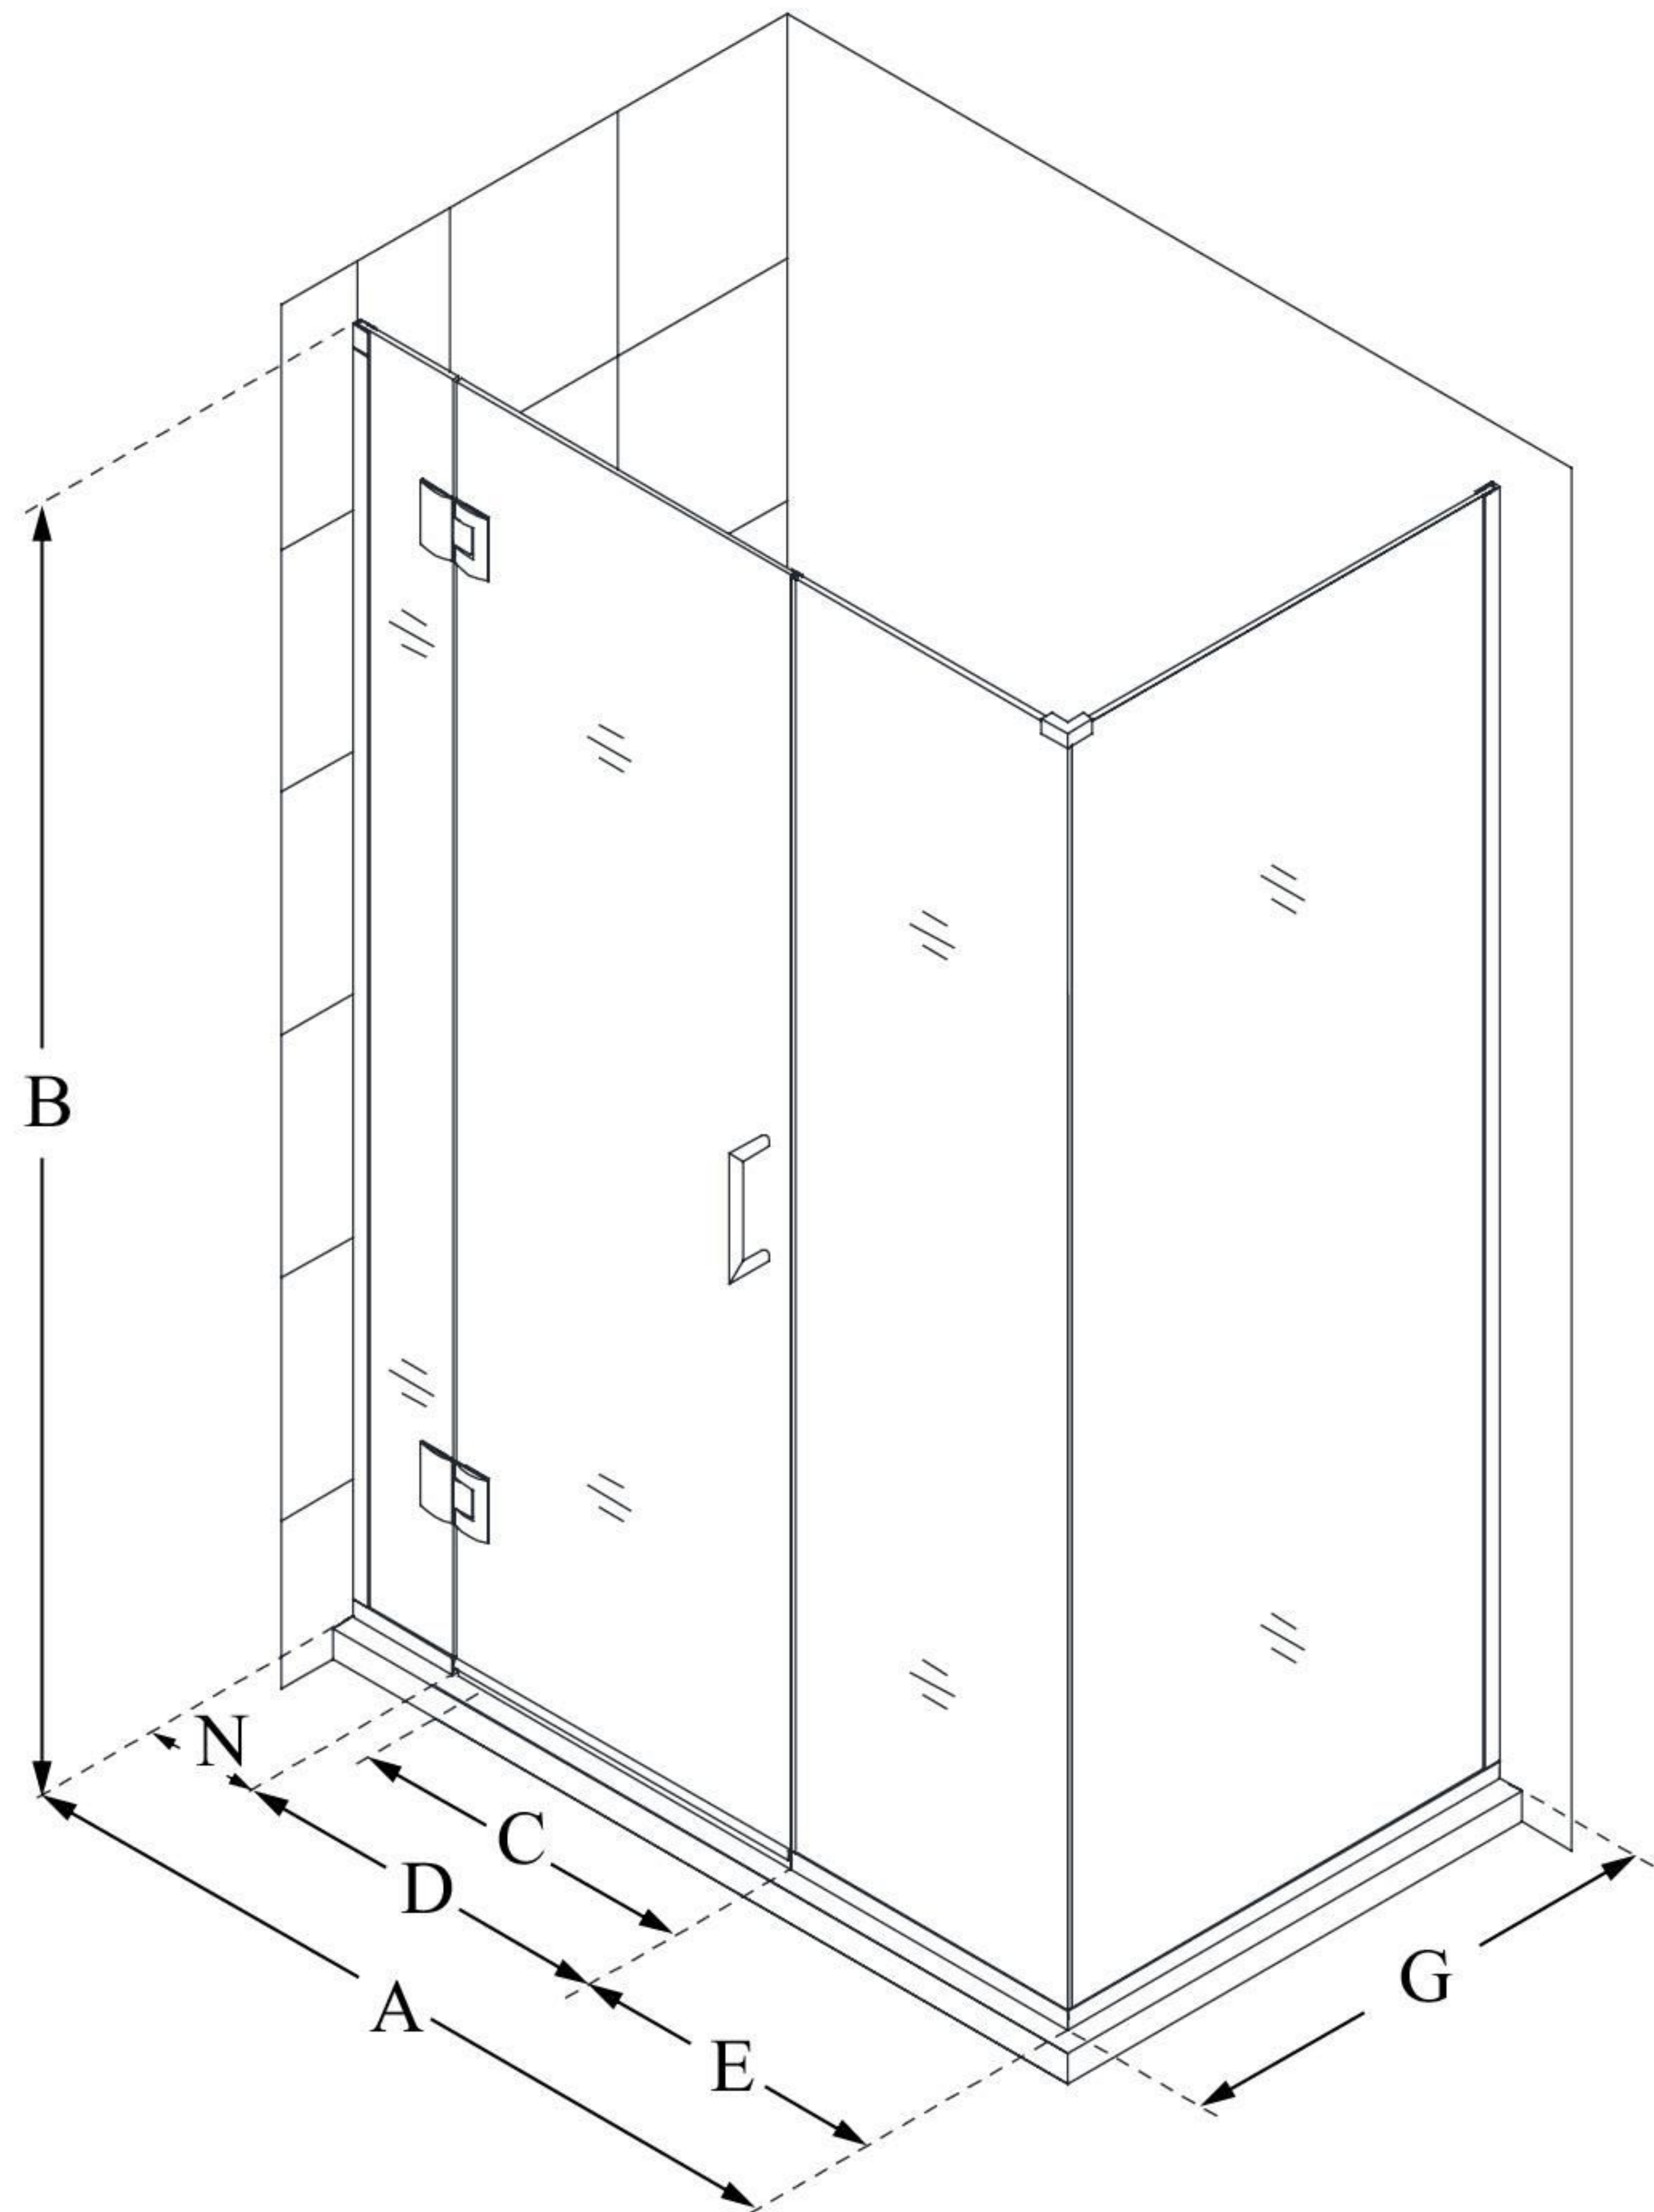

## UNIDOOR-X

DreamLine Unidoor-X 58 1/2" W  
x 30 3/8" D x 72" H Frameless  
Hinged Shower Enclosure, Clear  
Glass

**SWING DOOR**

### CONFIGURATION DIMENSIONS:

**A: 58 1/2"**

MODEL WIDTH

**B: 72"**

MODEL HEIGHT

**C: 29"**

ACCESS WIDTH

**D: 30"**

DOOR WIDTH

**E: 22 1/2"**

INLINE PANEL WIDTH

**G: 30 3/8"**

RETURN PANEL WIDTH

**N: 6"**

HINGE PANEL WIDTH

DreamLine reserves the right to update or modify the hardware or materials pictured without prior notice for the purpose of product improvement and customer satisfaction.