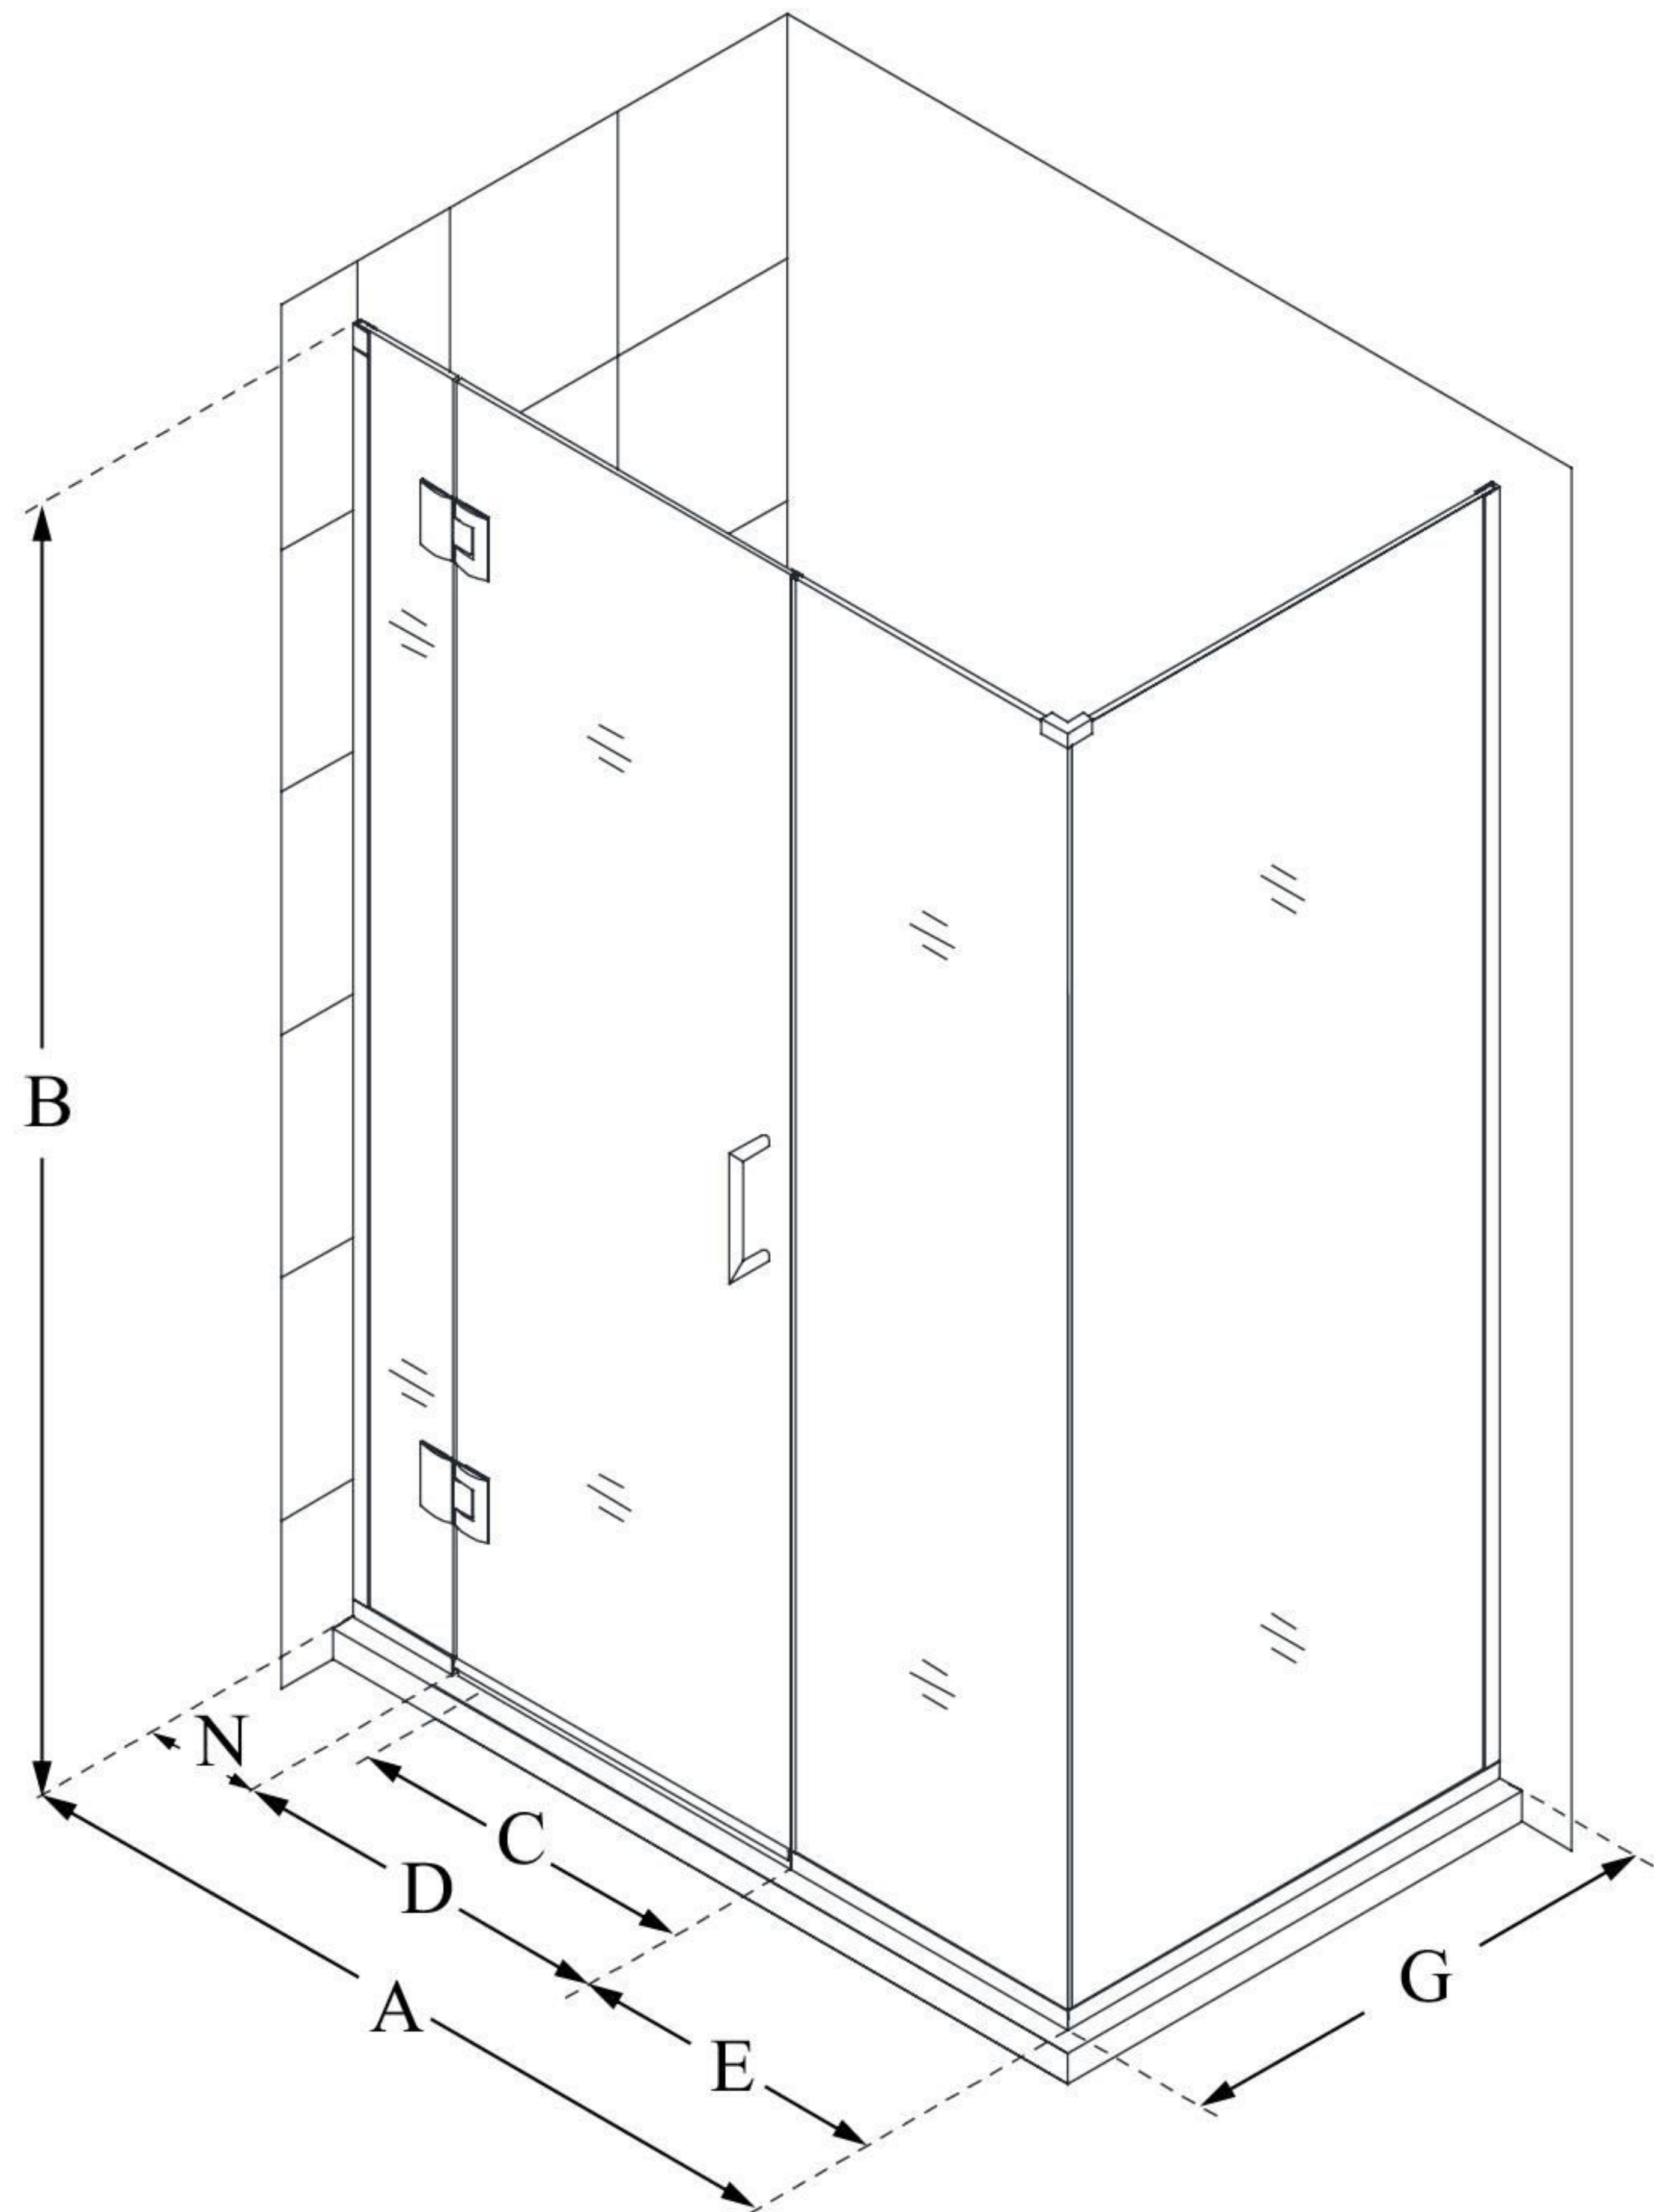

## UNIDOOR-X

DreamLine Unidoor-X 58" W x 34 3/8" D x 72" H Frameless Hinged Shower Enclosure, Clear Glass

**SWING DOOR**

### CONFIGURATION DIMENSIONS:

**A: 58"**

MODEL WIDTH

**B: 72"**

MODEL HEIGHT

**C: 29"**

ACCESS WIDTH

**D: 30"**

DOOR WIDTH

**E: 22"**

INLINE PANEL WIDTH

**G: 34 3/8"**

RETURN PANEL WIDTH

**N: 6"**

HINGE PANEL WIDTH

DreamLine reserves the right to update or modify the hardware or materials pictured without prior notice for the purpose of product improvement and customer satisfaction.