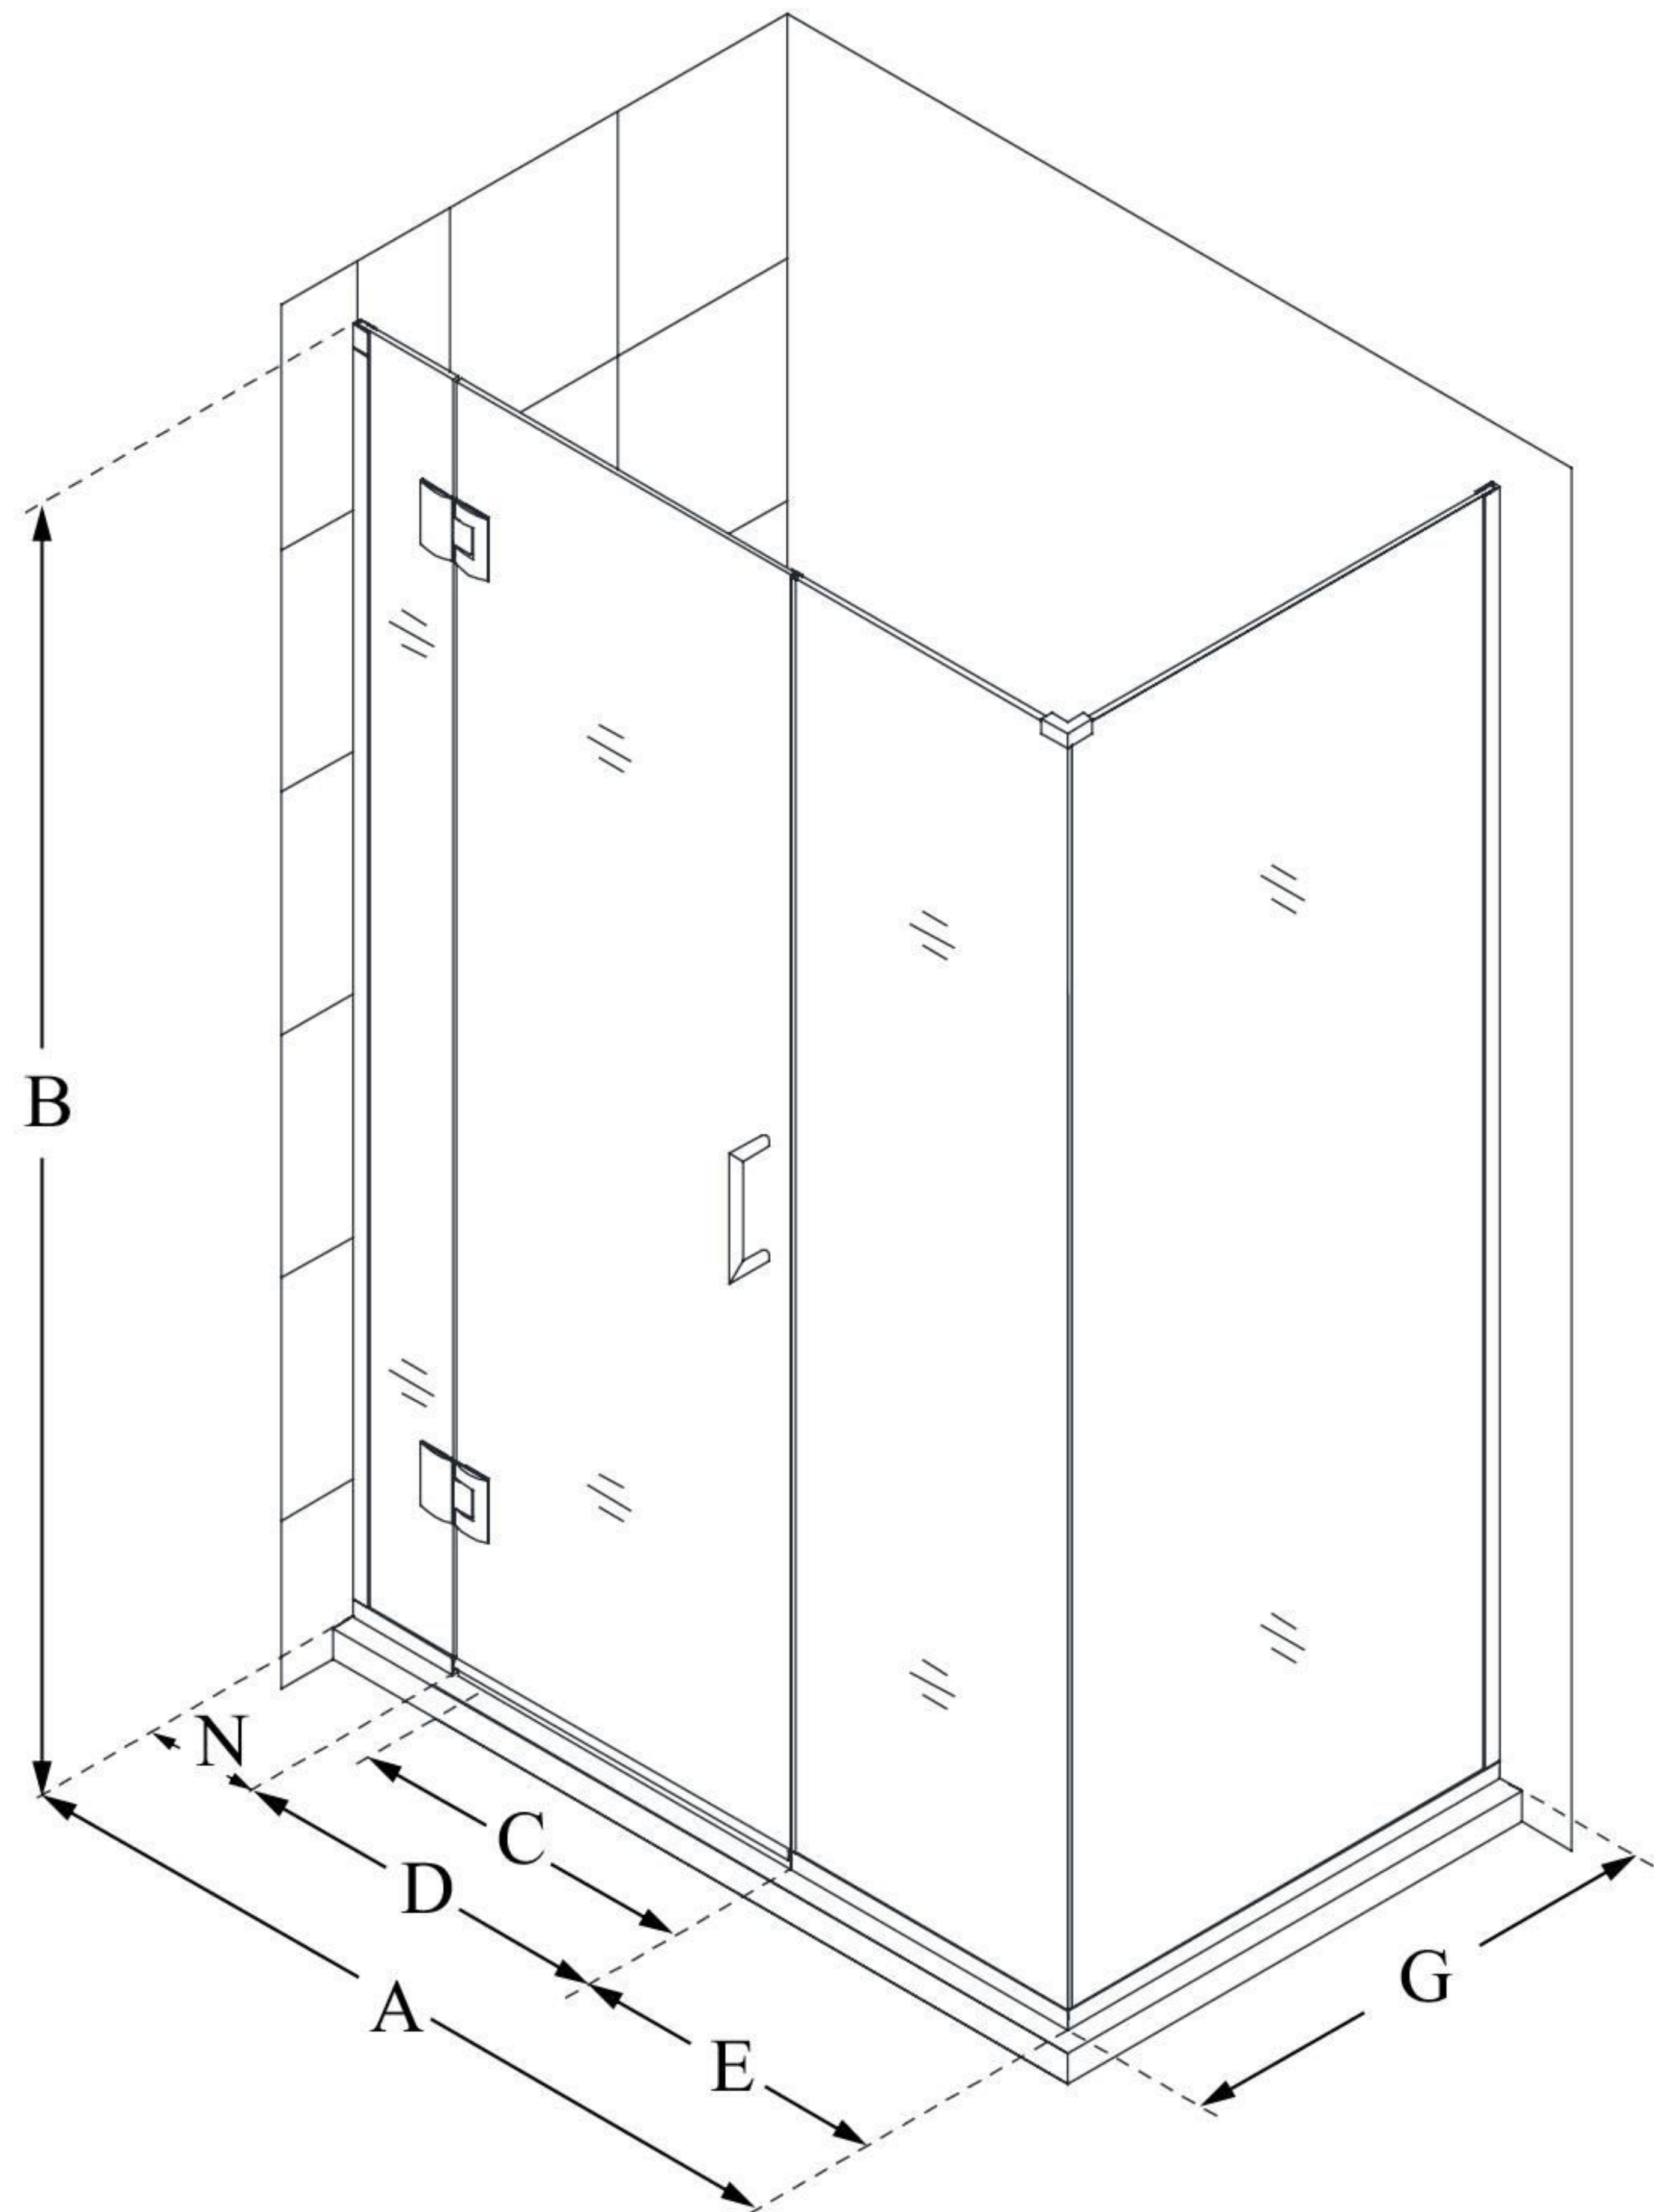

E1302230

UNIDOOR-X

DreamLine Unidoor-X 58" W x 30 3/8" D x 72" H Frameless Hinged Shower Enclosure, Clear Glass

SWING DOOR

CONFIGURATION DIMENSIONS:

A: 58"

MODEL WIDTH

B: 72"

MODEL HEIGHT

C: 29"

ACCESS WIDTH

D: 30"

DOOR WIDTH

E: 22"

INLINE PANEL WIDTH

G: 30 3/8"

RETURN PANEL WIDTH

N: 6"

HINGE PANEL WIDTH

DreamLine reserves the right to update or modify the hardware or materials pictured without prior notice for the purpose of product improvement and customer satisfaction.