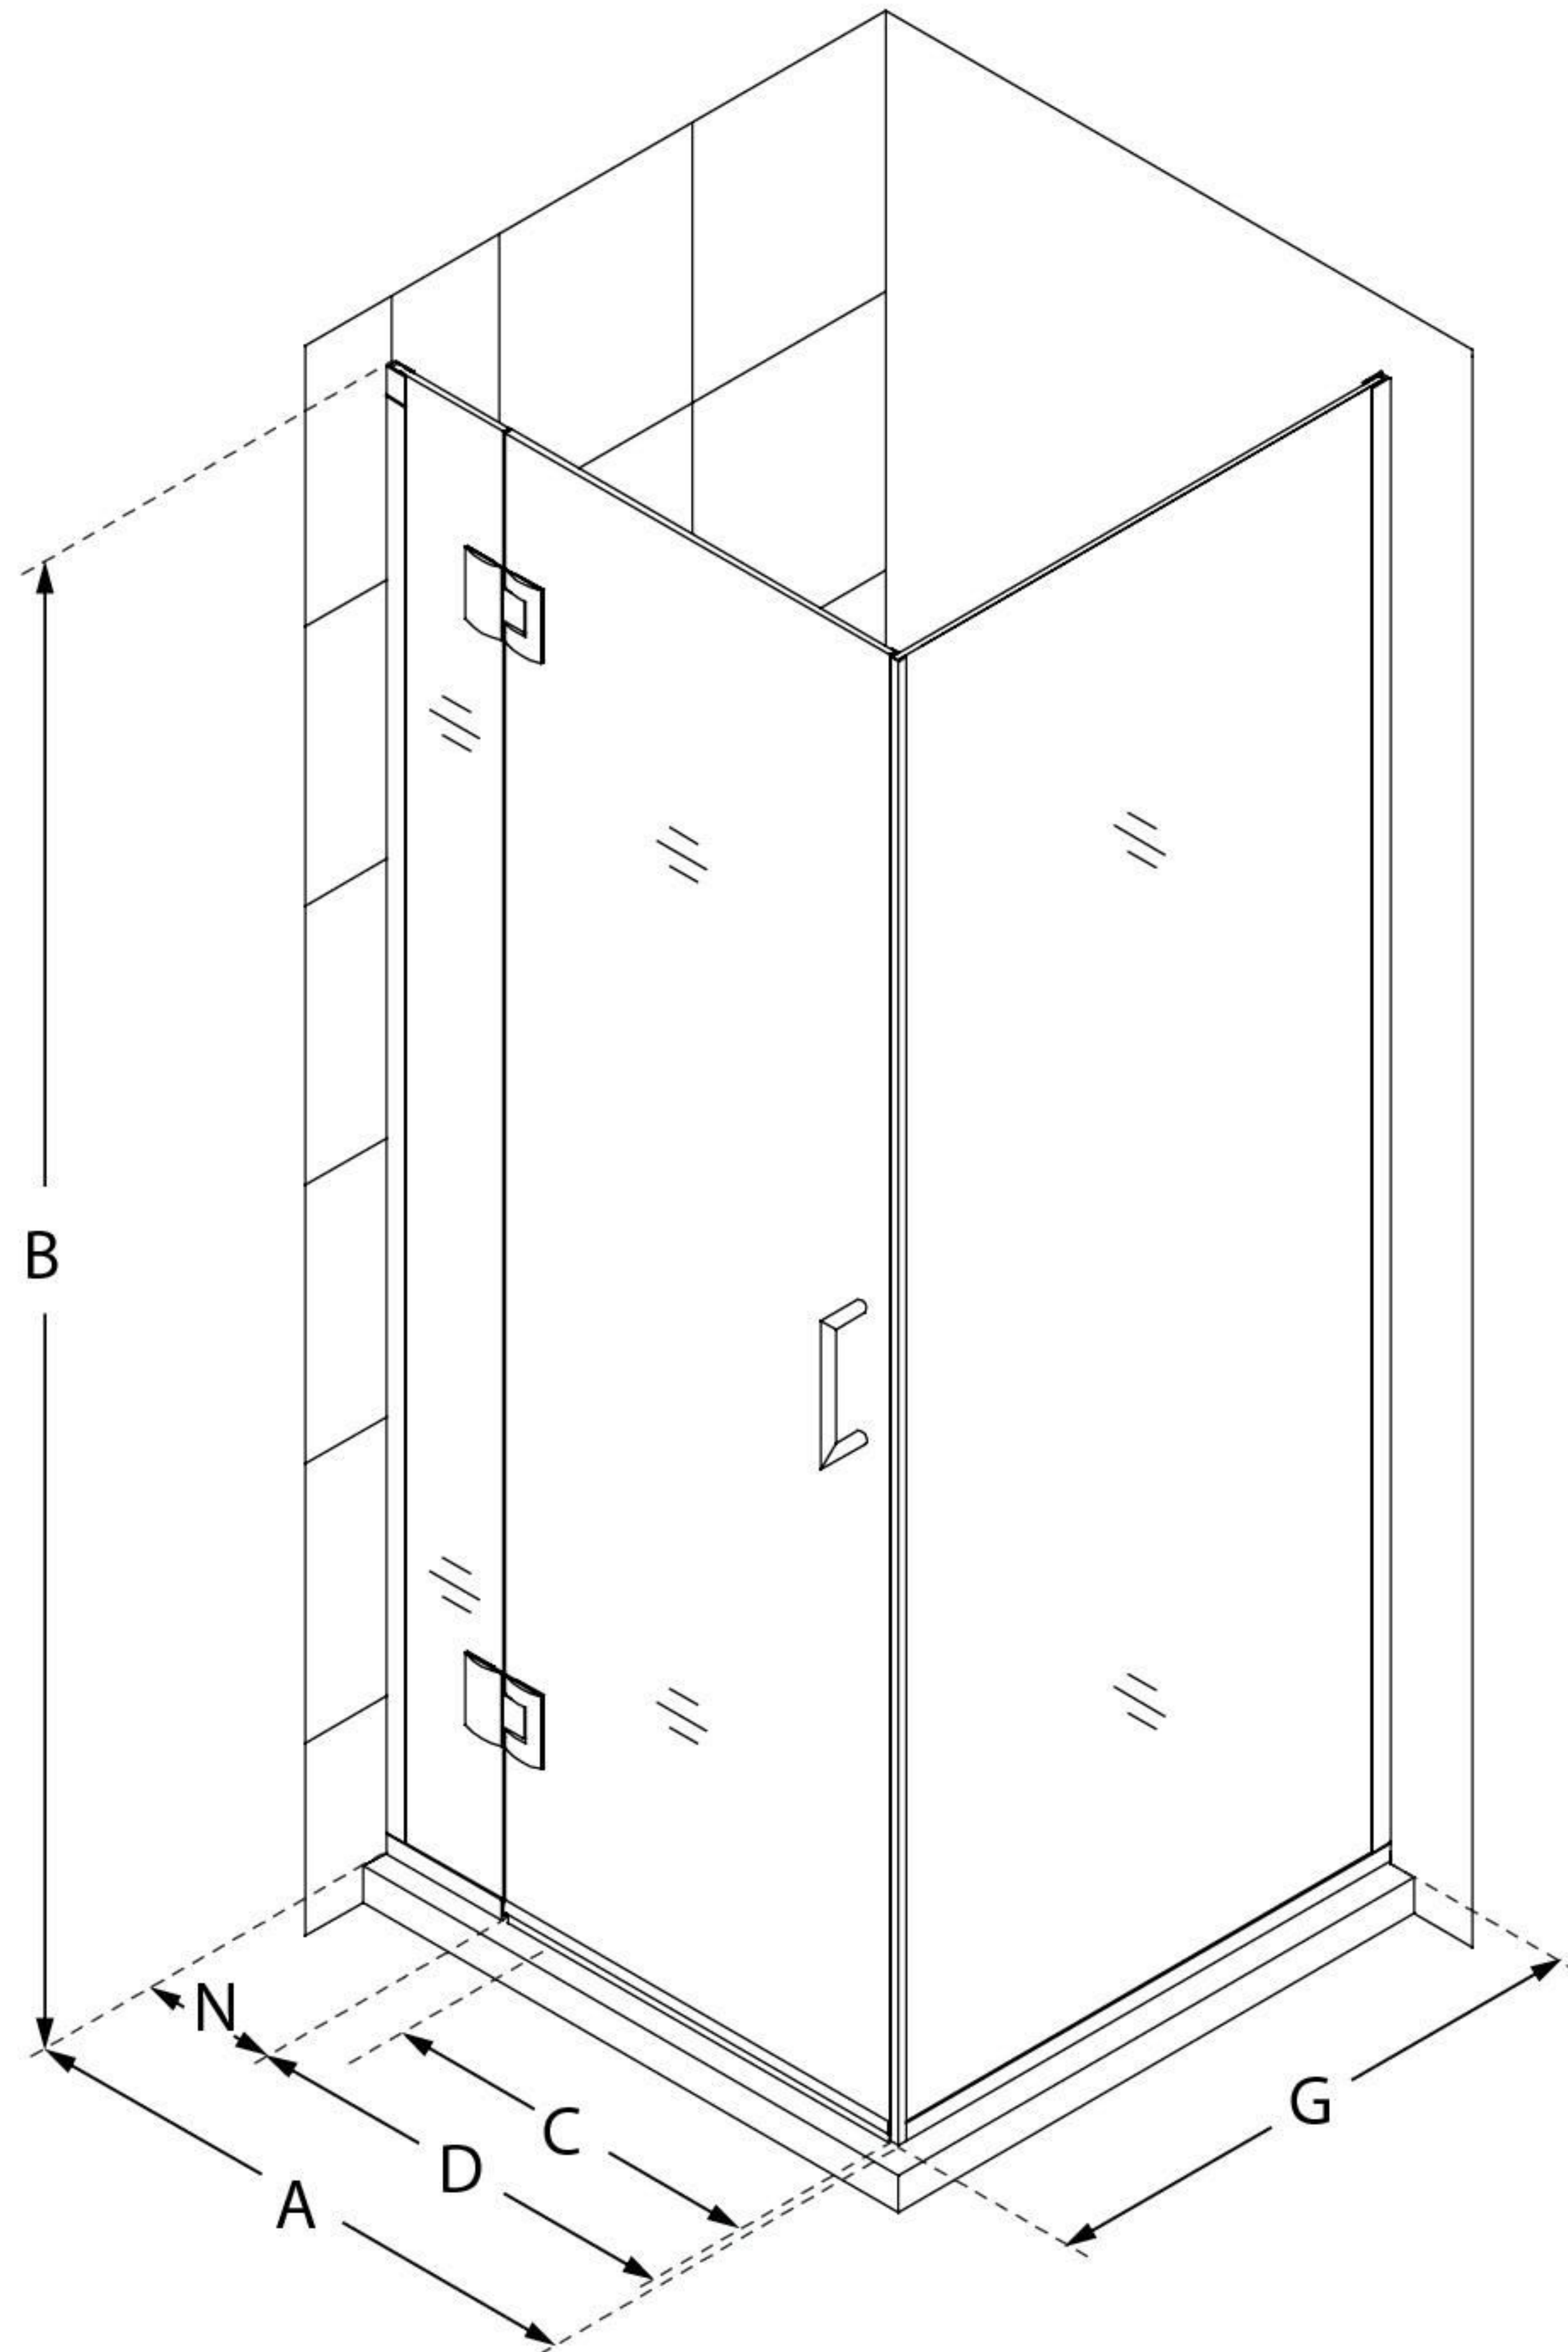

E12930

UNIDOOR-X

DreamLine Unidoor-X 35 3/8" W
x 30" D x 72" H Frameless Hinged
Shower Enclosure, Clear Glass

SWING DOOR

CONFIGURATION DIMENSIONS:

A: 35 3/8"

MODEL WIDTH

B: 72"

MODEL HEIGHT

C: 28"

ACCESS WIDTH

D: 29"

DOOR WIDTH

G: 30"

RETURN PANEL WIDTH

N: 6"

HINGE PANEL WIDTH

DreamLine reserves the right to update or modify the hardware or materials pictured without prior notice for the purpose of product improvement and customer satisfaction.