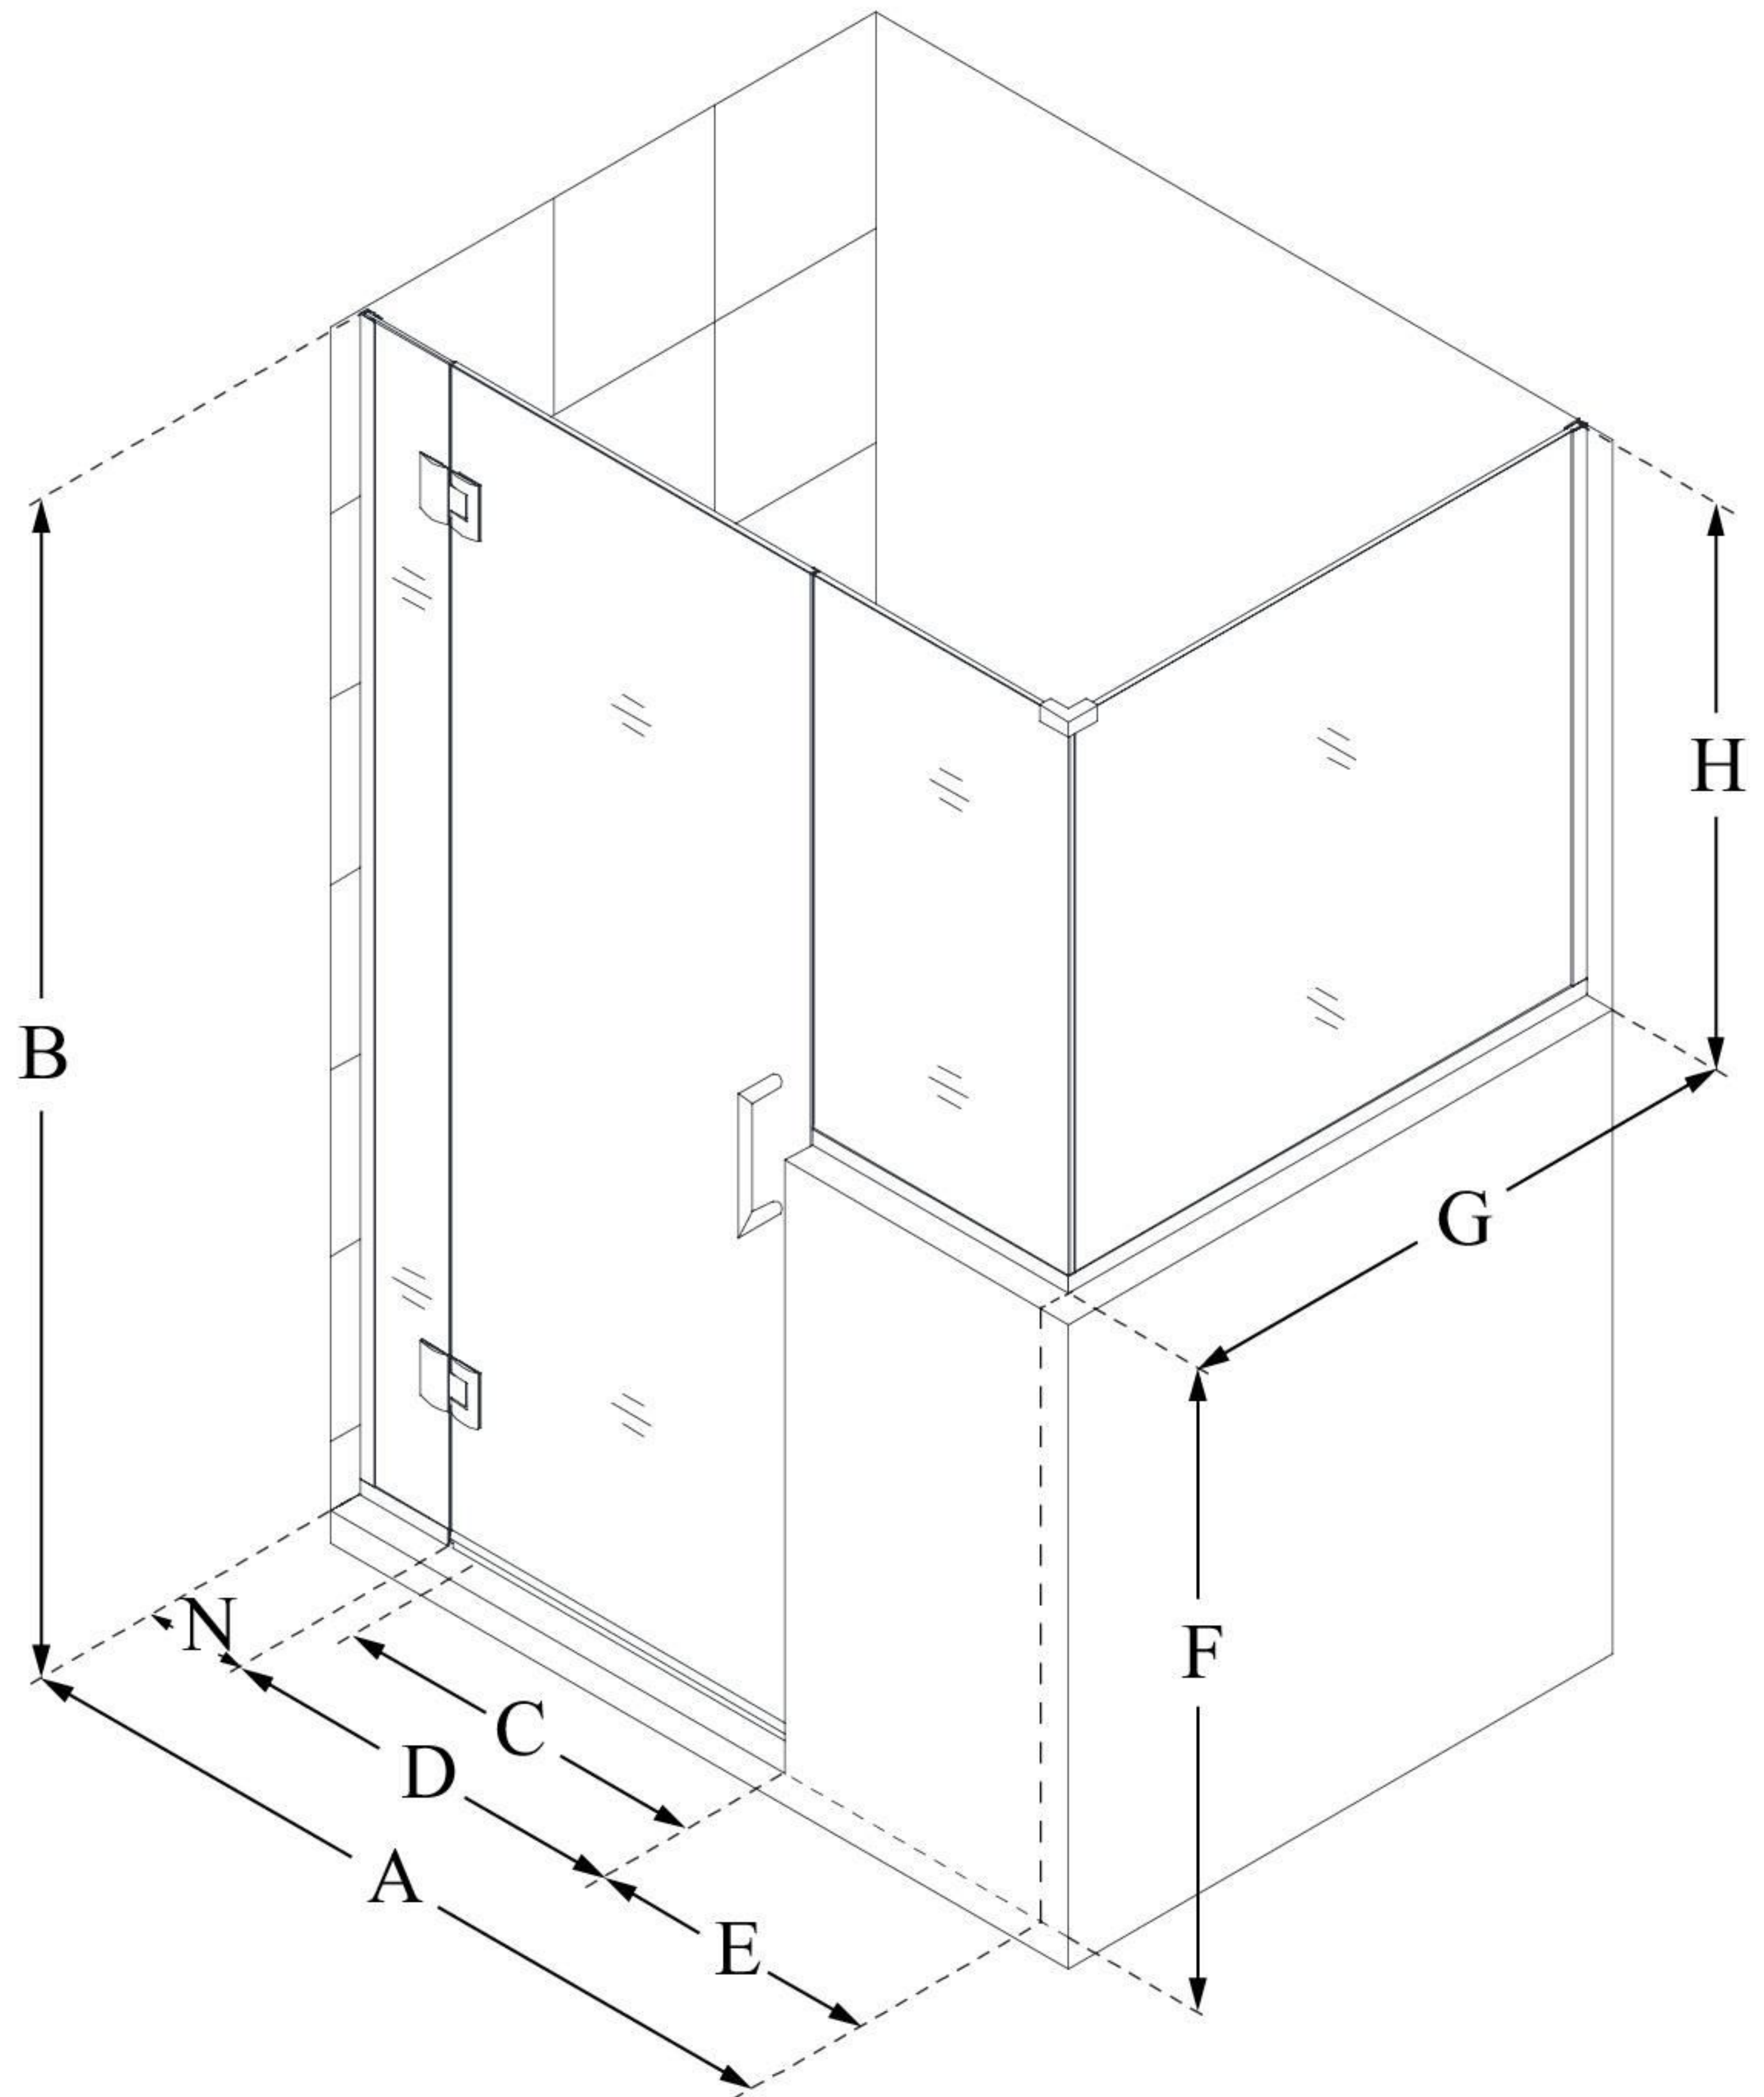

E129243636

UNIDOOR-X

DreamLine Unidoor-X 59" W x 36 3/8" D x 72" H Frameless Hinged Shower Enclosure, Clear Glass

SWING DOOR

CONFIGURATION DIMENSIONS:

A: 59"

MODEL WIDTH

B: 72"

MODEL HEIGHT

C: 28"

ACCESS WIDTH

D: 29"

DOOR WIDTH

E: 24"

INLINE BUTTRESS PANEL WIDTH

F: 36"

BUTTRESS WALL HEIGHT

G: 36 3/8"

RETURN PANEL WIDTH

H: 36"

BUTTRESS GLASS HEIGHT

N: 6"

HINGE PANEL WIDTH

DreamLine reserves the right to update or modify the hardware or materials pictured without prior notice for the purpose of product improvement and customer satisfaction.