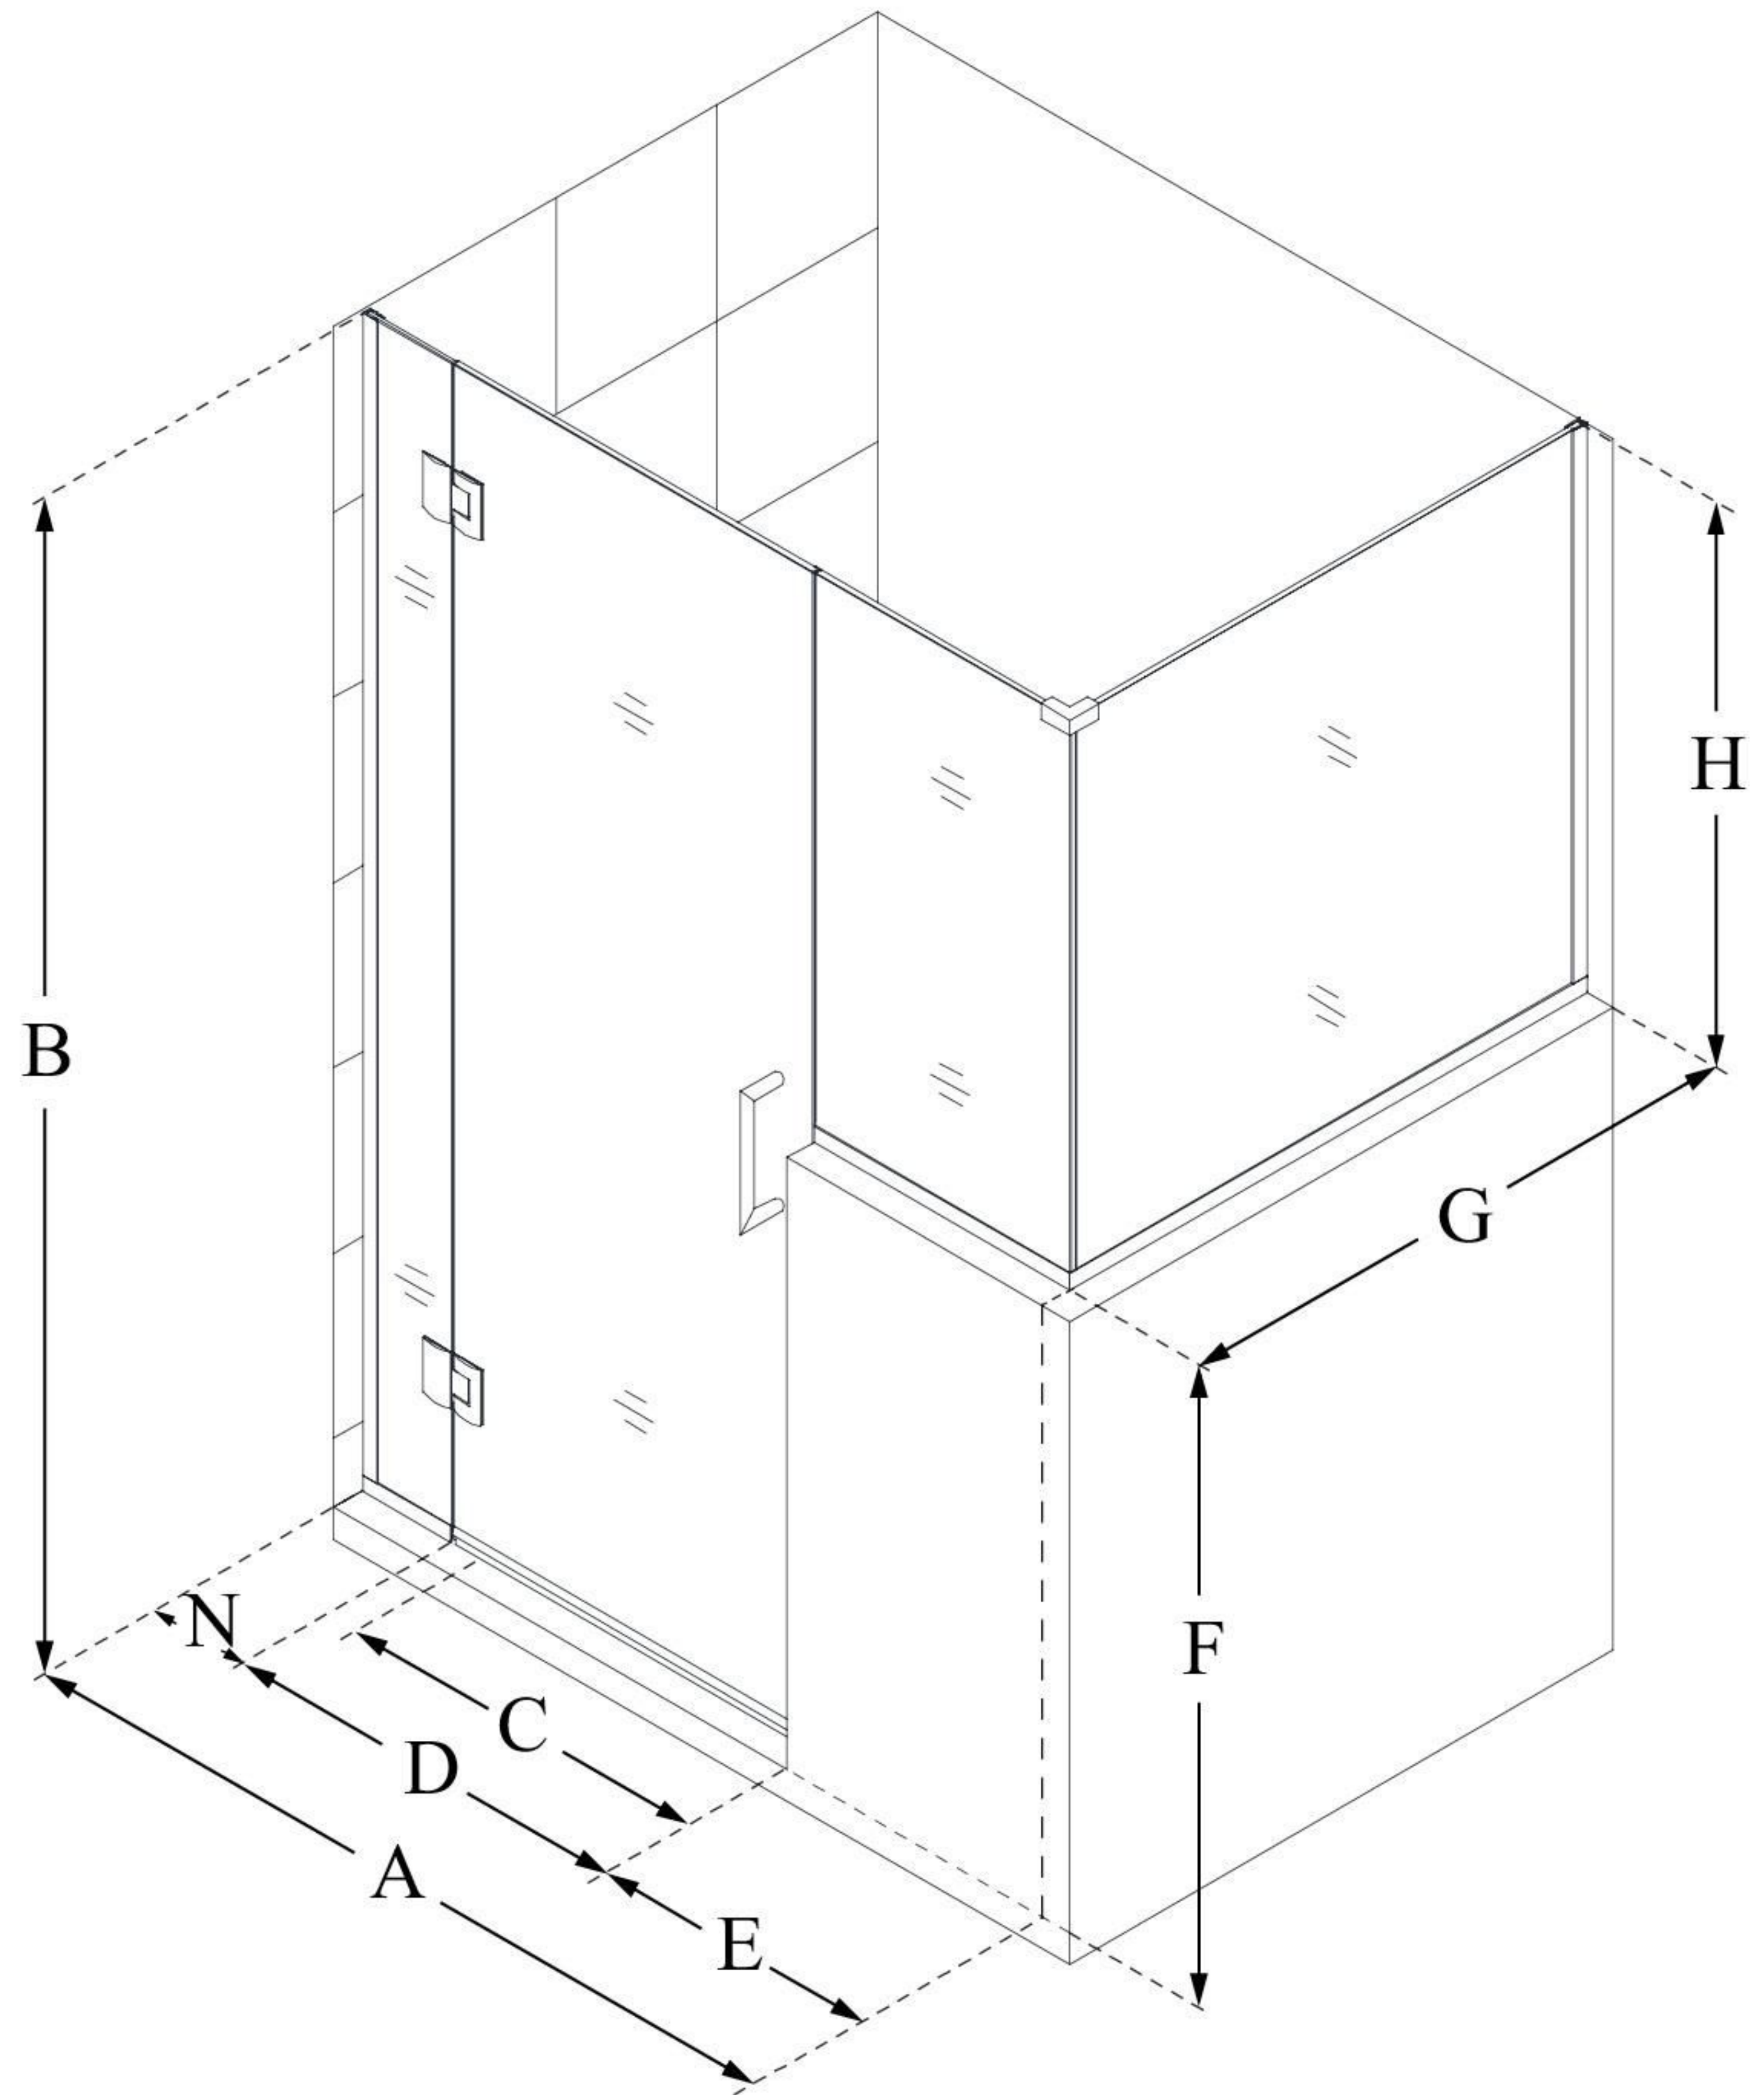

E129243436

UNIDOOR-X

DreamLine Unidoor-X 59" W x 36 3/8" D x 72" H Frameless Hinged Shower Enclosure, Clear Glass

SWING DOOR

CONFIGURATION DIMENSIONS:

A: 59"	MODEL WIDTH
B: 72"	MODEL HEIGHT
C: 28"	ACCESS WIDTH
D: 29"	DOOR WIDTH
E: 24"	INLINE BUTTRESS PANEL WIDTH
F: 38"	BUTTRESS WALL HEIGHT
G: 36 3/8"	RETURN PANEL WIDTH
H: 34"	BUTTRESS GLASS HEIGHT
N: 6"	HINGE PANEL WIDTH