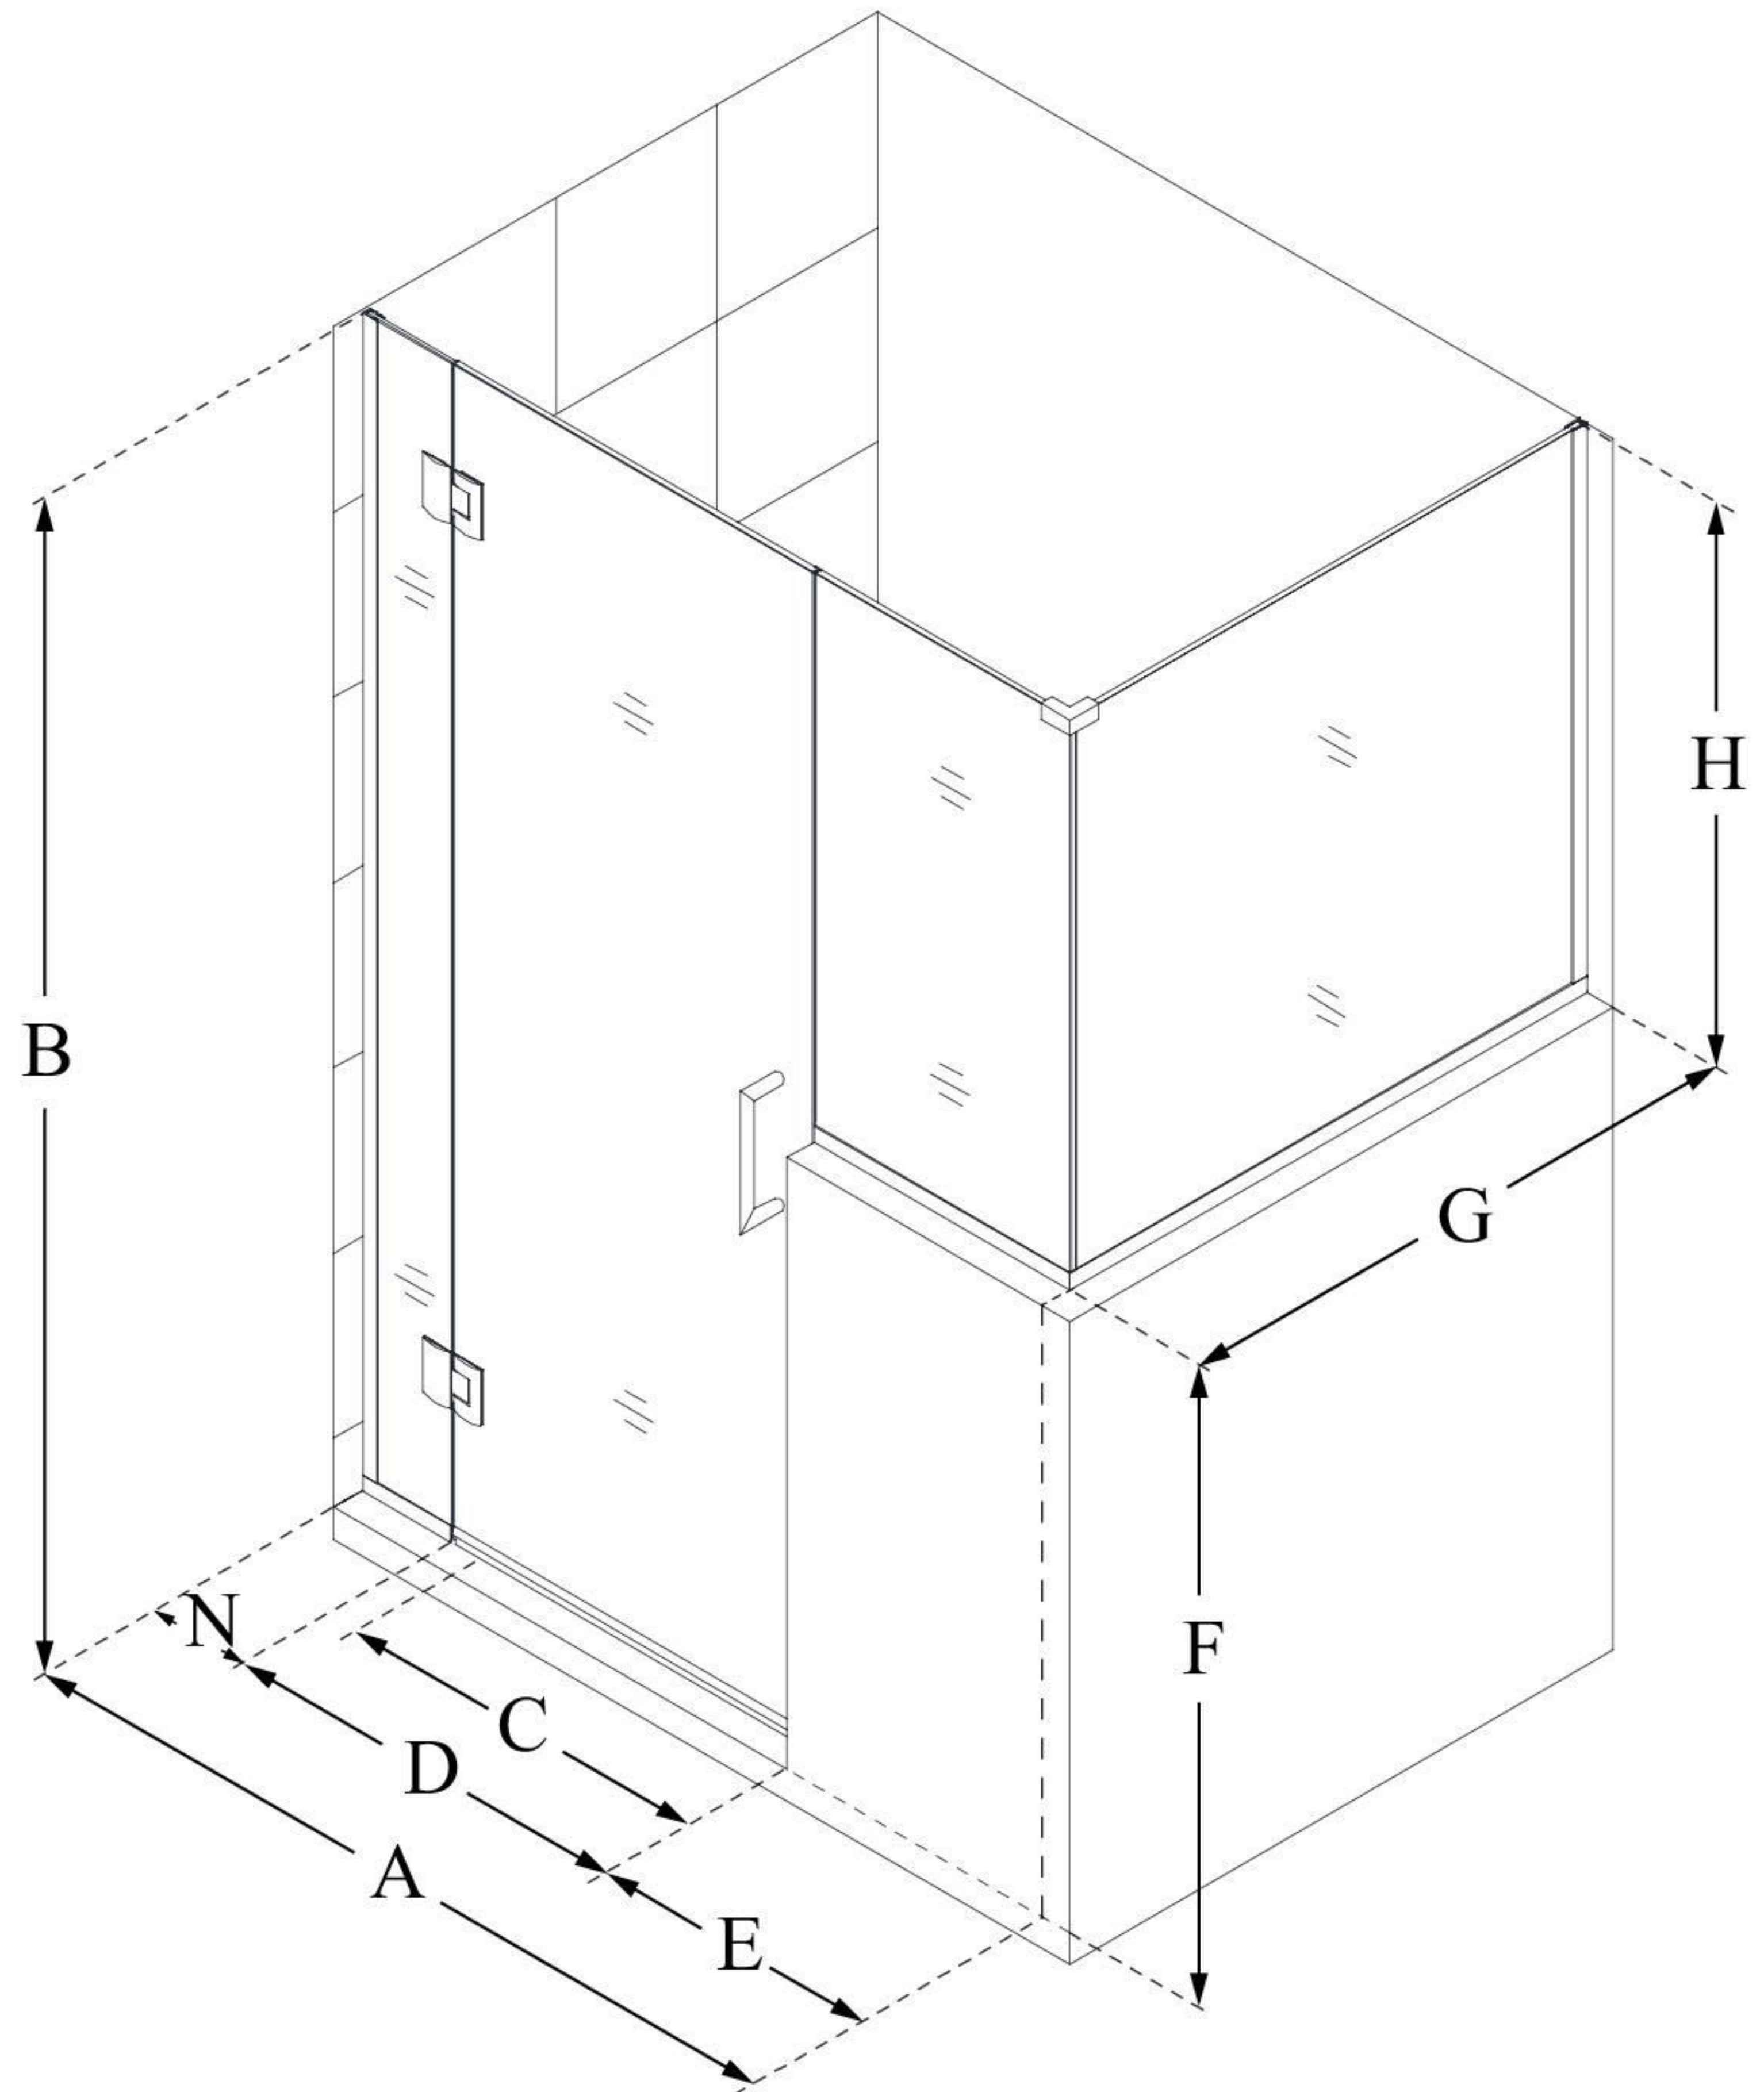

E129243430

UNIDOOR-X

DreamLine Unidoor-X 59" W x 30 3/8" D x 72" H Frameless Hinged Shower Enclosure, Clear Glass

SWING DOOR

CONFIGURATION DIMENSIONS:

A: 59"

MODEL WIDTH

B: 72"

MODEL HEIGHT

C: 28"

ACCESS WIDTH

D: 29"

DOOR WIDTH

E: 24"

INLINE BUTTRESS PANEL WIDTH

F: 38"

BUTTRESS WALL HEIGHT

G: 30 3/8"

RETURN PANEL WIDTH

H: 34"

BUTTRESS GLASS HEIGHT

N: 6"

HINGE PANEL WIDTH

DreamLine reserves the right to update or modify the hardware or materials pictured without prior notice for the purpose of product improvement and customer satisfaction.