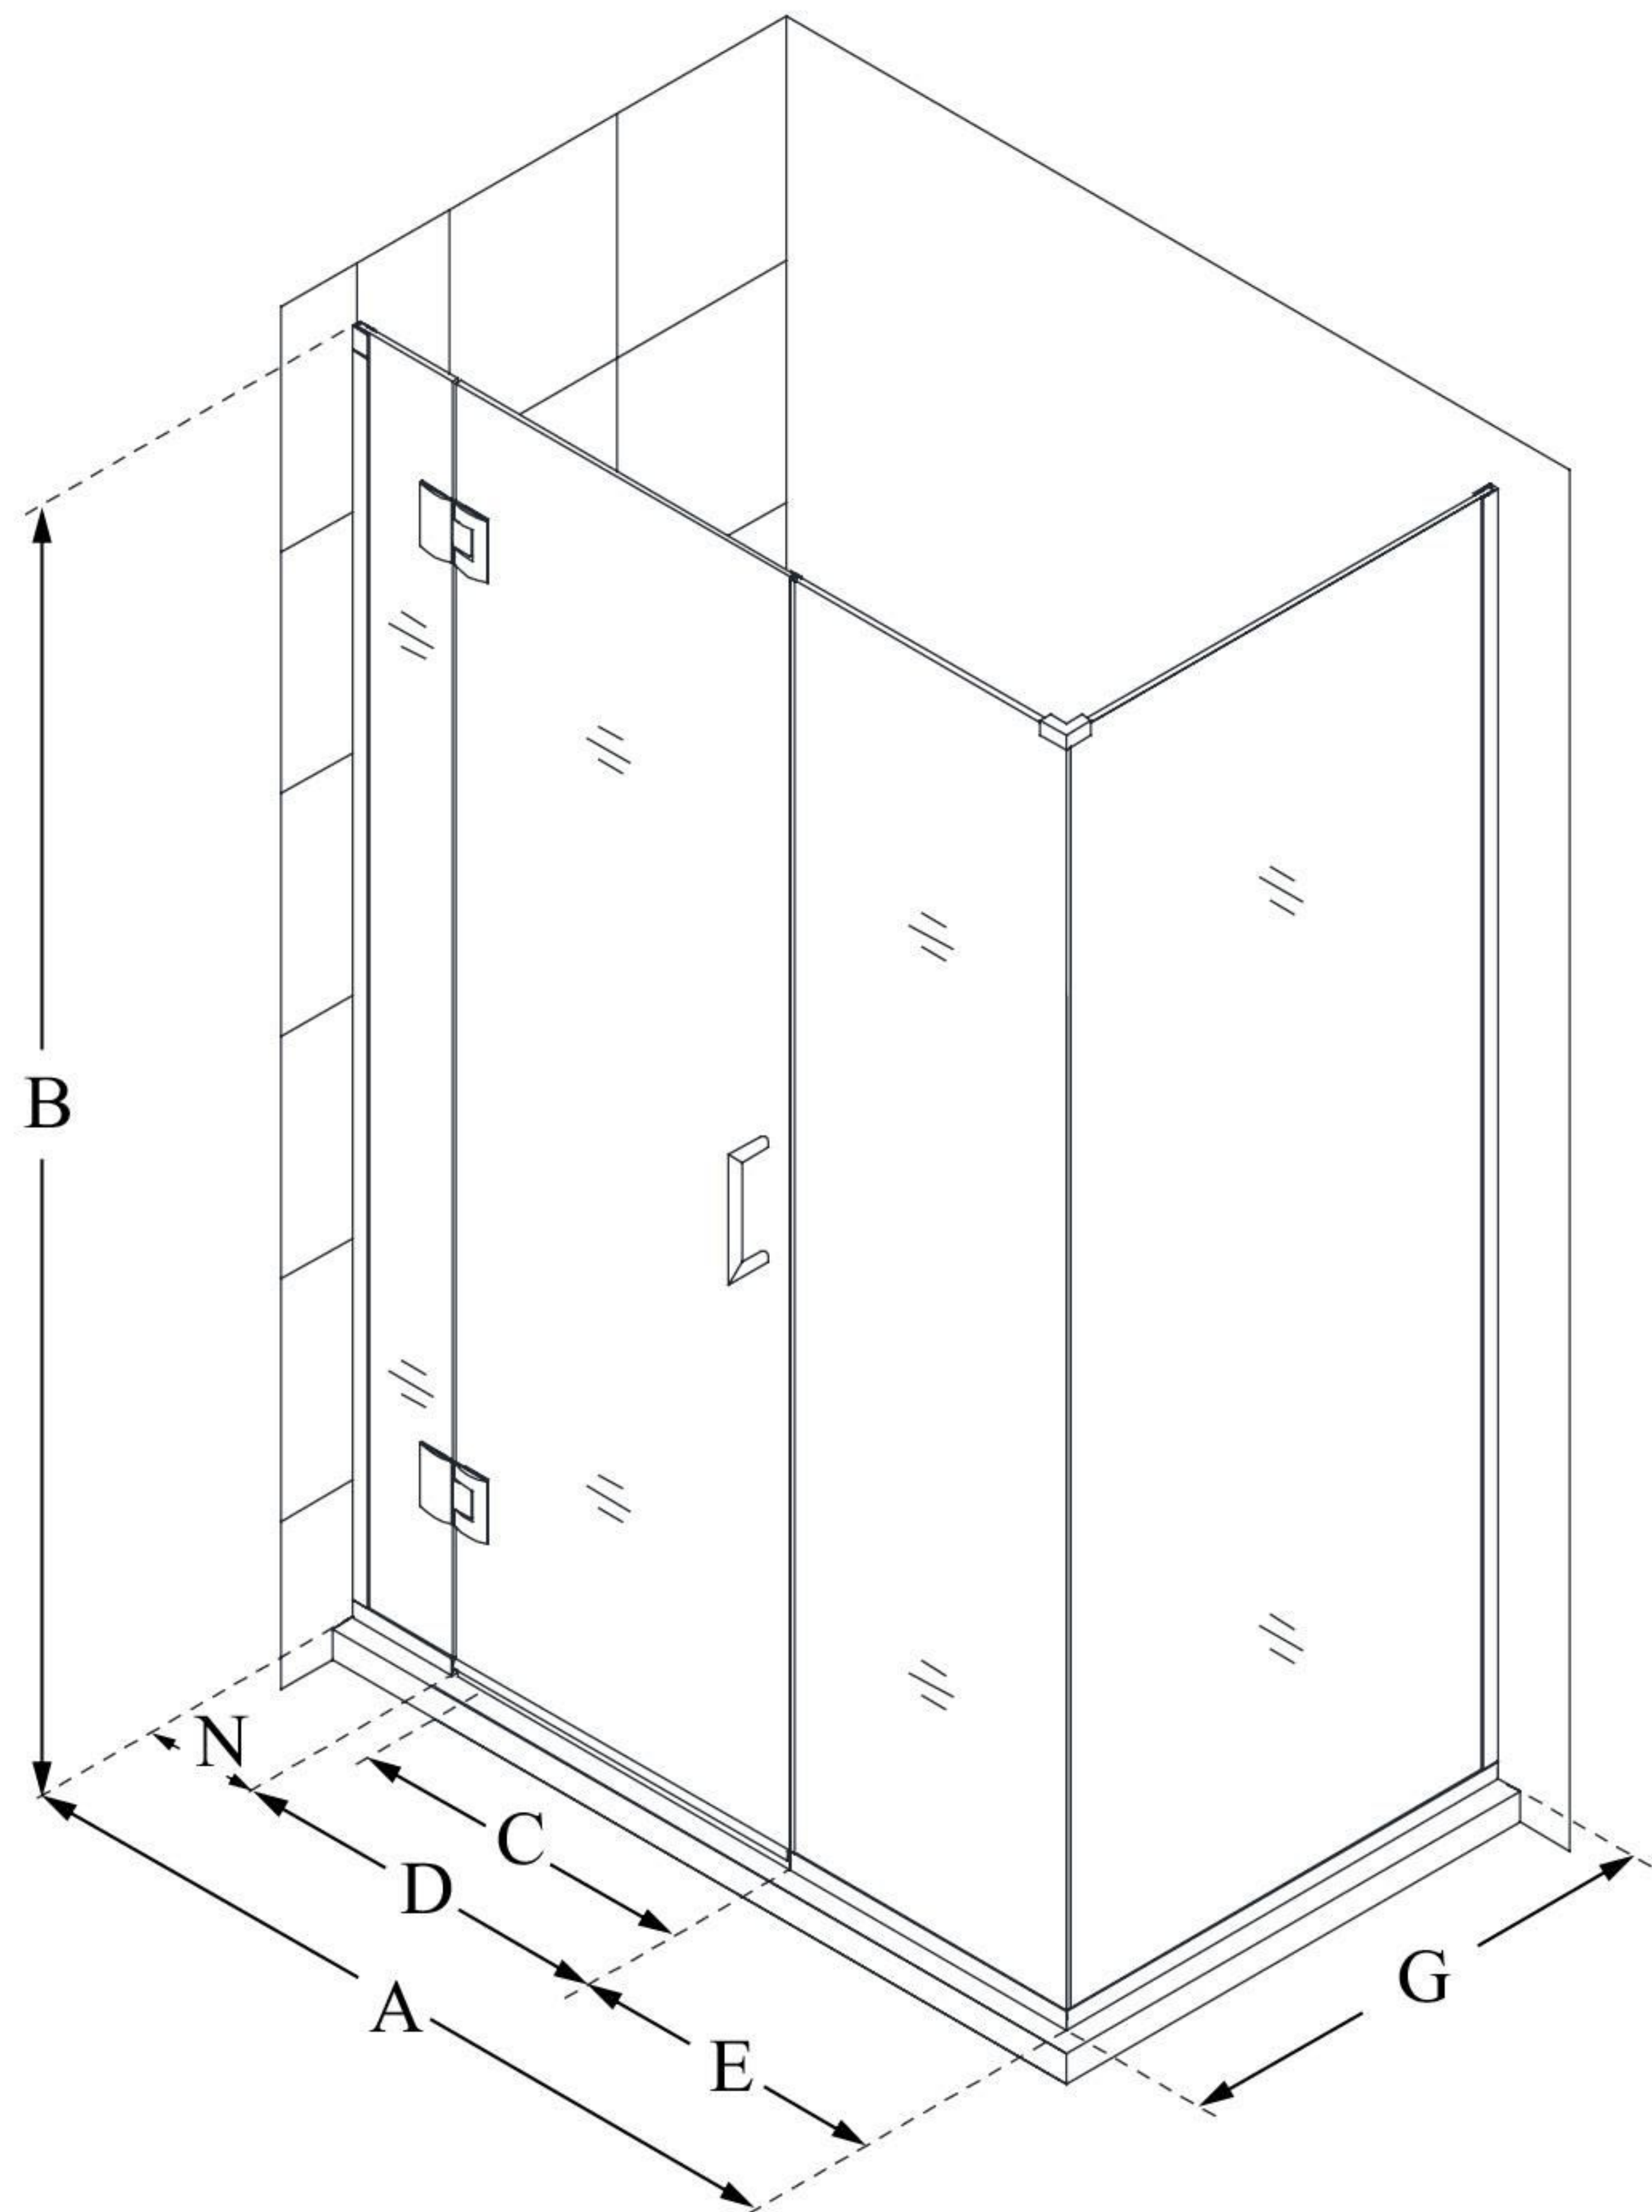

## UNIDOOR-X

DreamLine Unidoor-X 57 1/2" W  
x 34 3/8" D x 72" H Frameless  
Hinged Shower Enclosure, Clear  
Glass

**SWING DOOR**

### CONFIGURATION DIMENSIONS:

**A: 57 1/2"**

MODEL WIDTH

**B: 72"**

MODEL HEIGHT

**C: 28"**

ACCESS WIDTH

**D: 29"**

DOOR WIDTH

**E: 22 1/2"**

INLINE PANEL WIDTH

**G: 34 3/8"**

RETURN PANEL WIDTH

**N: 6"**

HINGE PANEL WIDTH

DreamLine reserves the right to update or modify the hardware or materials pictured without prior notice for the purpose of product improvement and customer satisfaction.