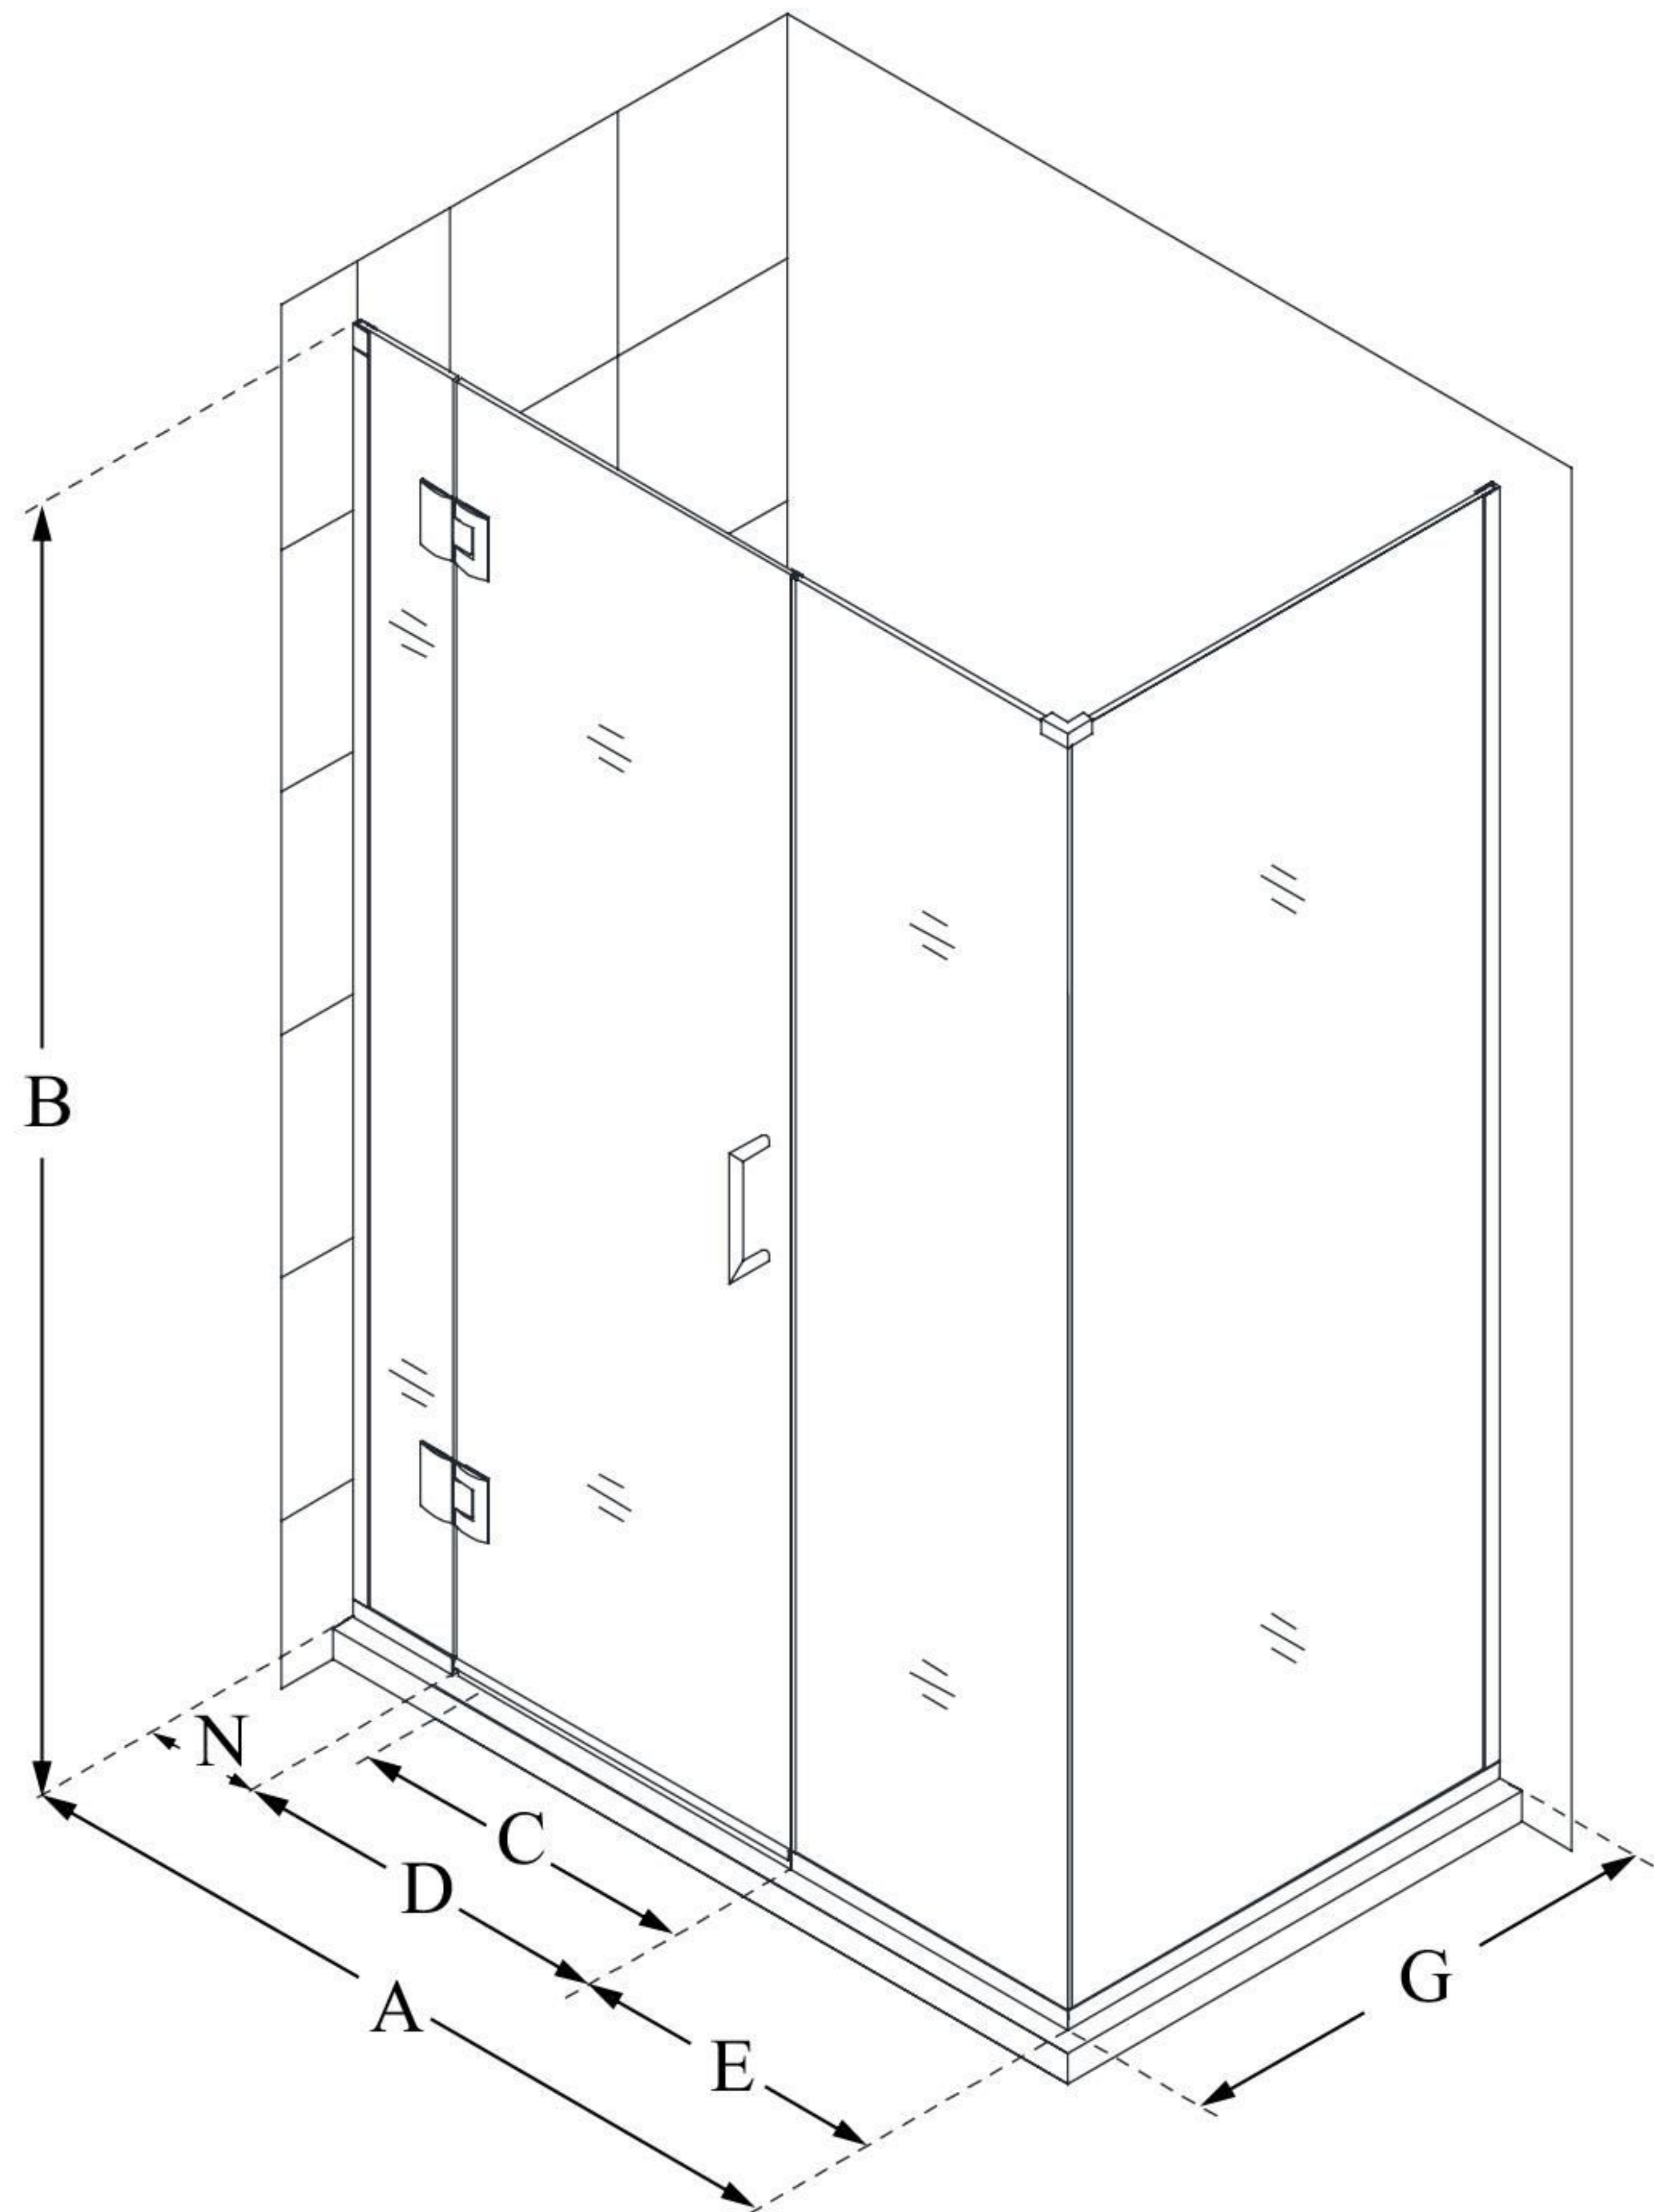

E12922530

UNIDOOR-X

DreamLine Unidoor-X 57 1/2" W
x 30 3/8" D x 72" H Frameless
Hinged Shower Enclosure, Clear
Glass

SWING DOOR

CONFIGURATION DIMENSIONS:

A: 57 1/2"

MODEL WIDTH

B: 72"

MODEL HEIGHT

C: 28"

ACCESS WIDTH

D: 29"

DOOR WIDTH

E: 22 1/2"

INLINE PANEL WIDTH

G: 30 3/8"

RETURN PANEL WIDTH

N: 6"

HINGE PANEL WIDTH

DreamLine reserves the right to update or modify the hardware or materials pictured without prior notice for the purpose of product improvement and customer satisfaction.