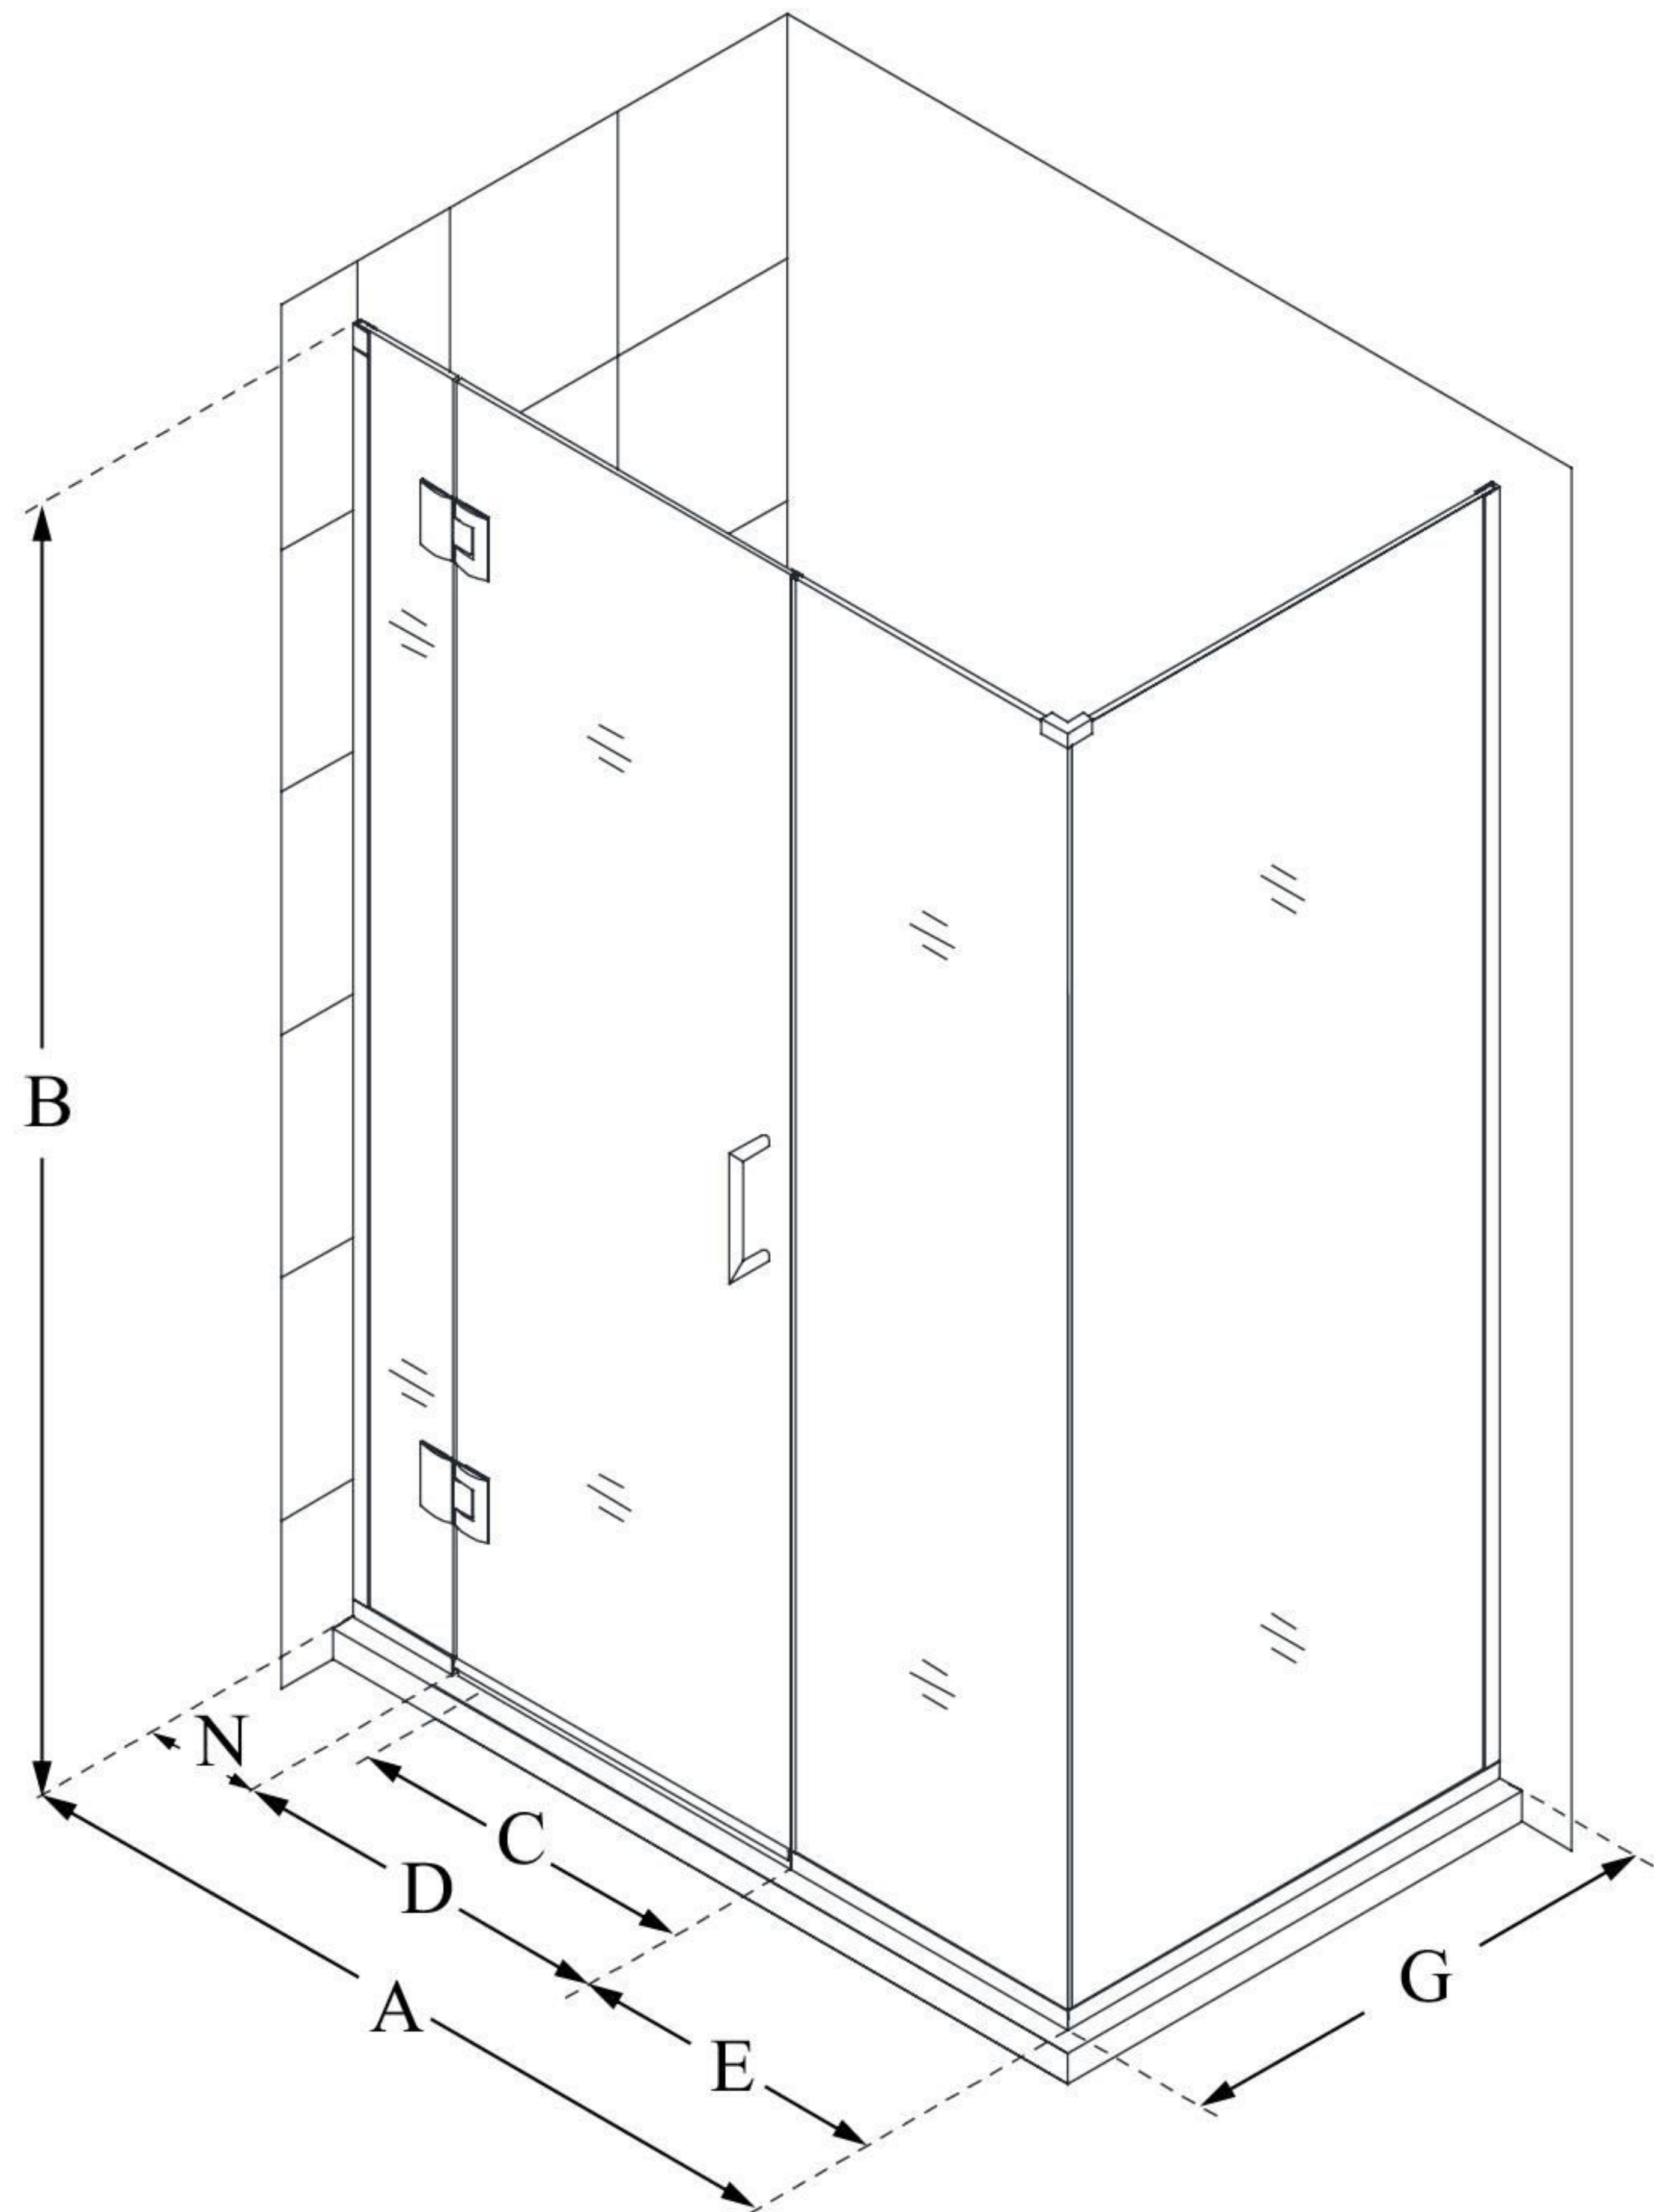

E1292234

UNIDOOR-X

DreamLine Unidoor-X 57" W x 34 3/8" D x 72" H Frameless Hinged Shower Enclosure, Clear Glass

SWING DOOR

CONFIGURATION DIMENSIONS:

A: 57"

MODEL WIDTH

B: 72"

MODEL HEIGHT

C: 28"

ACCESS WIDTH

D: 29"

DOOR WIDTH

E: 22"

INLINE PANEL WIDTH

G: 34 3/8"

RETURN PANEL WIDTH

N: 6"

HINGE PANEL WIDTH

DreamLine reserves the right to update or modify the hardware or materials pictured without prior notice for the purpose of product improvement and customer satisfaction.