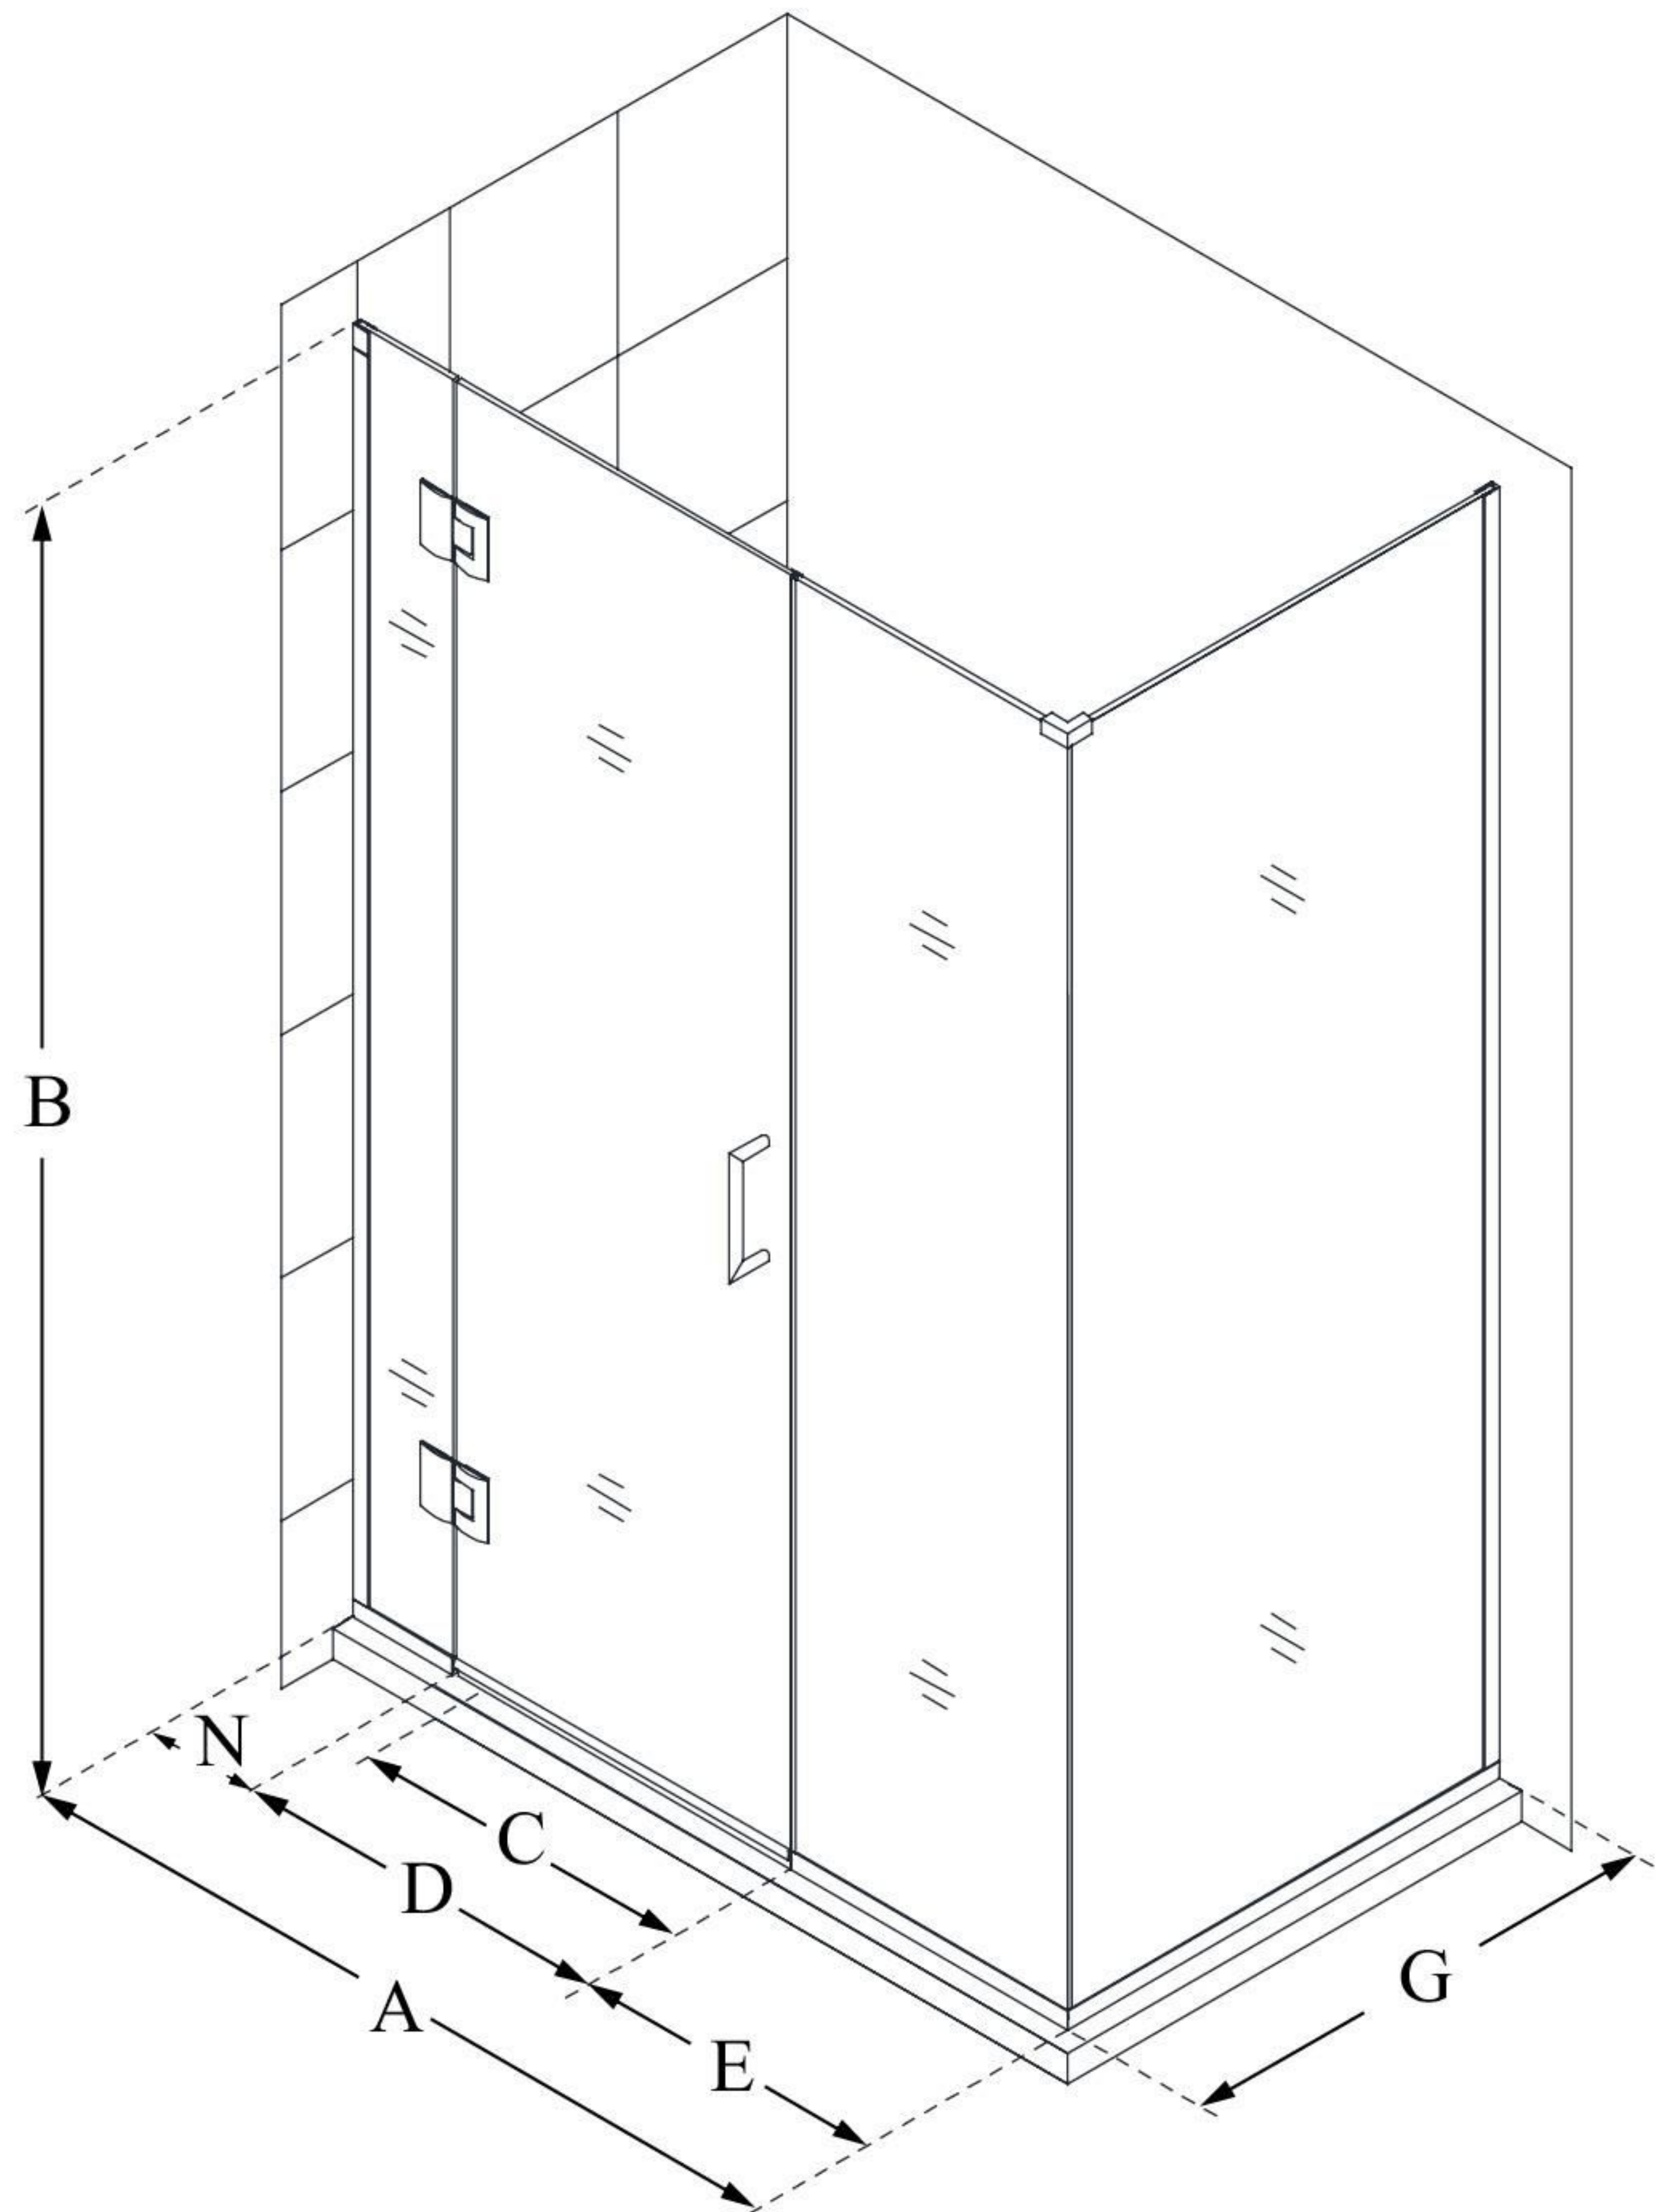

E1292230

UNIDOOR-X

DreamLine Unidoor-X 57" W x 30
3/8" D x 72" H Frameless Hinged
Shower Enclosure, Clear Glass

SWING DOOR

CONFIGURATION DIMENSIONS:

A: 57"

MODEL WIDTH

B: 72"

MODEL HEIGHT

C: 28"

ACCESS WIDTH

D: 29"

DOOR WIDTH

E: 22"

INLINE PANEL WIDTH

G: 30 3/8"

RETURN PANEL WIDTH

N: 6"

HINGE PANEL WIDTH

DreamLine reserves the right to update or modify the hardware or materials pictured without prior notice for the purpose of product improvement and customer satisfaction.