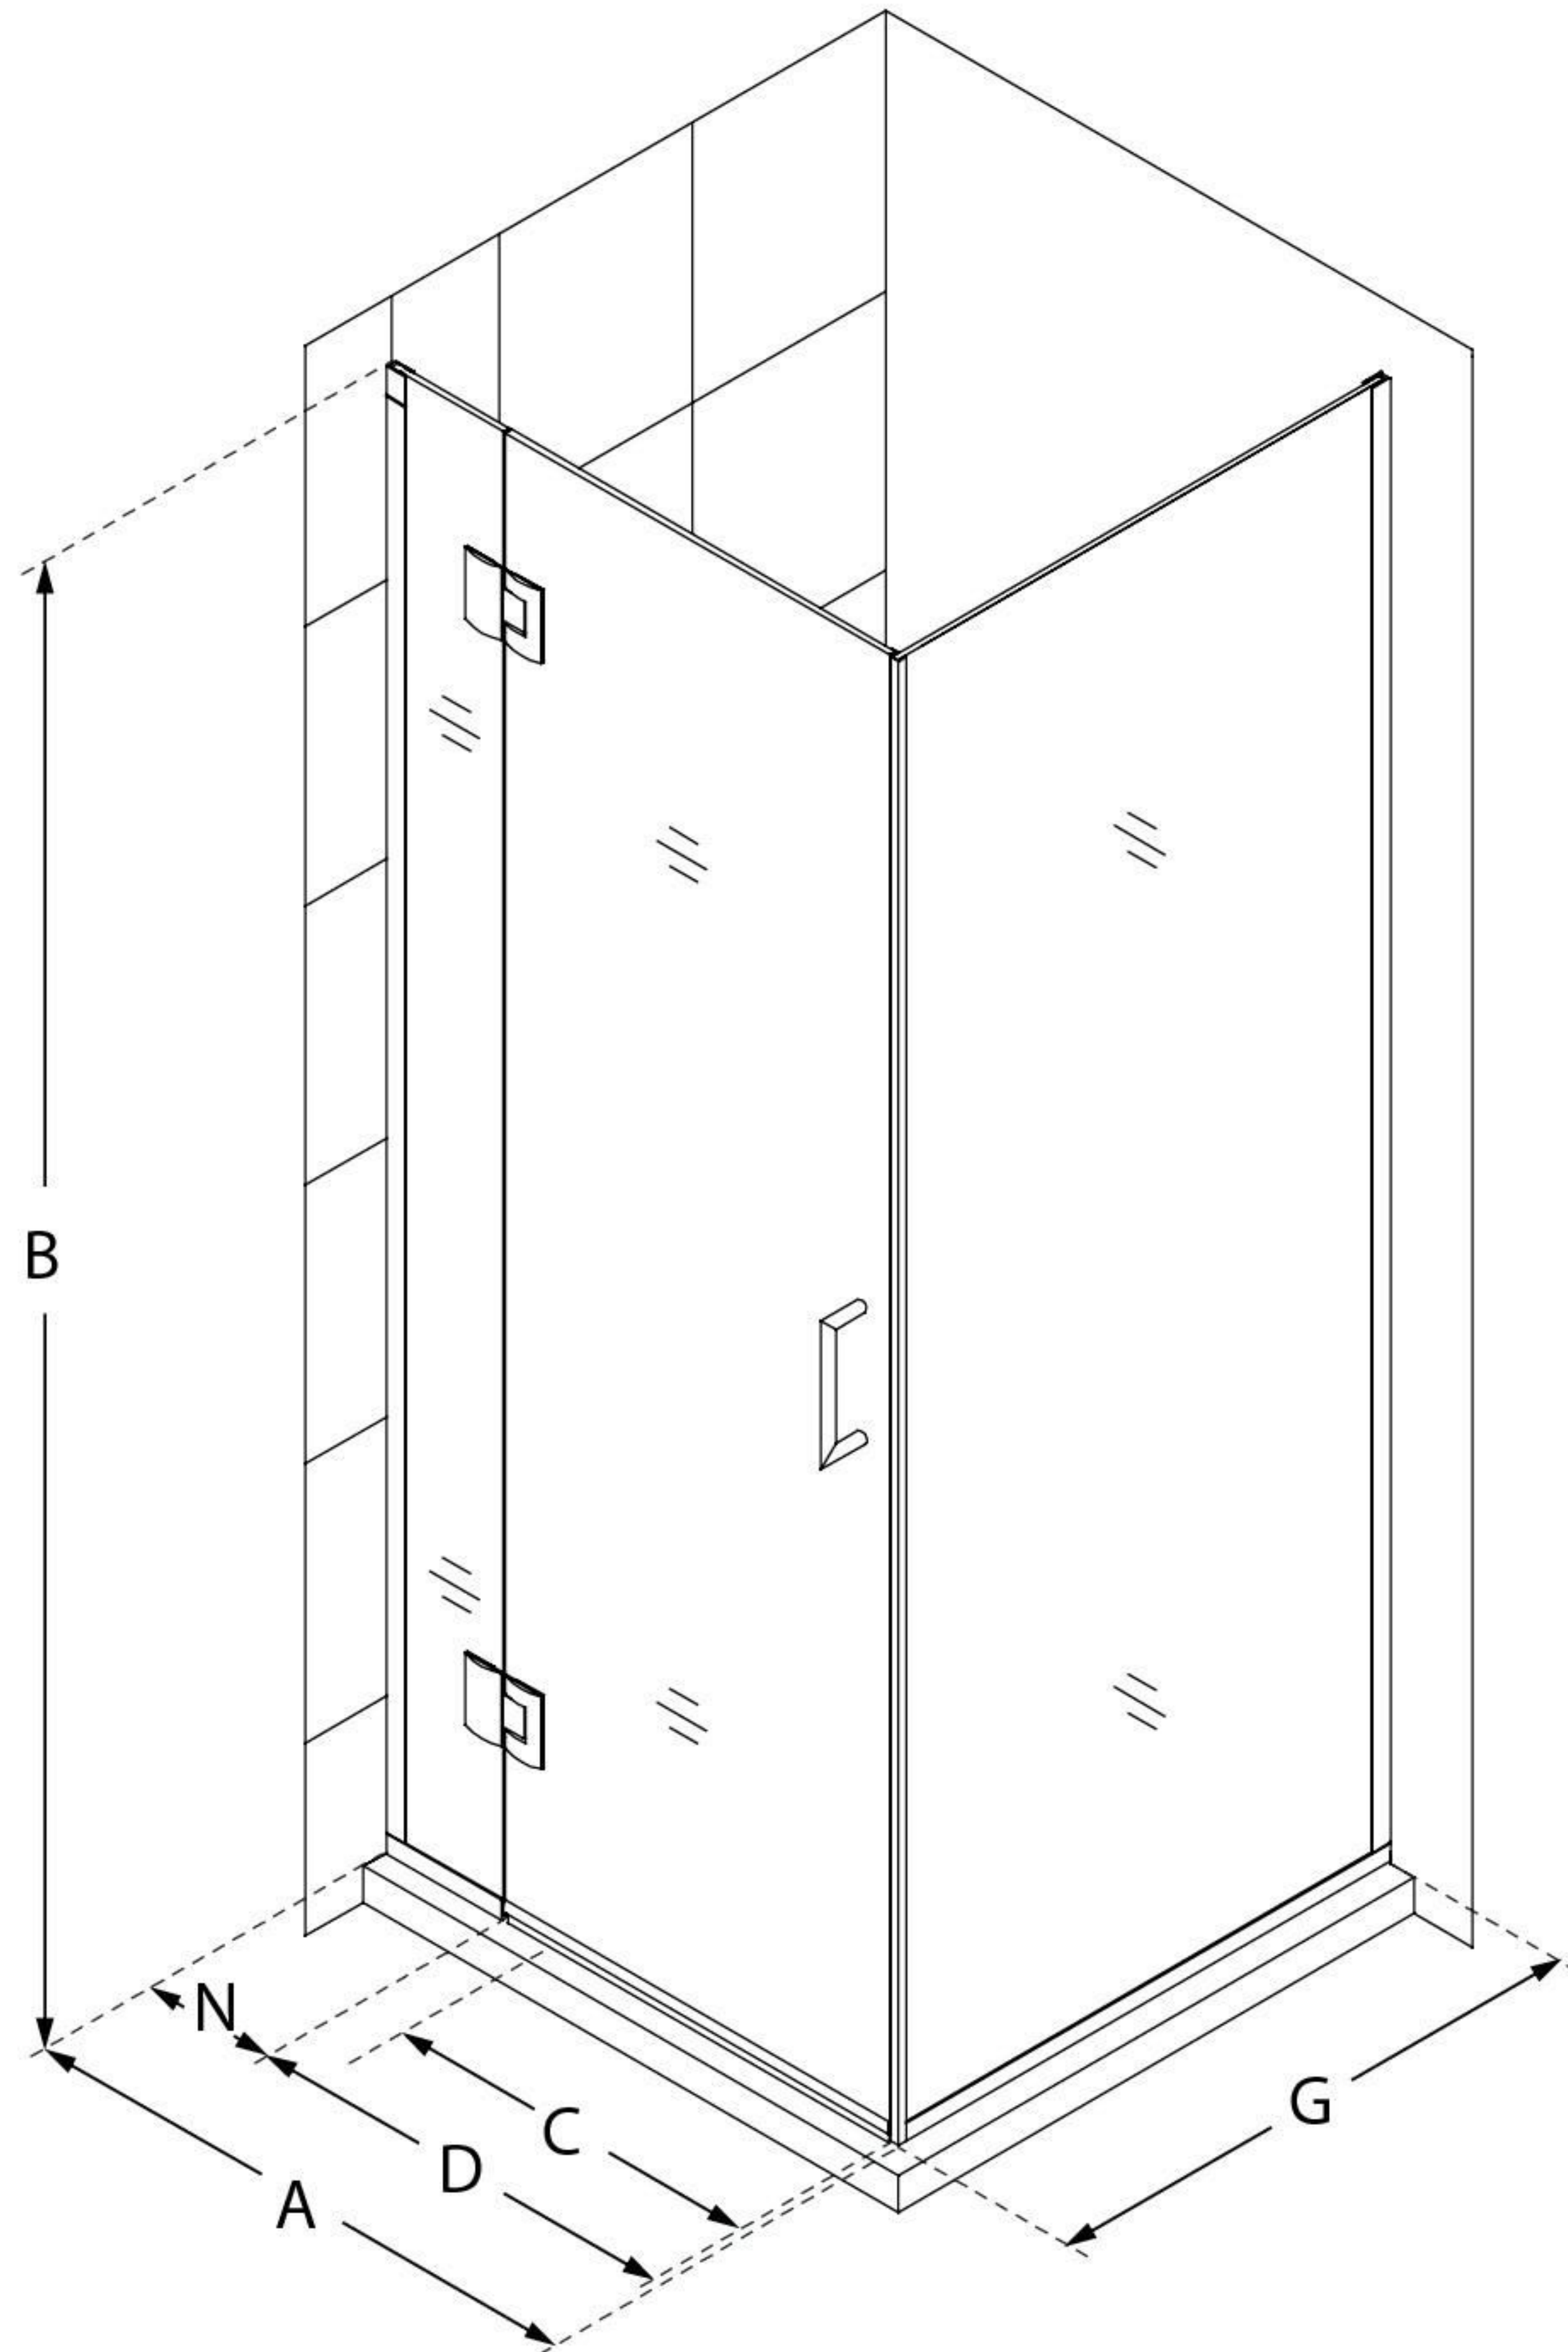

E12834

UNIDOOR-X

DreamLine Unidoor-X 34 3/8" W
x 34" D x 72" H Frameless Hinged
Shower Enclosure, Clear Glass

SWING DOOR

CONFIGURATION DIMENSIONS:

A: 34 3/8"

MODEL WIDTH

B: 72"

MODEL HEIGHT

C: 27"

ACCESS WIDTH

D: 28"

DOOR WIDTH

G: 34"

RETURN PANEL WIDTH

N: 6"

HINGE PANEL WIDTH

DreamLine reserves the right to update or modify the hardware or materials pictured without prior notice for the purpose of product improvement and customer satisfaction.